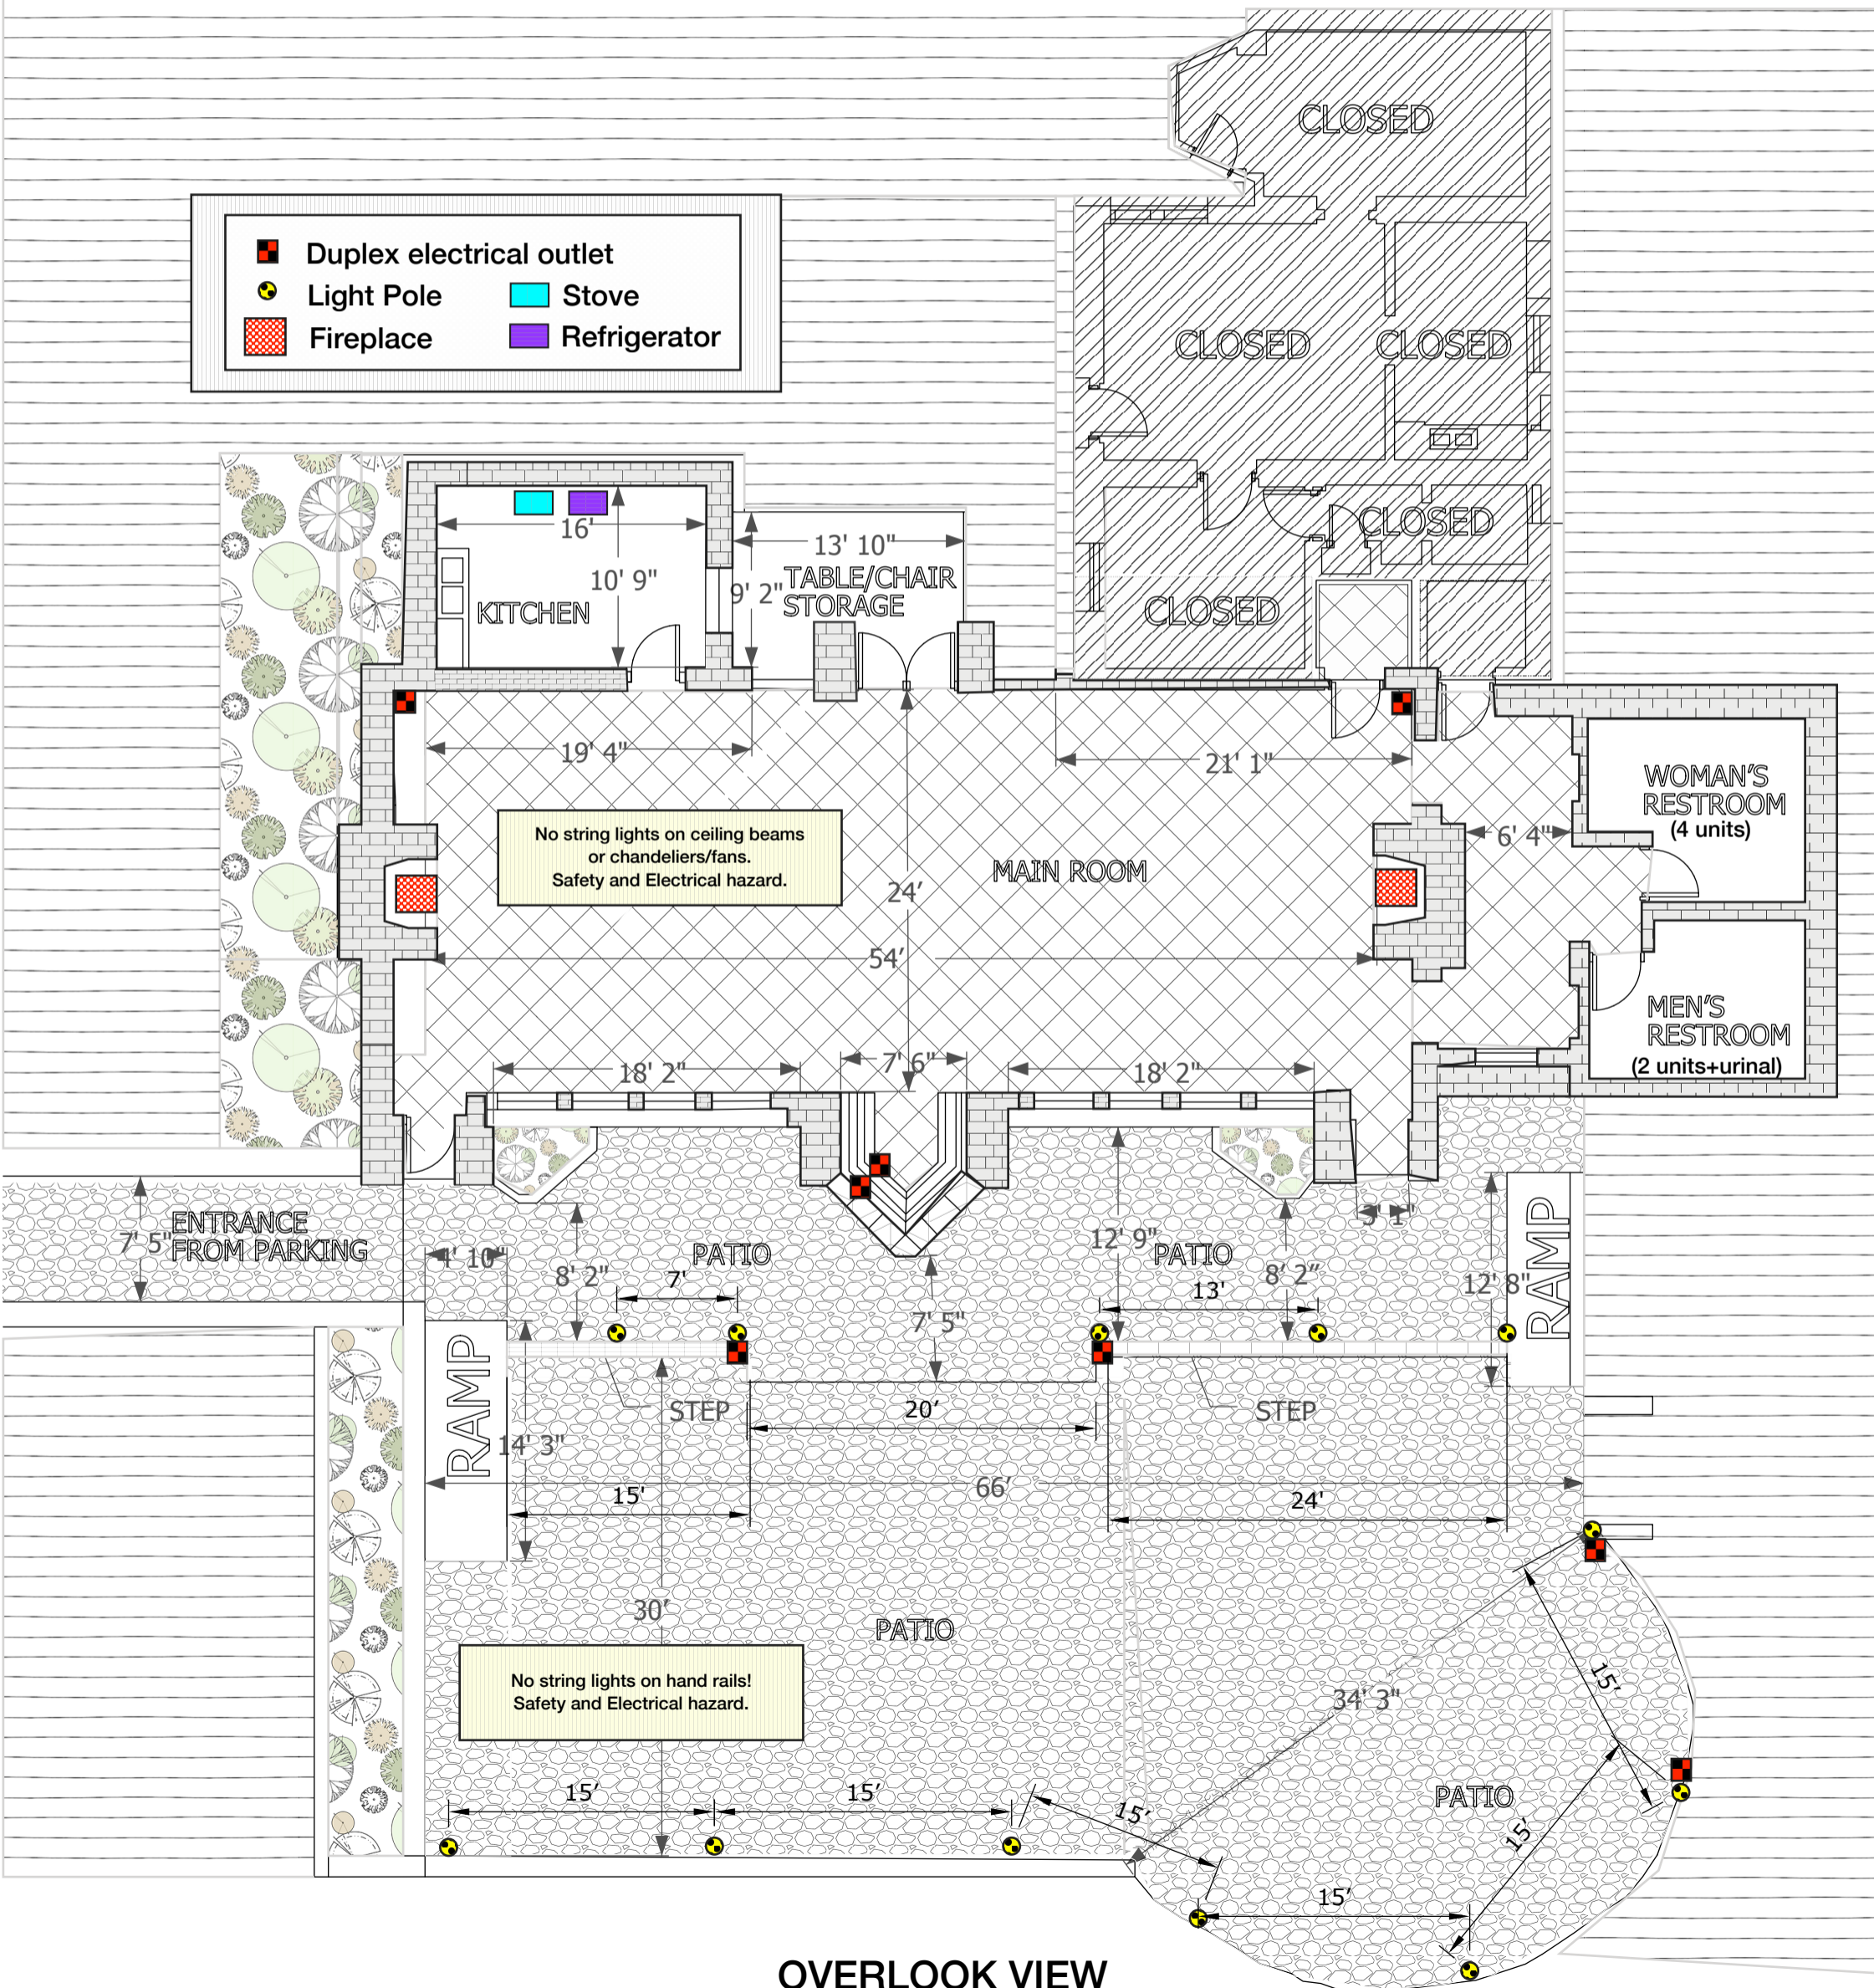

# CHARLES PAGE ZILKER CLUB HOUSE

## 200 Arnulfo Alonso Way (formerly Zilker Clubhouse Road, off Rollingwood Drive)

24' x 54' (1,296 sq. feet) uninterrupted interior space, patio 30' x 66' (1,980 sq. feet).

	Duplex electrical outlet		Stove
	Light Pole		Refrigerator
	Fireplace		

**OVERLOOK VIEW**