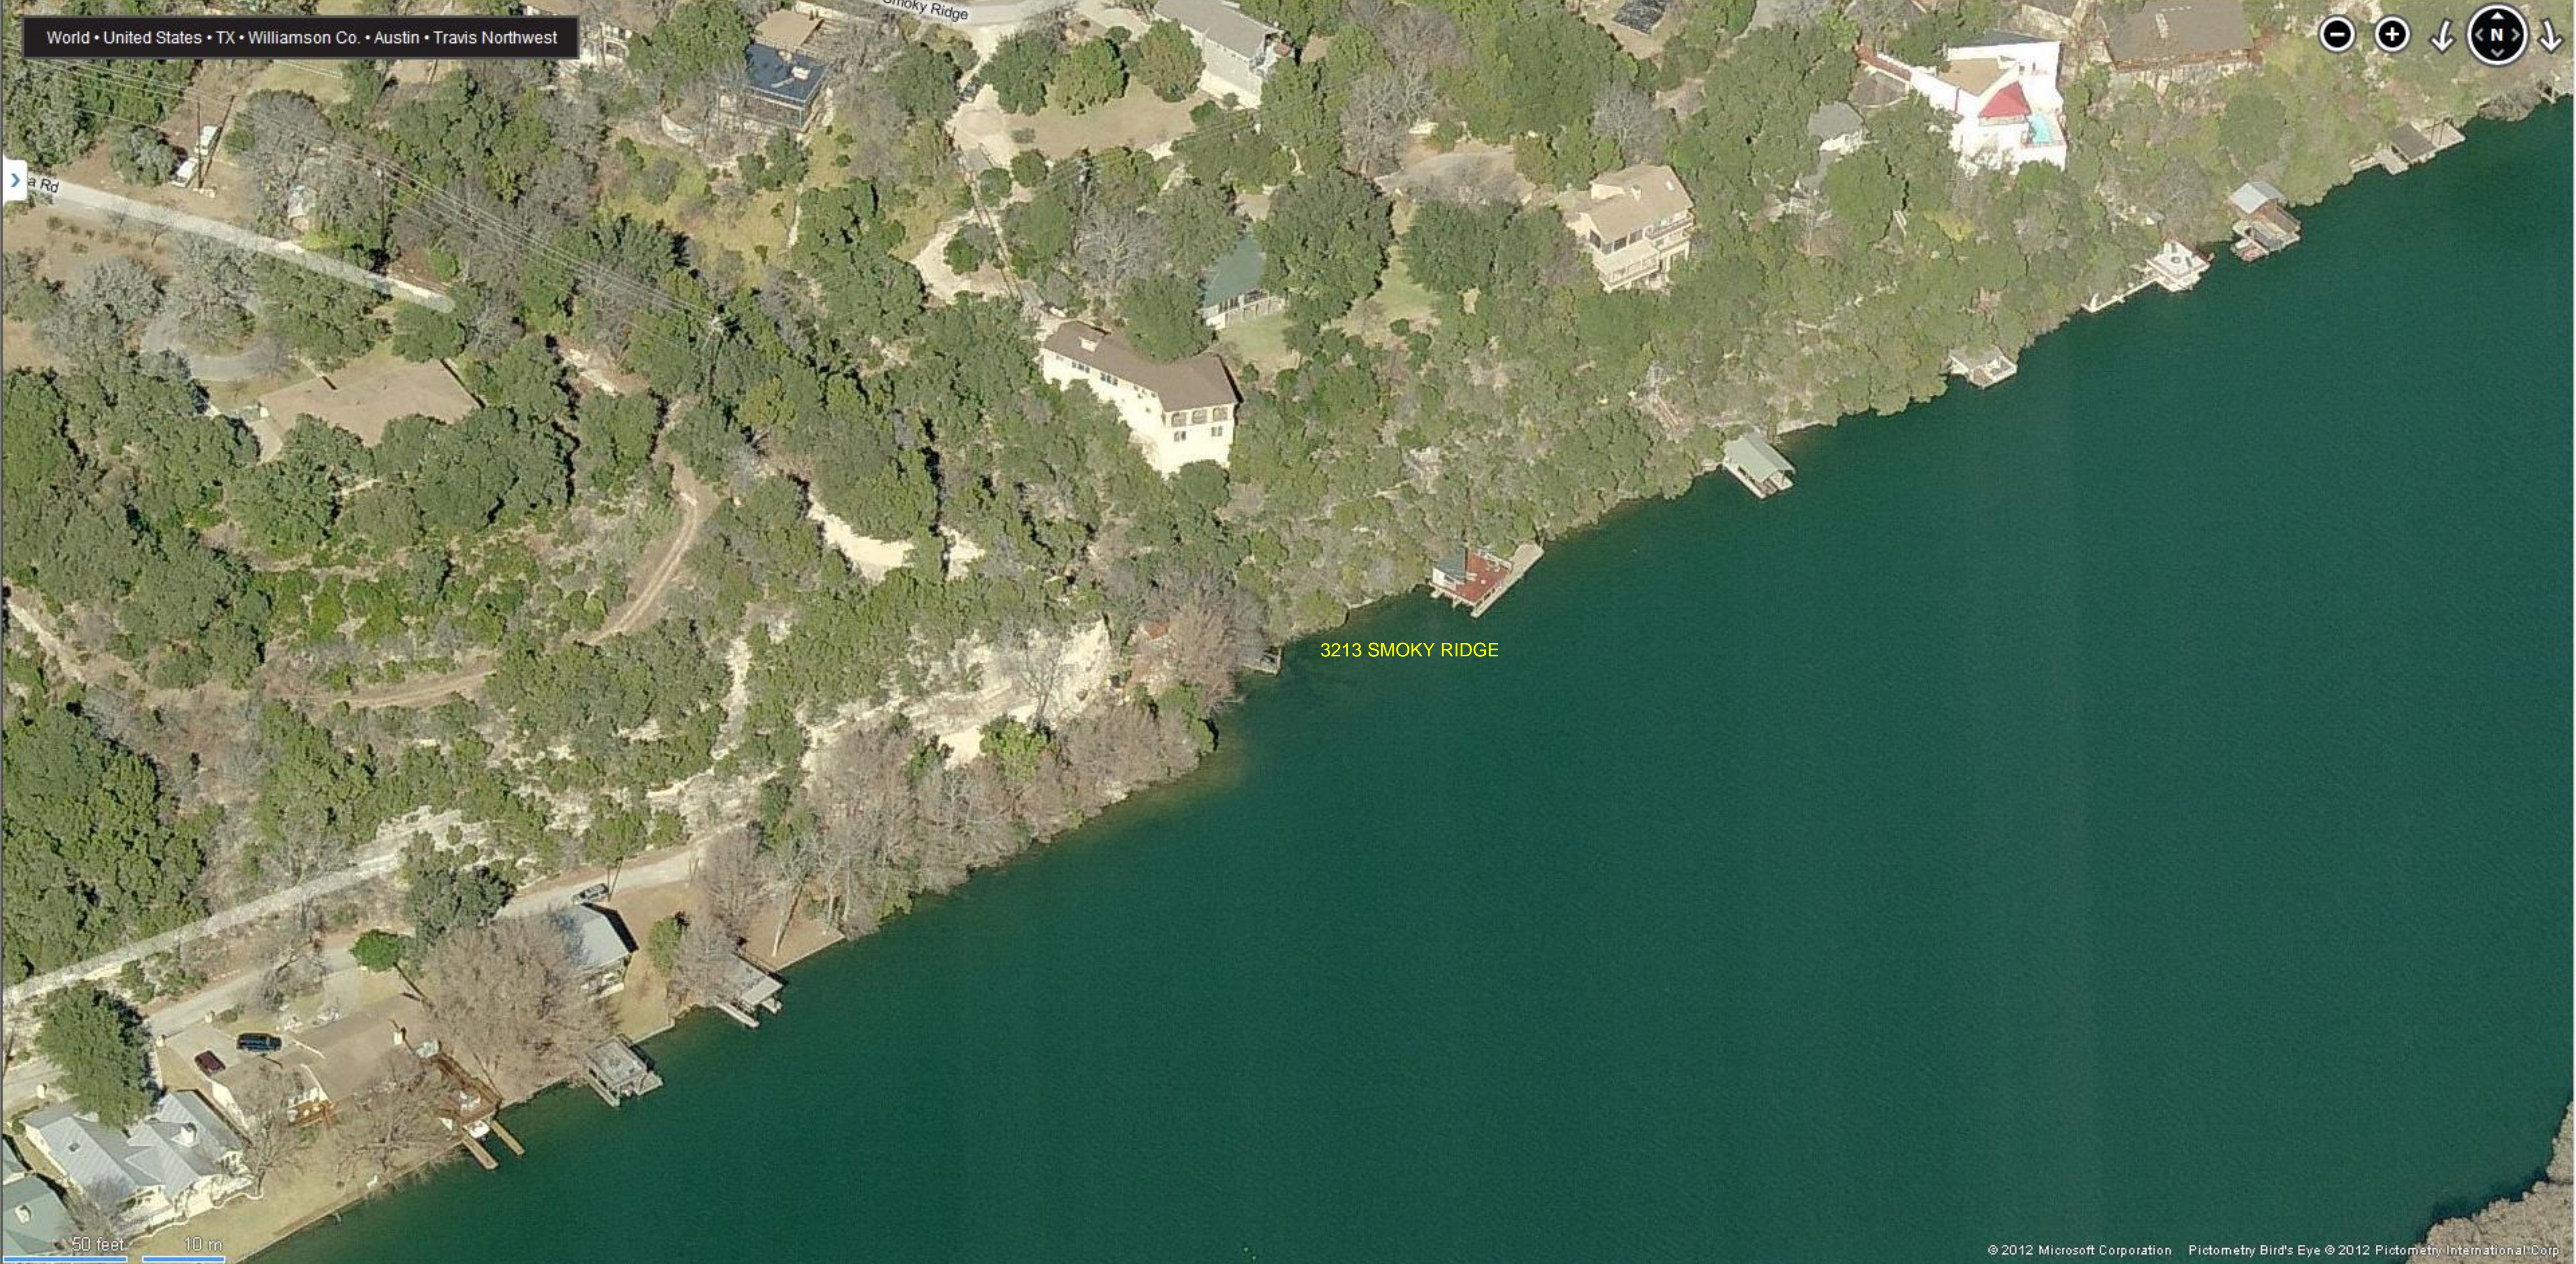

bing 3213 smoky ridge, austin tx

Road Bird's eye Traffic Fullscreen Print Share

World • United States • TX • Williamson Co. • Austin • Travis Northwest

3213 SMOKY RIDGE

50 feet 10 m