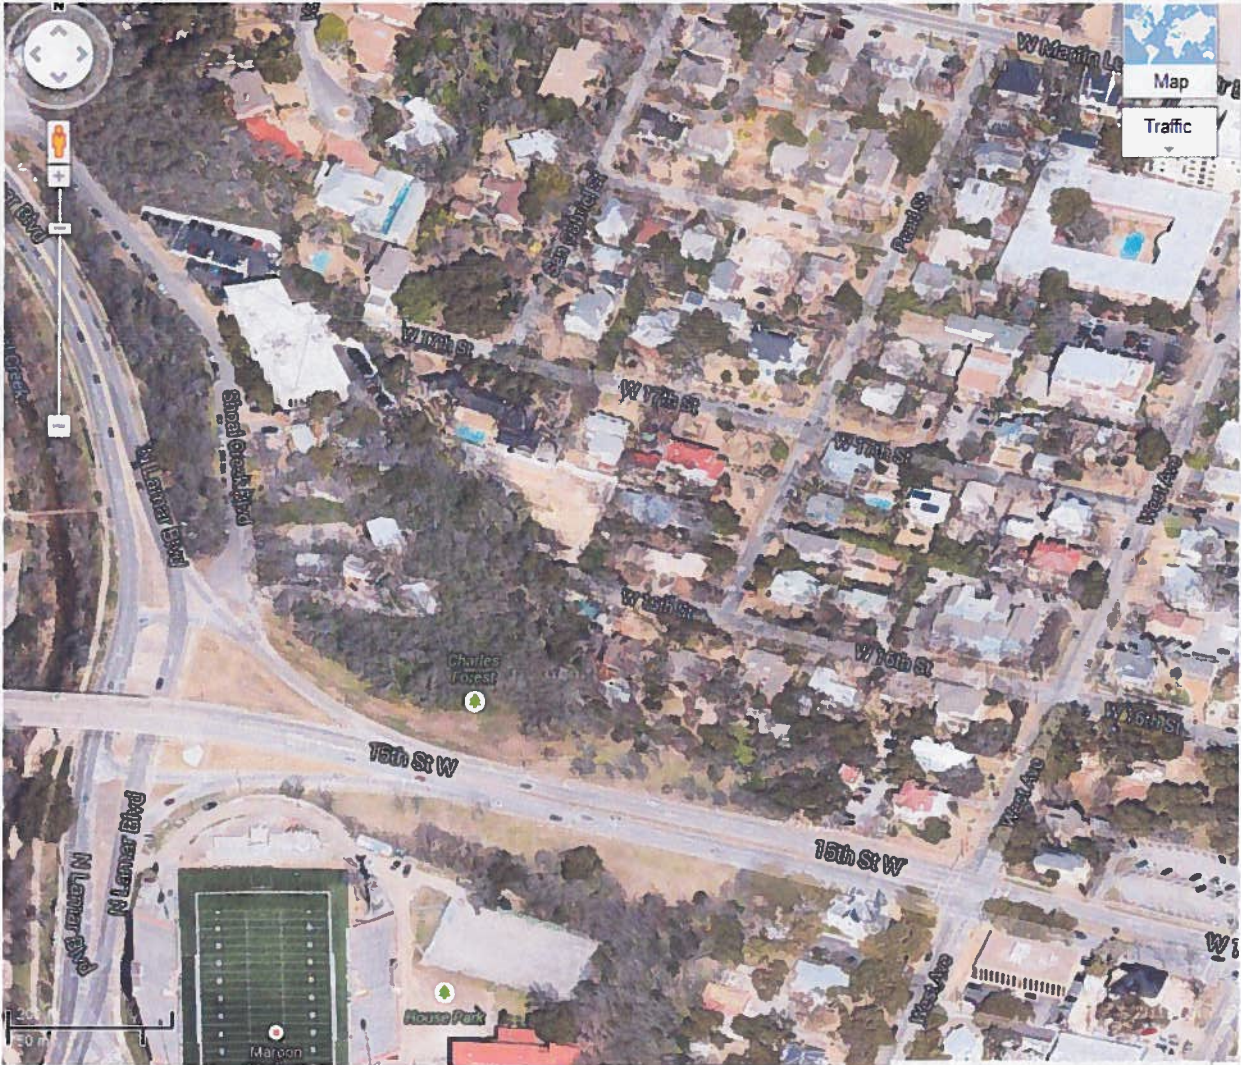

1959 Sanborn Map

Aerial view of area.

W. 15th Street looking east

W. 15th Street looking west

Historic cistern located on City property

Historic stone wall located on City property