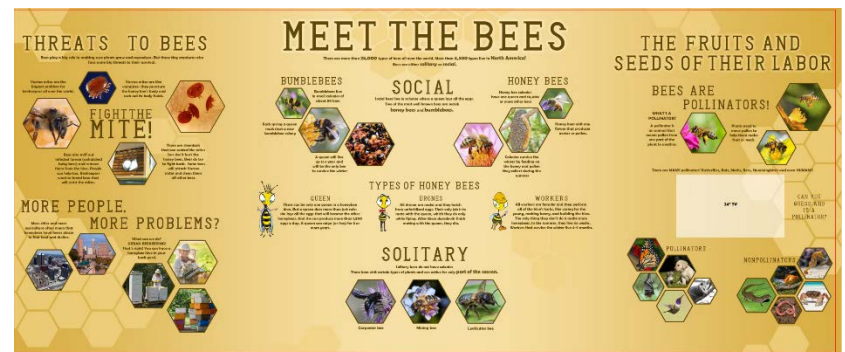

Bee-Lieve it or Not!

Exhibit at Austin Nature & Science Center

Recent traveling exhibit rentals:

- *Robot Zoo*, September 2014 – January 2015;
  2,000 sq. ft. exhibit, (discounted 300%), 2 special events and
  1 week Home School programs
- *Conservation Quest*, September 2013– January 2014;
  funded by Austin Community Foundation, 3 special events
  and visited by all Title 1 Austin ISD 5th graders