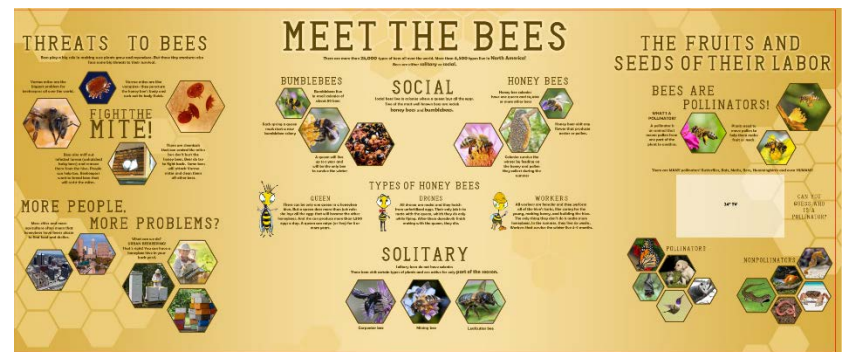

Jack French, Marketing

Michael Adair, Exhibit Coordinator

Bee-Lieve it or Not!

Exhibit at Austin Nature & Science Center

We need Pollinators and

Pollinators need us

- Current programming includes visiting pollinators in gardens and at the observation bee hive.
- The Center hosts changing exhibits to encourage visits and provide new topics of programs and conversations.
- There is critical need to support pollinators with appropriate habitat, and the Center shows visitors how.

Bee-Lieve it or Not!

Exhibit at Austin Nature & Science Center

- Purdue University Exhibit Design Center fabricated the exhibit
- 500 sq. ft.
- Supports existing programming and exhibit
- To be housed at the Visitor Pavilion
- Currently in Houston, Texas
- Discounted transportation due to date of reservation
- Arriving in Austin January 16, 2016
- Departing from Austin May 8, 2016
- Rental cost \$6,500; transportation \$500

Bee-Lieve it or Not!

Exhibit at Austin Nature & Science Center

Recent traveling exhibit rentals:

- *Robot Zoo*, September 2014 – January 2015;
2,000 sq. ft. exhibit, (discounted 300%), 2 special events and
1 week Home School programs
- *Conservation Quest*, September 2013– January 2014;
funded by Austin Community Foundation, 3 special events
and visited by all Title 1 Austin ISD 5th graders