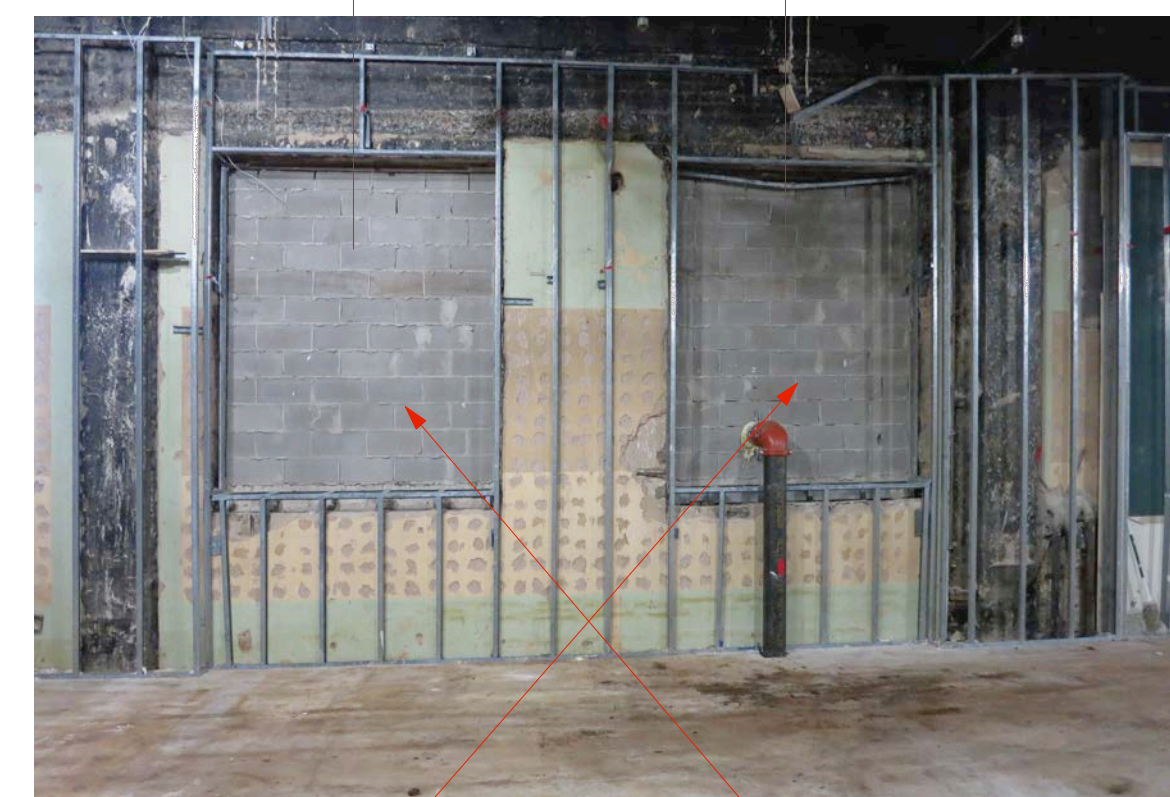

**NORWOOD TOWER**

114 West 7th Sreet  
SUITE 100  
Austin, TX 78701

NORWOOD TOWER ALLEY - SOUTH CORNER

NORWOOD TOWER ALLEY - SOUTH SECTION

NORWOOD TOWER ALLEY - CENTER SECTION

NORWOOD TOWER ALLEY - NORTH SECTION

NORWOOD TOWER ORIGINAL WINDOWS - SOUTH CORNER

NORWOOD TOWER - GLASS BLOCK AND CLEAR GLASS FILLED OPENING

NORWOOD TOWER - CMU FILLED OPENINGS

NORWOOD TOWER - GLASS BLOCK FILLED OPENING

**NORWOOD TOWER EAST ELEVATION at ALLEY - PROPOSED RESTORATION AND MODIFICATIONS**