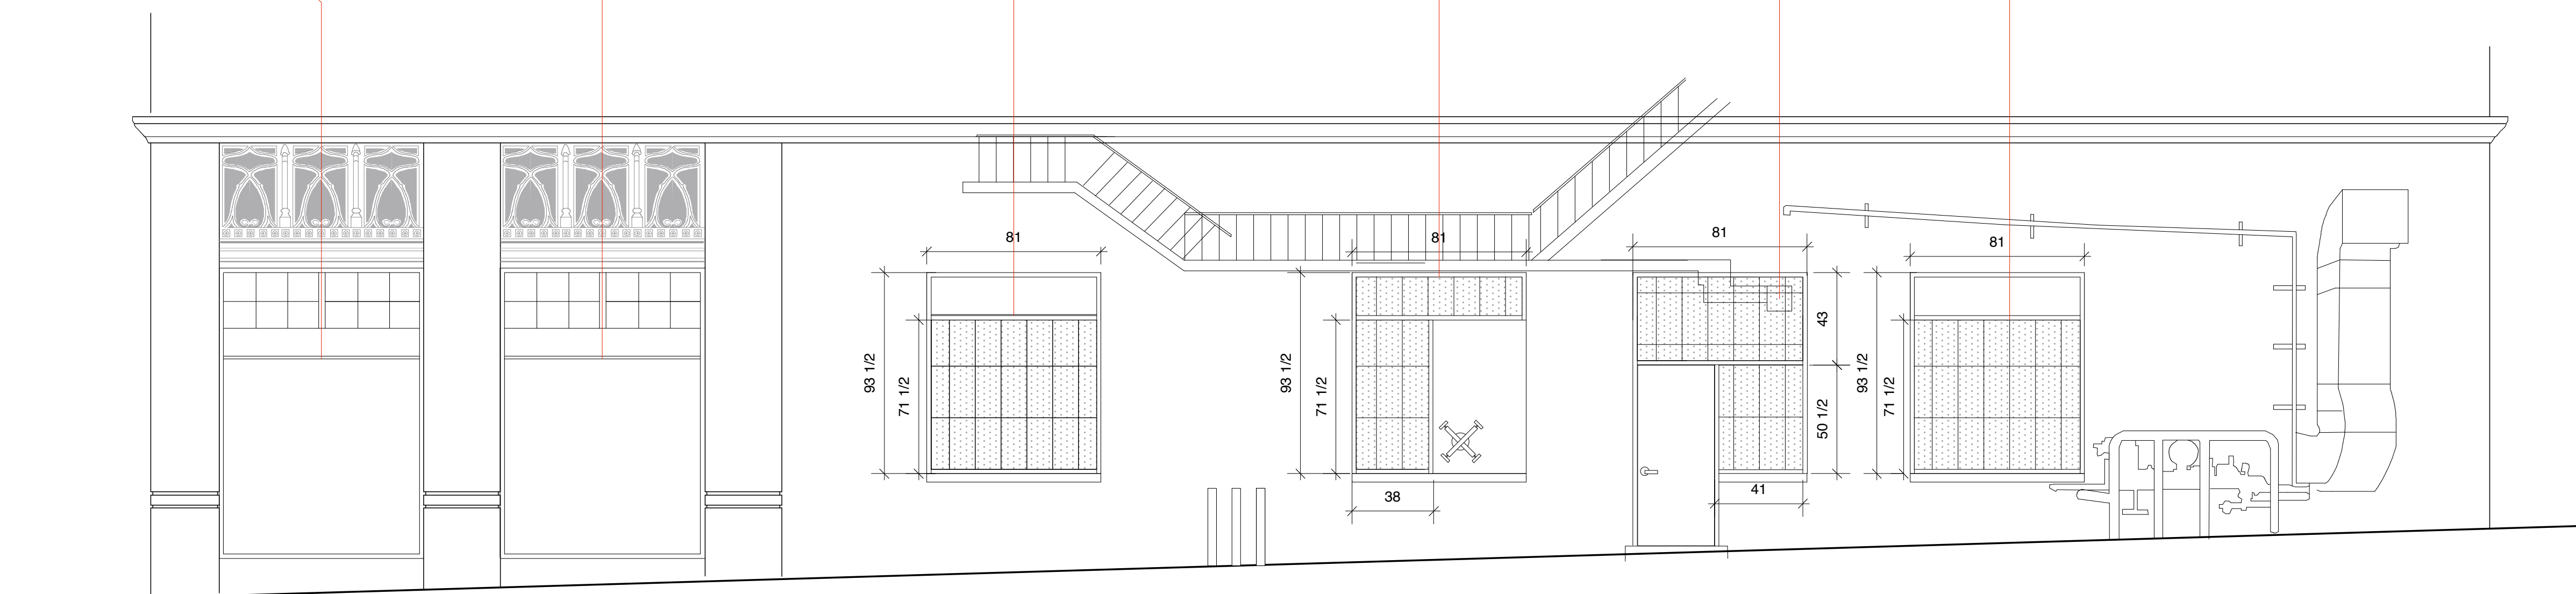

**NORWOOD TOWER**

114 West 7th Sreet  
SUITE 100  
Austin, TX 78701

NORWOOD TOWER ALLEY - SOUTH CORNER

NORWOOD TOWER ALLEY - SOUTH SECTION

NORWOOD TOWER ALLEY - CENTER SECTION

NORWOOD TOWER ALLEY - NORTH SECTION

NORWOOD TOWER ORIGINAL WINDOWS - SOUTH CORNER

NORWOOD TOWER - GLASS BLOCK AND CLEAR GLASS FILLED OPENING

NORWOOD TOWER - CMU FILLED OPENINGS

NORWOOD TOWER - GLASS BLOCK FILLED OPENING

**NORWOOD TOWER EAST ELEVATION at ALLEY - PROPOSED RESTORATION AND MODIFICATIONS**

1/4" : 1'-0"

**Sheet Contents**  
**ELEVATIONS EXTERIOR & INTERIOR**

**Scale**  
VARIES

**Revisions**

**Drawn By**  
MHP

**Project No.**  
2020

**Date**  
03.11.2020

**Sheet No.**