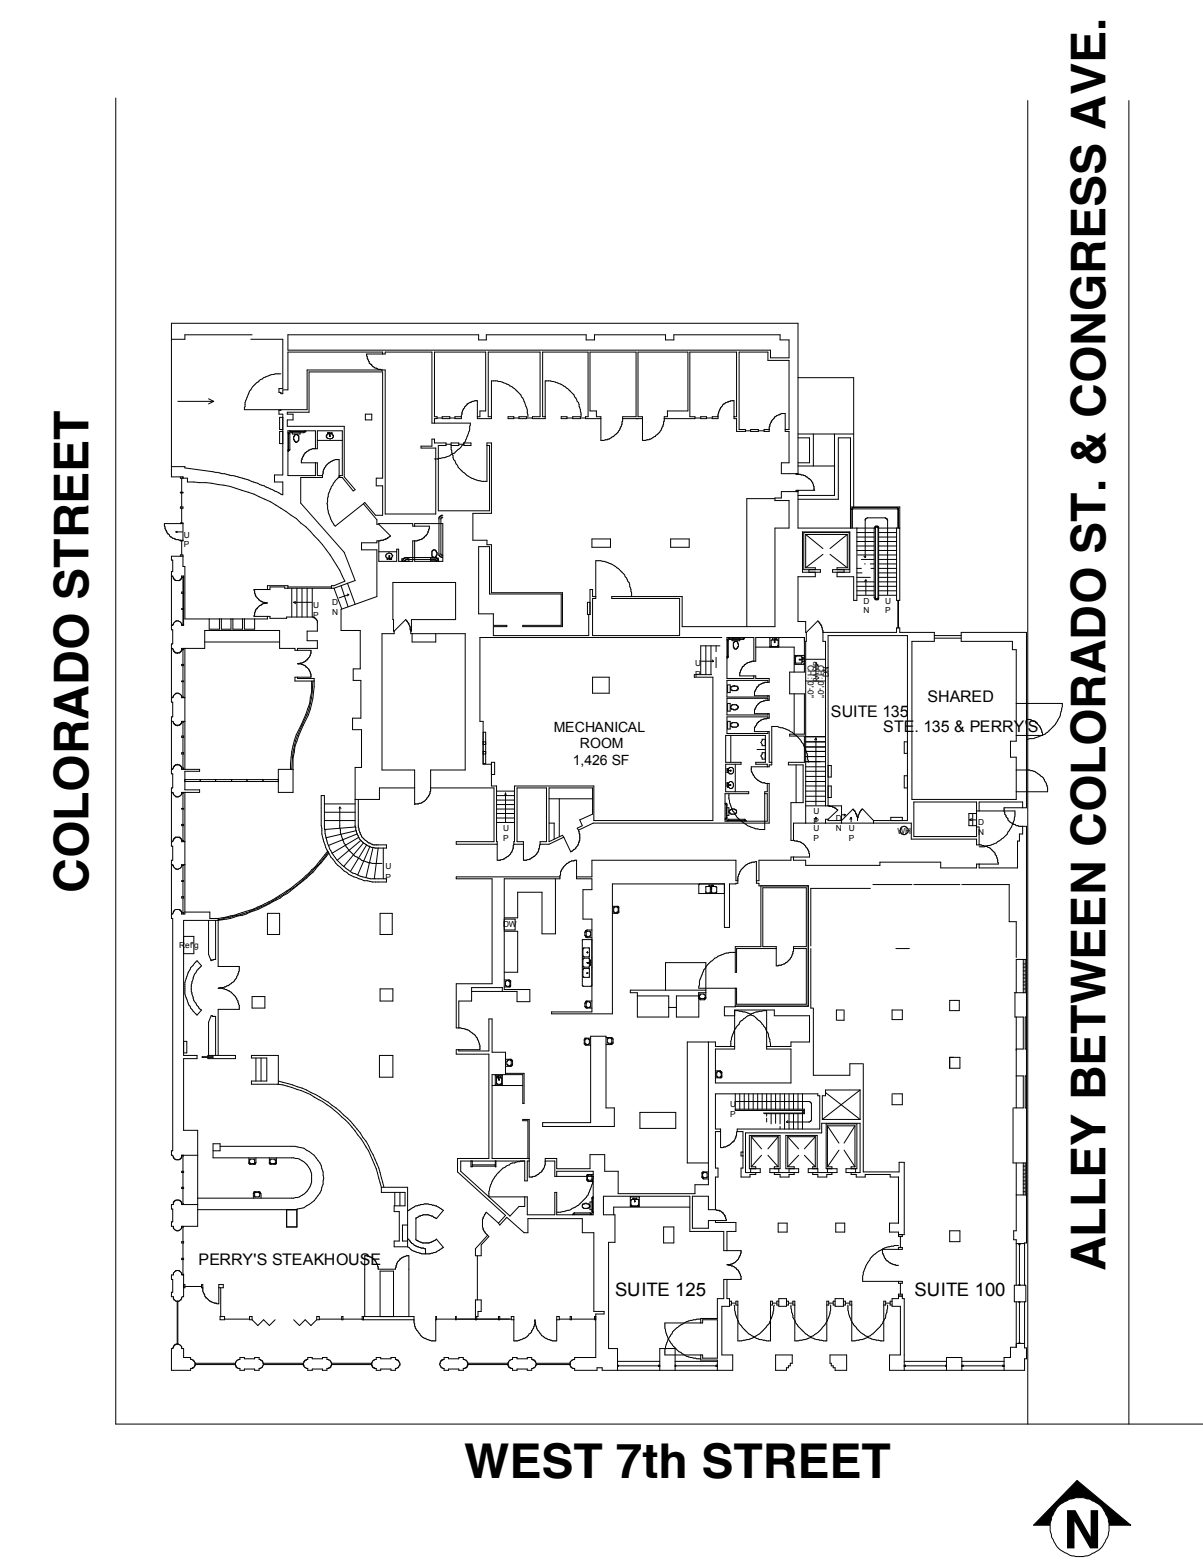

**NORWOOD TOWER**

114 West 7th Street  
SUITE 100  
Austin, TX 78701

VICINITY MAP

SITE PLAN

NORWOOD TOWER EAST ELEVATION at ALLEY - PROPOSED RESTORATION AND MODIFICATIONS

1/4" : 1'-0"

Sheet Contents  
SITE INFORMATION & EXTERIOR  
ELEVATION

Scale  
1/2" = 1'-0"

Revisions

Drawn By

MHP

Project No.

2020

Date

03.11.2020