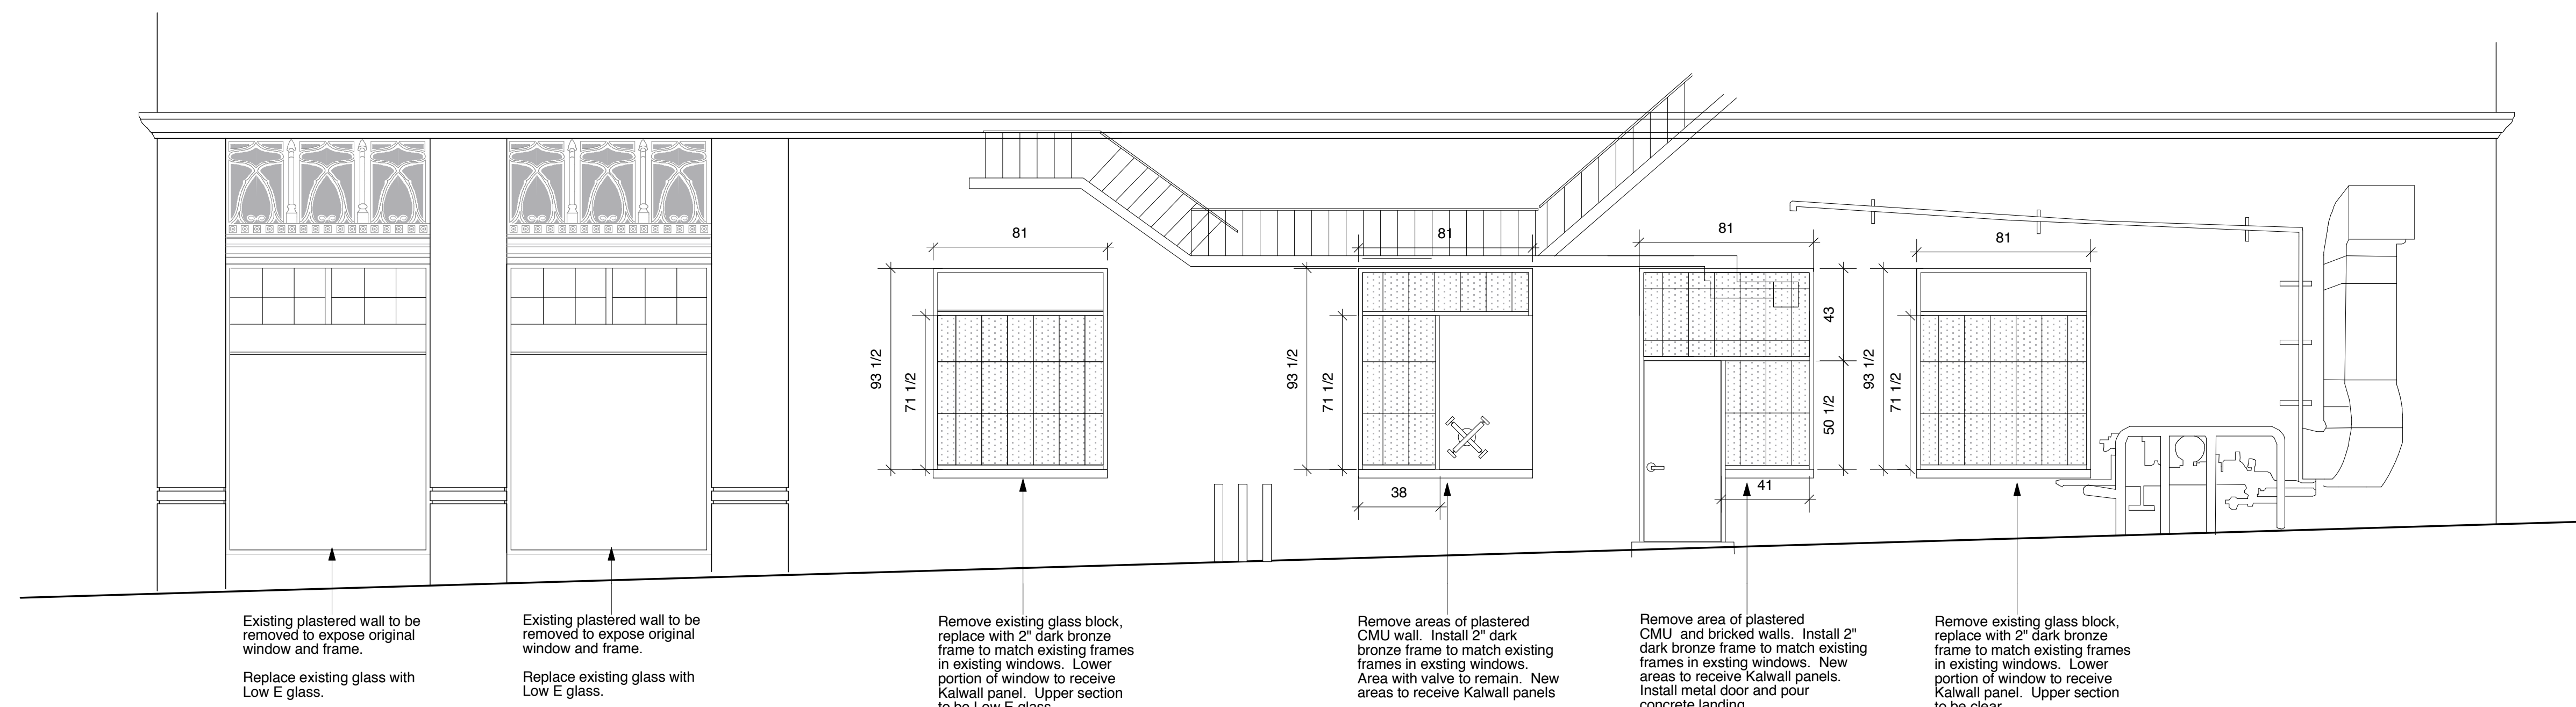

**NORWOOD TOWER**

114 West 7th Street  
SUITE 100  
Austin, TX 78701

VICINITY MAP

SITE PLAN

NORWOOD TOWER EAST ELEVATION at ALLEY - PROPOSED RESTORATION AND MODIFICATIONS

1/4" : 1'-0"

Sheet Contents  
SITE INFORMATION & EXTERIOR  
ELEVATION

Scale  
1/2" = 1'-0"

Revisions

Drawn By

MHP

Project No.

2020

Date

03.11.2020