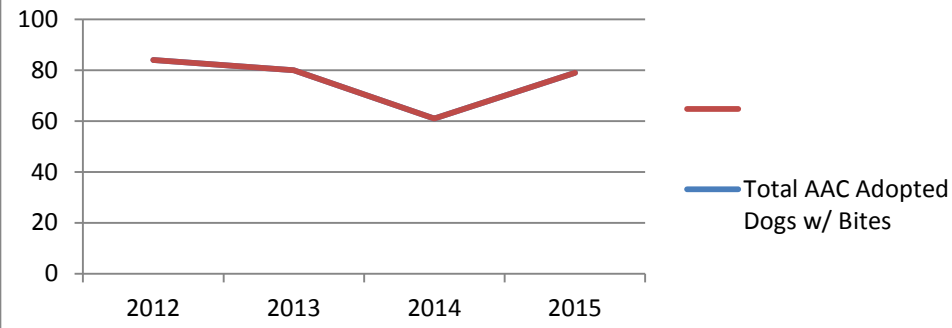

Total Bites In Travis County

ADOPTED DOGS

	LIFETHREAT	MINOR	MODERATE	SEVERE	UNKNOWN	Total
Total	1	4,602	1,147	211	389	6,350
2012	0	1,010	363	46	141	1,560
2013	0	1,087	265	62	85	1,499
2014	1	1,232	260	50	52	1,595
2015	0	1,273	259	53	111	1,696

ADOPTED DOGS	
2012	4,480
2013	4,346
2014	4,550
2015	4,478
Total	17,854

Total AAC Adopted Dogs w/Bites

	2012	2013	2014	2015	Total AAC Adopted Dogs w/ Bites
MINOR	52	61	46	66	118
MODERATE	22	14	13	8	30
SEVERE	3	1	2	2	5
UNKNOWN	7	4	0	3	10
Total	84	80	61	79	Grand Total 163