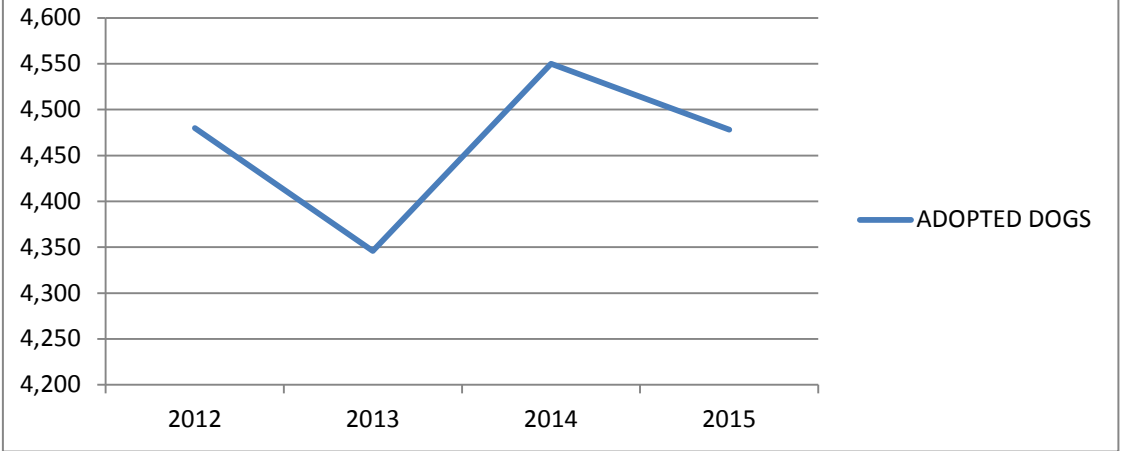

Total Bites In Travis County

ADOPTED DOGS

	LIFETHREAT	MINOR	MODERATE	SEVERE	UNKNOWN	Total
Total	1	4,602	1,147	211	389	6,350
2012	0	1,010	363	46	141	1,560
2013	0	1,087	265	62	85	1,499
2014	1	1,232	260	50	52	1,595
2015	0	1,273	259	53	111	1,696

ADOPTED DOGS	
2012	4,480
2013	4,346
2014	4,550
2015	4,478
Total	17,854

Total AAC Adopted Dogs w/Bites

	2012	2013	2014	2015	Total AAC Adopted Dogs w/ Bites
MINOR	52	61	46	66	118
MODERATE	22	14	13	8	30
SEVERE	3	1	2	2	5
UNKNOWN	7	4	0	3	10
Total	84	80	61	79	Grand Total 163