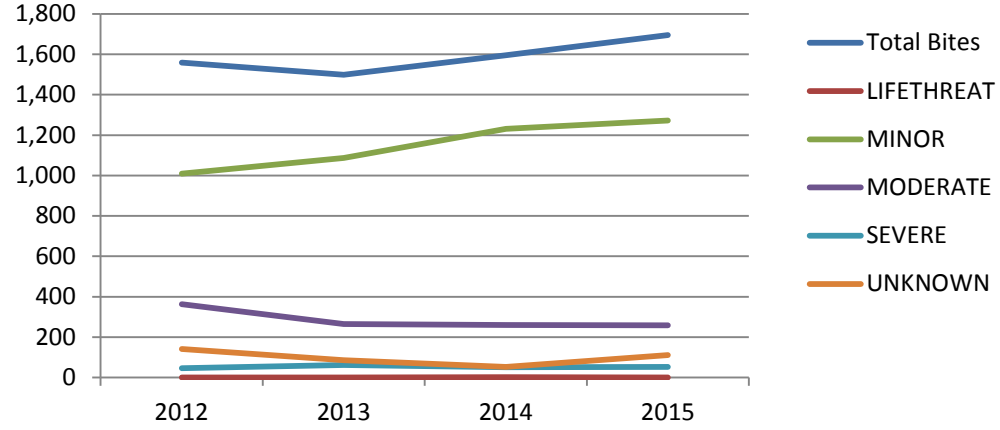

Total Bites In Travis County

ADOPTED DOGS

	LIFETHREAT	MINOR	MODERATE	SEVERE	UNKNOWN	Total
Total	1	4,602	1,147	211	389	6,350
2012	0	1,010	363	46	141	1,560
2013	0	1,087	265	62	85	1,499
2014	1	1,232	260	50	52	1,595
2015	0	1,273	259	53	111	1,696

ADOPTED DOGS	
2012	4,480
2013	4,346
2014	4,550
2015	4,478
Total	17,854

Total AAC Adopted Dogs w/Bites

	2012	2013	2014	2015	Total AAC Adopted Dogs w/ Bites
MINOR	52	61	46	66	118
MODERATE	22	14	13	8	30
SEVERE	3	1	2	2	5
UNKNOWN	7	4	0	3	10
Total	84	80	61	79	Grand Total 163