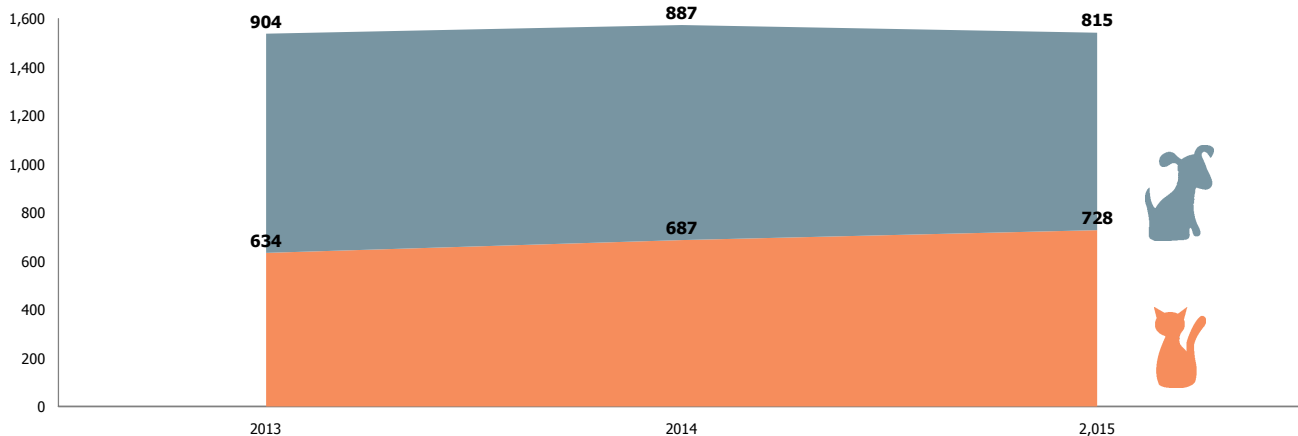

Outcomes by Outcome Type

Age Breakdown

Neonatal

under 6 weeks old

Kitten/Puppy

6 weeks to under 1 year old

Adult

at least 1 year old

Outcomes by Age Breakdown

Austin Animal Center September 2013 to 2015 Outcomes

	2013			2014			2015		
	Cat	Dog	Total	Cat	Dog	Total	Cat	Dog	Total
Adoption	215	317	532	228	379	607	271	356	627
Deceased	4	3	7	8	1	9	7	3	10
Disposal	0	0	0	0	0	0	1	0	1
Humane Euthanasia	46	68	114	38	46	84	26	25	51
Missing	0	0	0	0	0	0	2	1	3
RTO	33	259	292	26	253	279	32	222	254
Transfer	336	257	593	387	208	595	389	208	597
Total	634	904	1,538	687	887	1,574	728	815	1,543

Yearly September Outcomes by Outcome Type

Yearly September Outcomes by Animal Type

Total Live Release Rates

Live Release Rates by Age Breakdown

Yearly September Live Release Rates Compared