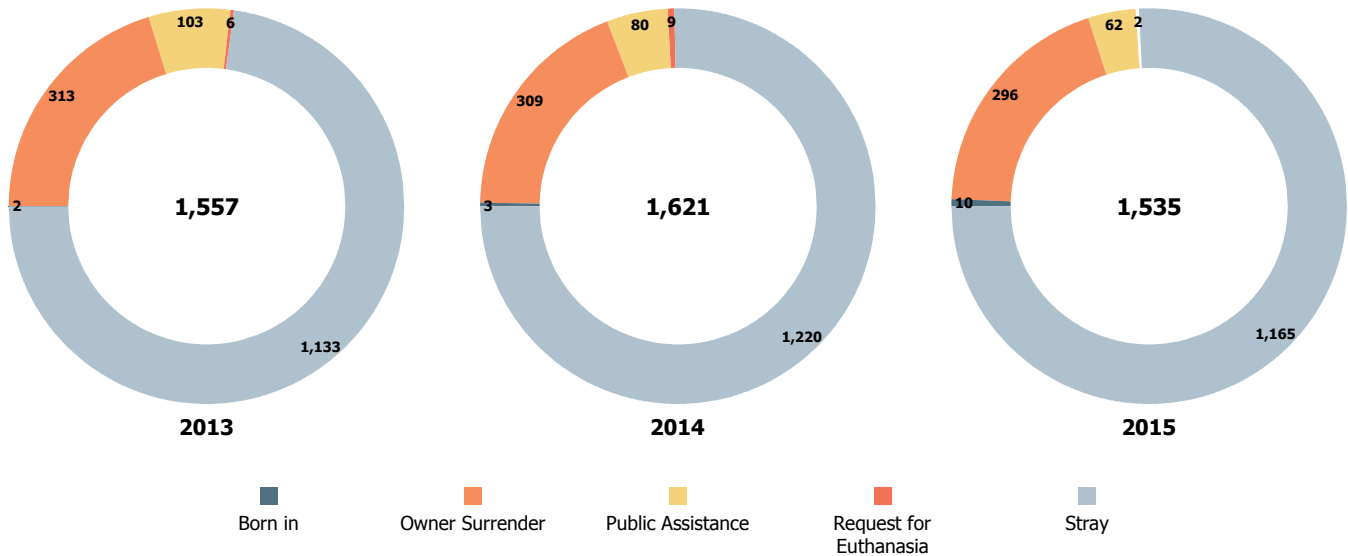

Intakes by Intake Type

■ Born in
 ■ Owner Surrender
 ■ Public Assistance
 ■ Request for Euthanasia
 ■ Stray

Age Breakdown

Neonatal

  under 6 weeks old

Kitten/Puppy

  6 weeks to under 1 year old

Adult

  at least 1 year old

Intakes by Age Breakdown

Austin Animal Center September 2013 to 2015 Intakes

	2013			2014			2015		
	Cat	Dog	Total	Cat	Dog	Total	Cat	Dog	Total
Born in	0	2	2	0	3	3	10	0	10
Owner Surrender	124	189	313	107	202	309	133	163	296
Public Assistance	14	89	103	11	69	80	3	59	62
Request for Euthanasia	0	6	6	3	6	9	0	2	2
Stray	486	647	1,133	583	637	1,220	605	560	1,165
Total	624	933	1,557	704	917	1,621	751	784	1,535

Yearly September Intakes by Intake Type

Yearly September Intakes by Animal Type

Austin Animal Center September 2015 Outcomes

	Neonatal Kitten	Kitten	Adult Cat	Neonatal Puppy	Puppy	Adult Dog	Total
Adoption	0	219	52	0	111	245	627
Deceased	2	4	1	0	1	2	10
Disposal	0	0	1	0	0	0	1
Humane Euthanasia	7	5	14	0	1	24	51
Missing	1	1	0	0	0	1	3
RTO	2	9	21	0	21	201	254
Transfer	186	95	108	8	90	110	597
Total	198	333	197	8	224	583	1,543

Outcomes by Outcome Type

Age Breakdown

Neonatal

under 6 weeks old

Kitten/Puppy

6 weeks to under 1 year old

Adult

at least 1 year old