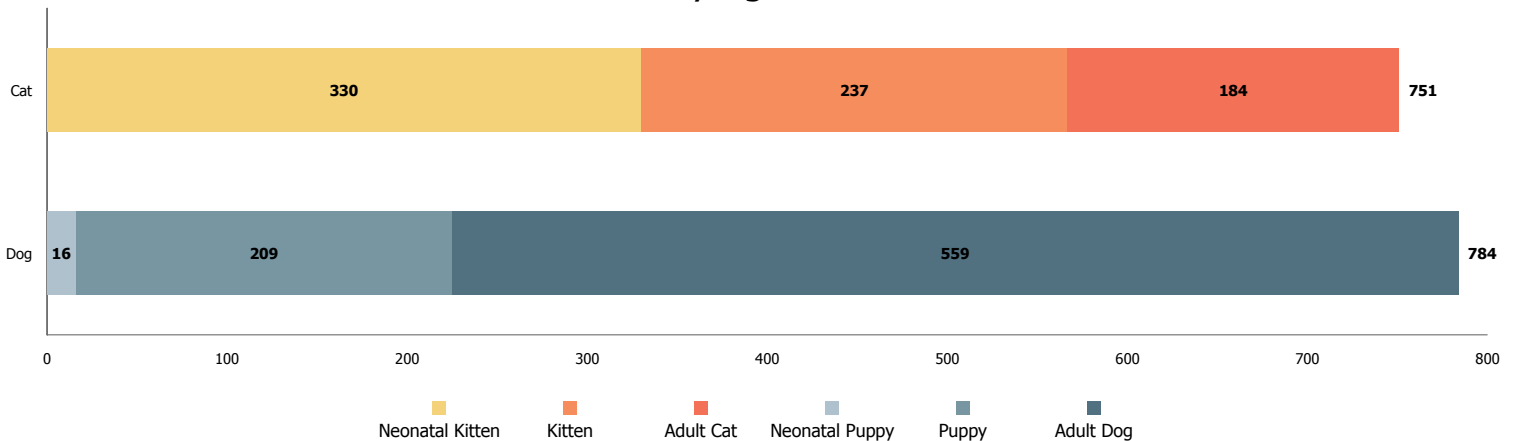

Intakes by Intake Type

■ Born in
 ■ Owner Surrender
 ■ Public Assistance
 ■ Request for Euthanasia
 ■ Stray

Age Breakdown

Neonatal

  under 6 weeks old

Kitten/Puppy

  6 weeks to under 1 year old

Adult

  at least 1 year old

Intakes by Age Breakdown

Austin Animal Center September 2013 to 2015 Intakes

	2013			2014			2015		
	Cat	Dog	Total	Cat	Dog	Total	Cat	Dog	Total
Born in	0	2	2	0	3	3	10	0	10
Owner Surrender	124	189	313	107	202	309	133	163	296
Public Assistance	14	89	103	11	69	80	3	59	62
Request for Euthanasia	0	6	6	3	6	9	0	2	2
Stray	486	647	1,133	583	637	1,220	605	560	1,165
Total	624	933	1,557	704	917	1,621	751	784	1,535

Outcomes by Outcome Type

Age Breakdown

Neonatal

under 6 weeks old

Kitten/Puppy

6 weeks to under 1 year old

Adult

at least 1 year old