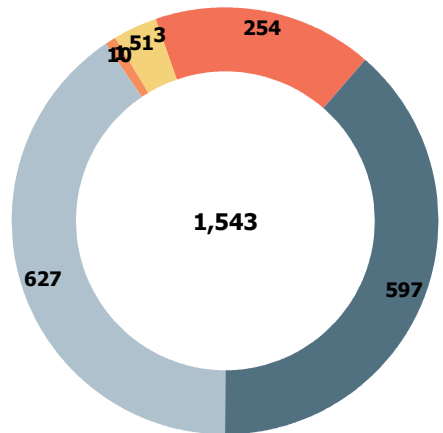

  at least 1 year old

Intakes by Age Breakdown

Austin Animal Center September 2013 to 2015 Intakes

	2013			2014			2015		
	Cat	Dog	Total	Cat	Dog	Total	Cat	Dog	Total
Born in	0	2	2	0	3	3	10	0	10
Owner Surrender	124	189	313	107	202	309	133	163	296
Public Assistance	14	89	103	11	69	80	3	59	62
Request for Euthanasia	0	6	6	3	6	9	0	2	2
Stray	486	647	1,133	583	637	1,220	605	560	1,165
Total	624	933	1,557	704	917	1,621	751	784	1,535

Yearly September Intakes by Intake Type

Yearly September Intakes by Animal Type

Austin Animal Center September 2015 Outcomes

	Neonatal Kitten	Kitten	Adult Cat	Neonatal Puppy	Puppy	Adult Dog	Total
Adoption	0	219	52	0	111	245	627
Deceased	2	4	1	0	1	2	10
Disposal	0	0	1	0	0	0	1
Humane Euthanasia	7	5	14	0	1	24	51
Missing	1	1	0	0	0	1	3
RTO	2	9	21	0	21	201	254
Transfer	186	95	108	8	90	110	597
Total	198	333	197	8	224	583	1,543

Outcomes by Outcome Type

Age Breakdown

Neonatal

under 6 weeks old

Kitten/Puppy

6 weeks to under 1 year old

Adult

at least 1 year old