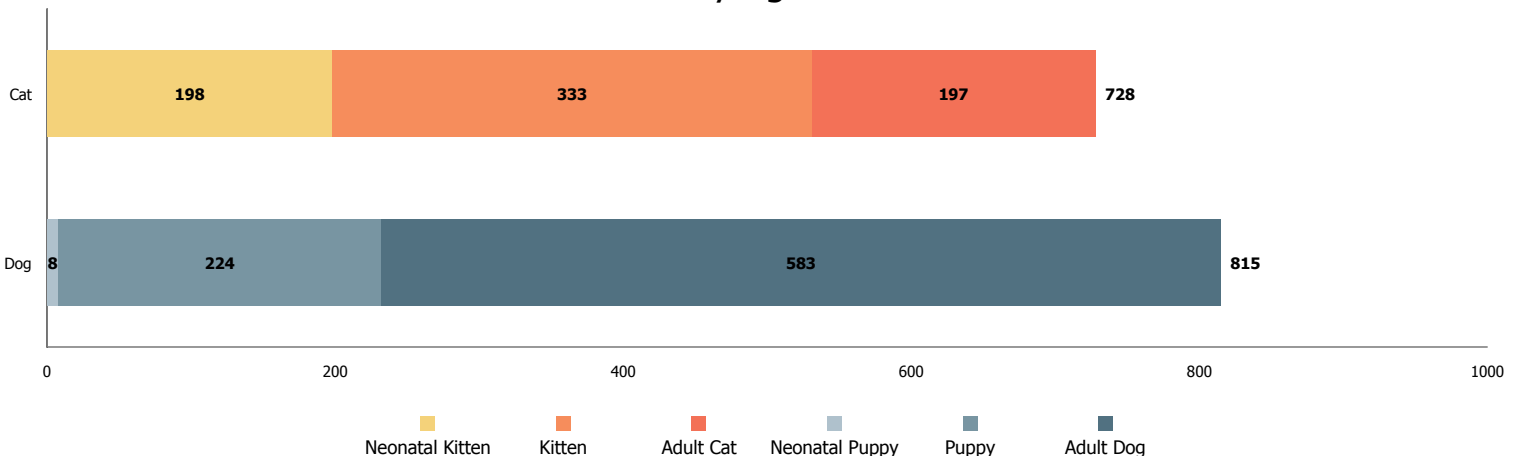

Outcomes by Outcome Type

Age Breakdown

Neonatal

under 6 weeks old

Kitten/Puppy

6 weeks to under 1 year old

Adult

at least 1 year old

Outcomes by Age Breakdown

Austin Animal Center September 2013 to 2015 Outcomes

	2013			2014			2015		
	Cat	Dog	Total	Cat	Dog	Total	Cat	Dog	Total
Adoption	215	317	532	228	379	607	271	356	627
Deceased	4	3	7	8	1	9	7	3	10
Disposal	0	0	0	0	0	0	1	0	1
Humane Euthanasia	46	68	114	38	46	84	26	25	51
Missing	0	0	0	0	0	0	2	1	3
RTO	33	259	292	26	253	279	32	222	254
Transfer	336	257	593	387	208	595	389	208	597
Total	634	904	1,538	687	887	1,574	728	815	1,543