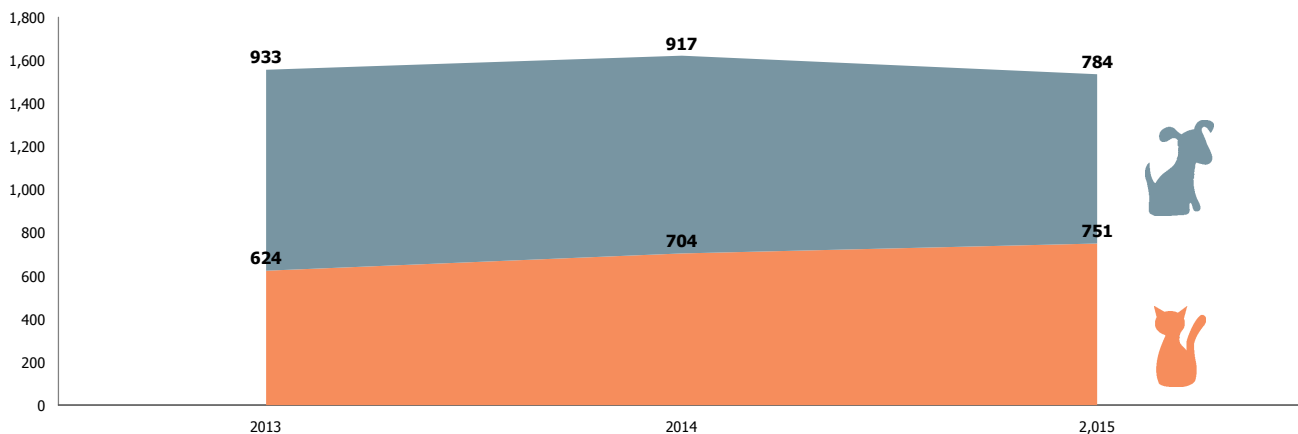

Intakes by Intake Type

■ Born in
 ■ Owner Surrender
 ■ Public Assistance
 ■ Request for Euthanasia
 ■ Stray

Age Breakdown

Neonatal

  under 6 weeks old

Kitten/Puppy

  6 weeks to under 1 year old

Adult

  at least 1 year old

Intakes by Age Breakdown

Austin Animal Center September 2013 to 2015 Intakes

	2013			2014			2015		
	Cat	Dog	Total	Cat	Dog	Total	Cat	Dog	Total
Born in	0	2	2	0	3	3	10	0	10
Owner Surrender	124	189	313	107	202	309	133	163	296
Public Assistance	14	89	103	11	69	80	3	59	62
Request for Euthanasia	0	6	6	3	6	9	0	2	2
Stray	486	647	1,133	583	637	1,220	605	560	1,165
Total	624	933	1,557	704	917	1,621	751	784	1,535

Yearly September Intakes by Intake Type

Yearly September Intakes by Animal Type

Austin Animal Center September 2015 Outcomes

	Neonatal Kitten	Kitten	Adult Cat	Neonatal Puppy	Puppy	Adult Dog	Total
Adoption	0	219	52	0	111	245	627
Deceased	2	4	1	0	1	2	10
Disposal	0	0	1	0	0	0	1
Humane Euthanasia	7	5	14	0	1	24	51
Missing	1	1	0	0	0	1	3
RTO	2	9	21	0	21	201	254
Transfer	186	95	108	8	90	110	597
Total	198	333	197	8	224	583	1,543

Outcomes by Outcome Type

Age Breakdown

Neonatal

under 6 weeks old

Kitten/Puppy

6 weeks to under 1 year old

Adult

at least 1 year old