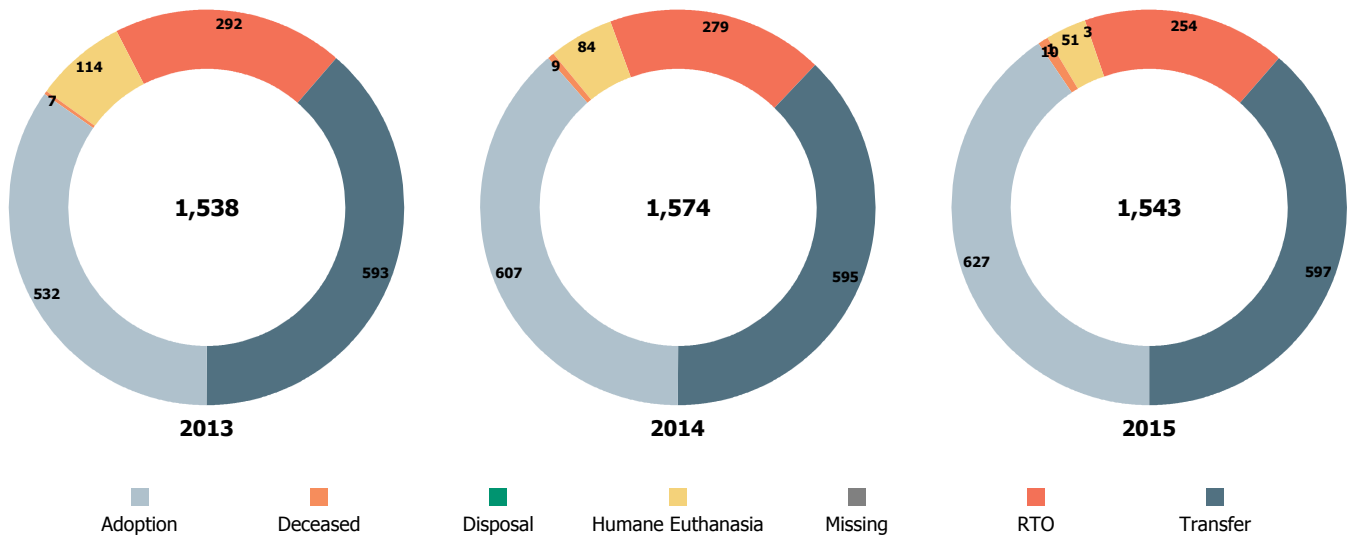

Austin Animal Center September 2013 to 2015 Outcomes

	2013			2014			2015		
	Cat	Dog	Total	Cat	Dog	Total	Cat	Dog	Total
Adoption	215	317	532	228	379	607	271	356	627
Deceased	4	3	7	8	1	9	7	3	10
Disposal	0	0	0	0	0	0	1	0	1
Humane Euthanasia	46	68	114	38	46	84	26	25	51
Missing	0	0	0	0	0	0	2	1	3
RTO	33	259	292	26	253	279	32	222	254
Transfer	336	257	593	387	208	595	389	208	597
Total	634	904	1,538	687	887	1,574	728	815	1,543

Yearly September Outcomes by Outcome Type