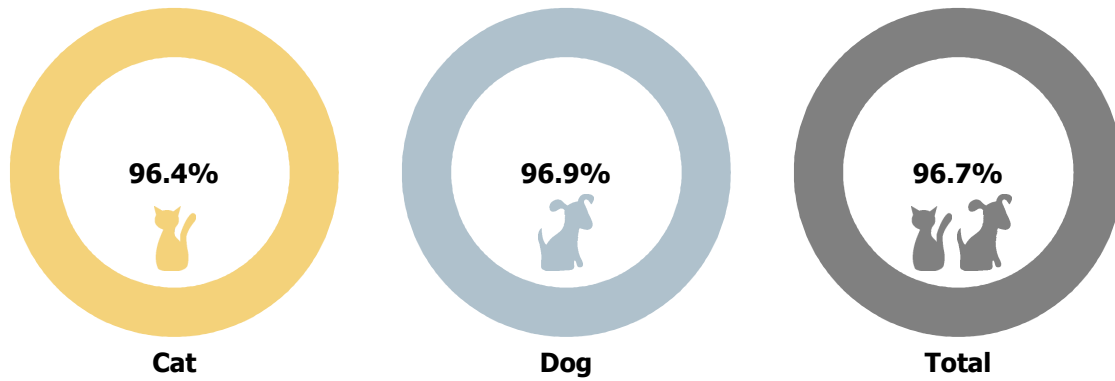

Total Live Release Rates