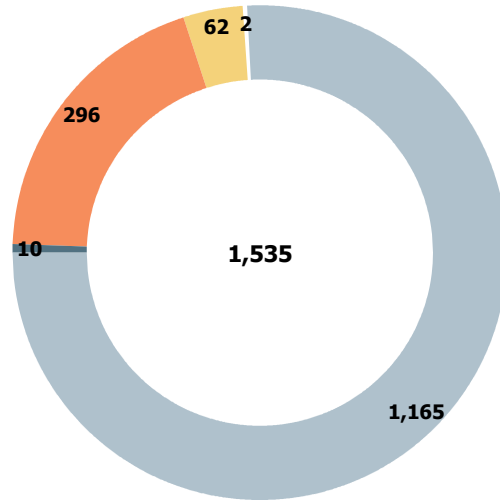

Austin Animal Center Monthly Report September 2015

Fiscal Year 2015

Austin Animal Center September 2015 Intakes

	 Neonatal Kitten	 Kitten	 Adult Cat	 Neonatal Puppy	 Puppy	 Adult Dog	Total
Born in	10	0	0	0	0	0	10
Owner Surrender	19	59	55	3	38	122	296
Public Assistance	0	1	2	0	9	50	62
Request for Euthanasia	0	0	0	0	0	2	2
Stray	301	177	127	13	162	385	1,165
Total	330	237	184	16	209	559	1,535

Intakes by Intake Type

■ Born in
 ■ Owner Surrender
 ■ Public Assistance
 ■ Request for Euthanasia
 ■ Stray

Age Breakdown

Neonatal

  under 6 weeks old

Kitten/Puppy

  6 weeks to under 1 year old

Adult

  at least 1 year old

Intakes by Age Breakdown

Austin Animal Center September 2013 to 2015 Intakes

	2013			2014			2015		
	Cat	Dog	Total	Cat	Dog	Total	Cat	Dog	Total
Born in	0	2	2	0	3	3	10	0	10
Owner Surrender	124	189	313	107	202	309	133	163	296
Public Assistance	14	89	103	11	69	80	3	59	62
Request for Euthanasia	0	6	6	3	6	9	0	2	2
Stray	486	647	1,133	583	637	1,220	605	560	1,165
Total	624	933	1,557	704	917	1,621	751	784	1,535

Outcomes by Outcome Type

Age Breakdown

Neonatal

under 6 weeks old

Kitten/Puppy

6 weeks to under 1 year old

Adult

at least 1 year old