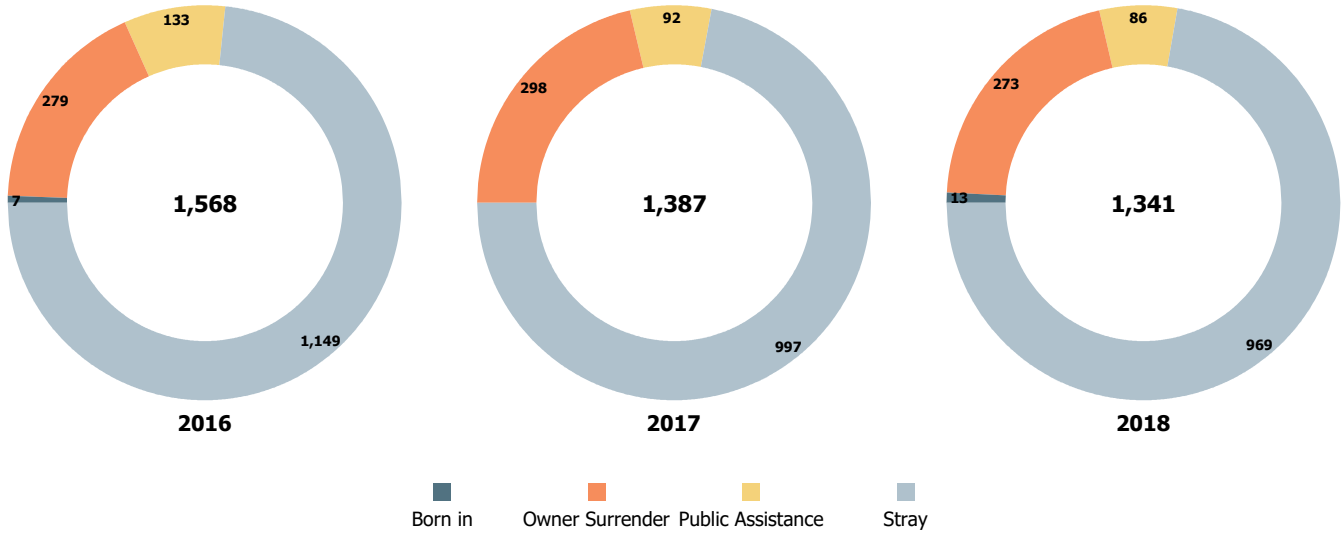

### Adult

  at least 1 year old

## Intakes by Age Breakdown

# Austin Animal Center August 2016 to 2018 Intakes

	2016			2017			2018		
	Cat	Dog	Total	Cat	Dog	Total	Cat	Dog	Total
<b>Born in</b>	0	7	<b>7</b>	0	0	<b>0</b>	4	9	<b>13</b>
<b>Owner Surrender</b>	144	135	<b>279</b>	112	186	<b>298</b>	75	198	<b>273</b>
<b>Public Assistance</b>	63	70	<b>133</b>	10	82	<b>92</b>	10	76	<b>86</b>
<b>Stray</b>	559	590	<b>1,149</b>	441	556	<b>997</b>	426	543	<b>969</b>
<b>Total</b>	<b>766</b>	<b>802</b>	<b>1,568</b>	<b>563</b>	<b>824</b>	<b>1,387</b>	<b>515</b>	<b>826</b>	<b>1,341</b>

Yearly August Intakes by Intake Type

Yearly August Intakes by Animal Type