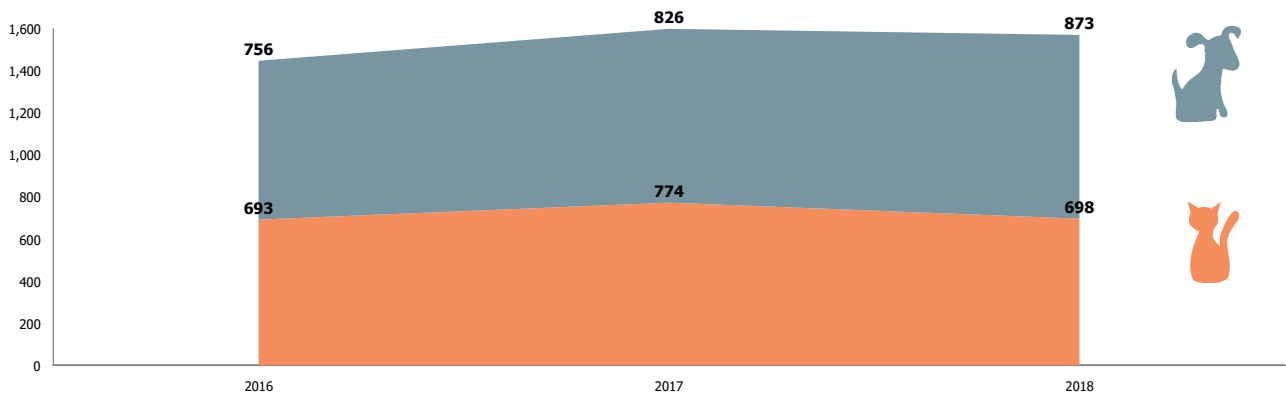

### Adult

at least 1 year old

Outcomes by Age Breakdown

# Austin Animal Center August 2016 to 2018 Outcomes

	2016			2017			2018		
	Cat	Dog	Total	Cat	Dog	Total	Cat	Dog	Total
<b>Adoption</b>	310	401	<b>711</b>	422	407	<b>829</b>	421	482	<b>903</b>
<b>Deceased</b>	8	4	<b>12</b>	9	1	<b>10</b>	6	4	<b>10</b>
<b>Humane Euthanasia</b>	19	9	<b>28</b>	25	5	<b>30</b>	10	4	<b>14</b>
<b>Missing</b>	0	0	<b>0</b>	0	0	<b>0</b>	1	0	<b>1</b>
<b>RTO</b>	20	209	<b>229</b>	29	222	<b>251</b>	23	195	<b>218</b>
<b>Rto-Adopt</b>	0	0	<b>0</b>	0	9	<b>9</b>	5	11	<b>16</b>
<b>Shelter Neuter Return</b>	64	0	<b>64</b>	47	0	<b>47</b>	75	0	<b>75</b>
<b>Transfer</b>	272	133	<b>405</b>	242	182	<b>424</b>	157	177	<b>334</b>
<b>Total</b>	<b>693</b>	<b>756</b>	<b>1,449</b>	<b>774</b>	<b>826</b>	<b>1,600</b>	<b>698</b>	<b>873</b>	<b>1,571</b>

Yearly August Outcomes by Outcome Type

Yearly August Outcomes by Animal Type