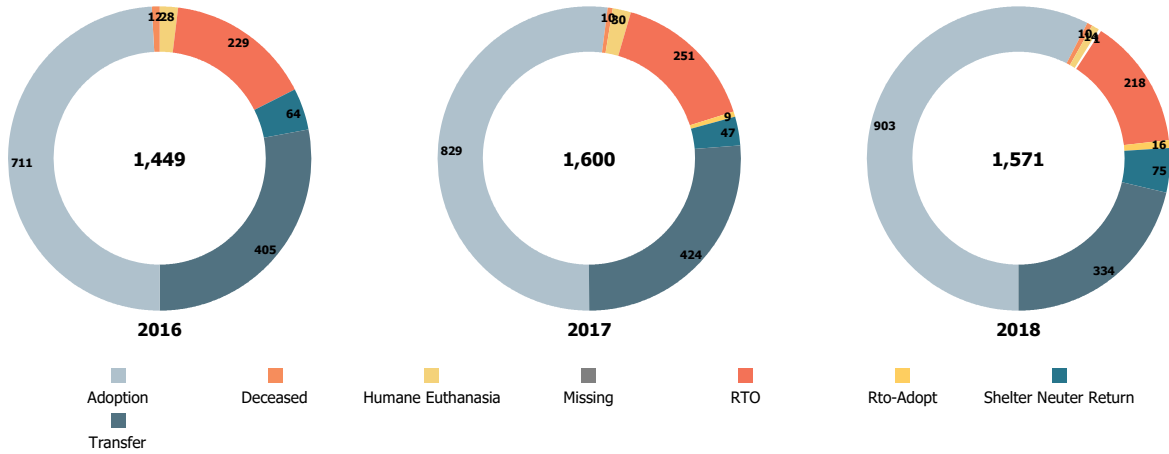

Austin Animal Center August 2016 to 2018 Outcomes

	2016			2017			2018		
	Cat	Dog	Total	Cat	Dog	Total	Cat	Dog	Total
Adoption	310	401	711	422	407	829	421	482	903
Deceased	8	4	12	9	1	10	6	4	10
Humane Euthanasia	19	9	28	25	5	30	10	4	14
Missing	0	0	0	0	0	0	1	0	1
RTO	20	209	229	29	222	251	23	195	218
Rto-Adopt	0	0	0	0	9	9	5	11	16
Shelter Neuter Return	64	0	64	47	0	47	75	0	75
Transfer	272	133	405	242	182	424	157	177	334
Total	693	756	1,449	774	826	1,600	698	873	1,571

Yearly August Outcomes by Outcome Type