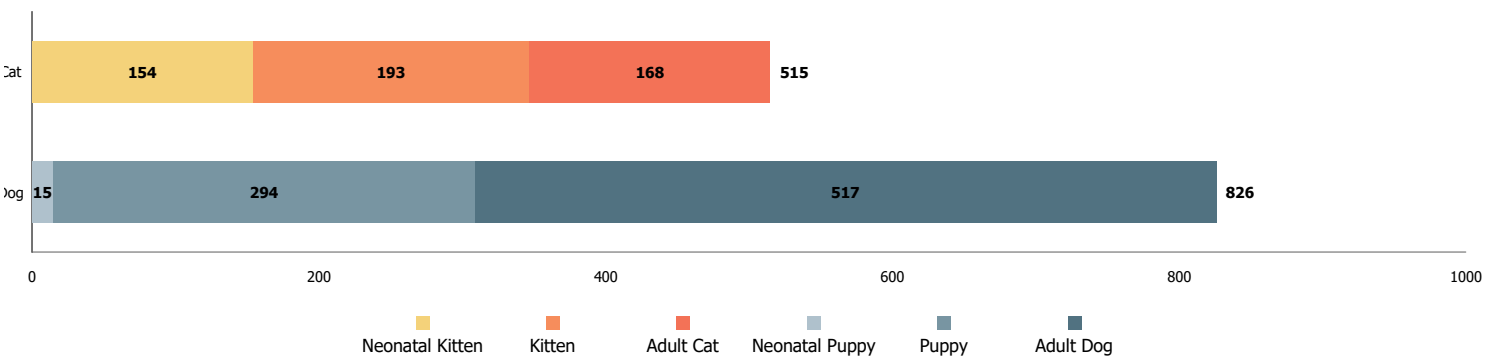

## Age Breakdown

### Neonatal

  under 6 weeks old

### Kitten/Puppy

  6 weeks to under 1 year old

## Intakes by Age Breakdown