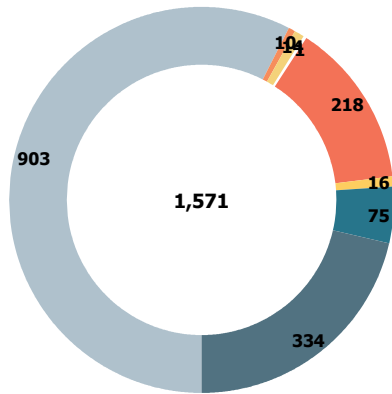

Neonatal Kitten	Kitten	Adult Cat	Neonatal Puppy	Puppy	Adult Dog	Total
Adoption	0	331	90	0	189	293	903
Deceased	0	2	4	0	1	3	10
Humane Euthanasia	0	2	8	1	0	3	14
Missing	0	1	0	0	0	0	1
RTO	0	1	22	0	31	164	218
Rto-Adopt	0	3	2	0	1	10	16
Shelter Neuter Return	0	25	50	0	0	0	75
Transfer	80	40	37	12	62	103	334
Total	80	405	213	13	284	576	1,571

Outcomes by Outcome Type