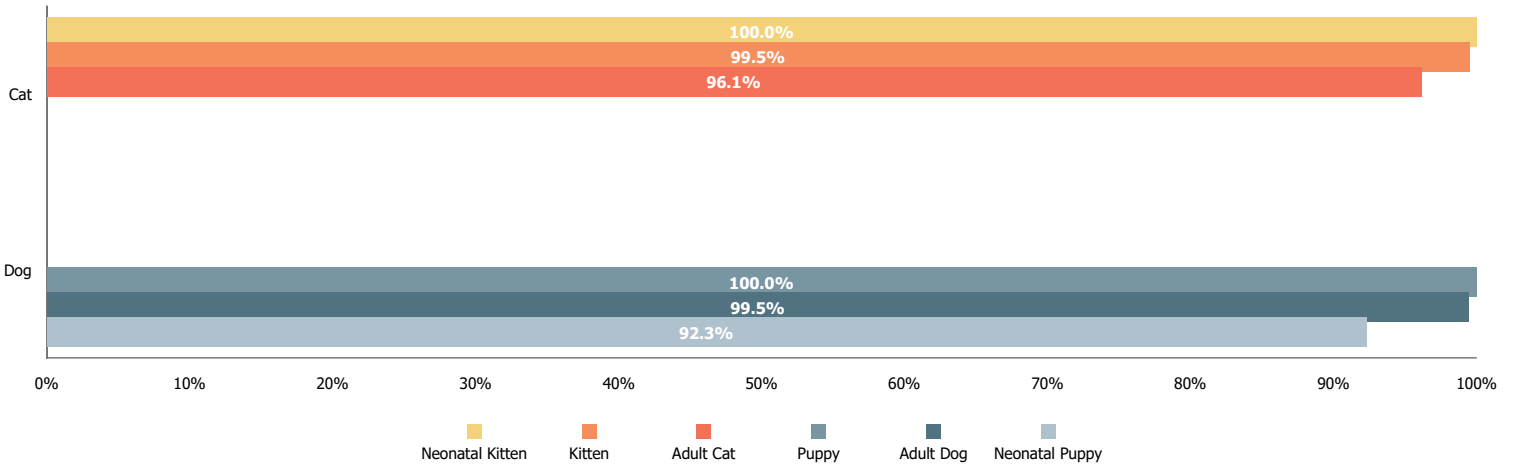

Yearly August Outcomes by Outcome Type

Yearly August Outcomes by Animal Type

## Total Live Release Rates

## Live Release Rates by Age Breakdown