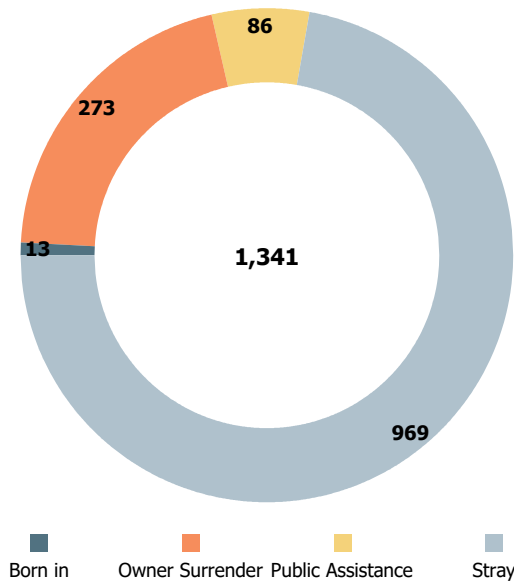

# Austin Animal Center August 2018 Intakes

	 Neonatal Kitten	 Kitten	 Adult Cat	 Neonatal Puppy	 Puppy	 Adult Dog	Total
<b>Born in</b>	4	0	0	9	0	0	<b>13</b>
<b>Owner Surrender</b>	2	30	43	1	78	119	<b>273</b>
<b>Public Assistance</b>	0	1	9	0	9	67	<b>86</b>
<b>Stray</b>	148	162	116	5	207	331	<b>969</b>
<b>Total</b>	<b>154</b>	<b>193</b>	<b>168</b>	<b>15</b>	<b>294</b>	<b>517</b>	<b>1,341</b>

## Age Breakdown

### Neonatal

  under 6 weeks old

## Live Release Rates by Age Breakdown