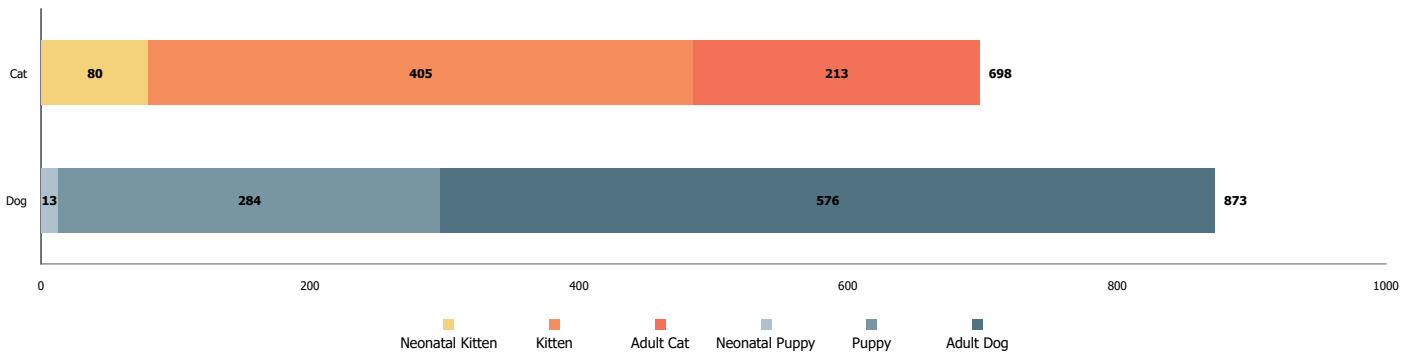

## Age Breakdown

### Neonatal

under 6 weeks old

### Kitten/Puppy

6 weeks to under 1 year old

### Adult

at least 1 year old

Outcomes by Age Breakdown