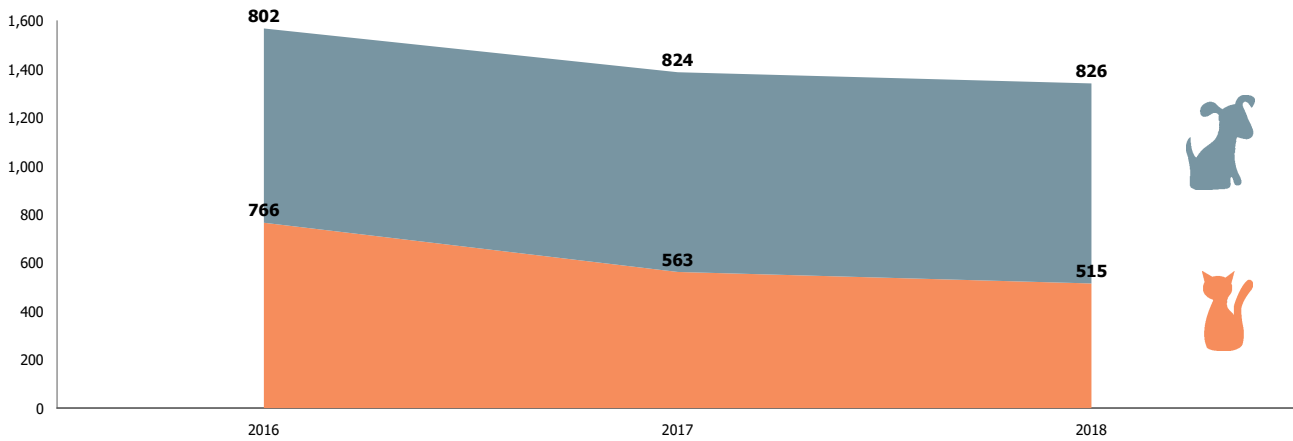

## Intakes by Age Breakdown

# Austin Animal Center August 2016 to 2018 Intakes

	2016			2017			2018		
	Cat	Dog	Total	Cat	Dog	Total	Cat	Dog	Total
<b>Born in</b>	0	7	<b>7</b>	0	0	<b>0</b>	4	9	<b>13</b>
<b>Owner Surrender</b>	144	135	<b>279</b>	112	186	<b>298</b>	75	198	<b>273</b>
<b>Public Assistance</b>	63	70	<b>133</b>	10	82	<b>92</b>	10	76	<b>86</b>
<b>Stray</b>	559	590	<b>1,149</b>	441	556	<b>997</b>	426	543	<b>969</b>
<b>Total</b>	<b>766</b>	<b>802</b>	<b>1,568</b>	<b>563</b>	<b>824</b>	<b>1,387</b>	<b>515</b>	<b>826</b>	<b>1,341</b>

Yearly August Intakes by Intake Type

Yearly August Intakes by Animal Type