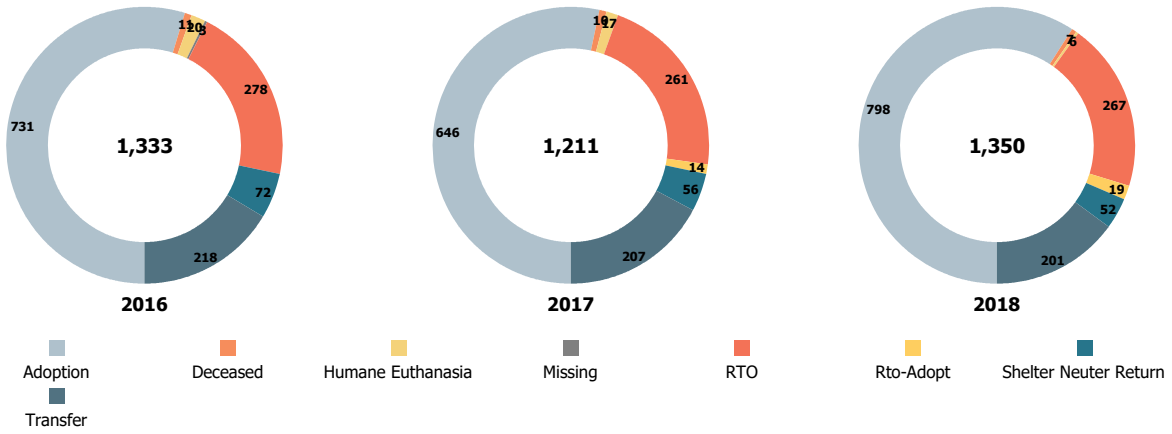

Austin Animal Center December 2016 to 2018 Outcomes

	2016			2017			2018		
	Cat	Dog	Total	Cat	Dog	Total	Cat	Dog	Total
Adoption	309	422	731	280	366	646	289	509	798
Deceased	8	3	11	9	1	10	4	3	7
Humane Euthanasia	6	14	20	10	7	17	4	2	6
Missing	2	1	3	0	0	0	0	0	0
RTO	33	245	278	27	234	261	27	240	267
Rto-Adopt	0	0	0	3	11	14	2	17	19
Shelter Neuter Return	72	0	72	56	0	56	52	0	52
Transfer	82	136	218	65	142	207	45	156	201
Total	512	821	1,333	450	761	1,211	423	927	1,350

Yearly December Outcomes by Outcome Type