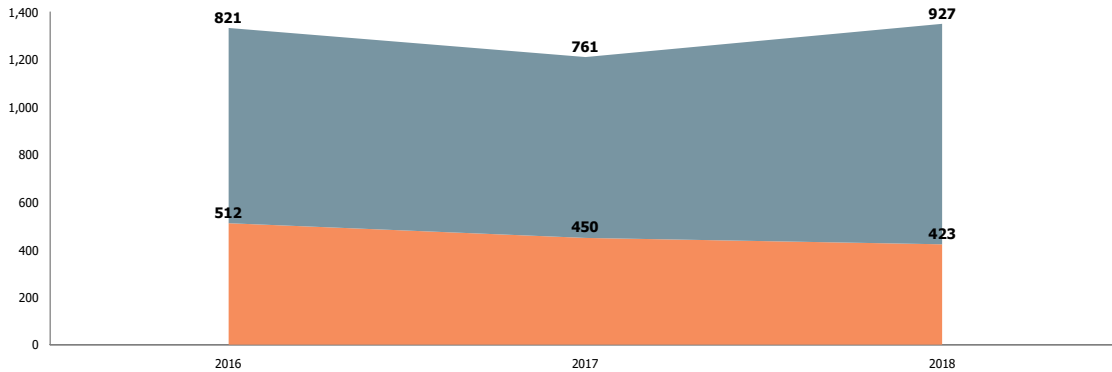

Outcomes by Outcome Type

Age Breakdown

Outcomes by Age Breakdown

# Austin Animal Center December 2016 to 2018 Outcomes

	2016			2017			2018		
	Cat	Dog	Total	Cat	Dog	Total	Cat	Dog	Total
<b>Adoption</b>	309	422	<b>731</b>	280	366	<b>646</b>	289	509	<b>798</b>
<b>Deceased</b>	8	3	<b>11</b>	9	1	<b>10</b>	4	3	<b>7</b>
<b>Humane Euthanasia</b>	6	14	<b>20</b>	10	7	<b>17</b>	4	2	<b>6</b>
<b>Missing</b>	2	1	<b>3</b>	0	0	<b>0</b>	0	0	<b>0</b>
<b>RTO</b>	33	245	<b>278</b>	27	234	<b>261</b>	27	240	<b>267</b>
<b>Rto-Adopt</b>	0	0	<b>0</b>	3	11	<b>14</b>	2	17	<b>19</b>
<b>Shelter Neuter Return</b>	72	0	<b>72</b>	56	0	<b>56</b>	52	0	<b>52</b>
<b>Transfer</b>	82	136	<b>218</b>	65	142	<b>207</b>	45	156	<b>201</b>
<b>Total</b>	<b>512</b>	<b>821</b>	<b>1,333</b>	<b>450</b>	<b>761</b>	<b>1,211</b>	<b>423</b>	<b>927</b>	<b>1,350</b>

## Yearly December Outcomes by Outcome Type

## Yearly December Outcomes by Animal Type