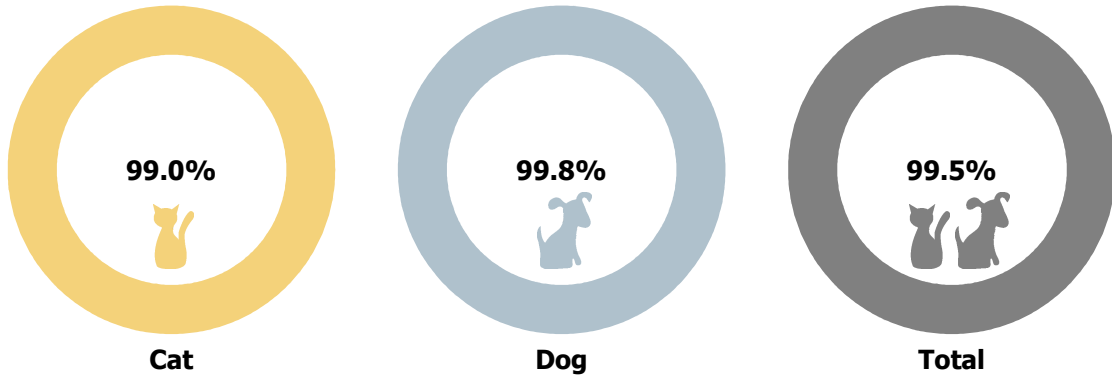

Total Live Release Rates