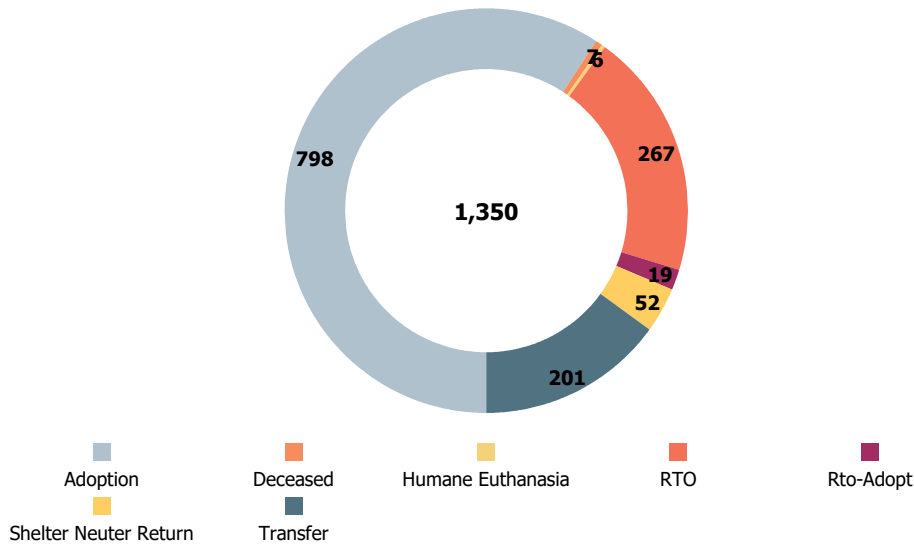

Austin Animal Center December 2018 Outcomes

	Neonatal Kitten	Kitten	Adult Cat	Neonatal Puppy	Puppy	Adult Dog	Total
Adoption	0	205	84	0	206	303	798
Deceased	1	0	3	2	0	1	7
Humane Euthanasia	0	2	2	0	0	2	6
RTO	0	6	21	0	20	220	267
Rto-Adopt	0	0	2	0	1	16	19
Shelter Neuter Return	0	23	29	0	0	0	52
Transfer	4	11	30	15	40	101	201
Total	5	247	171	17	267	643	1,350

Outcomes by Outcome Type