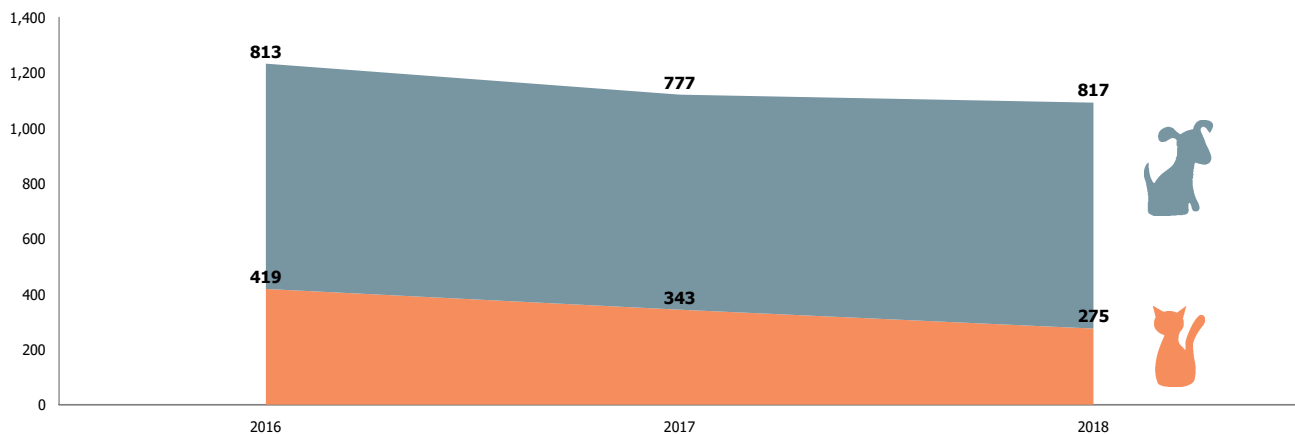

### Adult

  at least 1 year old

Intakes by Age Breakdown

# Austin Animal Center December 2016 to 2018 Intakes

	2016			2017			2018		
	Cat	Dog	Total	Cat	Dog	Total	Cat	Dog	Total
<b>Born in</b>	0	16	<b>16</b>	3	0	<b>3</b>	3	6	<b>9</b>
<b>Owner Surrender</b>	72	155	<b>227</b>	121	181	<b>302</b>	64	173	<b>237</b>
<b>Public Assistance</b>	14	74	<b>88</b>	13	71	<b>84</b>	8	75	<b>83</b>
<b>Request for Euthanasia</b>	1	2	<b>3</b>	0	0	<b>0</b>	0	0	<b>0</b>
<b>Stray</b>	332	566	<b>898</b>	206	525	<b>731</b>	200	563	<b>763</b>
<b>Total</b>	<b>419</b>	<b>813</b>	<b>1,232</b>	<b>343</b>	<b>777</b>	<b>1,120</b>	<b>275</b>	<b>817</b>	<b>1,092</b>

Yearly December Intakes by Intake Type

Yearly December Intakes by Animal Type