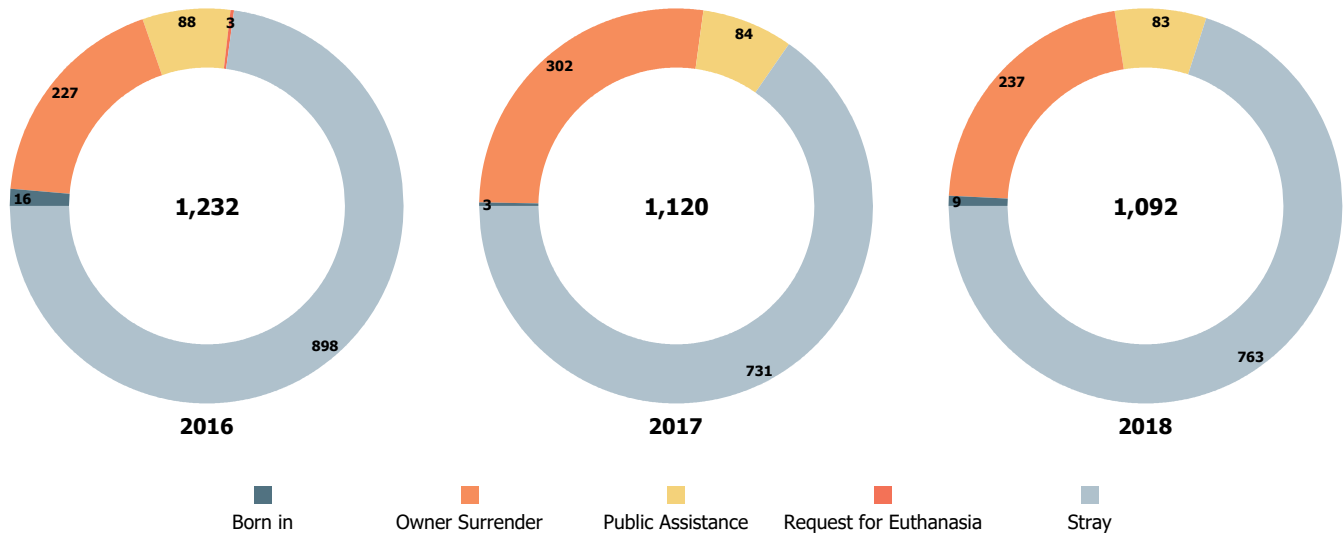

### Kitten/Puppy

  6 weeks to under 1 year old

### Adult

  at least 1 year old

Intakes by Age Breakdown

# Austin Animal Center December 2016 to 2018 Intakes

	2016			2017			2018		
	Cat	Dog	Total	Cat	Dog	Total	Cat	Dog	Total
<b>Born in</b>	0	16	<b>16</b>	3	0	<b>3</b>	3	6	<b>9</b>
<b>Owner Surrender</b>	72	155	<b>227</b>	121	181	<b>302</b>	64	173	<b>237</b>
<b>Public Assistance</b>	14	74	<b>88</b>	13	71	<b>84</b>	8	75	<b>83</b>
<b>Request for Euthanasia</b>	1	2	<b>3</b>	0	0	<b>0</b>	0	0	<b>0</b>
<b>Stray</b>	332	566	<b>898</b>	206	525	<b>731</b>	200	563	<b>763</b>
<b>Total</b>	<b>419</b>	<b>813</b>	<b>1,232</b>	<b>343</b>	<b>777</b>	<b>1,120</b>	<b>275</b>	<b>817</b>	<b>1,092</b>

Yearly December Intakes by Intake Type

Yearly December Intakes by Animal Type