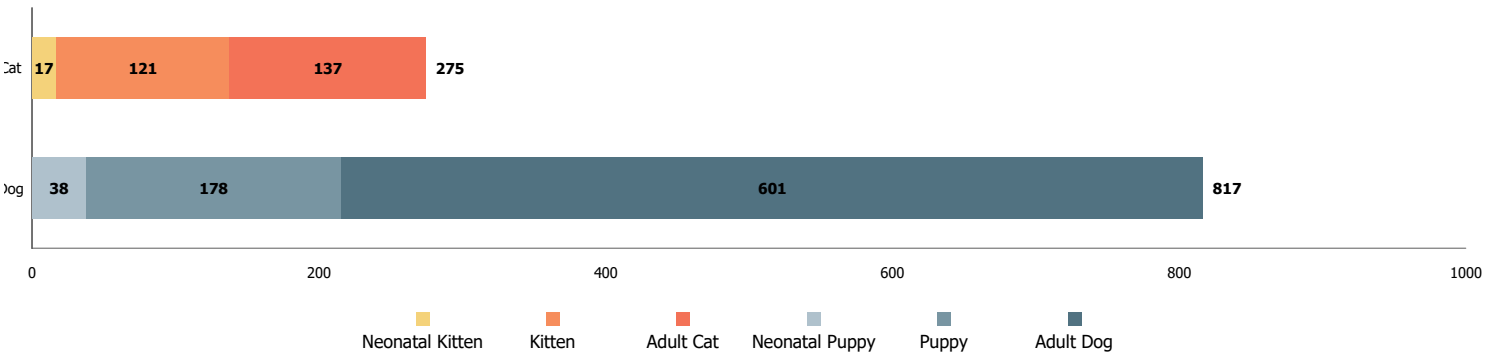

## Age Breakdown

### Neonatal

  under 6 weeks old

### Kitten/Puppy

  6 weeks to under 1 year old

### Adult

  at least 1 year old

Intakes by Age Breakdown