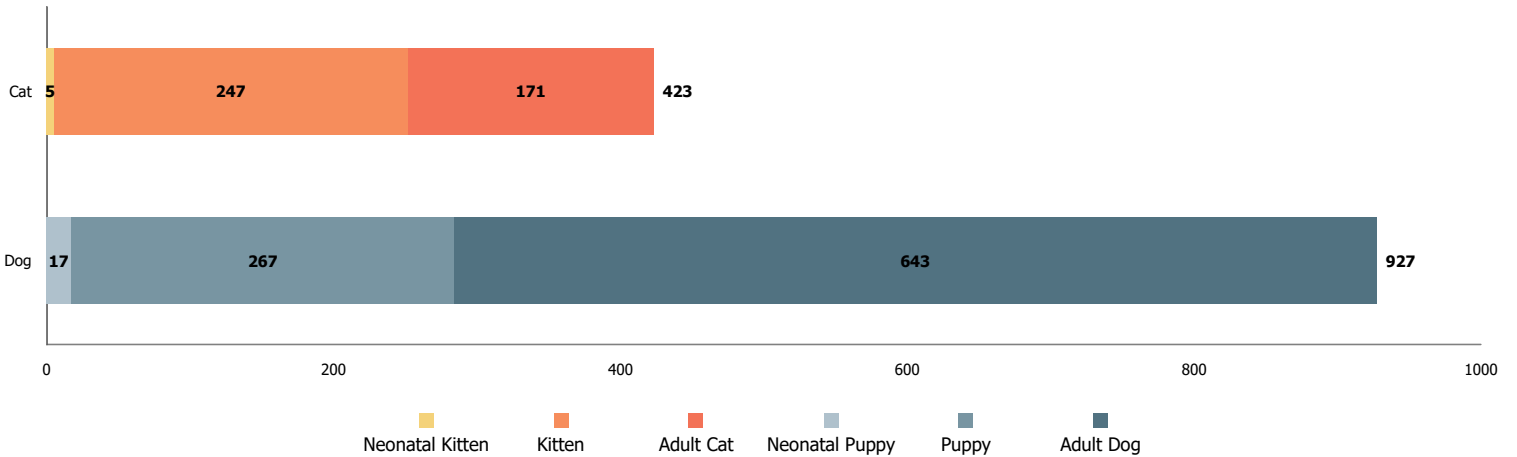

Yearly December Intakes by Intake Type

Yearly December Intakes by Animal Type

# Austin Animal Center December 2018 Outcomes

	 Neonatal Kitten	 Kitten	 Adult Cat	 Neonatal Puppy	 Puppy	 Adult Dog	Total
<b>Adoption</b>	0	205	84	0	206	303	<b>798</b>
<b>Deceased</b>	1	0	3	2	0	1	<b>7</b>
<b>Humane Euthanasia</b>	0	2	2	0	0	2	<b>6</b>
<b>RTO</b>	0	6	21	0	20	220	<b>267</b>
<b>Rto-Adopt</b>	0	0	2	0	1	16	<b>19</b>
<b>Shelter Neuter Return</b>	0	23	29	0	0	0	<b>52</b>
<b>Transfer</b>	4	11	30	15	40	101	<b>201</b>
<b>Total</b>	<b>5</b>	<b>247</b>	<b>171</b>	<b>17</b>	<b>267</b>	<b>643</b>	<b>1,350</b>

Outcomes by Outcome Type

Age Breakdown

Outcomes by Age Breakdown