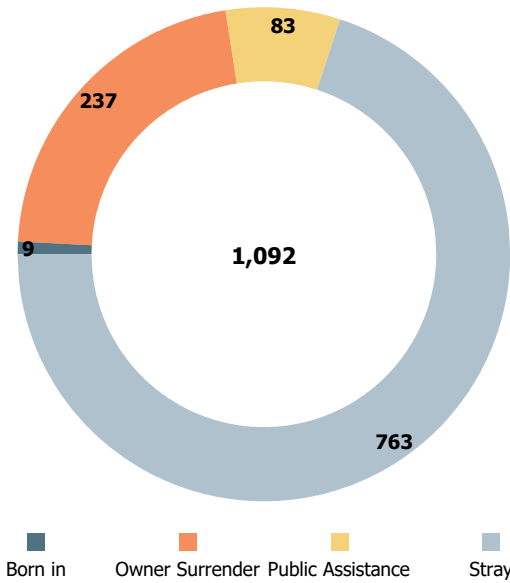

# Austin Animal Center December 2018 Intakes

	 Neonatal Kitten	 Kitten	 Adult Cat	 Neonatal Puppy	 Puppy	 Adult Dog	Total
<b>Born in</b>	3	0	0	6	0	0	<b>9</b>
<b>Owner Surrender</b>	0	31	33	12	33	128	<b>237</b>
<b>Public Assistance</b>	0	4	4	0	7	68	<b>83</b>
<b>Stray</b>	14	86	100	20	138	405	<b>763</b>
<b>Total</b>	<b>17</b>	<b>121</b>	<b>137</b>	<b>38</b>	<b>178</b>	<b>601</b>	<b>1,092</b>

## Age Breakdown

### Neonatal

  under 6 weeks old

## Live Release Rates by Age Breakdown