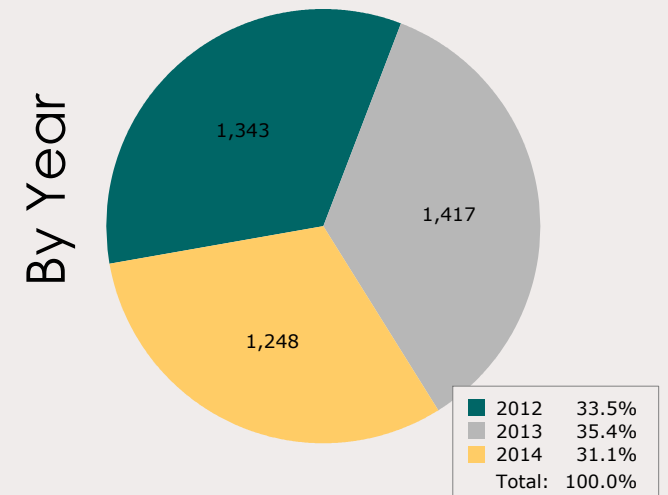

March 2012 to 2014 Intakes

	2012			2013			2014		
	Cats	Dogs	Total	Cats	Dogs	Total	Cats	Dogs	Total
Owner Surrender	125	241	366	120	240	360	103	169	272
Public Assistance	8	54	62	22	100	122	11	70	81
Request for Humane Euthanasia	0	2	2	3	5	8	0	6	6
Stray	286	627	913	287	640	927	239	650	889
Total	419	924	1,343	432	985	1,417	353	895	1,248