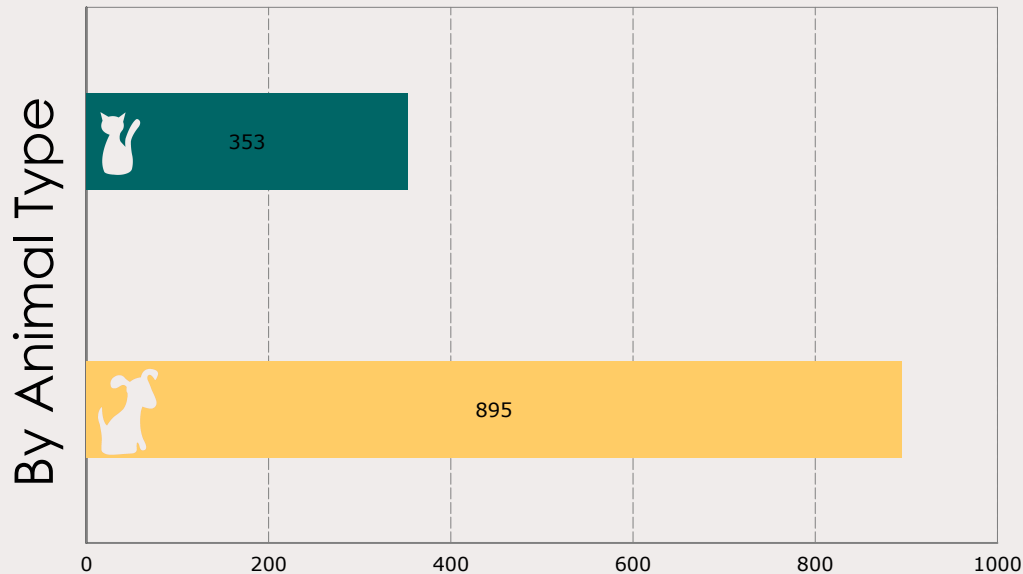

## Monthly Report

# March 2014 Intakes

	 Neonatal Kitten	 Kitten	 Adult Cat	 Neonatal Puppy	 Puppy	 Adult Dog	<b>Total</b>
<b>Neonatal Kitten/Puppy:</b> < 6 weeks old <b>Kitten/Puppy:</b> >= 6 weeks old & < 1 year old <b>Adult Cat/Dog:</b> >= 1 year old							
Owner Surrender	4	38	61	10	36	123	<b>272</b>
Public Assistance	0	1	10	0	8	62	<b>81</b>
Request for Humane Euthanasia	0	0	0	0	1	5	<b>6</b>
Stray	60	55	124	30	173	447	<b>889</b>
<b>Total</b>	<b>64</b>	<b>94</b>	<b>195</b>	<b>40</b>	<b>218</b>	<b>637</b>	<b>1,248</b>