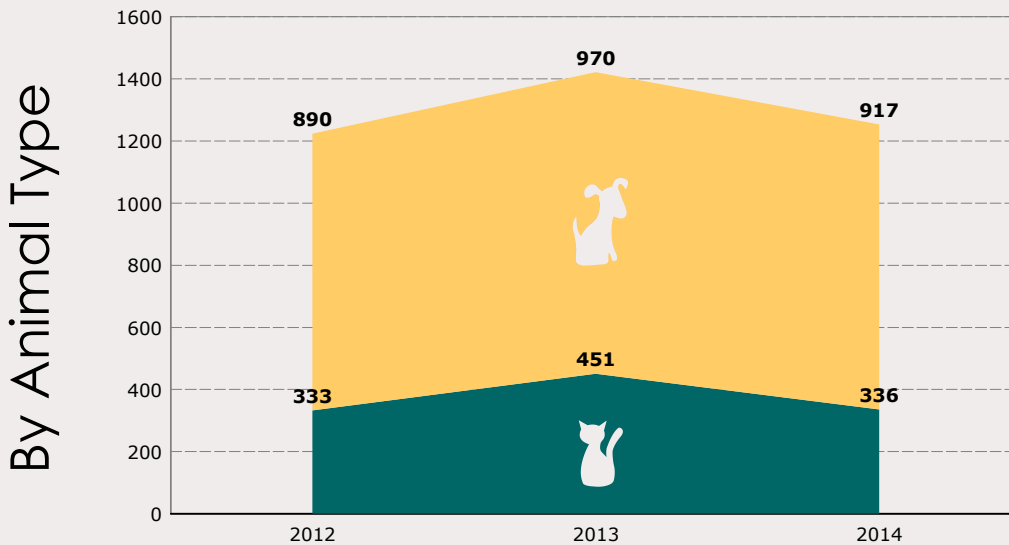

March 2012 to 2014 Outcomes

	2012			2013			2014		
	Cats	Dogs	Total	Cats	Dogs	Total	Cats	Dogs	Total
Adopted	81	361	442	149	358	507	86	389	475
Deceased	9	0	9	3	2	5	6	2	8
Humanely Euthanized	17	55	72	41	71	112	23	59	82
Missing	0	0	0	0	1	1	0	0	0
Returned to Owner	23	211	234	34	300	334	35	265	300
Transferred	203	263	466	224	238	462	186	202	388
Total	333	890	1,223	451	970	1,421	336	917	1,253