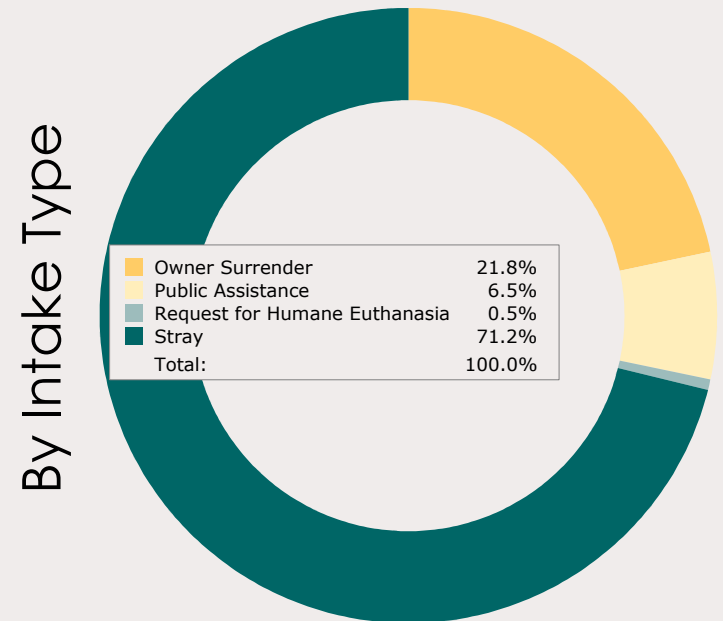

# March 2014 Intakes

	 Neonatal Kitten	 Kitten	 Adult Cat	 Neonatal Puppy	 Puppy	 Adult Dog	<b>Total</b>
<b>Neonatal Kitten/Puppy:</b> < 6 weeks old <b>Kitten/Puppy:</b> >= 6 weeks old & < 1 year old <b>Adult Cat/Dog:</b> >= 1 year old							
Owner Surrender	4	38	61	10	36	123	<b>272</b>
Public Assistance	0	1	10	0	8	62	<b>81</b>
Request for Humane Euthanasia	0	0	0	0	1	5	<b>6</b>
Stray	60	55	124	30	173	447	<b>889</b>
<b>Total</b>	<b>64</b>	<b>94</b>	<b>195</b>	<b>40</b>	<b>218</b>	<b>637</b>	<b>1,248</b>