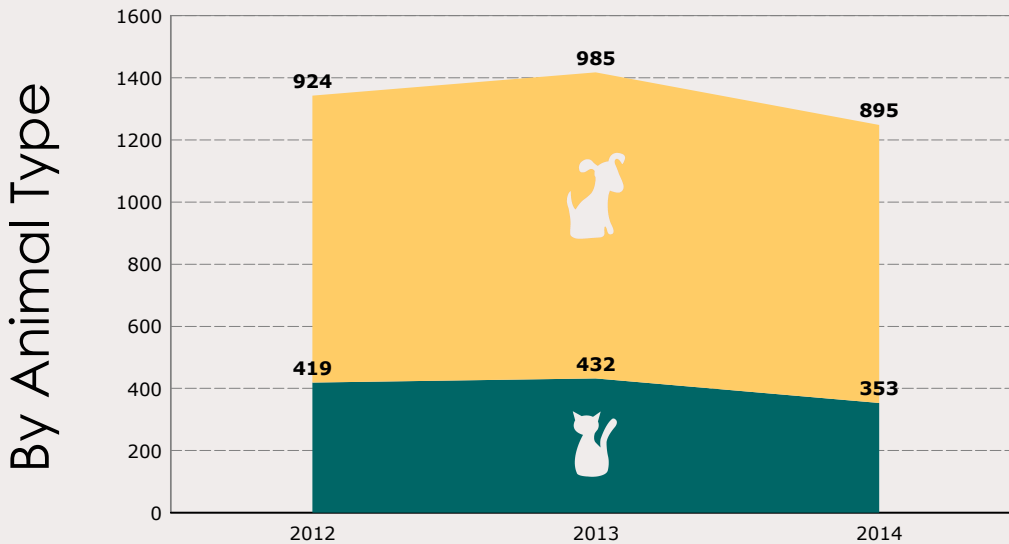

March 2012 to 2014 Intakes

	2012			2013			2014		
	Cats	Dogs	Total	Cats	Dogs	Total	Cats	Dogs	Total
Owner Surrender	125	241	366	120	240	360	103	169	272
Public Assistance	8	54	62	22	100	122	11	70	81
Request for Humane Euthanasia	0	2	2	3	5	8	0	6	6
Stray	286	627	913	287	640	927	239	650	889
Total	419	924	1,343	432	985	1,417	353	895	1,248