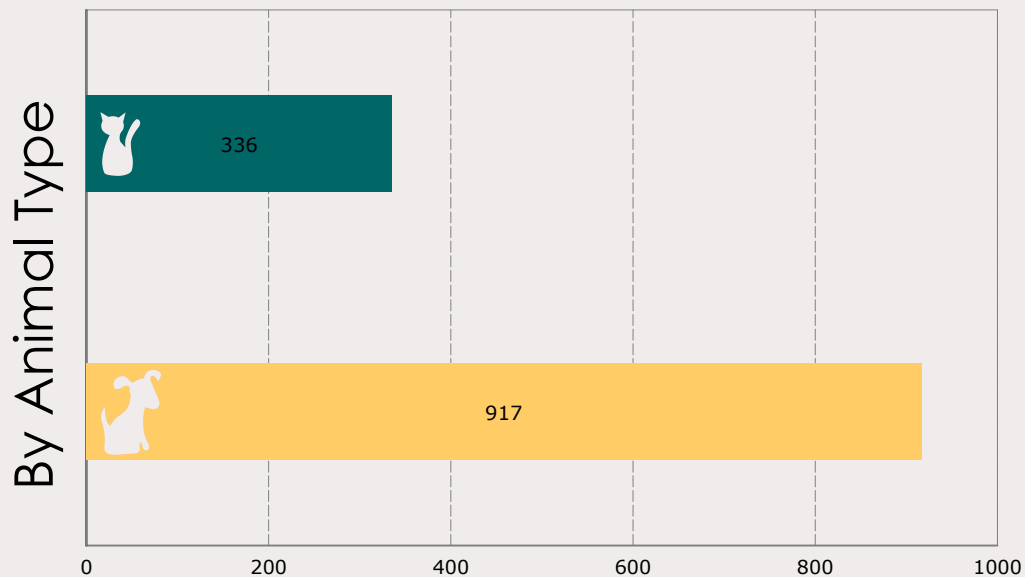

March 2014 Outcomes

							Total
Neonatal Kitten/Puppy: < 6 weeks old Kitten/Puppy: >= 6 weeks old & < 1 year old Adult Cat/Dog: >= 1 year old	Neonatal Kitten	Kitten	Adult Cat	Neonatal Puppy	Puppy	Adult Dog	Total
Adopted	0	49	37	0	130	259	475
Deceased	0	0	6	0	0	2	8
Humanely Euthanized	0	0	23	0	3	56	82
Returned to Owner	0	6	29	8	23	234	300
Transferred	42	54	90	20	73	109	388
Total	42	109	185	28	229	660	1,253