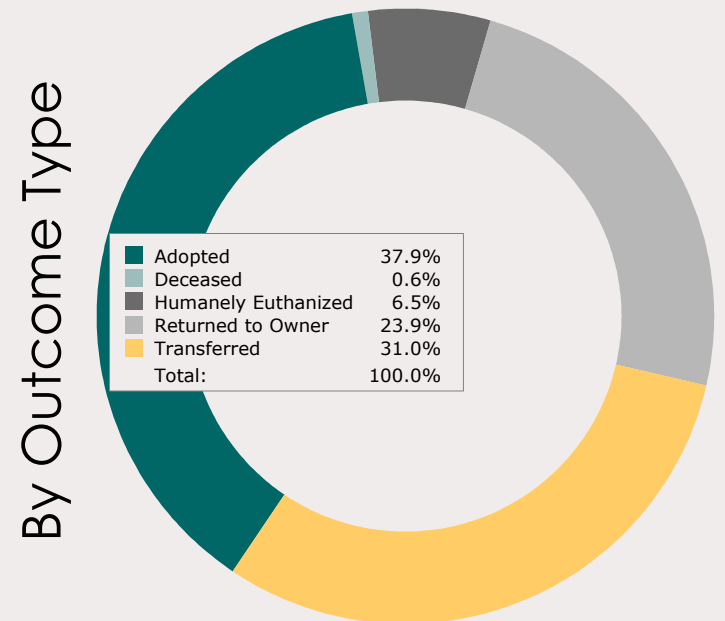

March 2014 Outcomes

							Total
Neonatal Kitten/Puppy: < 6 weeks old Kitten/Puppy: >= 6 weeks old & < 1 year old Adult Cat/Dog: >= 1 year old	Neonatal Kitten	Kitten	Adult Cat	Neonatal Puppy	Puppy	Adult Dog	Total
Adopted	0	49	37	0	130	259	475
Deceased	0	0	6	0	0	2	8
Humanely Euthanized	0	0	23	0	3	56	82
Returned to Owner	0	6	29	8	23	234	300
Transferred	42	54	90	20	73	109	388
Total	42	109	185	28	229	660	1,253