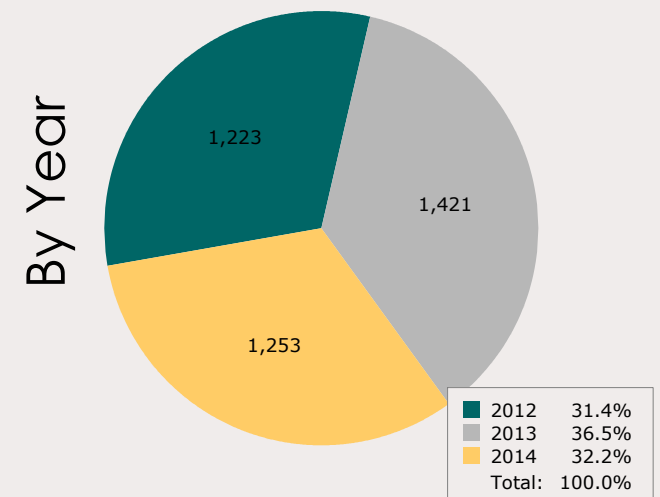

March 2012 to 2014 Outcomes

	2012			2013			2014		
	Cats	Dogs	Total	Cats	Dogs	Total	Cats	Dogs	Total
Adopted	81	361	442	149	358	507	86	389	475
Deceased	9	0	9	3	2	5	6	2	8
Humanely Euthanized	17	55	72	41	71	112	23	59	82
Missing	0	0	0	0	1	1	0	0	0
Returned to Owner	23	211	234	34	300	334	35	265	300
Transferred	203	263	466	224	238	462	186	202	388
Total	333	890	1,223	451	970	1,421	336	917	1,253