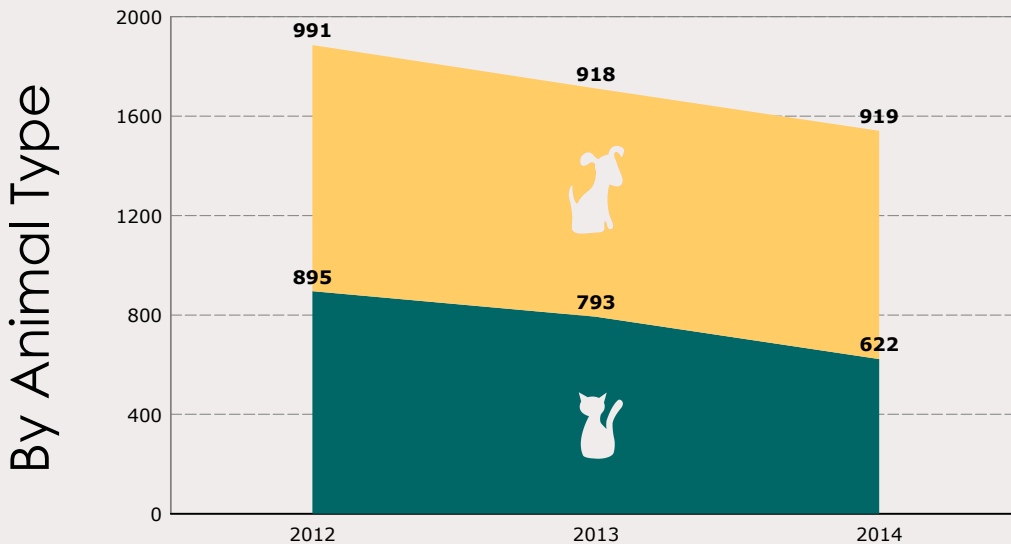

May 2012 to 2014 Outcomes

	2012			2013			2014		
	Cats	Dogs	Total	Cats	Dogs	Total	Cats	Dogs	Total
Adopted	227	440	667	205	360	565	148	354	502
Deceased	22	2	24	10	5	15	8	5	13
Humanely Euthanized	92	61	153	60	56	116	35	54	89
Missing	0	0	0	0	0	0	0	1	1
Returned to Owner	22	216	238	35	251	286	21	279	300
Transferred	532	272	804	483	246	729	410	226	636
Total	895	991	1,886	793	918	1,711	622	919	1,541