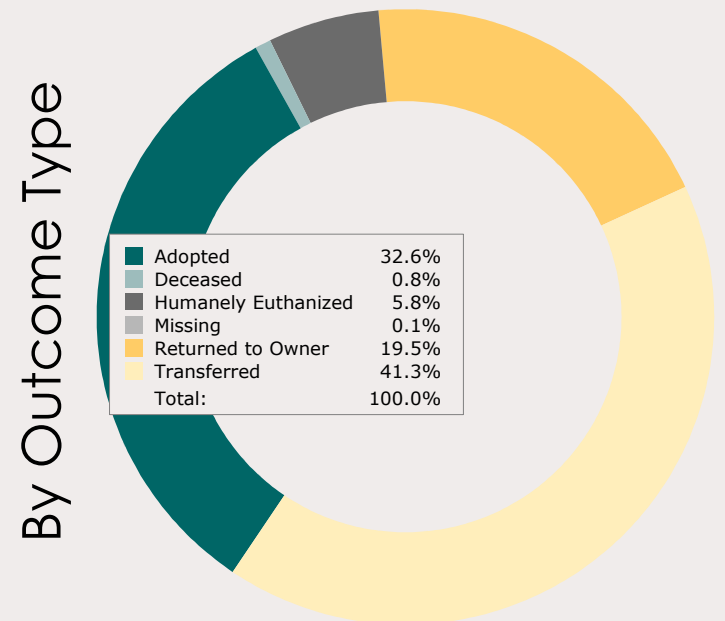

May 2014 Outcomes

	Neonatal Kitten	Kitten	Adult Cat	Neonatal Puppy	Puppy	Adult Dog	Total
Neonatal Kitten/Puppy: < 6 weeks old Kitten/Puppy: >= 6 weeks old & < 1 year old Adult Cat/Dog: >= 1 year old							
Adopted	0	113	35	0	126	228	502
Deceased	4	3	1	0	1	4	13
Humanely Euthanized	13	5	17	1	4	49	89
Missing	0	0	0	0	0	1	1
Returned to Owner	0	4	17	0	30	249	300
Transferred	225	71	114	26	79	121	636
Total	242	196	184	27	240	652	1,541