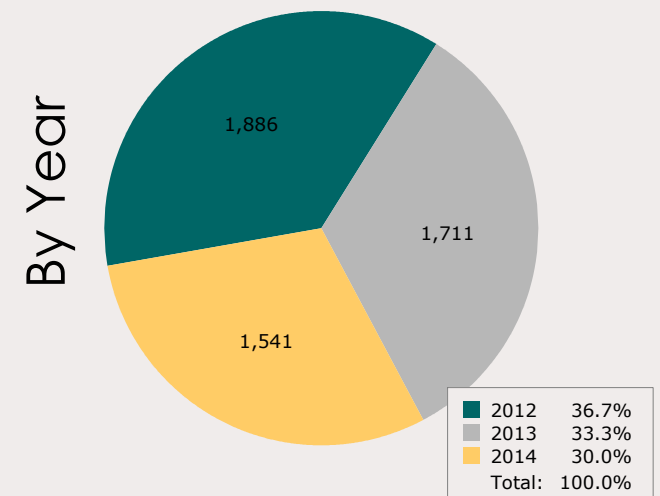

May 2012 to 2014 Outcomes

	2012			2013			2014		
	Cats	Dogs	Total	Cats	Dogs	Total	Cats	Dogs	Total
Adopted	227	440	667	205	360	565	148	354	502
Deceased	22	2	24	10	5	15	8	5	13
Humanely Euthanized	92	61	153	60	56	116	35	54	89
Missing	0	0	0	0	0	0	0	1	1
Returned to Owner	22	216	238	35	251	286	21	279	300
Transferred	532	272	804	483	246	729	410	226	636
Total	895	991	1,886	793	918	1,711	622	919	1,541