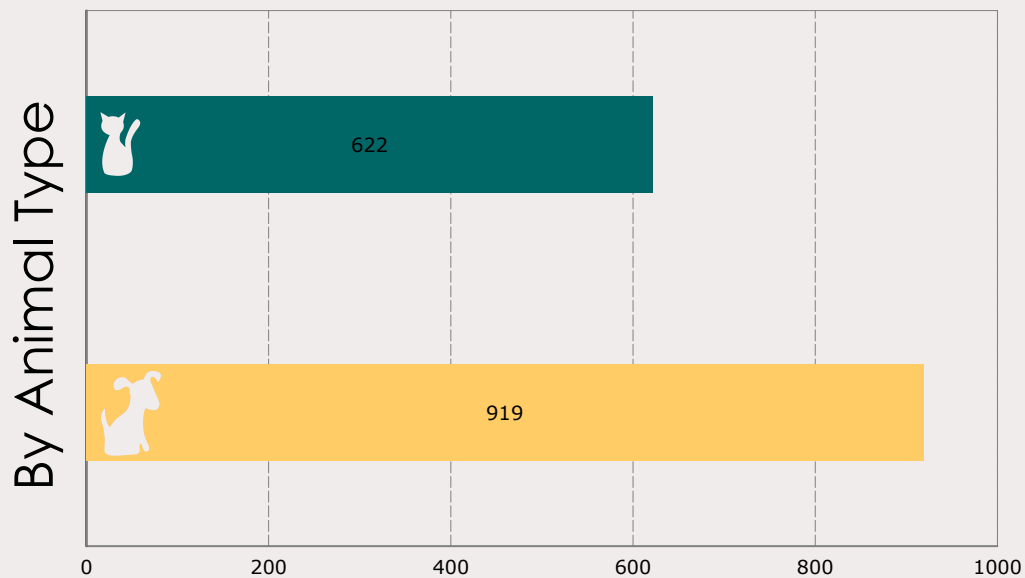

# May 2014 Intakes

	 Neonatal Kitten	 Kitten	 Adult Cat	 Neonatal Puppy	 Puppy	 Adult Dog	<b>Total</b>
<b>Neonatal Kitten/Puppy:</b> < 6 weeks old <b>Kitten/Puppy:</b> >= 6 weeks old & < 1 year old <b>Adult Cat/Dog:</b> >= 1 year old							
Owner Surrender	20	47	68	4	39	112	<b>290</b>
Public Assistance	1	2	2	0	17	84	<b>106</b>
Request for Humane Euthanasia	0	0	2	0	0	3	<b>5</b>
Stray	430	186	143	79	176	452	<b>1,466</b>
<b>Total</b>	<b>451</b>	<b>235</b>	<b>215</b>	<b>83</b>	<b>232</b>	<b>651</b>	<b>1,867</b>

# May 2012 to 2014 Intakes

	2012			2013			2014		
	Cats	Dogs	Total	Cats	Dogs	Total	Cats	Dogs	Total
Owner Surrender	300	244	<b>544</b>	228	191	<b>419</b>	135	155	<b>290</b>
Public Assistance	8	99	<b>107</b>	11	86	<b>97</b>	5	101	<b>106</b>
Request for Humane Euthanasia	1	2	<b>3</b>	3	6	<b>9</b>	2	3	<b>5</b>
Stray	926	658	<b>1,584</b>	770	620	<b>1,390</b>	759	707	<b>1,466</b>
<b>Total</b>	<b>1,235</b>	<b>1,003</b>	<b>2,238</b>	<b>1,012</b>	<b>903</b>	<b>1,915</b>	<b>901</b>	<b>966</b>	<b>1,867</b>

# May 2014 Outcomes

	 Neonatal Kitten	 Kitten	 Adult Cat	 Neonatal Puppy	 Puppy	 Adult Dog	<b>Total</b>
<b>Neonatal Kitten/Puppy:</b> < 6 weeks old <b>Kitten/Puppy:</b> >= 6 weeks old & < 1 year old <b>Adult Cat/Dog:</b> >= 1 year old							
Adopted	0	113	35	0	126	228	<b>502</b>
Deceased	4	3	1	0	1	4	<b>13</b>
Humanely Euthanized	13	5	17	1	4	49	<b>89</b>
Missing	0	0	0	0	0	1	<b>1</b>
Returned to Owner	0	4	17	0	30	249	<b>300</b>
Transferred	225	71	114	26	79	121	<b>636</b>
<b>Total</b>	<b>242</b>	<b>196</b>	<b>184</b>	<b>27</b>	<b>240</b>	<b>652</b>	<b>1,541</b>