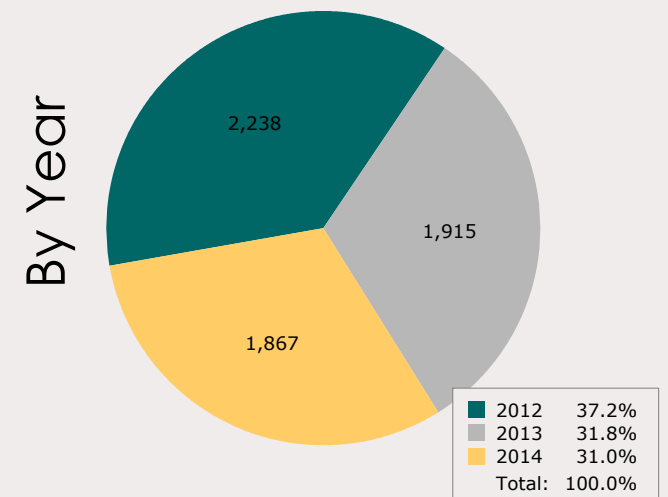

May 2012 to 2014 Intakes

	2012			2013			2014		
	Cats	Dogs	Total	Cats	Dogs	Total	Cats	Dogs	Total
Owner Surrender	300	244	544	228	191	419	135	155	290
Public Assistance	8	99	107	11	86	97	5	101	106
Request for Humane Euthanasia	1	2	3	3	6	9	2	3	5
Stray	926	658	1,584	770	620	1,390	759	707	1,466
Total	1,235	1,003	2,238	1,012	903	1,915	901	966	1,867