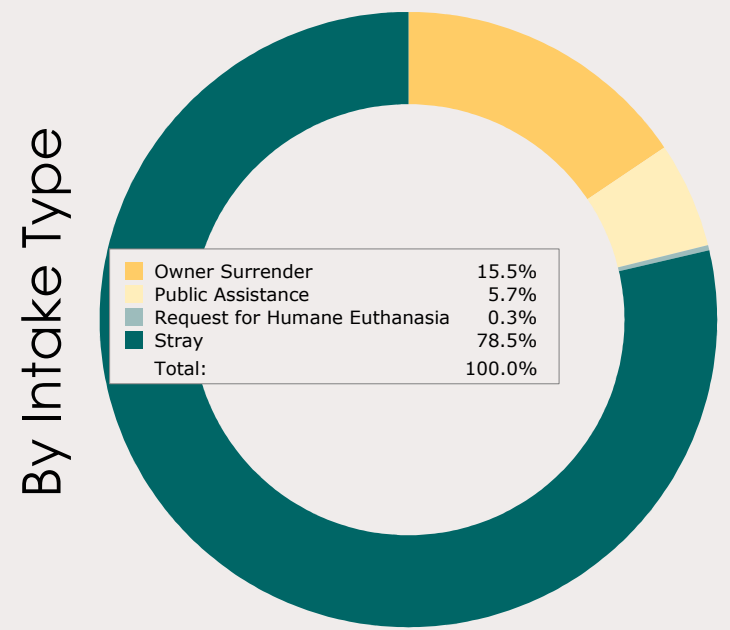

# May 2014 Intakes

	 Neonatal Kitten	 Kitten	 Adult Cat	 Neonatal Puppy	 Puppy	 Adult Dog	<b>Total</b>
<b>Neonatal Kitten/Puppy:</b> < 6 weeks old <b>Kitten/Puppy:</b> >= 6 weeks old & < 1 year old <b>Adult Cat/Dog:</b> >= 1 year old							
Owner Surrender	20	47	68	4	39	112	<b>290</b>
Public Assistance	1	2	2	0	17	84	<b>106</b>
Request for Humane Euthanasia	0	0	2	0	0	3	<b>5</b>
Stray	430	186	143	79	176	452	<b>1,466</b>
<b>Total</b>	<b>451</b>	<b>235</b>	<b>215</b>	<b>83</b>	<b>232</b>	<b>651</b>	<b>1,867</b>