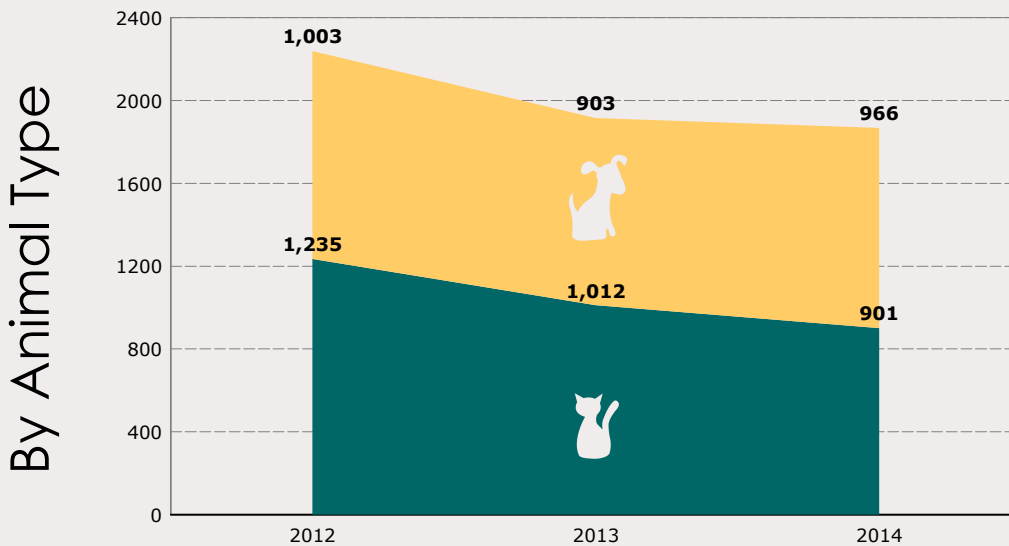

May 2012 to 2014 Intakes

	2012			2013			2014		
	Cats	Dogs	Total	Cats	Dogs	Total	Cats	Dogs	Total
Owner Surrender	300	244	544	228	191	419	135	155	290
Public Assistance	8	99	107	11	86	97	5	101	106
Request for Humane Euthanasia	1	2	3	3	6	9	2	3	5
Stray	926	658	1,584	770	620	1,390	759	707	1,466
Total	1,235	1,003	2,238	1,012	903	1,915	901	966	1,867