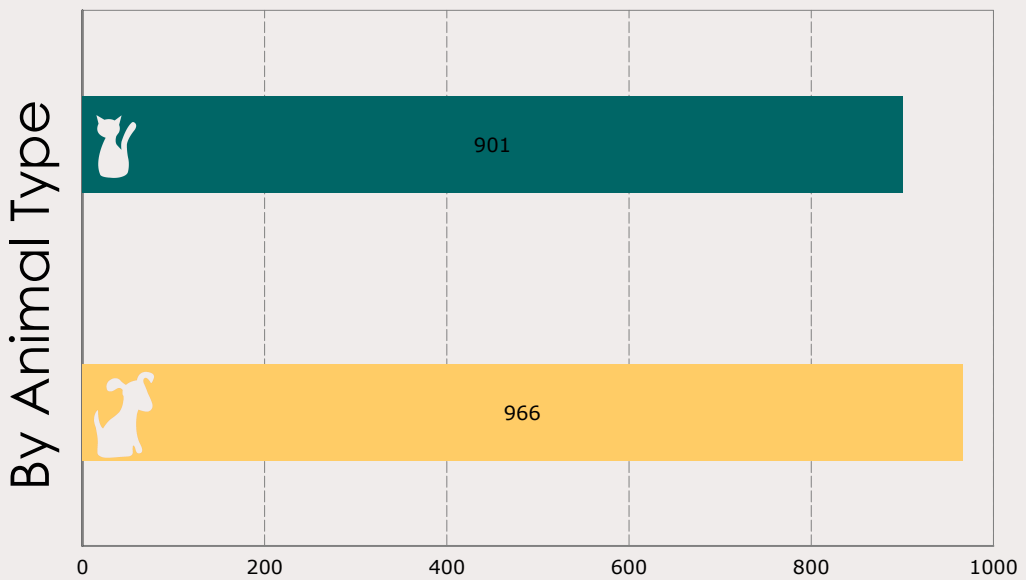

## Monthly Report

# May 2014 Intakes

	 Neonatal Kitten	 Kitten	 Adult Cat	 Neonatal Puppy	 Puppy	 Adult Dog	<b>Total</b>
<b>Neonatal Kitten/Puppy:</b> < 6 weeks old <b>Kitten/Puppy:</b> >= 6 weeks old & < 1 year old <b>Adult Cat/Dog:</b> >= 1 year old							
Owner Surrender	20	47	68	4	39	112	<b>290</b>
Public Assistance	1	2	2	0	17	84	<b>106</b>
Request for Humane Euthanasia	0	0	2	0	0	3	<b>5</b>
Stray	430	186	143	79	176	452	<b>1,466</b>
<b>Total</b>	<b>451</b>	<b>235</b>	<b>215</b>	<b>83</b>	<b>232</b>	<b>651</b>	<b>1,867</b>