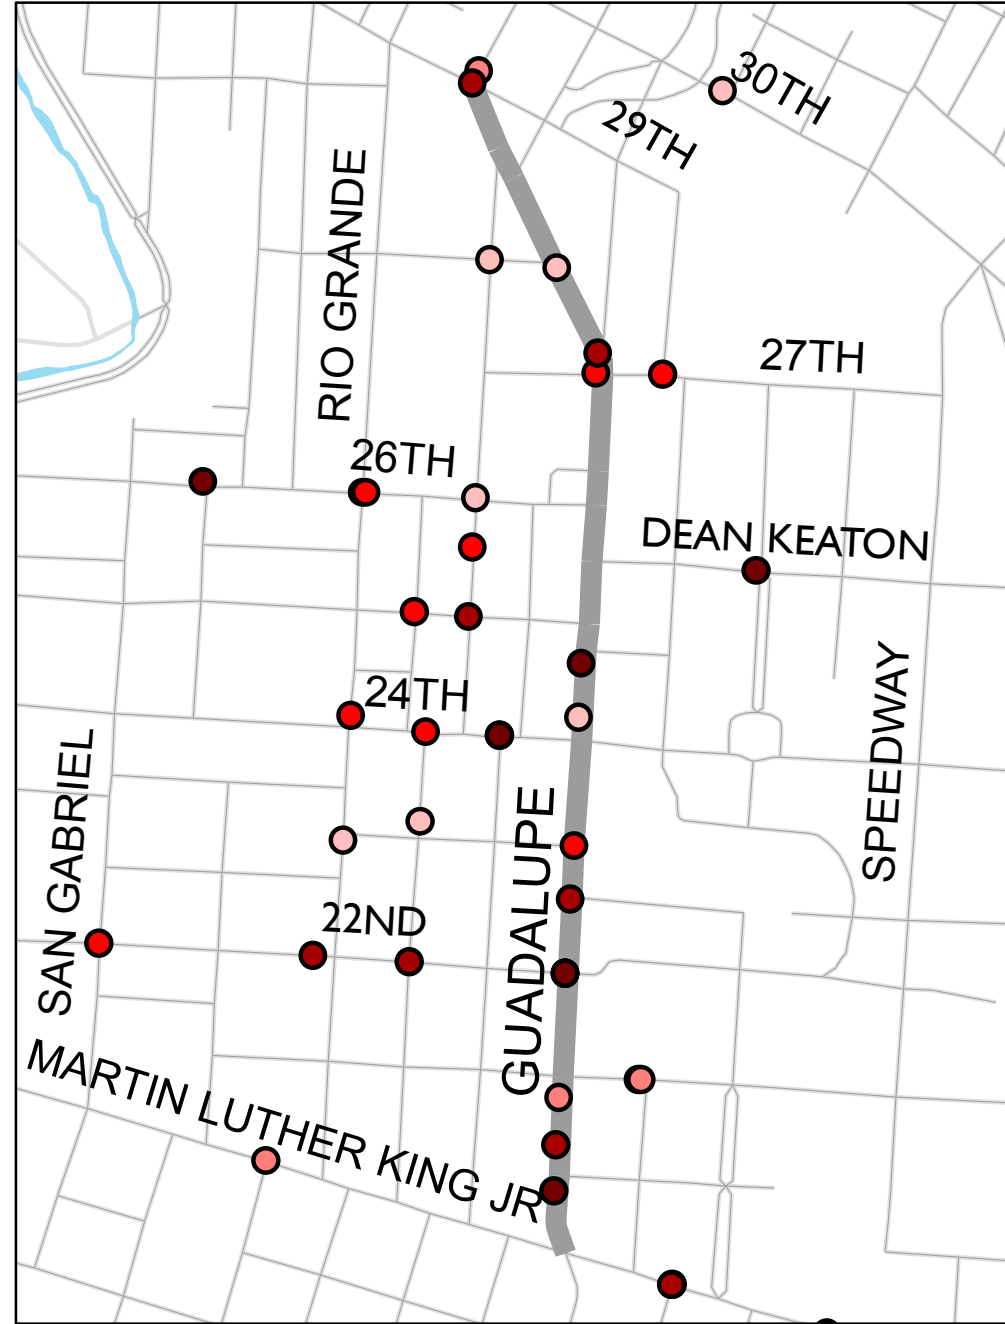

# Bicycle and Pedestrian Crash Locations, 2009-2013

Guadalupe St., MLK to 29th, Austin TX

Bicycle

Pedestrian

○ 2009   ○ 2010   ● 2011   ● 2012   ● 2013

0   0.1   0.2   0.3   0.4   0.5 Miles