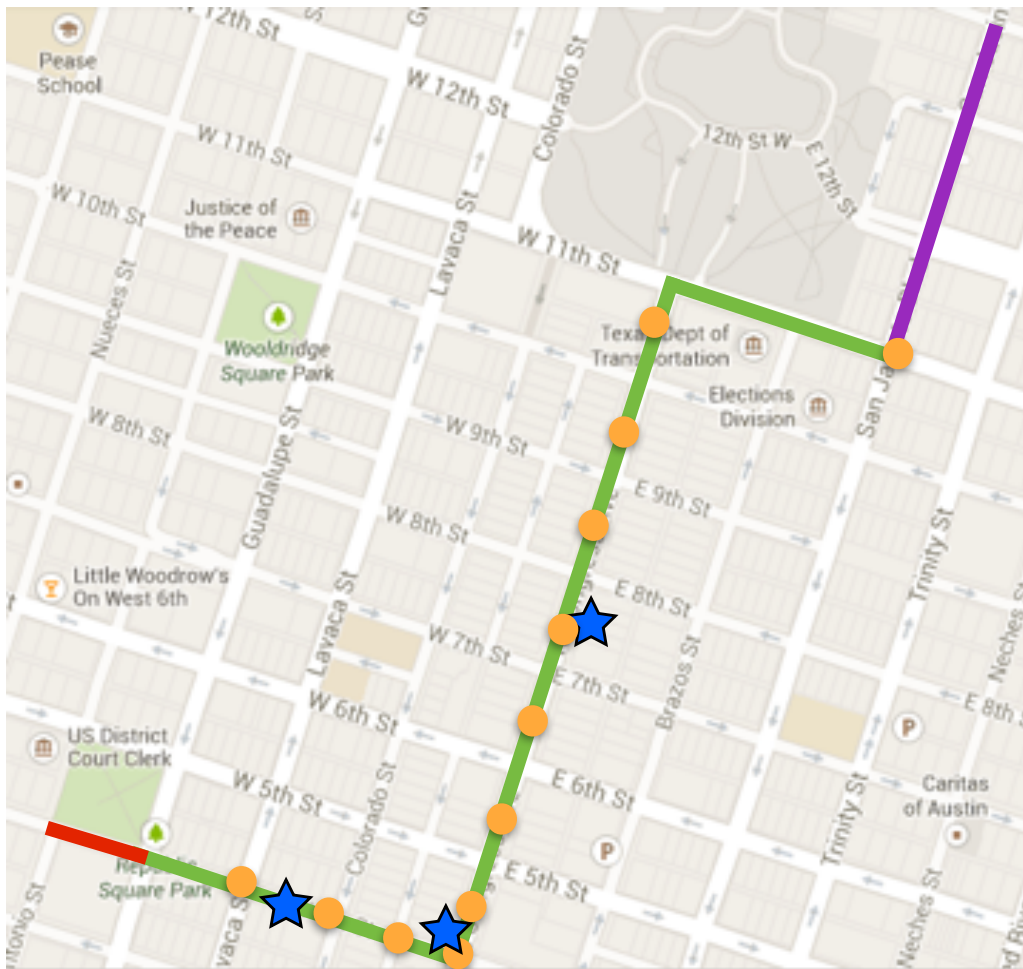

AUSTIN

★ PRIDE ★

Austin PRIDE Parade Route

LEGEND

- Parade Staging
- Parade Route
- Emcee Stage
- Parade Break Down
- Route Managers

AUSTIN

★ PRIDE ★

Parade Staging Layout

Parade Staging Entrance
You must check in here!

Entrance to Garage A (FREE Parking)

Legend

- Check-in Tent & Water Tent  
 - Portable Toilets 
 - Fire Lane 
 - Float Lineup 
 - Contingents 
 - Street Barricades **xxxxxxx**
- **Floats will line up separately from general lineup.*

***Please remember to check-in at your assigned time. Failure to do so may forfeit the ability of the emcees to announce your group accurately.*