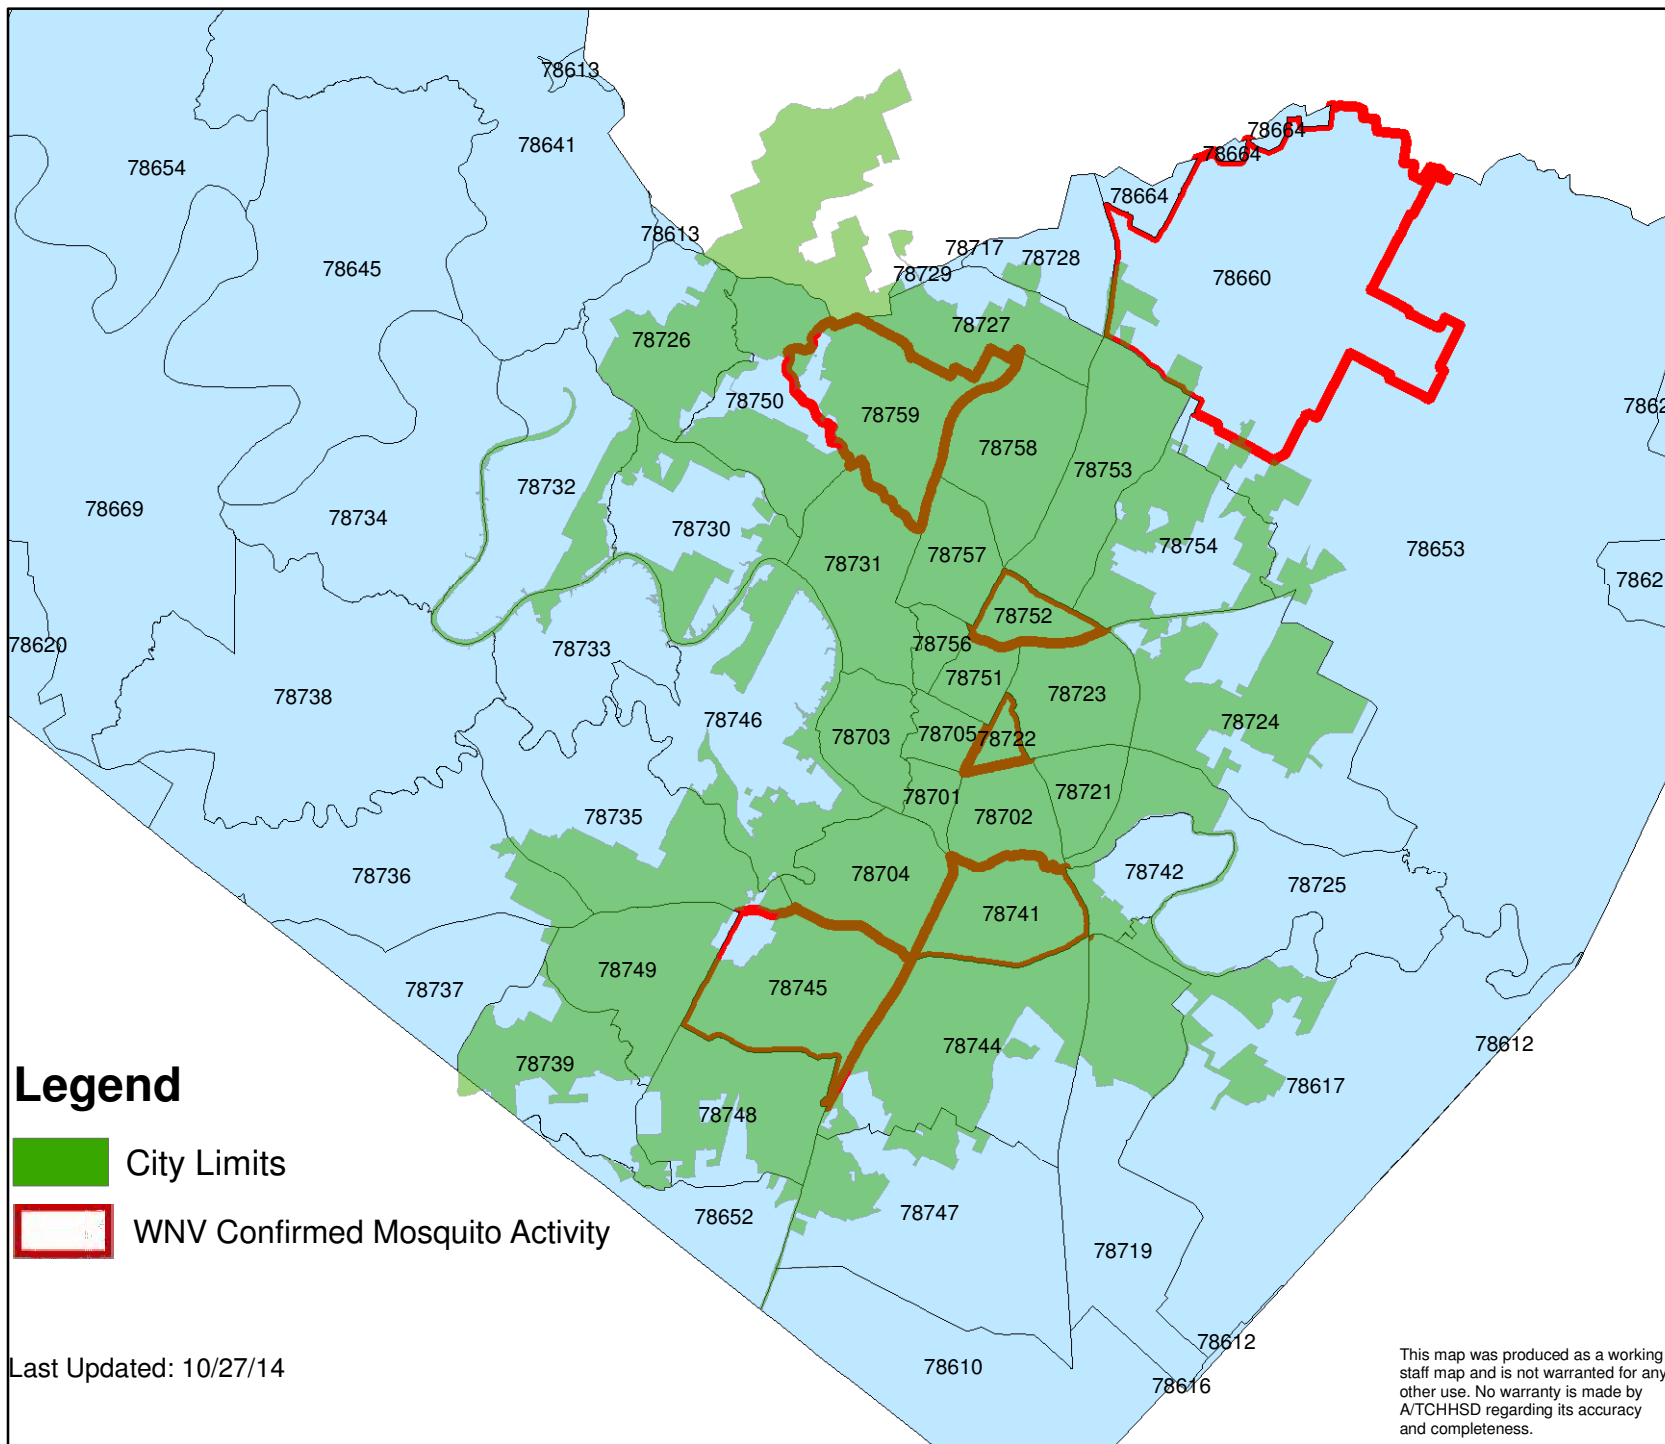

Austin-Travis County HHS Environmental Health Services Division Arbovirus Surveillance 2014

Last Updated: 10/27/14

This map was produced as a working staff map and is not warranted for any other use. No warranty is made by A/TCHSD regarding its accuracy and completeness.