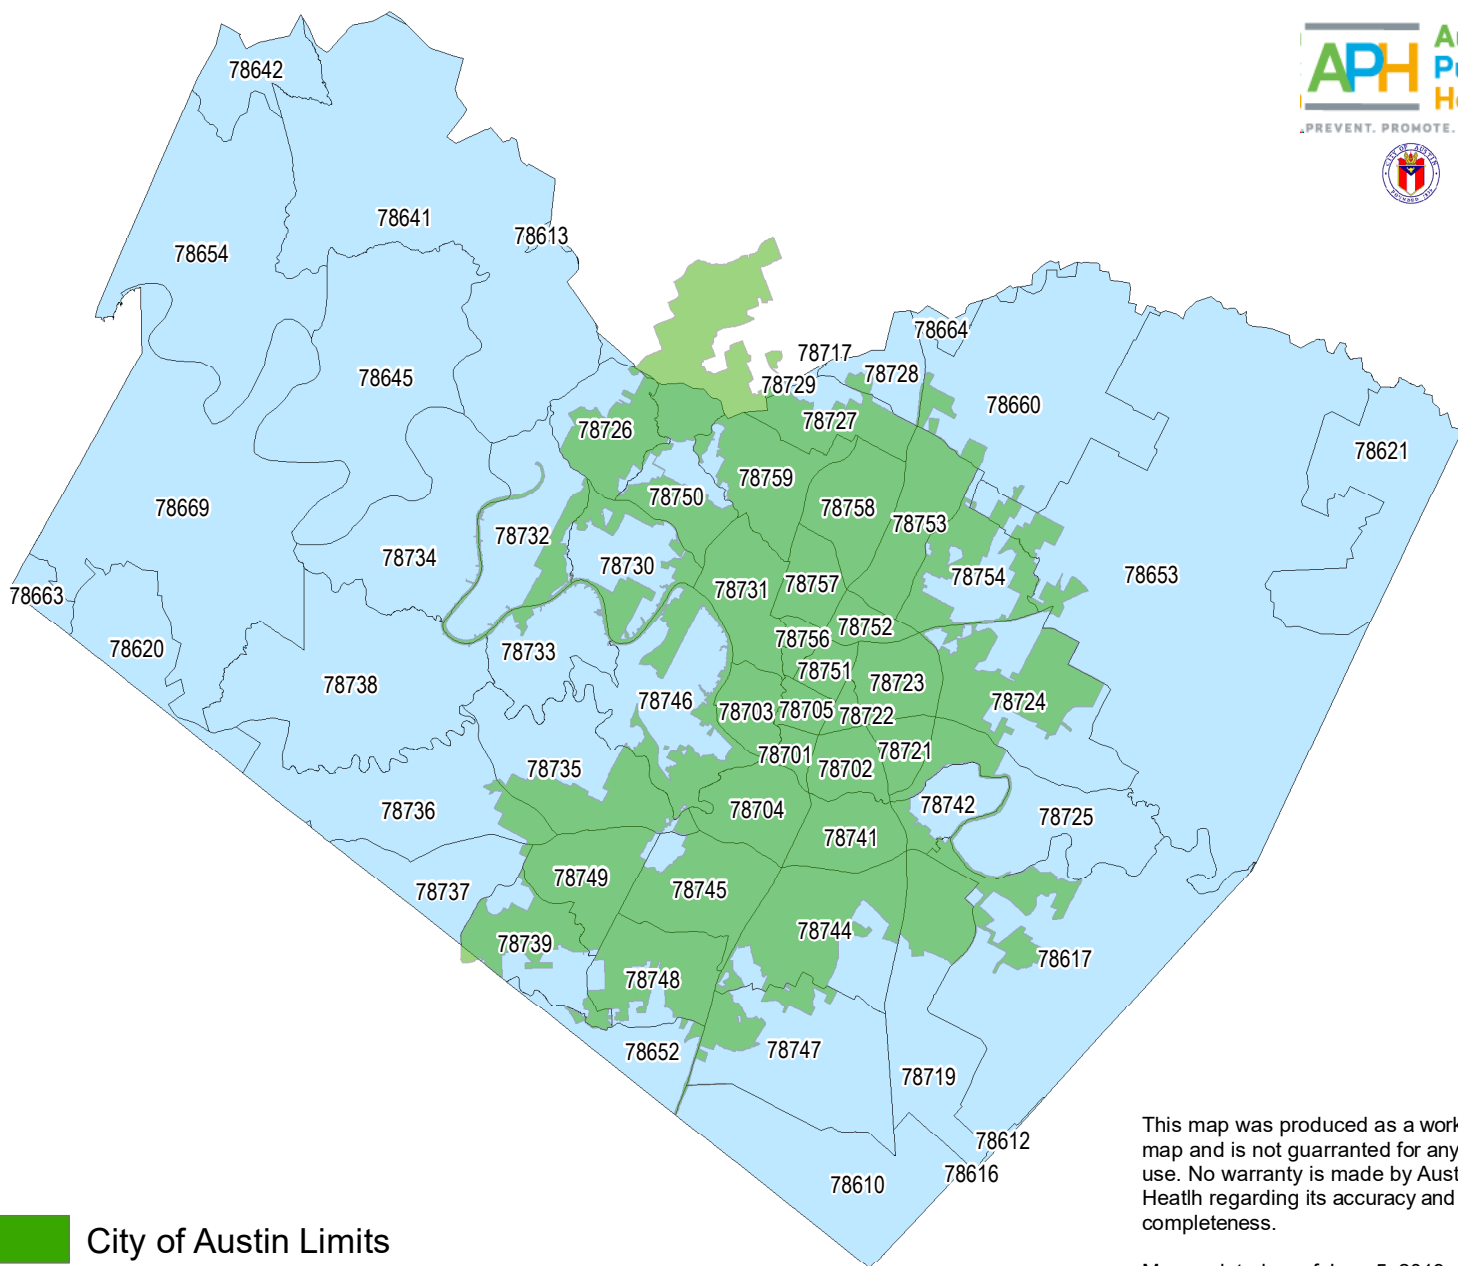

Austin Public Health Environmental Health Services Division Arbovirus Surveillance 2019

 City of Austin Limits

As of June 5, 2019, there are not any positive mosquito pools in any Austin or Travis County zip code.

This map was produced as a working staff map and is not guaranteed for any other use. No warranty is made by Austin Public Health regarding its accuracy and completeness.

Map updated as of June 5, 2019.

For the status of West Nile Virus cases in humans across the state, including Travis County, [click here](#).