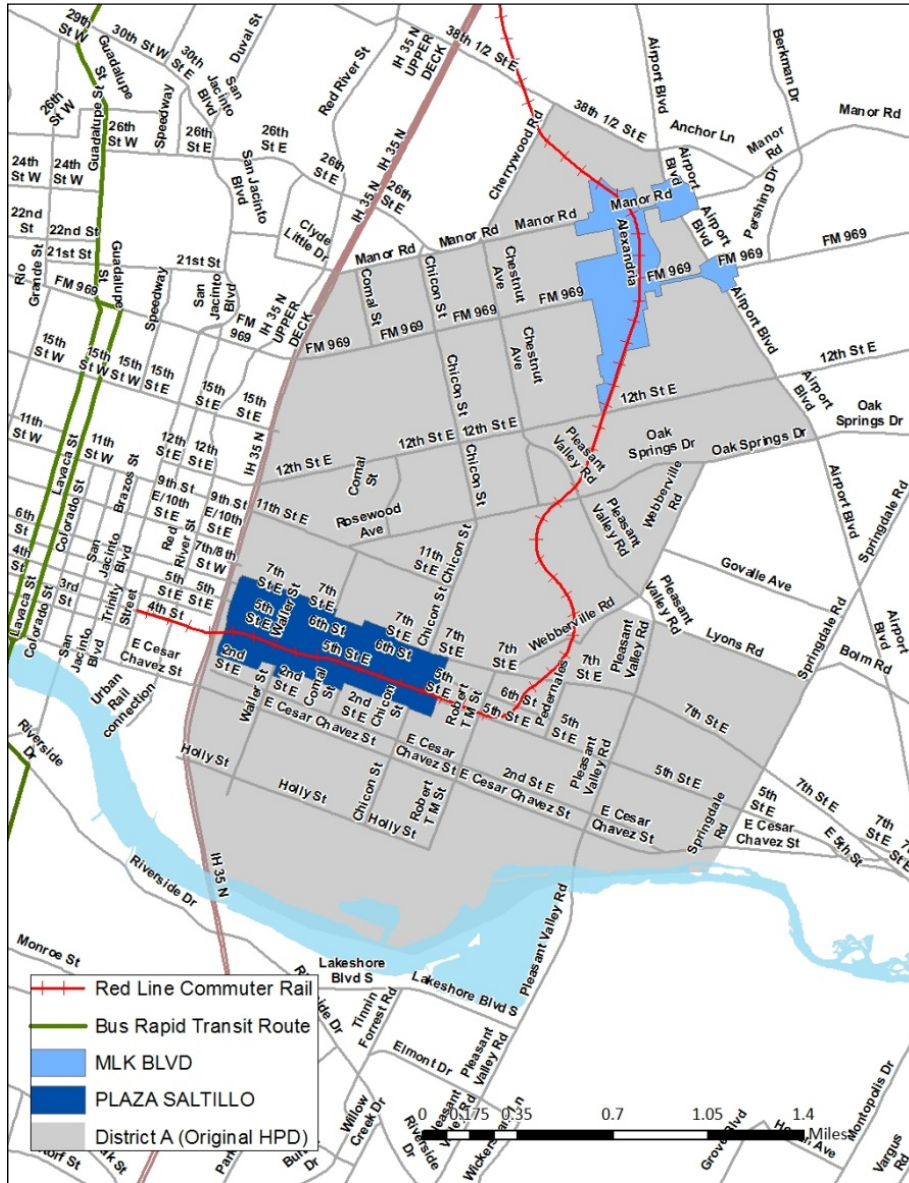

# HPD District A

- Total population of 20,379
- Overall poverty rate of 32.27%.
- Boundaries includes the MLK Blvd TOD and Plaza Saltillo TOD
- Upper Boggy Creek, Central East Austin, Chestnut, Rosewood, Govalle, Holly, and East Cesar Chavez Neighborhood Planning Areas.
- City Council Districts 1, 3, & 9

The demographic change in the area since 2008 reflects the results of economic displacement, which remains a significant threat in this area if new affordable housing is not provided.