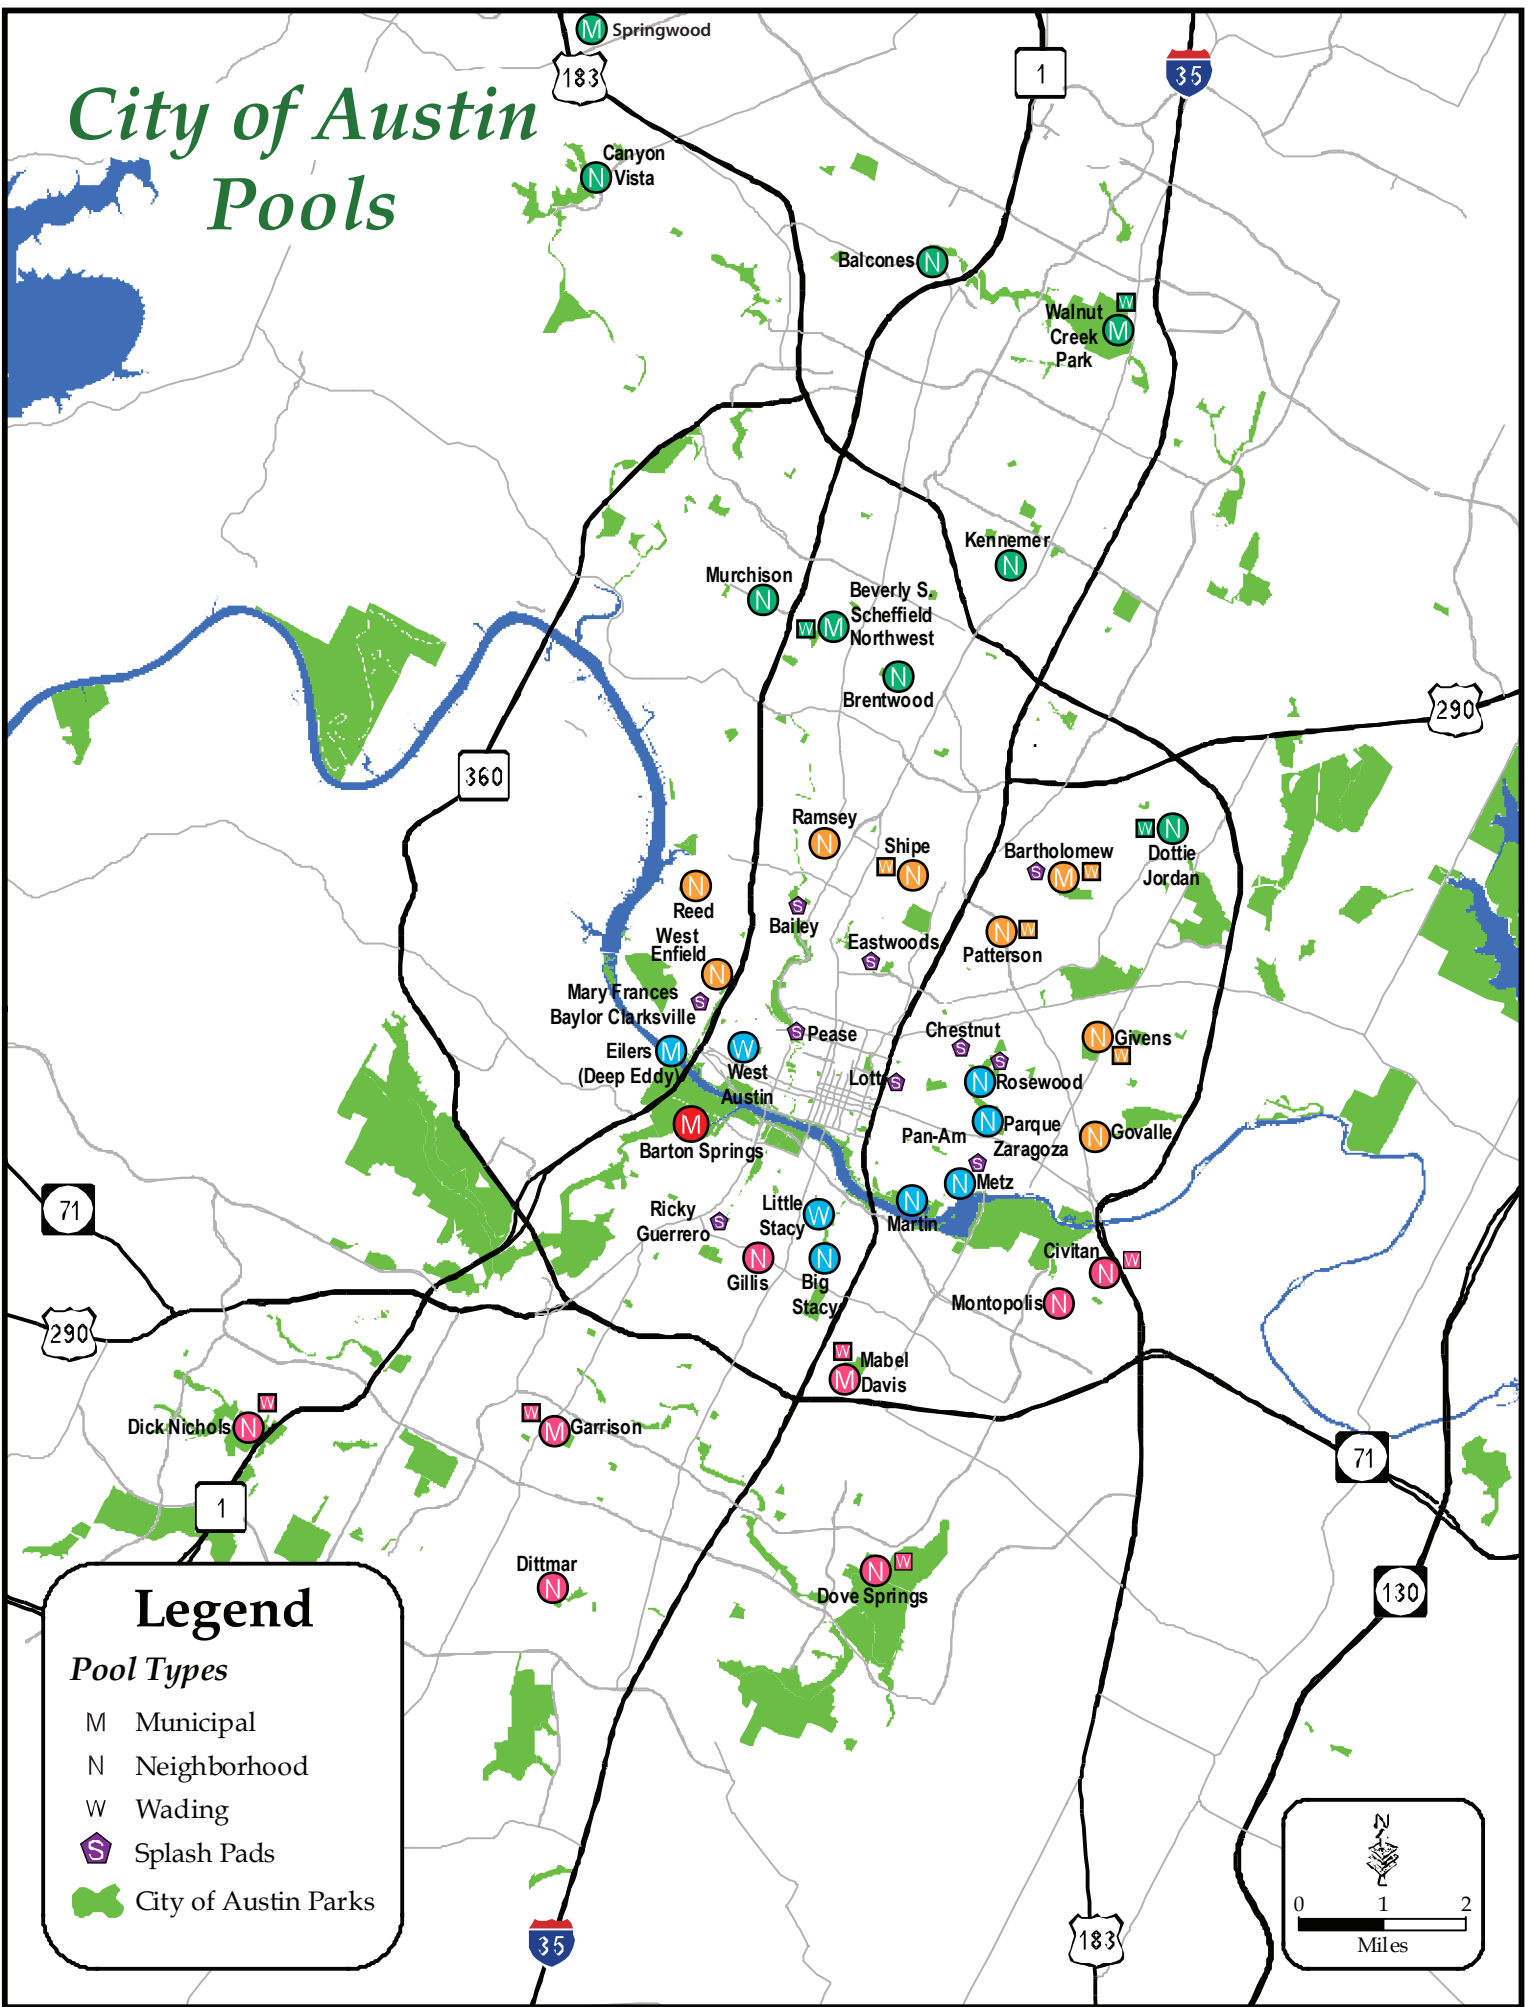

City of Austin Pools

Legend

Pool Types

- M Municipal
- N Neighborhood
- W Wading
- S Splash Pads
- City of Austin Parks