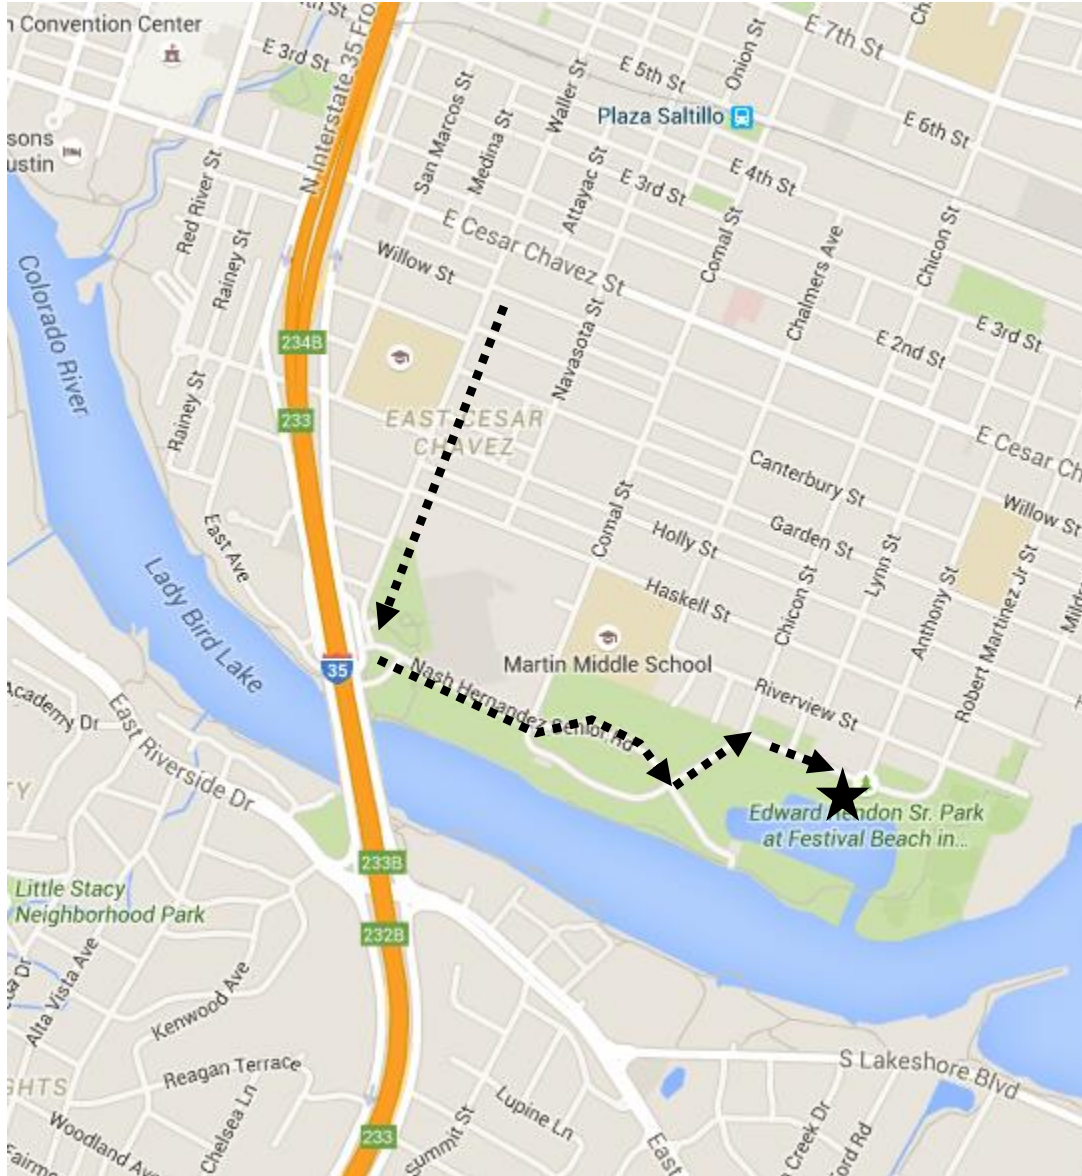

FIESTA GARDENS BUILDING AND PATIO

2101 Jesse E. Segovia Street

[Google Map Navigation](#)

DRIVING DIRECTIONS:

1. From north or south bound IH 35, take Lambie, Holly or Cesar Chavez Streets exits.
2. Head east to Waller Street.
3. Turn right and travel south on Waller Street to Nash Hernandez Sr. Road.
4. Turn east (left) on Nash Hernandez and travel to Chicon Street.
5. Turn north (left) on Chicon Street and travel to Jesse Segovia Street.
6. Turn east (right) on Jesse Segovia Street. Fiesta Gardens will be on your right, just past the fenced West End facility

Due to the proximity to the neighborhood, participants should carpool. Parking is available in 2 lots, both on the North side of the street, 1 West and 1 East of the building. In addition, users may park in the lot adjacent to the Fiesta Gardens West End property. All parking is first-come first-served.