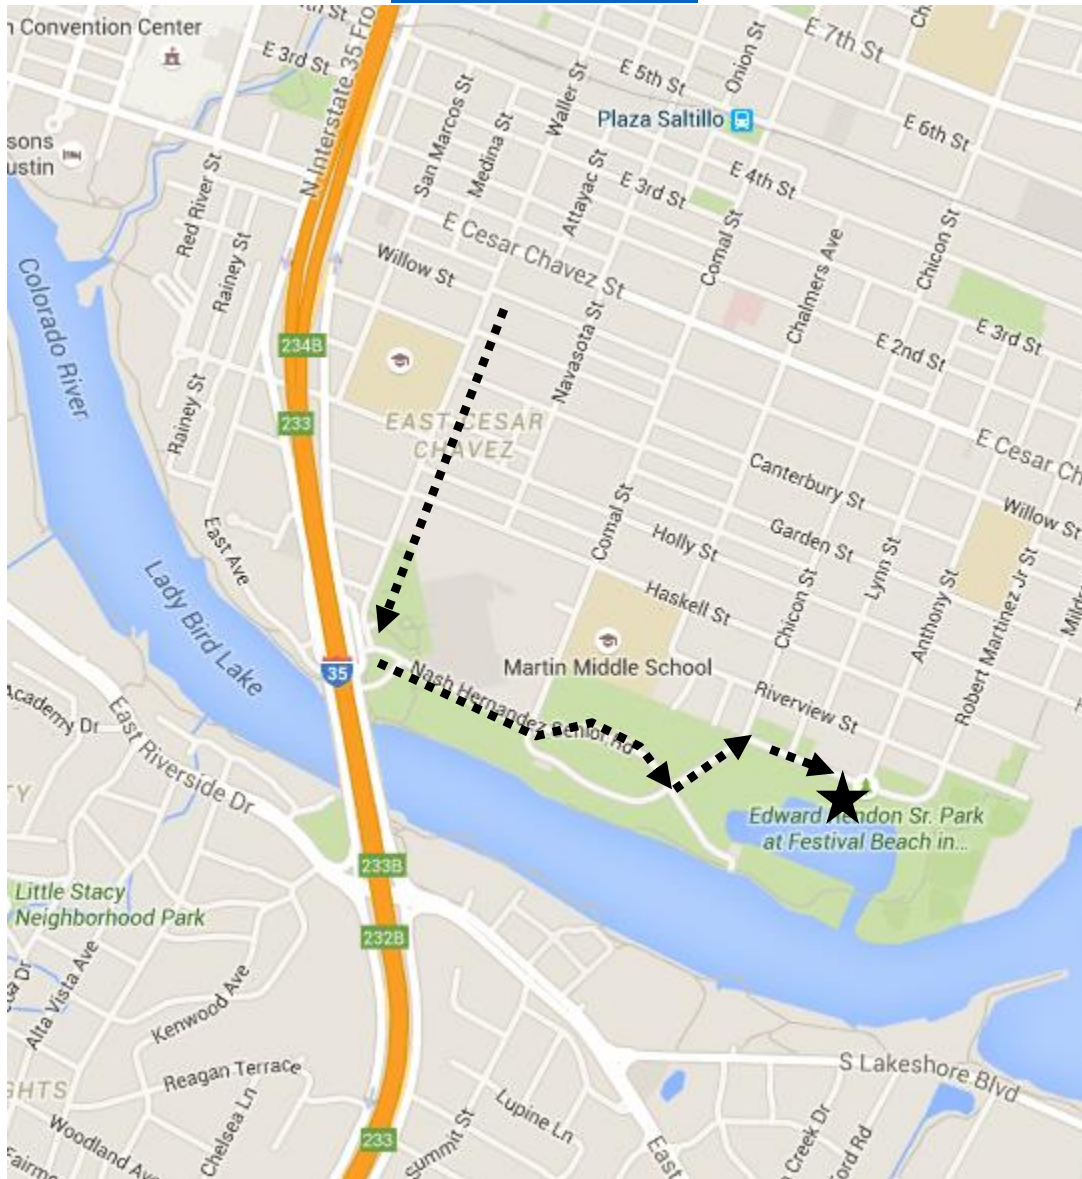

## FIESTA GARDENS BUILDING AND PATIO

2101 Jesse E. Segovia Street

[Google Map Navigation](#)

### DRIVING DIRECTIONS:

1. From north or south bound IH 35, take Lambie, Holly or Cesar Chavez Streets exits.
2. Head east to Waller Street.
3. Turn right and travel south on Waller Street to Nash Hernandez Sr. Road.
4. Turn east (left) on Nash Hernandez and travel to Chicon Street.
5. Turn north (left) on Chicon Street and travel to Jesse Segovia Street.
6. Turn east (right) on Jesse Segovia Street. Fiesta Gardens will be on your right, just past the fenced West End facility

Due to the proximity to the neighborhood, participants should carpool. Parking is available in 2 lots, both on the North side of the street, 1 West and 1 East of the building. In addition, users may park in the lot adjacent to the Fiesta Gardens West End property. All parking is first-come first-served.