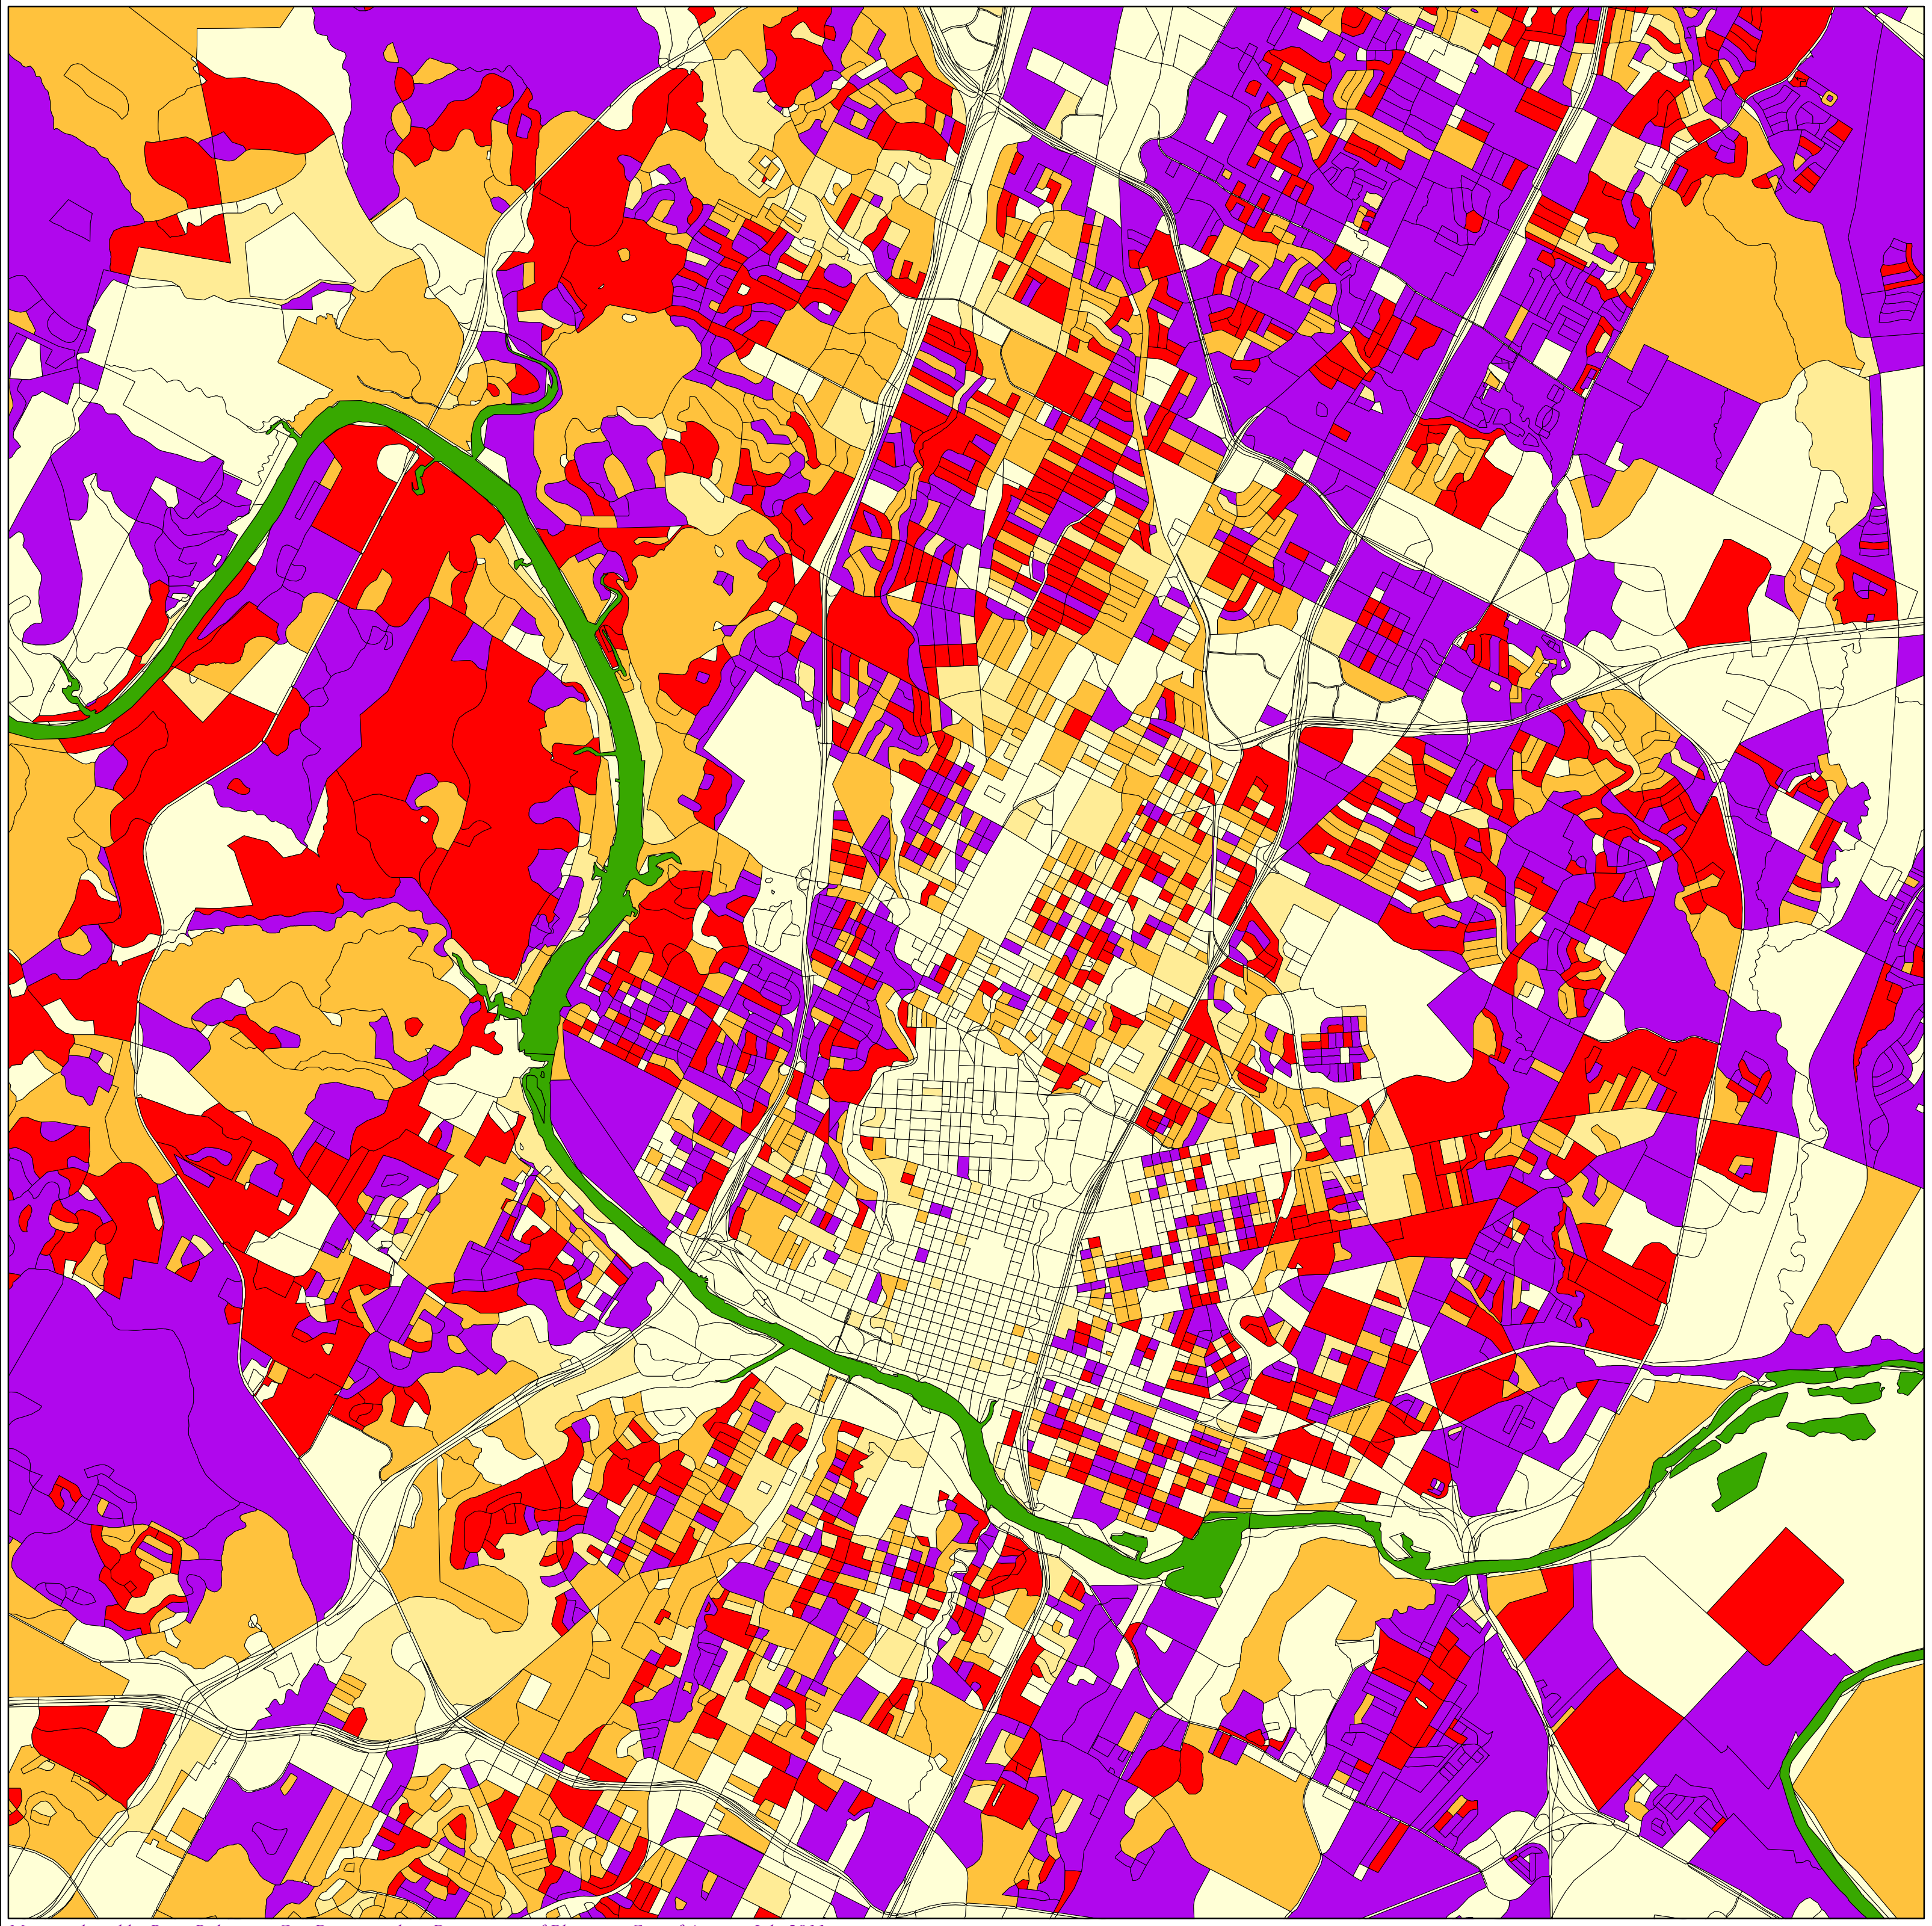

Age 0--9 Population Concentrations

Austin, Texas
Census 2010 Data

Percentage of
Total Population
Age 0 to 9

- Less than 2.5%
- 2.5% to 5%
- 5% to 10%
- 10% to 15%
- 15% Plus

Map produced by Ryan Robinson, City Demographer, Department of Planning, City of Austin. July 2011.