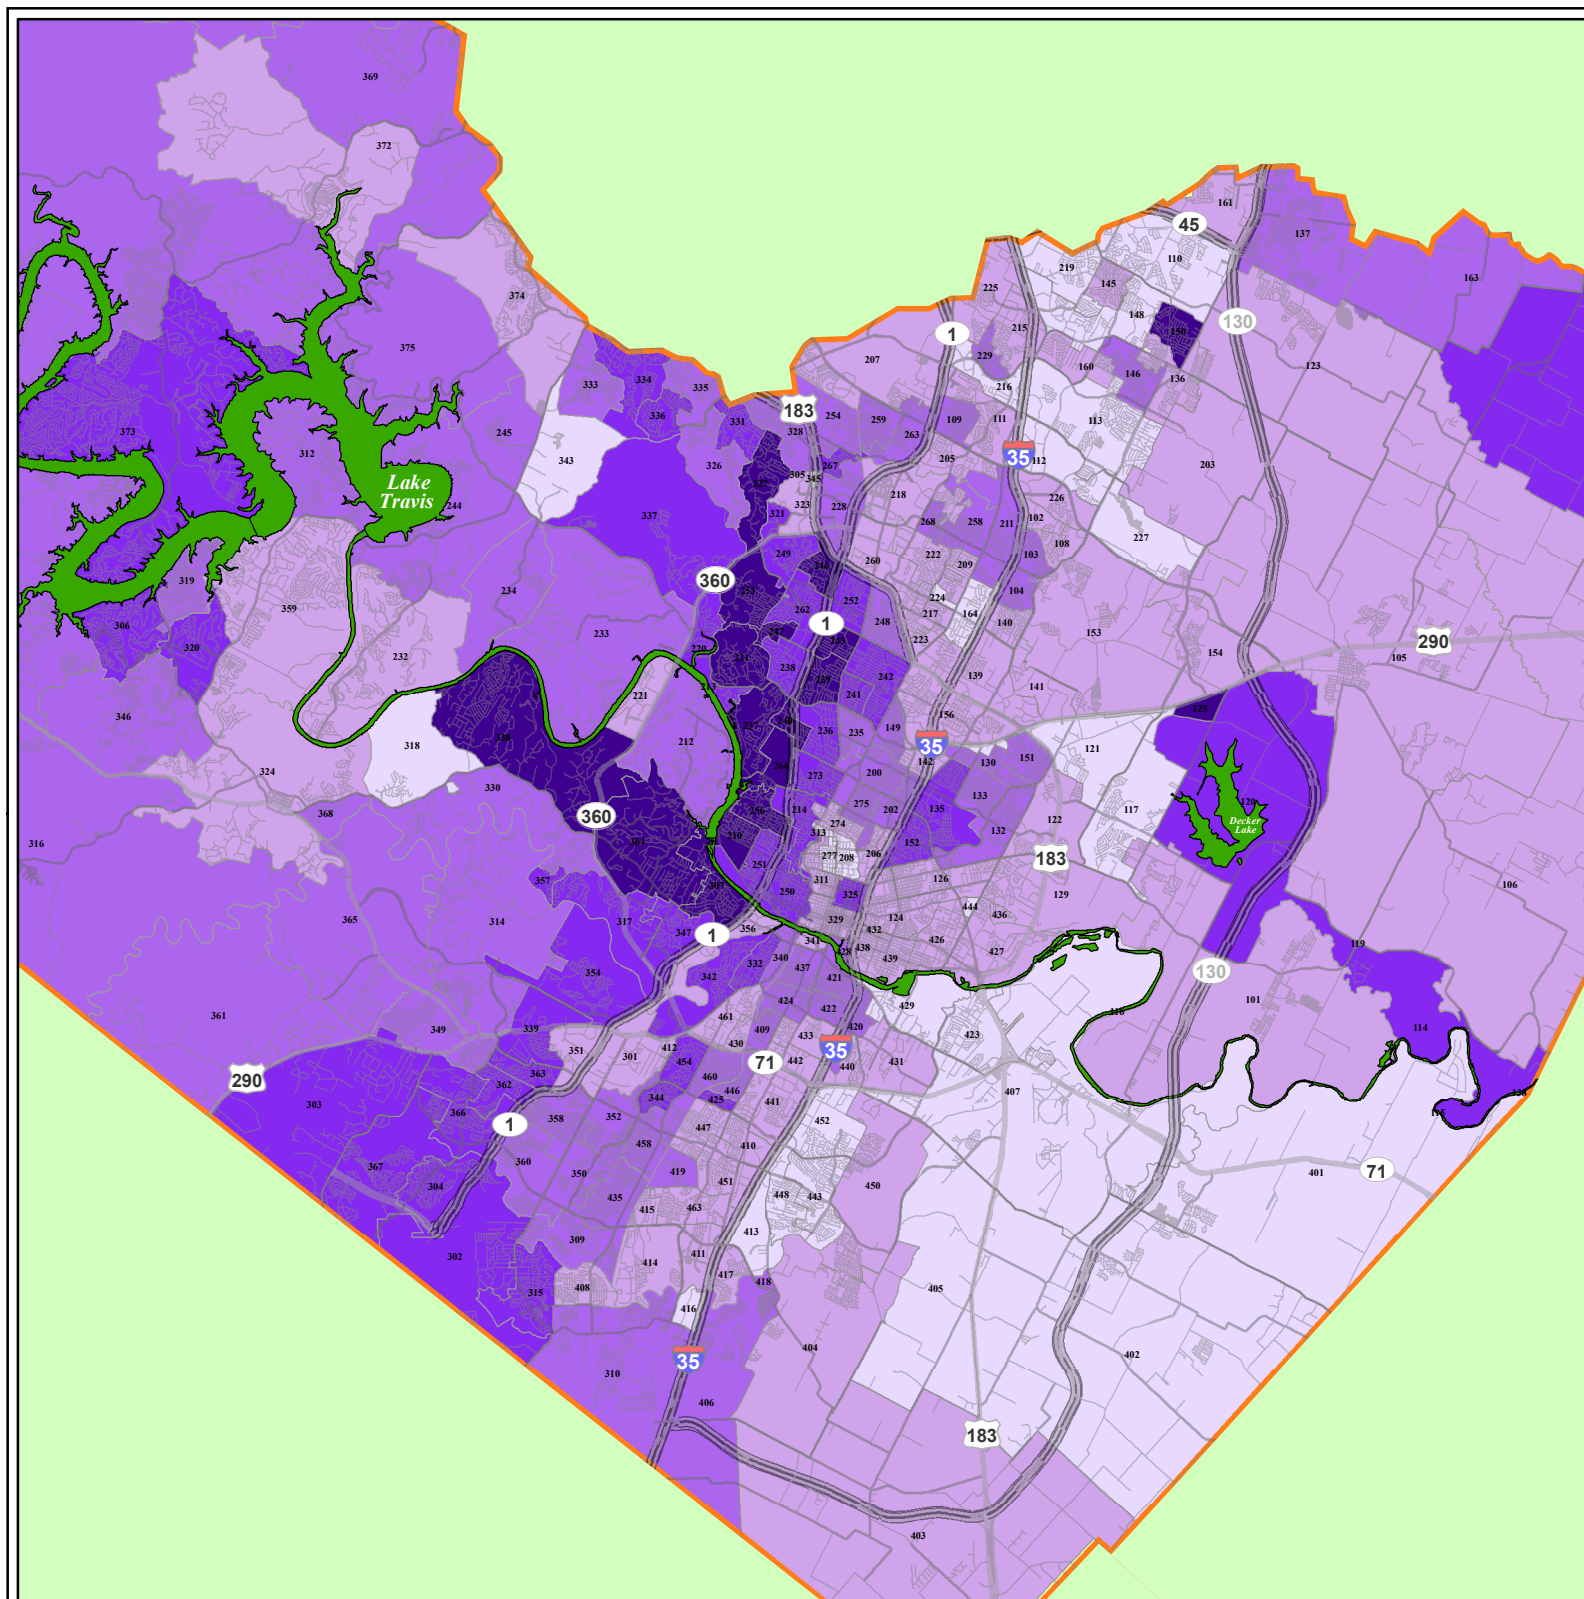

# Travis Co. Courthouse Bond Turnout

Percent of Registered  
Voters who voted on the  
new Courthouse bond,  
November 3, 2015

Countywide  
Turnout = 11.6%

## Turnout

Map produced by: Ryan Robinson, City Demographer, Department of Planning, November 2015.