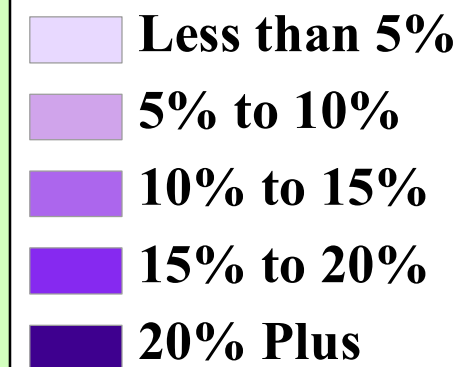

# Travis Co. Courthouse Bond Turnout

Percent of Registered  
Voters who voted on the  
new Courthouse bond,  
November 3, 2015

Countywide  
Turnout = 11.6%

## Turnout

Map produced by: Ryan Robinson, City Demographer, Department of Planning, November 2015.