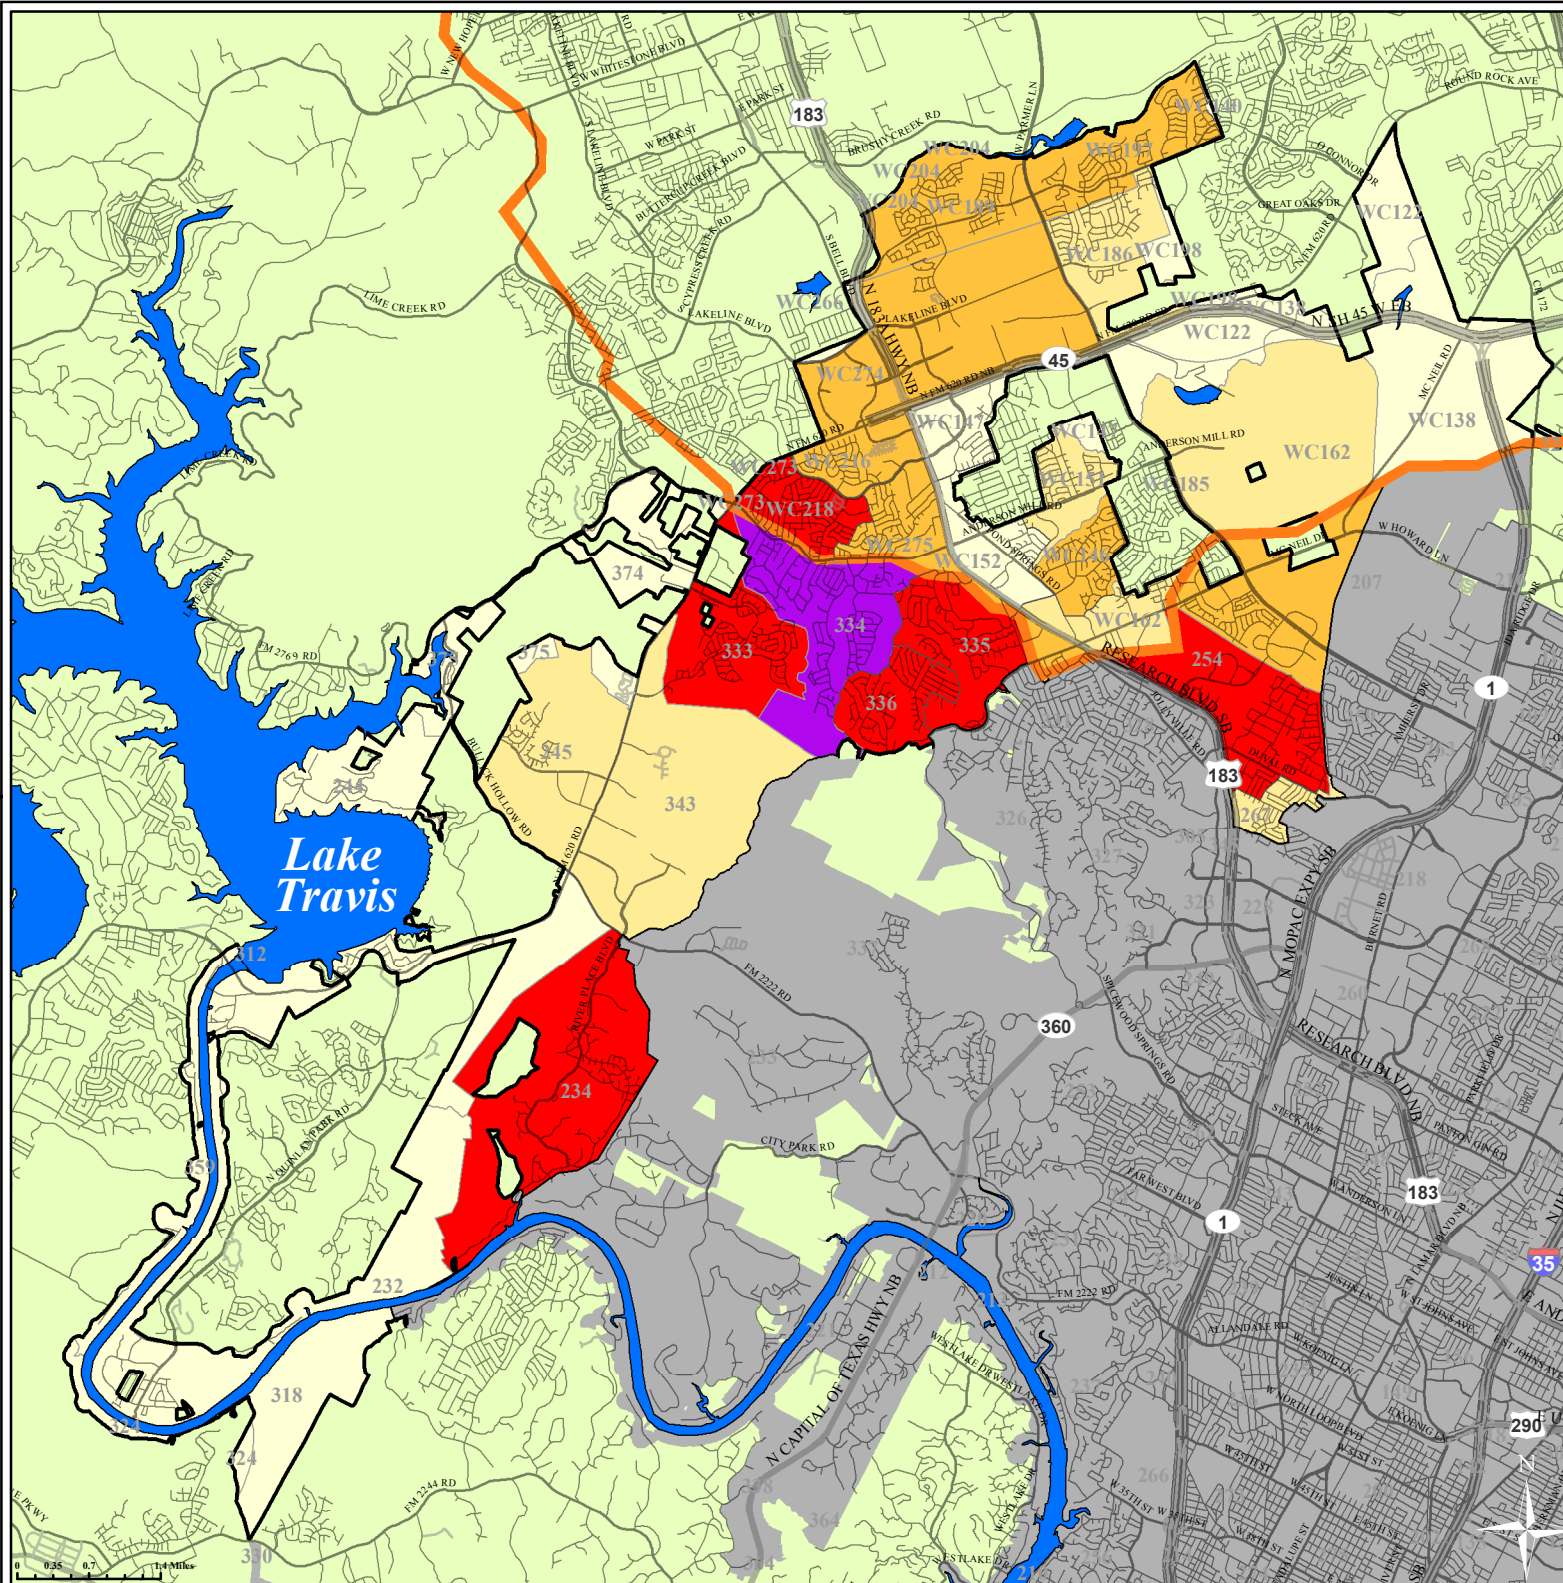

# District 6 Vote Distribution

Where did the Votes  
Come From?

City Council  
November 4, 2014  
Austin, Texas

**Total Votes = 15,373**

**Percent of Race's Total  
Vote by Precinct**

- Less than 2%**
- 2% to 4%**
- 4% to 6%**
- 6% to 8%**
- 8% Plus**