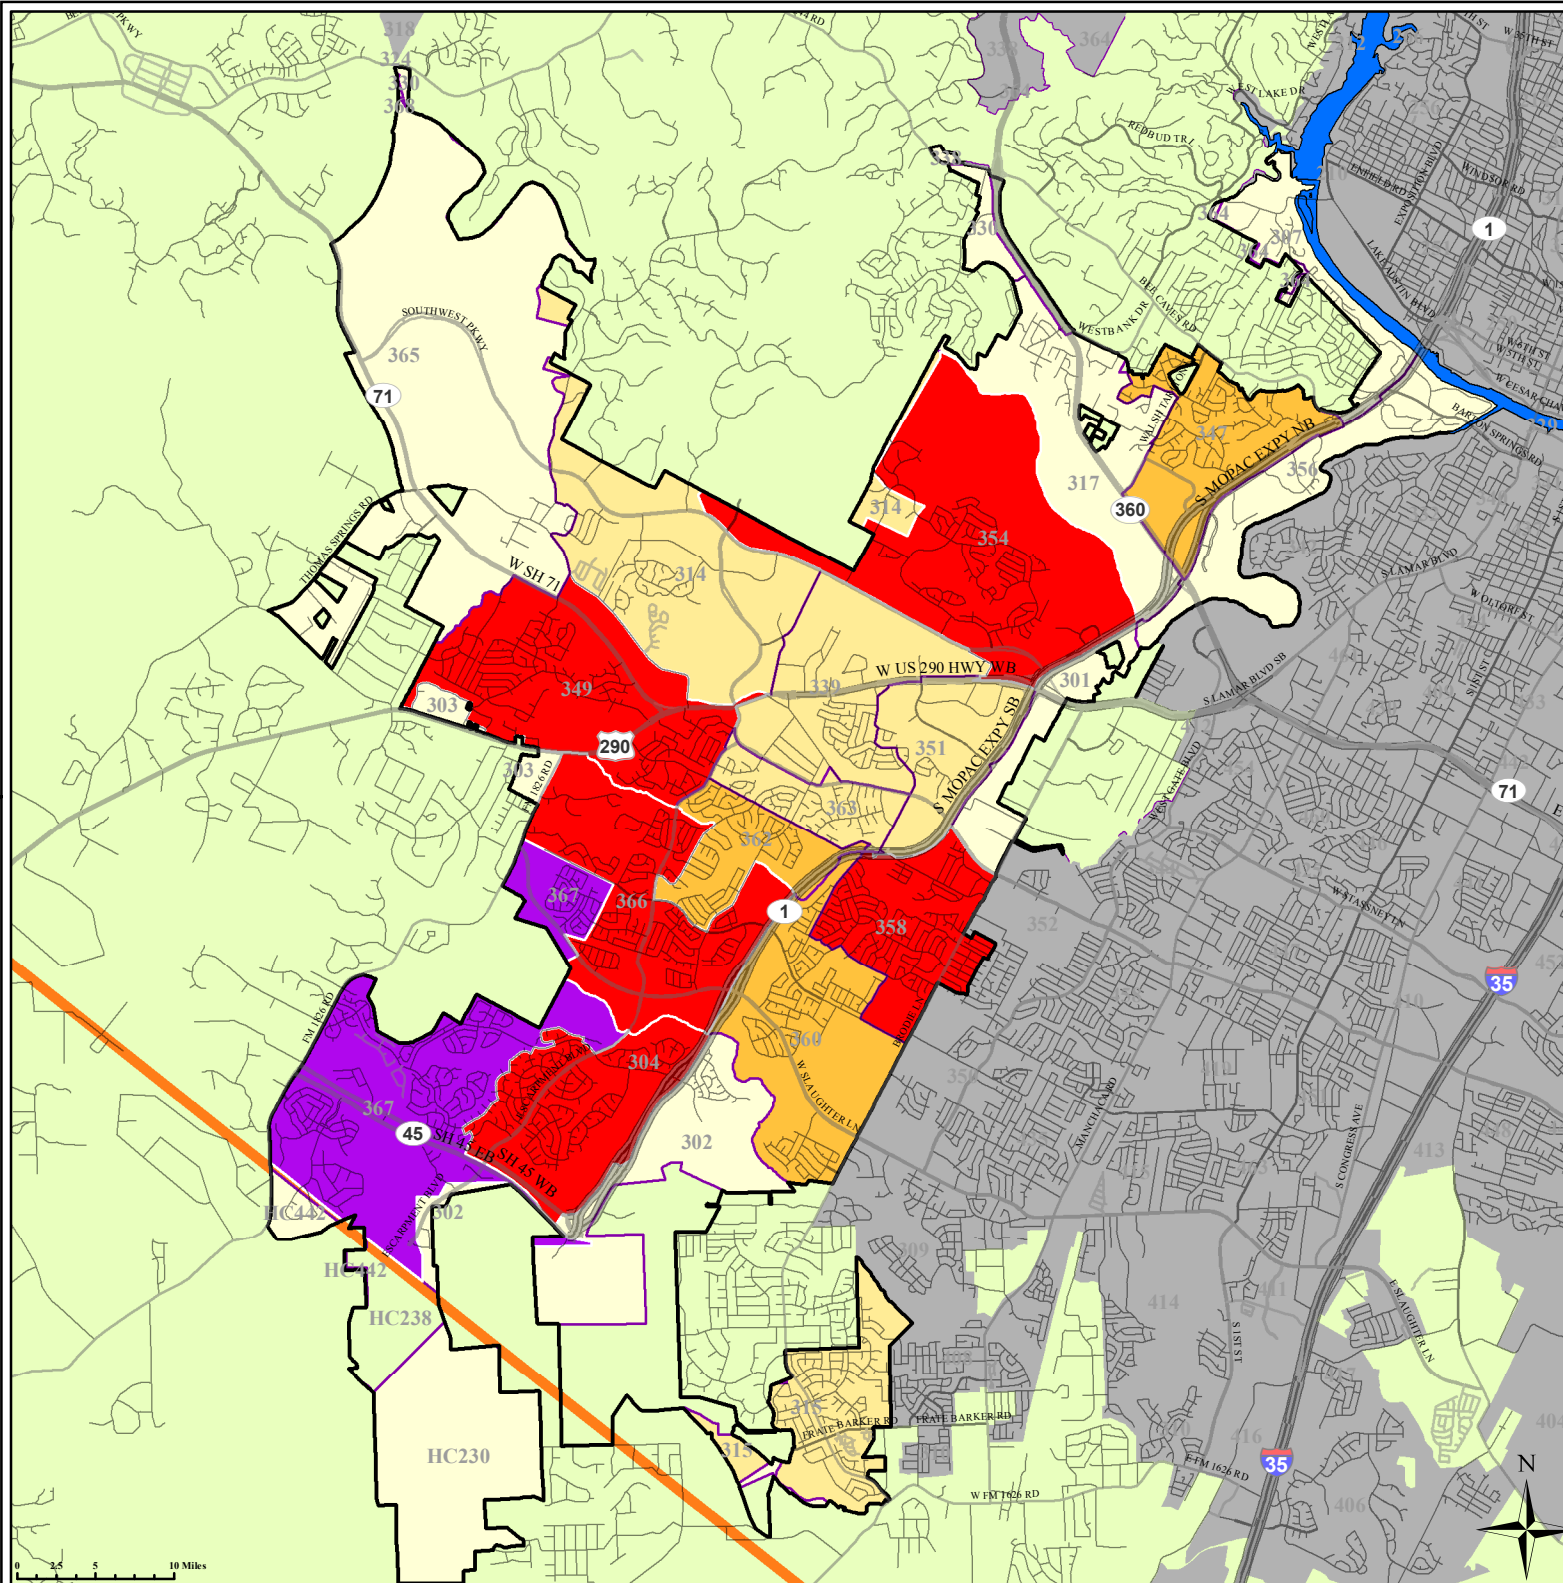

# District 8 Vote Distribution

Where did the Votes  
Come From?

City Council  
November 4, 2014  
Austin, Texas

Total Votes = 21,516

Percent of Race's Total  
Vote by Precinct

Map produced by: Ryan Robinson, City Demographer, City of Austin, November 2014.