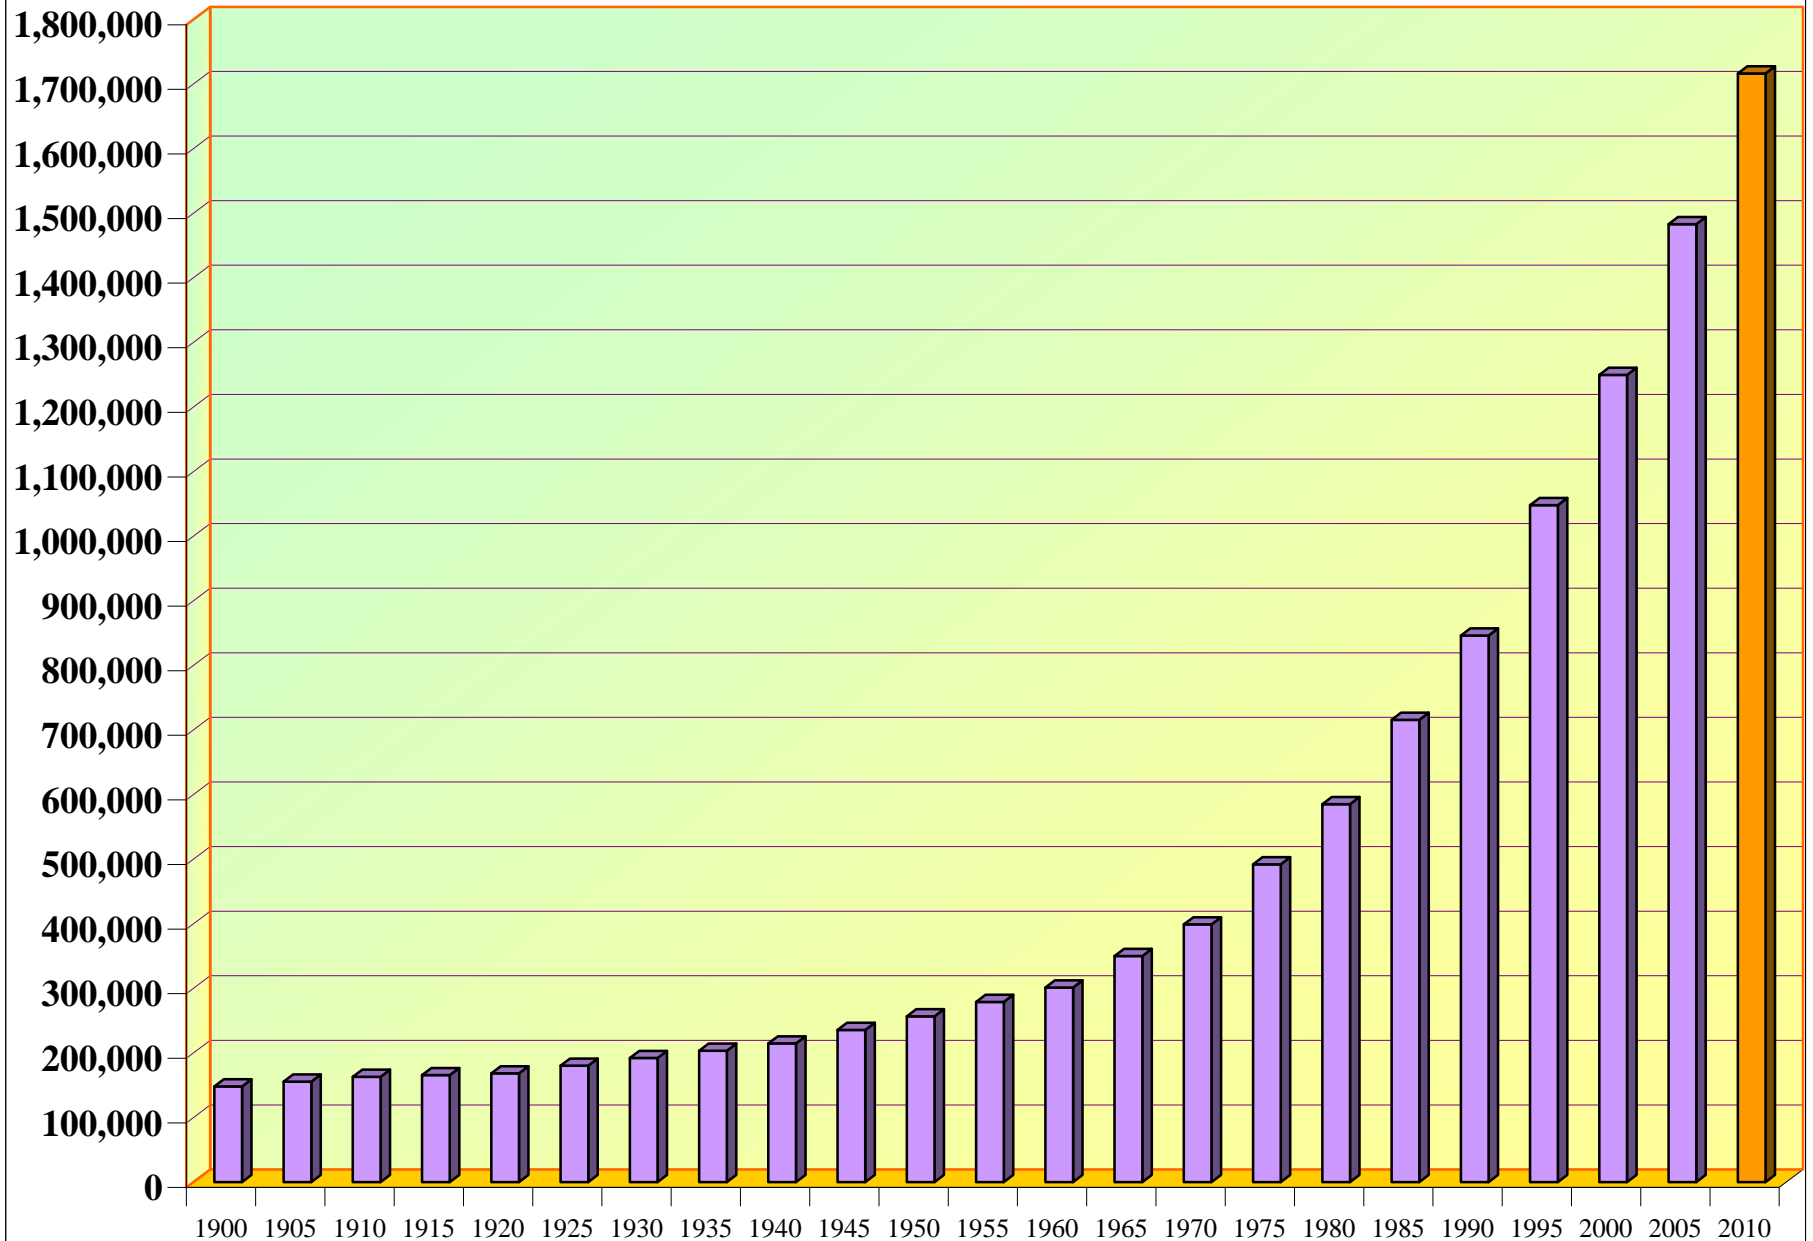

Austin MSA Population History: 1900 to 2010

Produced by: Ryan Robinson, City Demographer, Department of Planning, City of Austin. February 2011.