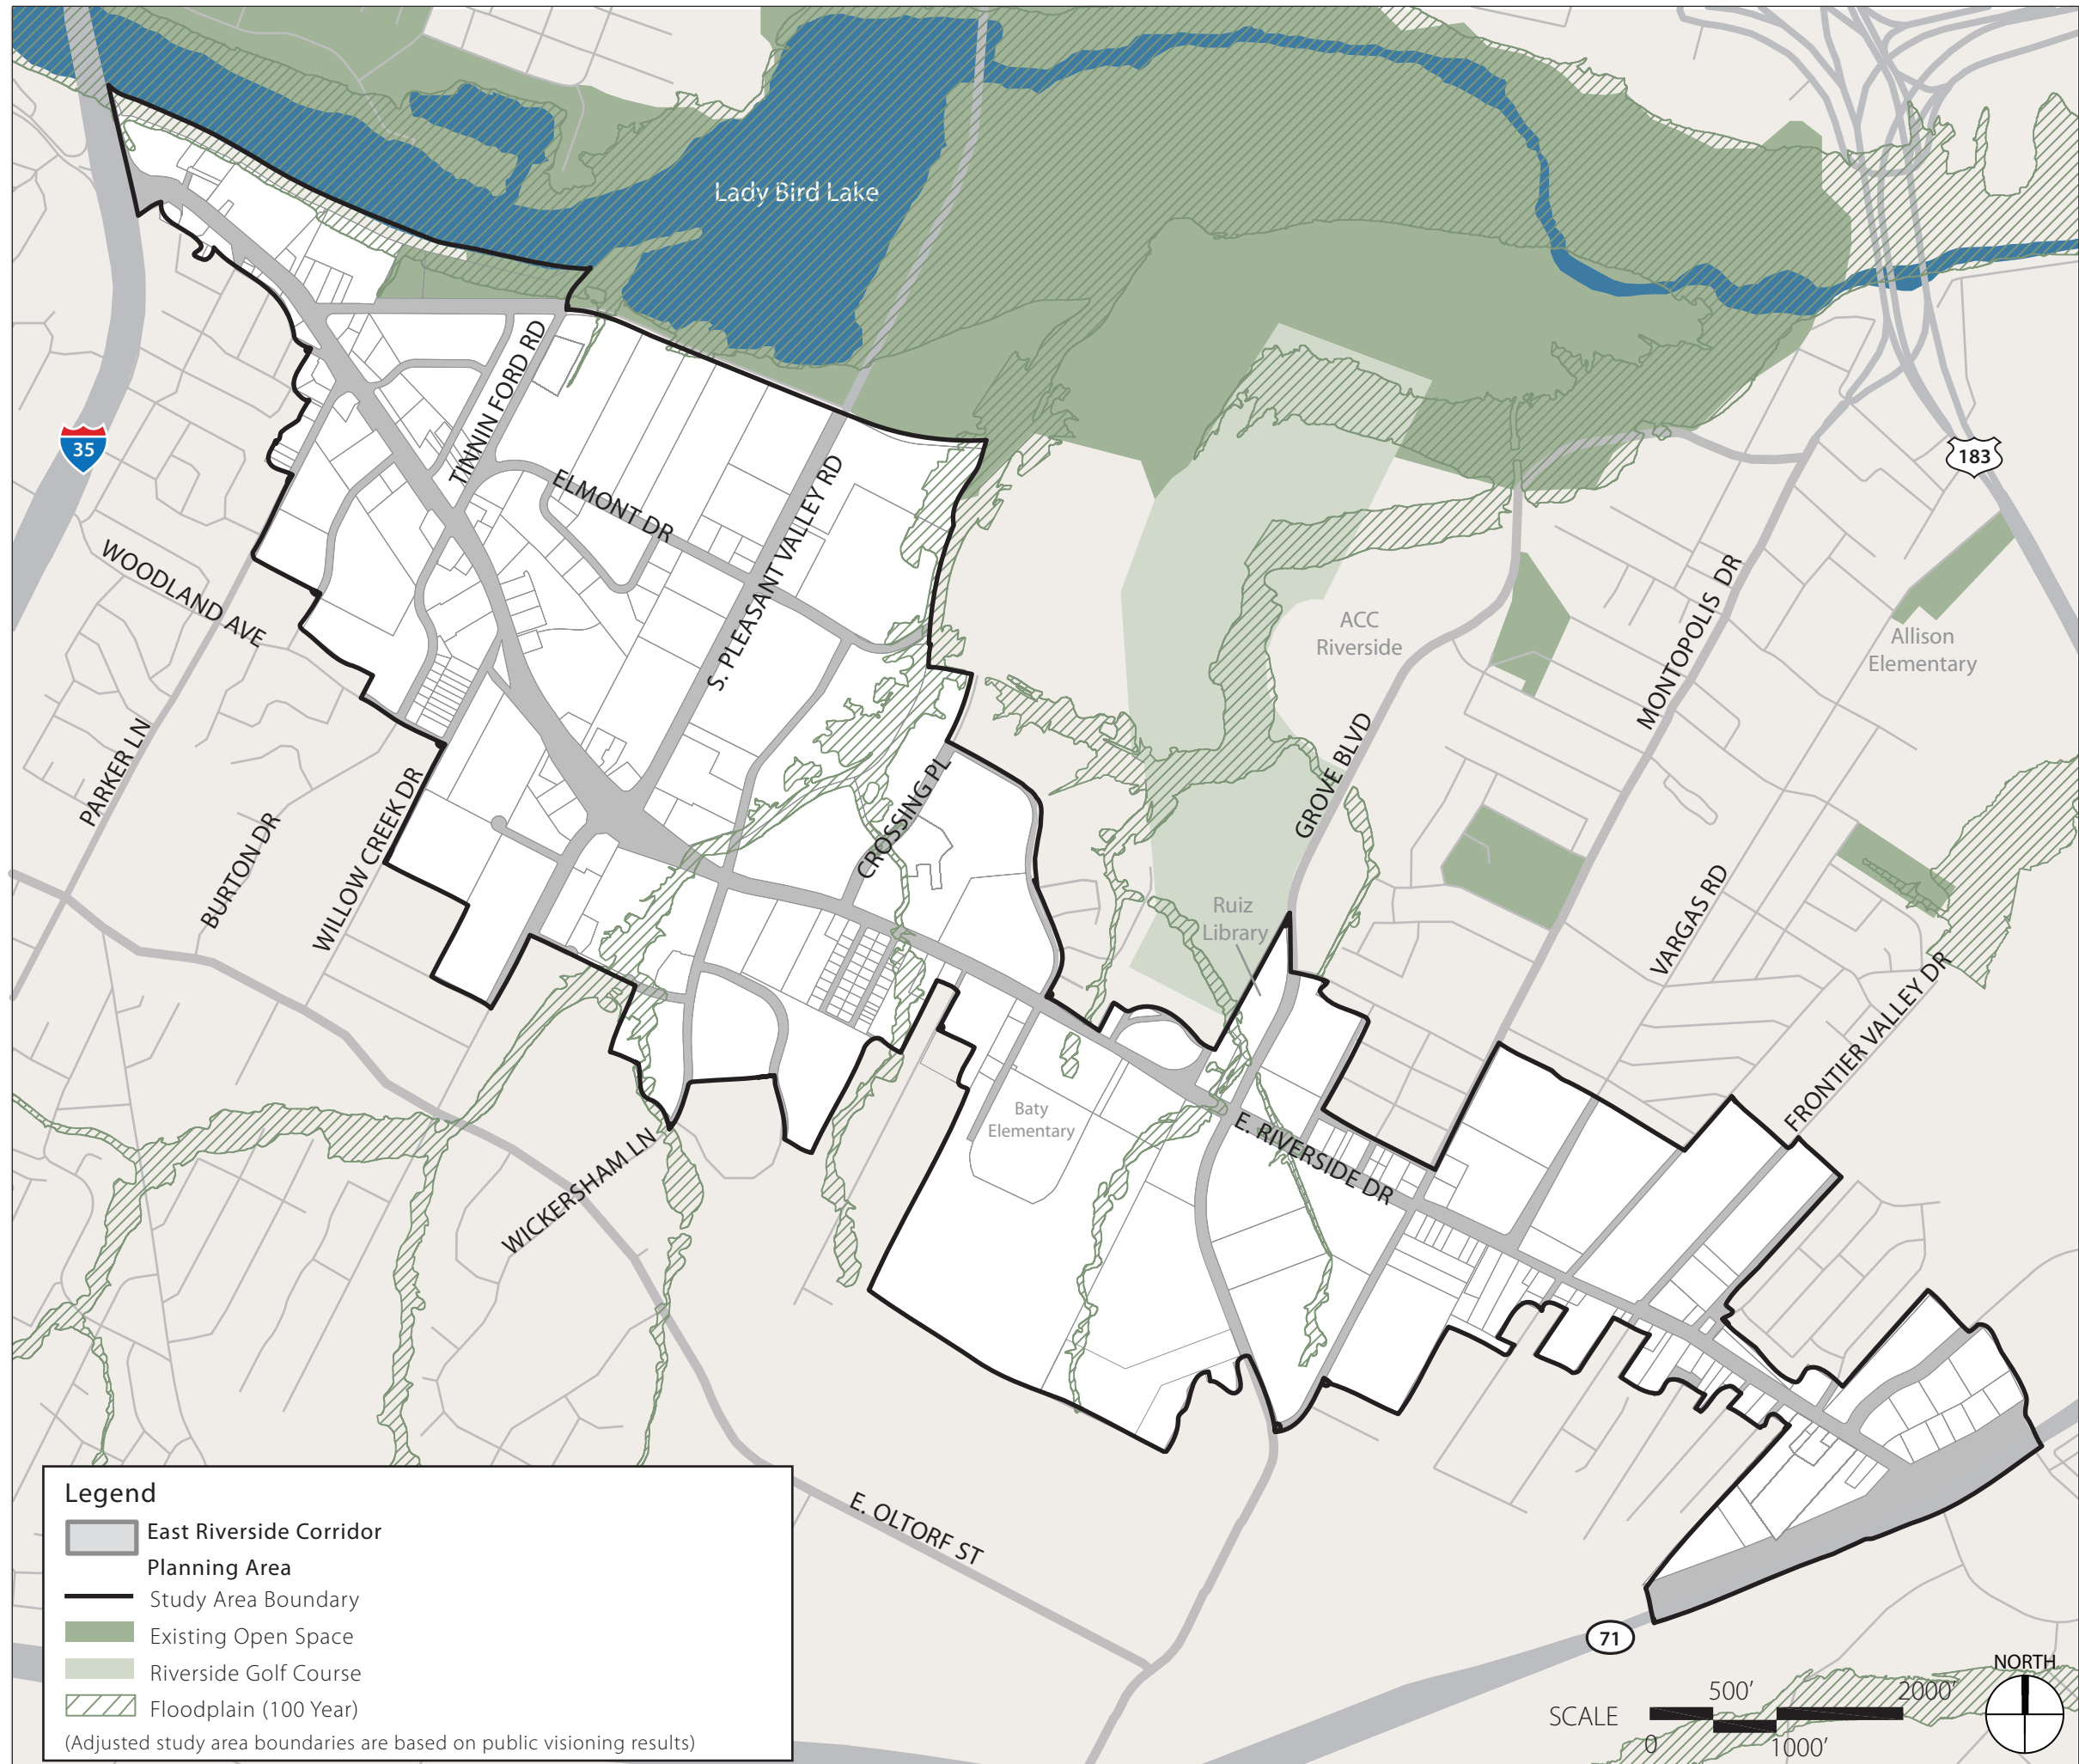

EAST RIVERSIDE CORRIDOR MASTER PLAN

Legend

- East Riverside Corridor
- Planning Area
- Study Area Boundary
- Existing Open Space
- Riverside Golf Course
- Floodplain (100 Year)

(Adjusted study area boundaries are based on public visioning results)

SCALE 0 500' 1000' 2000'

NORTH