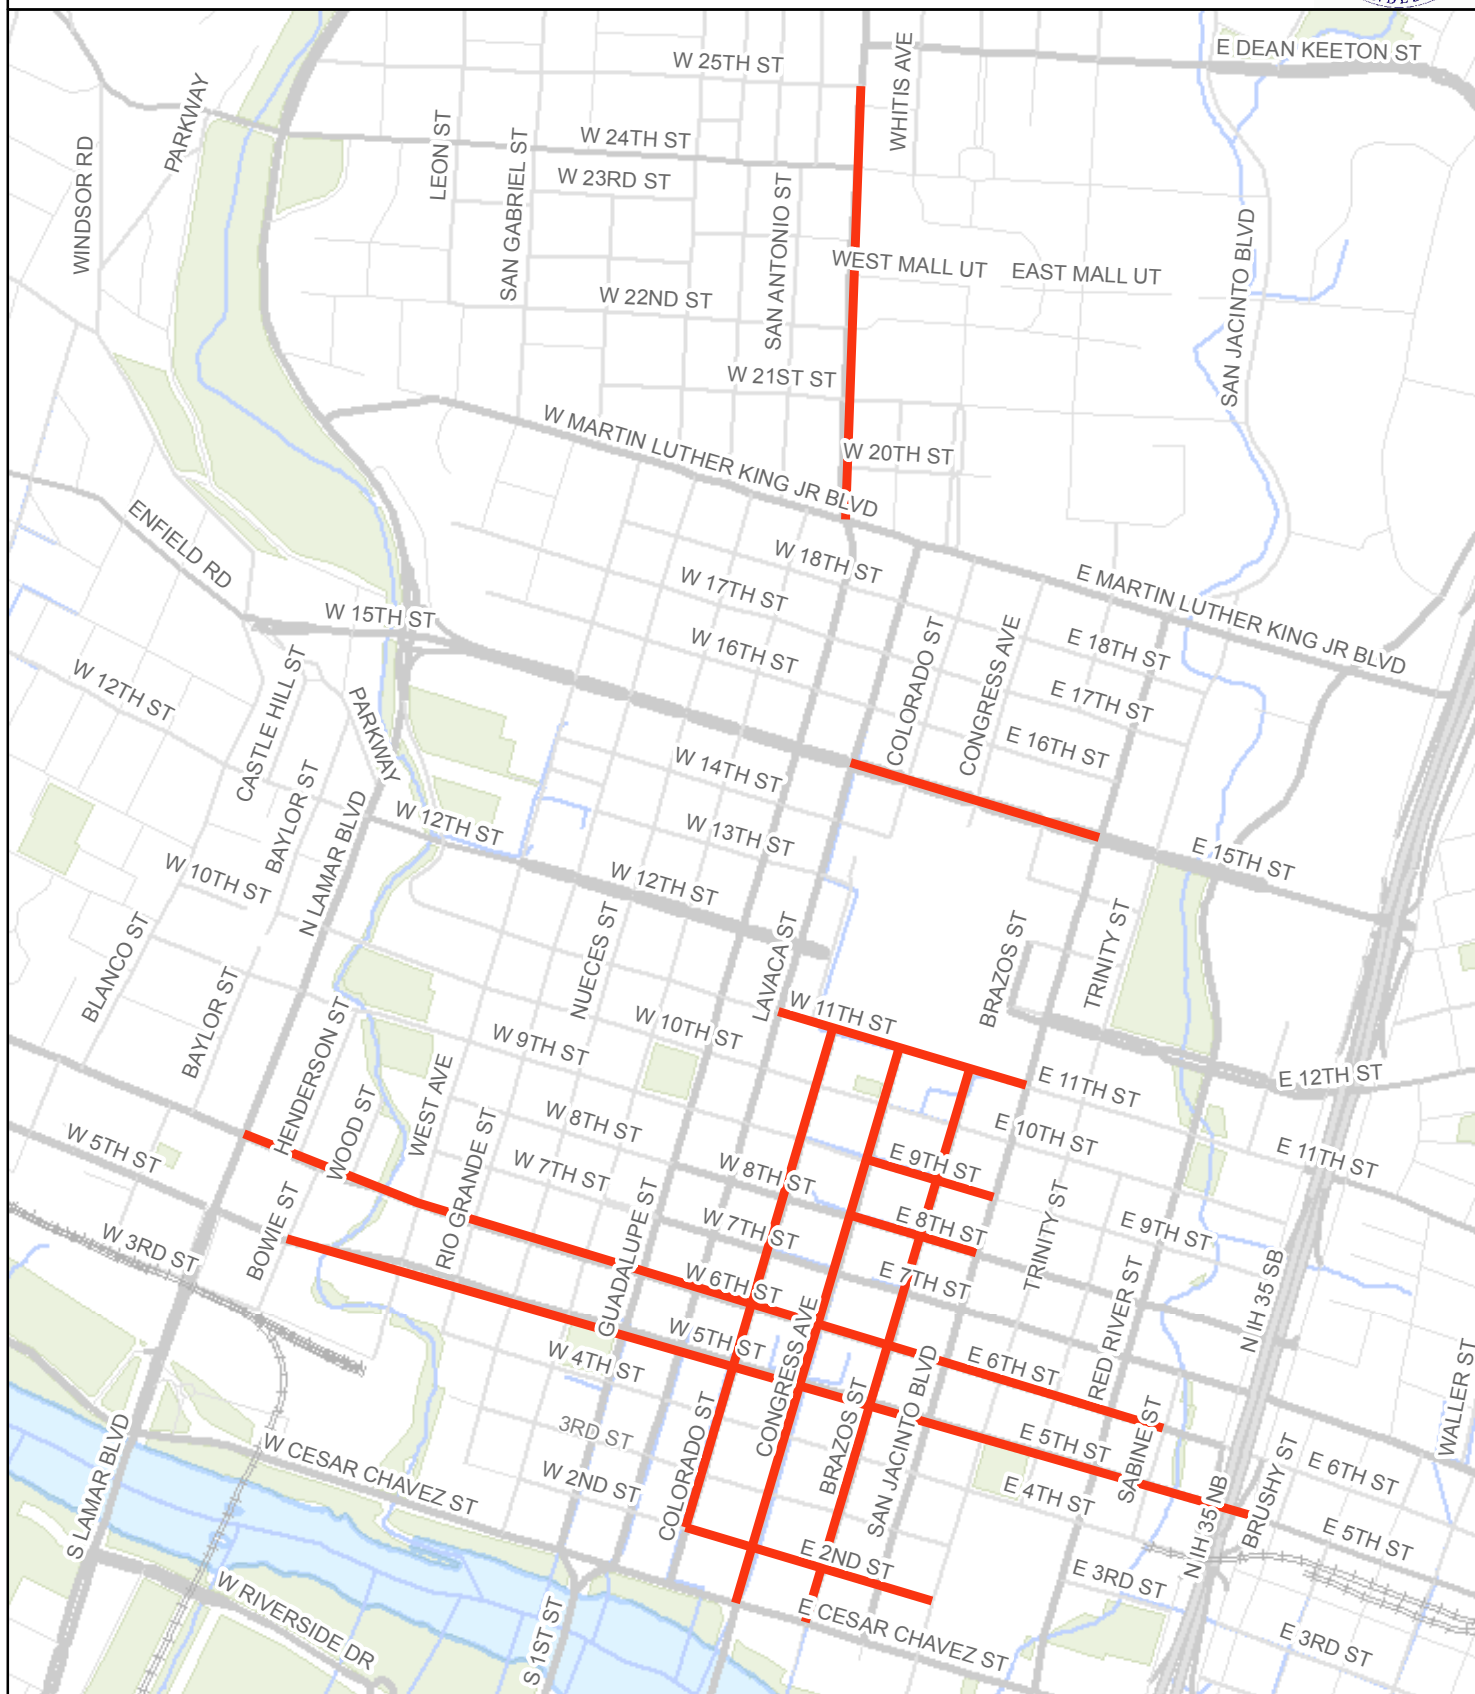

CITY OF AUSTIN SIDEWALKS PROHIBITED FOR BICYCLING

MAP CREATED BY NADIA BARRERA ON MAY 24, 2010 PER § 12-2-13 OF THE CITY OF AUSTIN CODE

Legend

 Restricted Sidewalks