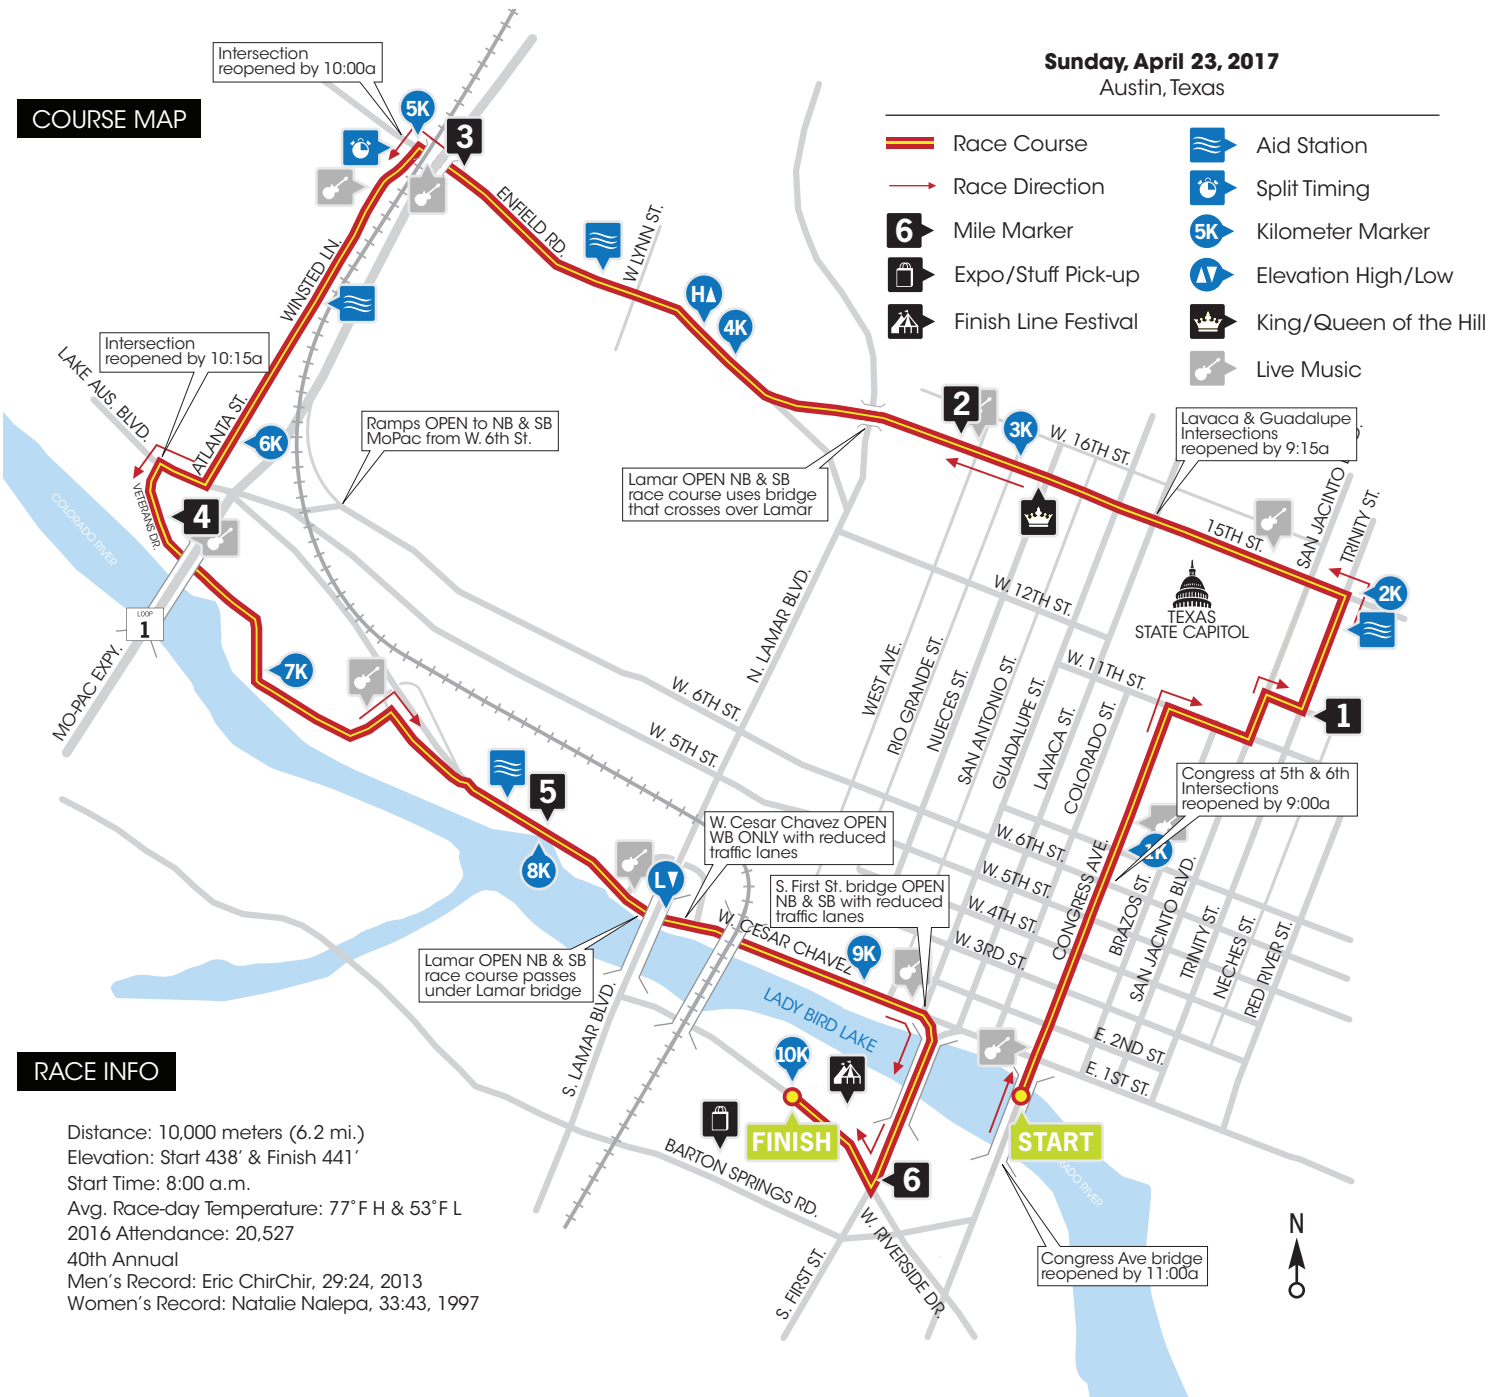

Sunday, April 23, 2017
Austin, Texas

COURSE MAP

RACE INFO

Distance: 10,000 meters (6.2 mi.)
 Elevation: Start 438' & Finish 441'
 Start Time: 8:00 a.m.
 Avg. Race-day Temperature: 77°F H & 53°F L
 2016 Attendance: 20,527
 40th Annual
 Men's Record: Eric ChirChir, 29:24, 2013
 Women's Record: Natalie Nalepa, 33:43, 1997

ELEVATION