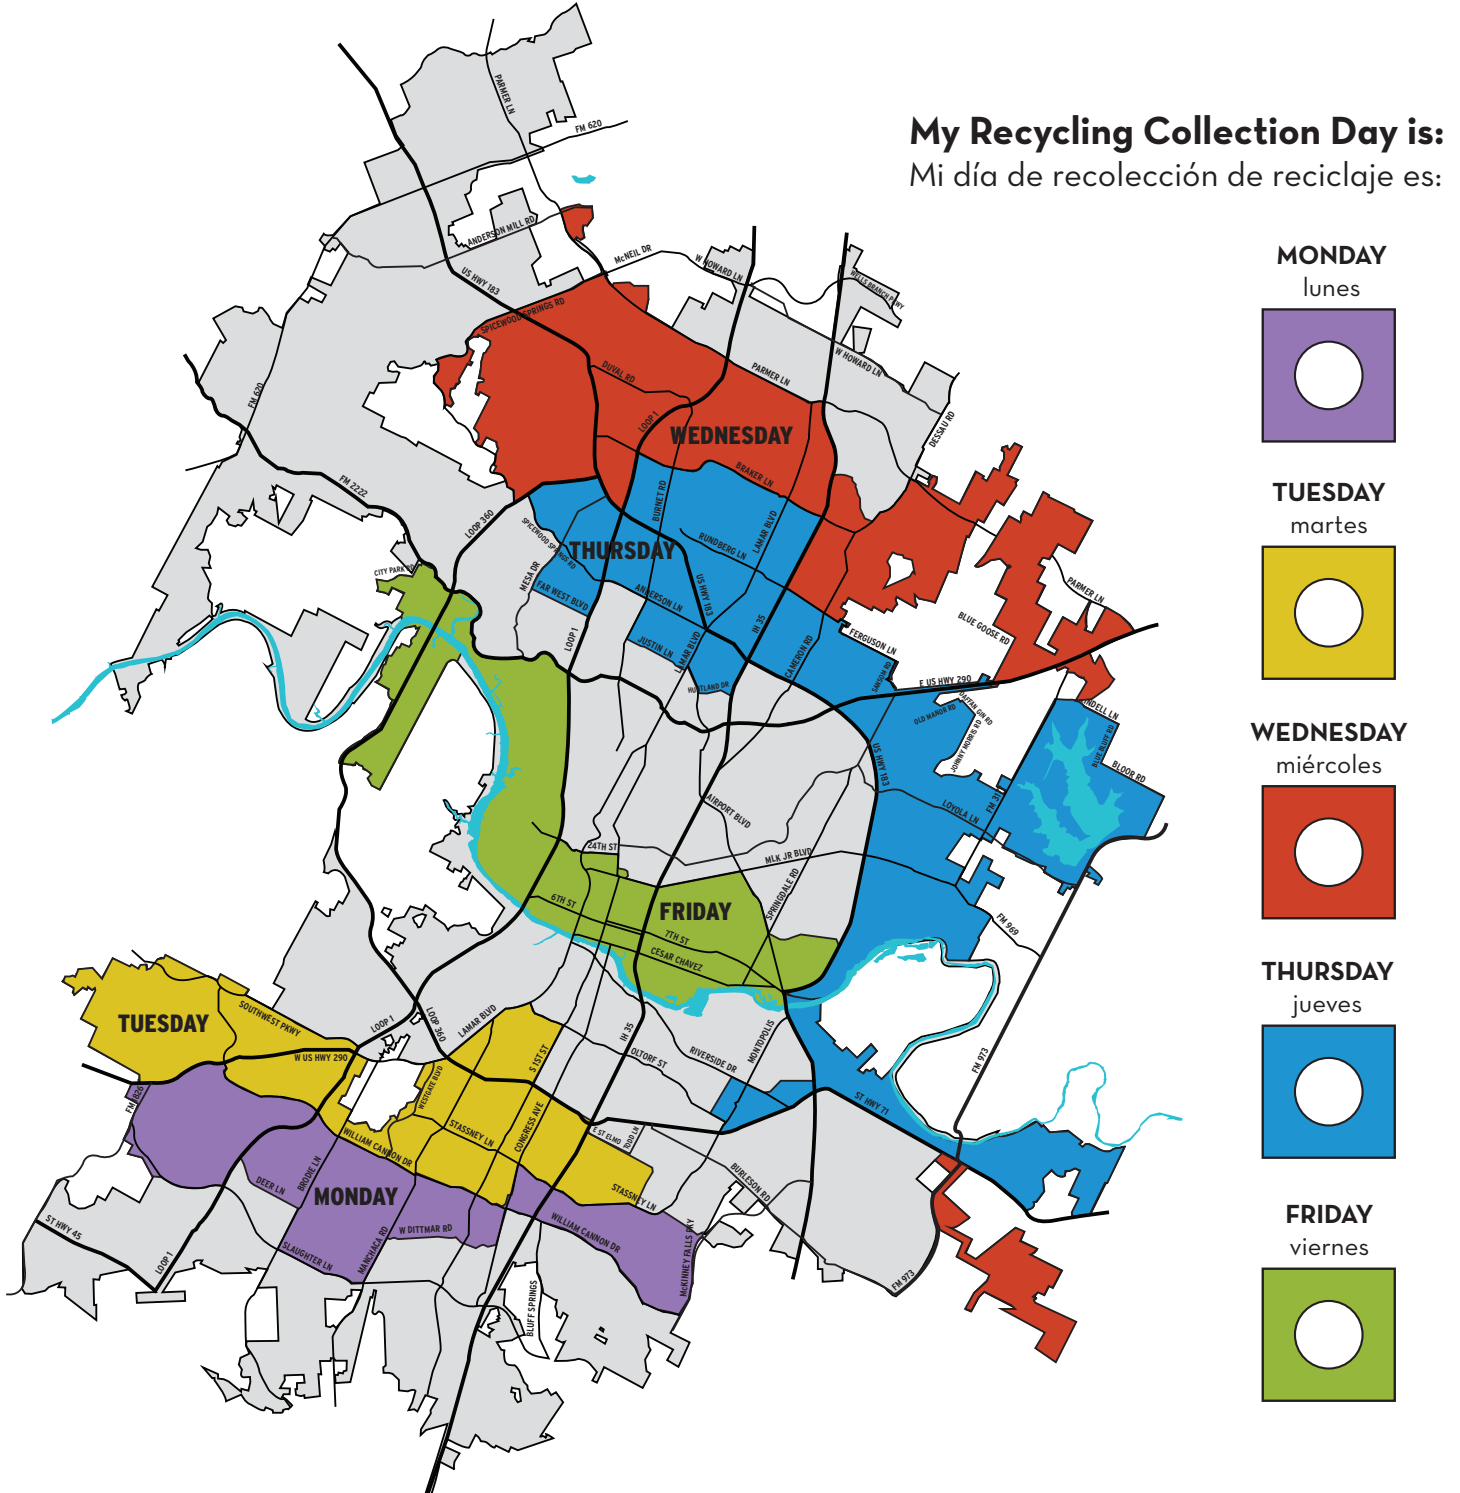

austinrecycles.com

Recycling Collection Day Map

Mapa del día de recolección de reciclaje

Recycling is collected curbside every other week. Match the color on the map to the corresponding color on the calendar to find your collection day!

El reciclaje se recoge una semana sí y otra no al borde la acera. ¡Busque el color en el mapa que se corresponda al color en su calendario para determinar su día de recolección!

This product is for informational purposes and may not have been prepared for or be suitable for legal, engineering, or surveying purposes. It does not represent an on-the-ground survey and represents only the approximate relative location of property boundaries. This product has been produced by Austin Resource Recovery for the sole purpose of geographic reference. No warranty is made by the City of Austin regarding specific accuracy or completeness.