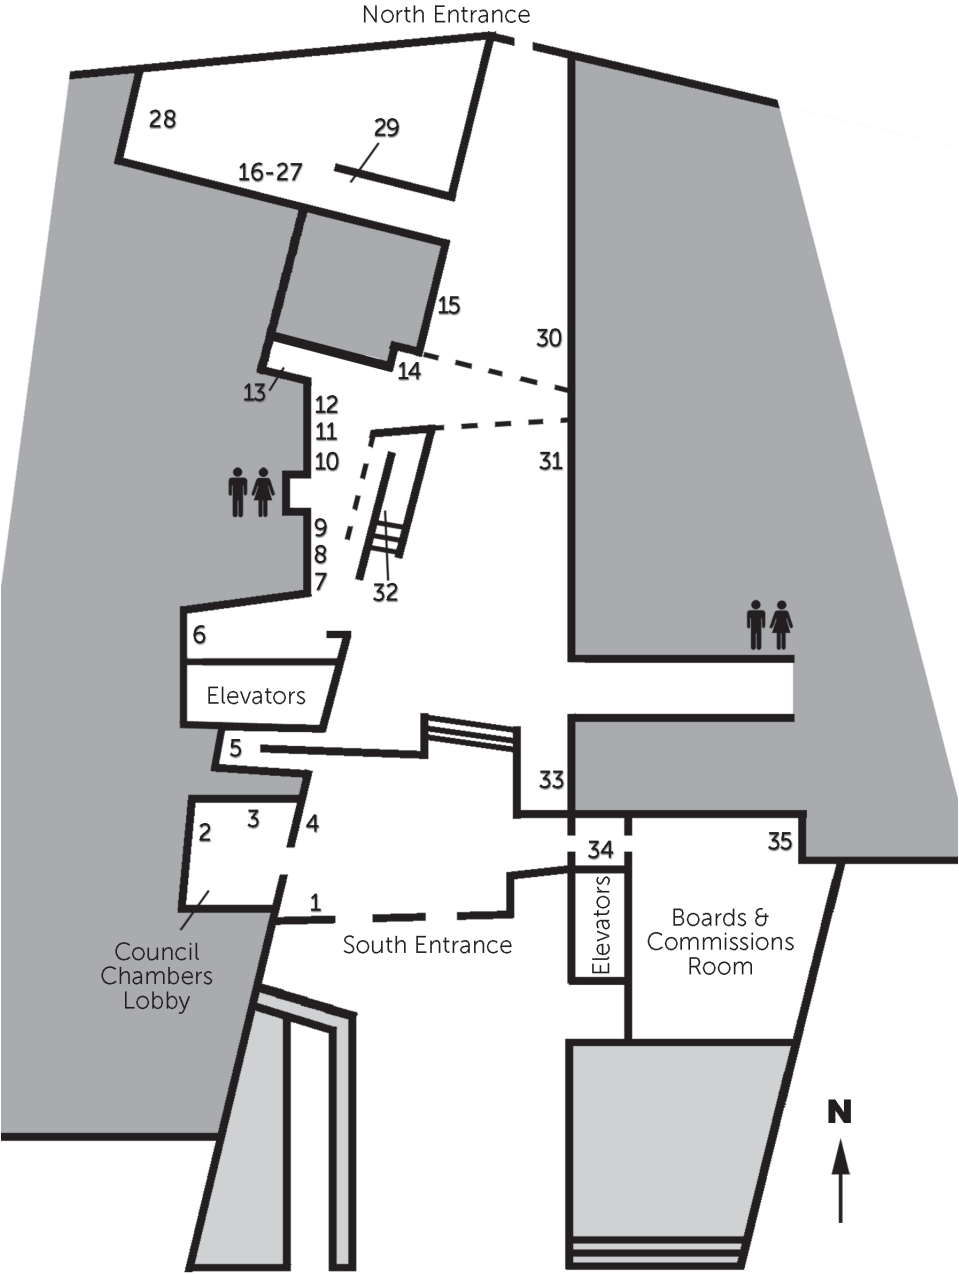

1st floor

- 1 Sun McColgin
Tanzanian Torpedo, steel, 2013
1180pandora.com, \$4,000
- 2 Erin Edwards
Julia, oil on linen, 2015
erinedwardsstudio.com, \$1,200
- 3 Corolyn Holub
Song of Myself, oil on canvas, 2013
corolynholubart.com, \$2,400
- 4 Barbara Irwin
Mirror-Mirror Series: Grin and Bare It, found object assemblage, 2015
foundobjectart.com, \$3,300
- 5 Felice House
Ayla, oil on canvas, 2015
felicehouse.com, \$1,800
- 6 George Sutton
A Cocoon For You, welded steel, katalox wood, 2014
gsutton@syprod.com, \$1,200
- 7 Denise Fulton
Graffiti Box, acrylic on board, 2014
denisemfulton.com, \$1,500
- 8 Denise Fulton
Feral, acrylic on board, 2014
denisemfulton.com, \$1,500
- 9 Denise Fulton
Contortion, acrylic on board, 2014
denisemfulton.com, \$1,500
- 10 Adrian Whipp
Rocco DeLuca, Musician, archival inkjet print of original wet plate
collodion photograph, 2015
lumieretintype.com, \$800
- 11 Adrian Whipp
Clif Tipton, Musician, archival inkjet print of original wet plate
collodion photograph, 2015
lumieretintype.com, \$800