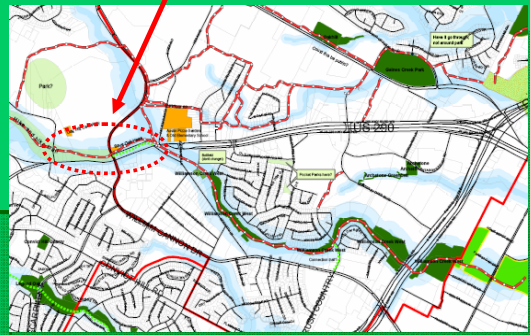

Williamson Creek Greenbelt