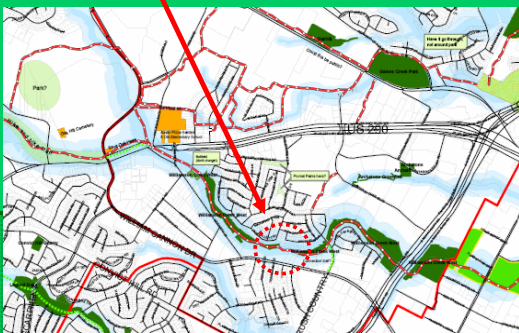

Williamson Creek Trail Gap