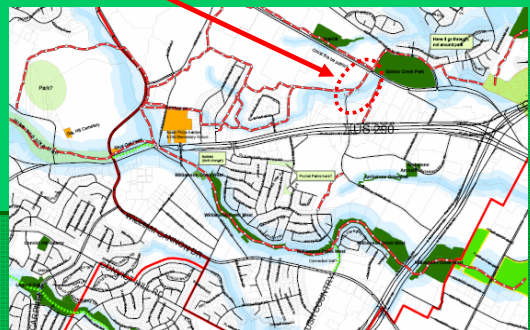

## Williamson Creek Greenbelt

View from park to Westcreek Dr. Trailhead

View of Westcreek Dr. Trailhead Towards Elementary School

View from Westcreek Dr. Trailhead South Towards park

View Towards Apartments to East

One of a Number of large Live Oak trees near Small Middle School

Gaines Creek Trail