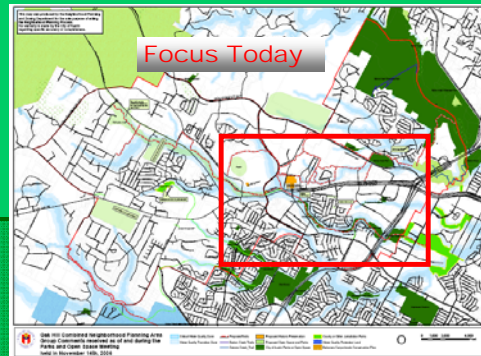

## Oak Hill Planning Area

## Oak Hill Parks and Trails

- Williamson Creek Trail & Greenbelt
  - Connects Y to Onion Creek Trail in East
  - Focus for Community Activity
  - Opportunities for Environmental Education
- Brush Country Trail
  - Connects Westcreek to 290
  - Connects Neighborhoods to Schools
  - Pocket park
- Gaines Creek Trail
  - Connect 290 to SW Parkway and Barton Creek