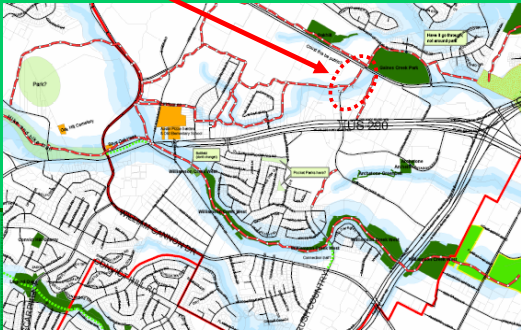

Gaines Creek Trail