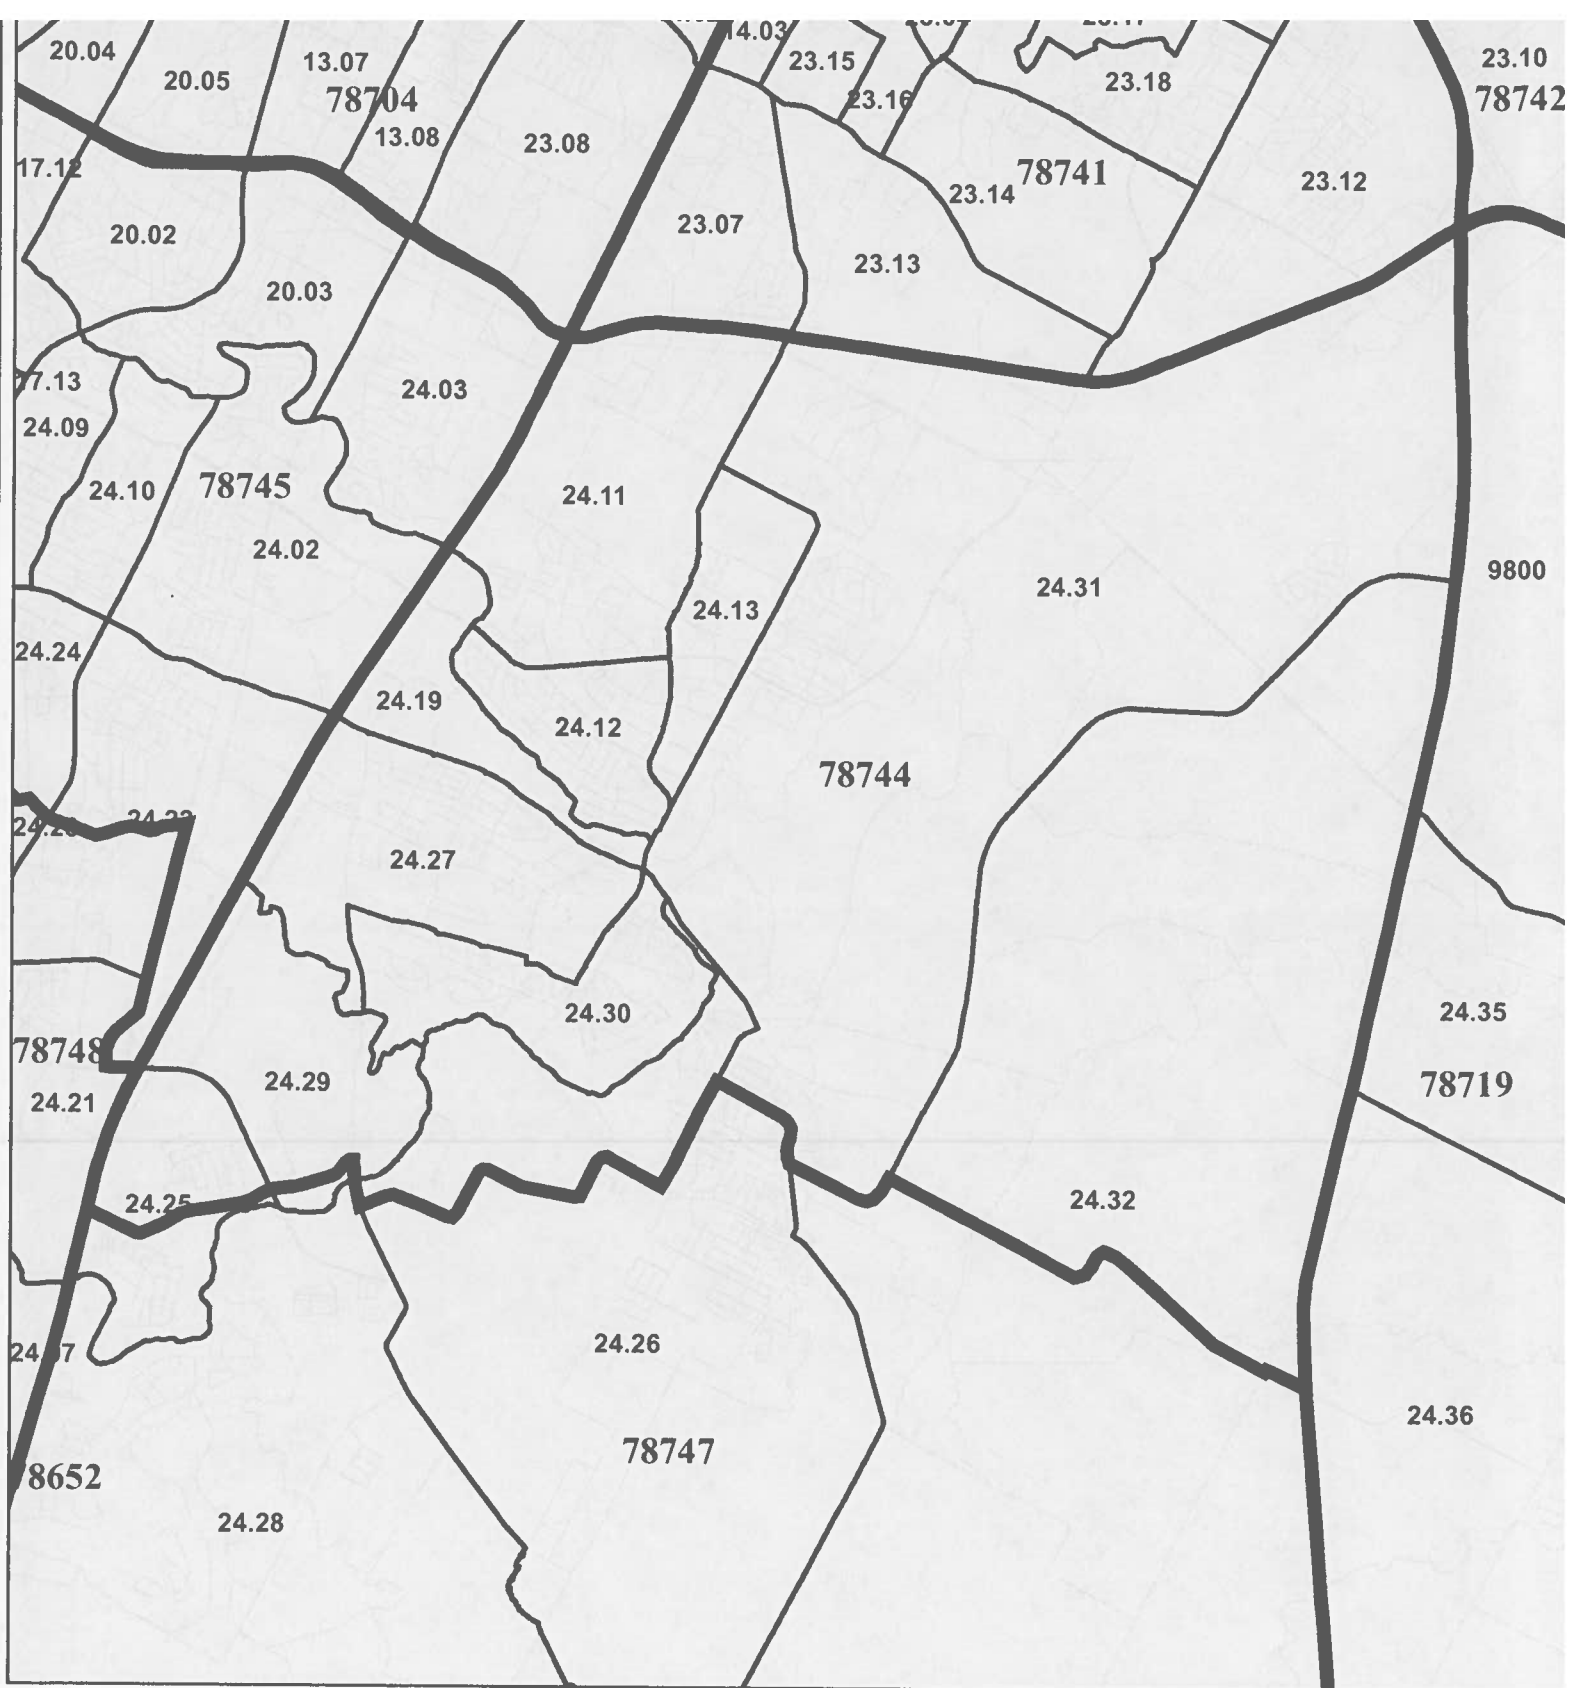

# Dove Springs Area Map

**Census Tracts in  
"Core Dove Springs"**

- 24.11 (Block Groups 1, 2 & 3)
- 24.12 (Block Groups 1,2 & 3)
- 24.13 (Block Groups 1,2,& 3)

**Census Tracts in  
"Greater Dove Springs"**

- 24.17 (Block Group 2)
- 24.19 (Block Group 1)
- 24.20 (Block Groups 2 & 3)

# Census Tracts and 78744