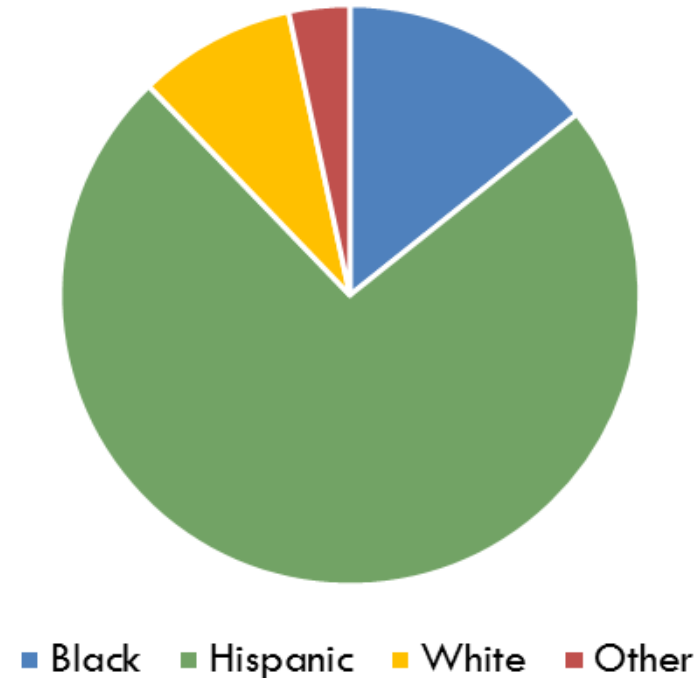

Travis County Children Living in Poverty

- 58,111 children live in poverty
- 70% are Black or Hispanic
- 64% live with a single parent
- 55% live with at least one parent who is foreign born
- 91% of children living in poverty with two parents have at least one parent who is foreign born

Travis County Children Living in Poverty
by Race & Ethnicity, 2015

Source: American Community Survey 5-Year Estimates