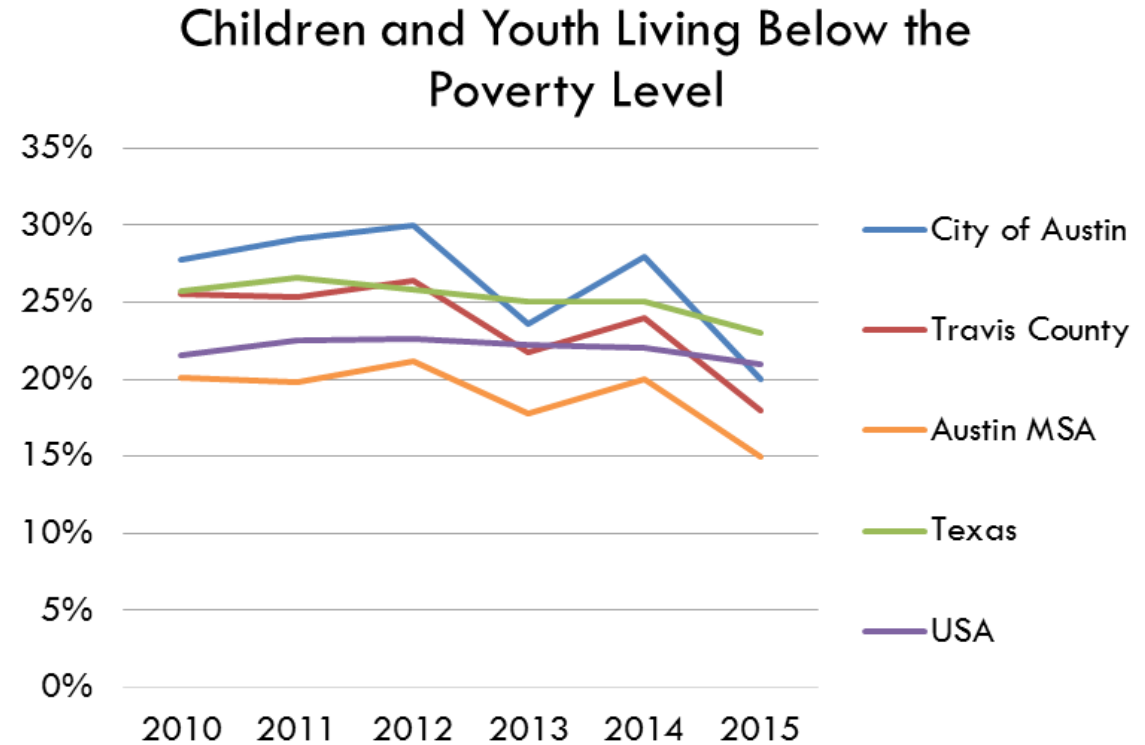

23%

of Travis County children
LIVE IN POVERTY

A Closer Look: Child Poverty

October 10, 2017

COMMUNITY ADVANCEMENT NETWORK

Local Child Poverty Rates are Declining

The percentage of Travis County children living in poverty declined in 2015. All three local jurisdictions—the City of Austin, Travis County and the five-county Austin MSA—have child poverty rates that have declined since 2010.

Source: American Community Survey 1-Year Estimates

Equity

- Black and Hispanic children are 5 to 6 times more likely to live in poverty than White or Asian children.
- Child poverty rates exceed adult poverty rates for Hispanic and Black populations, while the opposite is true for Asian and White populations.

Source: American Community Survey 5-Year Estimates

Changing Demographics

Younger populations in Travis County are majority Hispanic, while older populations are majority White.

We must ensure that our young populations receive the education and training to prepare them to become our community's leaders and future workforce.

Race & Ethnicity by Age,
Travis County, 2015

Source: American Community Survey 1-Year Estimates

Number of Children by Race & Ethnicity and Income Status

While there is an almost equal number of Hispanic and White children who do not live in poverty, there is a large number of Hispanic children who do live in poverty.