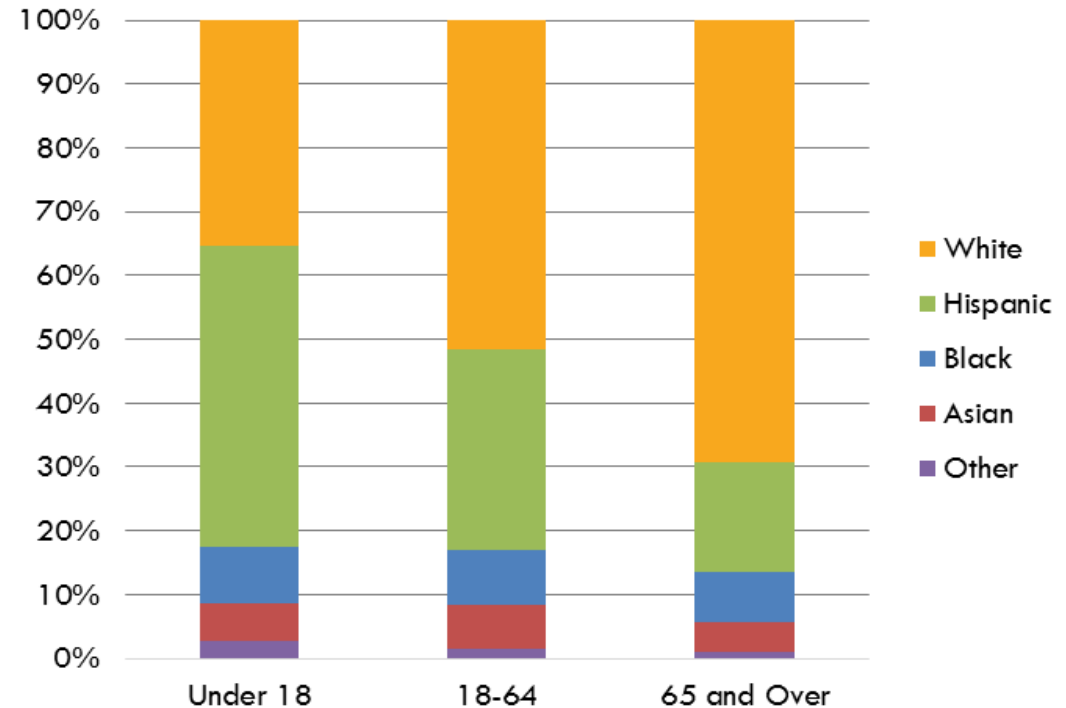

23%

of Travis County children
LIVE IN POVERTY

A Closer Look: Child Poverty

October 10, 2017

COMMUNITY ADVANCEMENT NETWORK

Local Child Poverty Rates are Declining

The percentage of Travis County children living in poverty declined in 2015. All three local jurisdictions—the City of Austin, Travis County and the five-county Austin MSA—have child poverty rates that have declined since 2010.

Source: American Community Survey 1-Year Estimates

Equity

- Black and Hispanic children are 5 to 6 times more likely to live in poverty than White or Asian children.
- Child poverty rates exceed adult poverty rates for Hispanic and Black populations, while the opposite is true for Asian and White populations.

Source: American Community Survey 5-Year Estimates

Changing Demographics

Younger populations in Travis County are majority Hispanic, while older populations are majority White.

We must ensure that our young populations receive the education and training to prepare them to become our community's leaders and future workforce.

Race & Ethnicity by Age,
Travis County, 2015

Source: American Community Survey 1-Year Estimates

Number of Children by Race & Ethnicity and Income Status

While there is an almost equal number of Hispanic and White children who do not live in poverty, there is a large number of Hispanic children who do live in poverty.