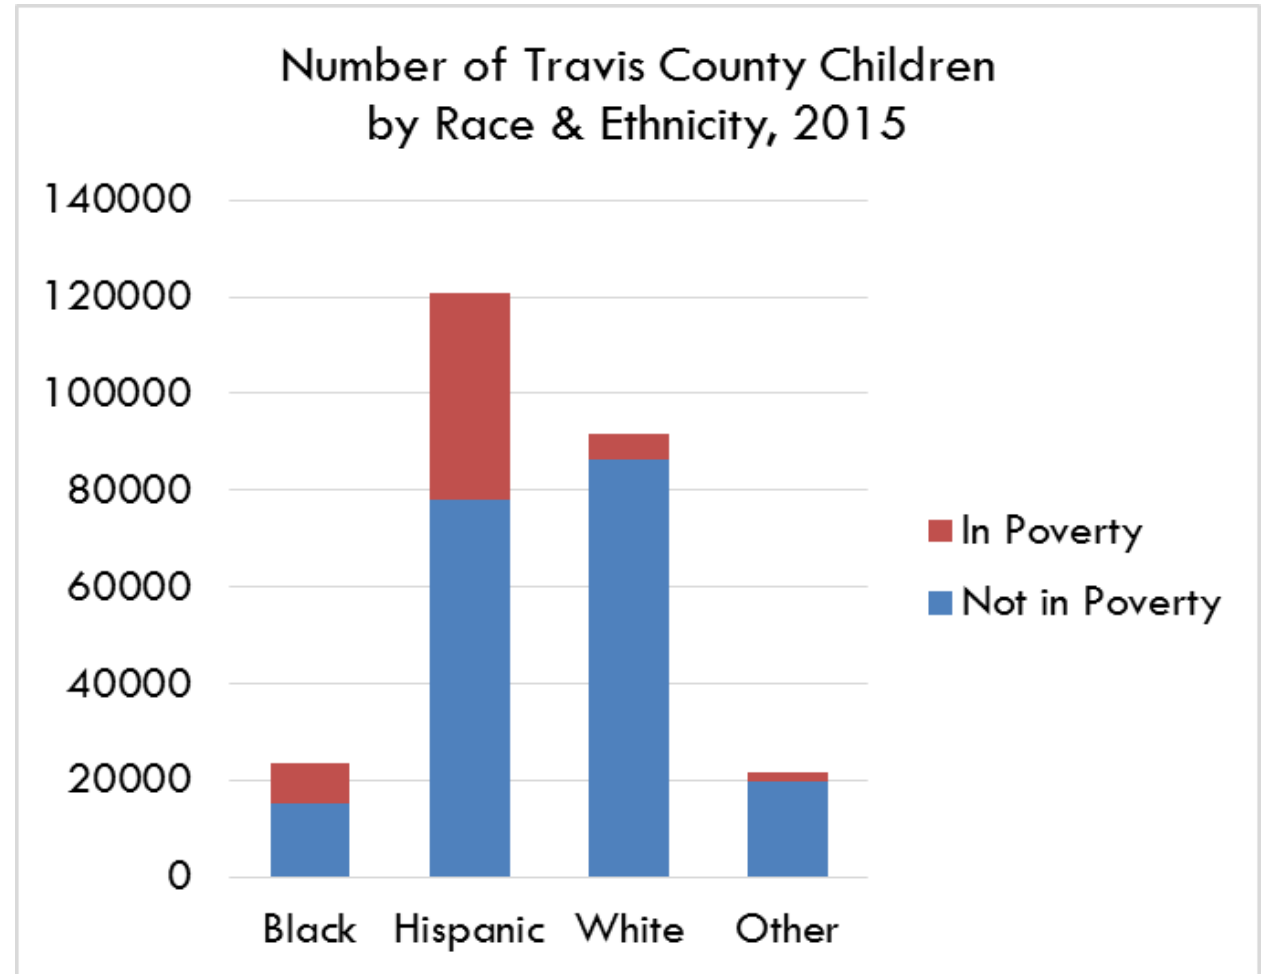

23%

of Travis County children
LIVE IN POVERTY

A Closer Look: Child Poverty

October 10, 2017

COMMUNITY ADVANCEMENT NETWORK

Local Child Poverty Rates are Declining

The percentage of Travis County children living in poverty declined in 2015. All three local jurisdictions—the City of Austin, Travis County and the five-county Austin MSA—have child poverty rates that have declined since 2010.

Source: American Community Survey 1-Year Estimates

Equity

- Black and Hispanic children are 5 to 6 times more likely to live in poverty than White or Asian children.
- Child poverty rates exceed adult poverty rates for Hispanic and Black populations, while the opposite is true for Asian and White populations.

Source: American Community Survey 5-Year Estimates

Changing Demographics

Younger populations in Travis County are majority Hispanic, while older populations are majority White.

We must ensure that our young populations receive the education and training to prepare them to become our community's leaders and future workforce.

Race & Ethnicity by Age,
Travis County, 2015

Source: American Community Survey 1-Year Estimates

Number of Children by Race & Ethnicity and Income Status

While there is an almost equal number of Hispanic and White children who do not live in poverty, there is a large number of Hispanic children who do live in poverty.