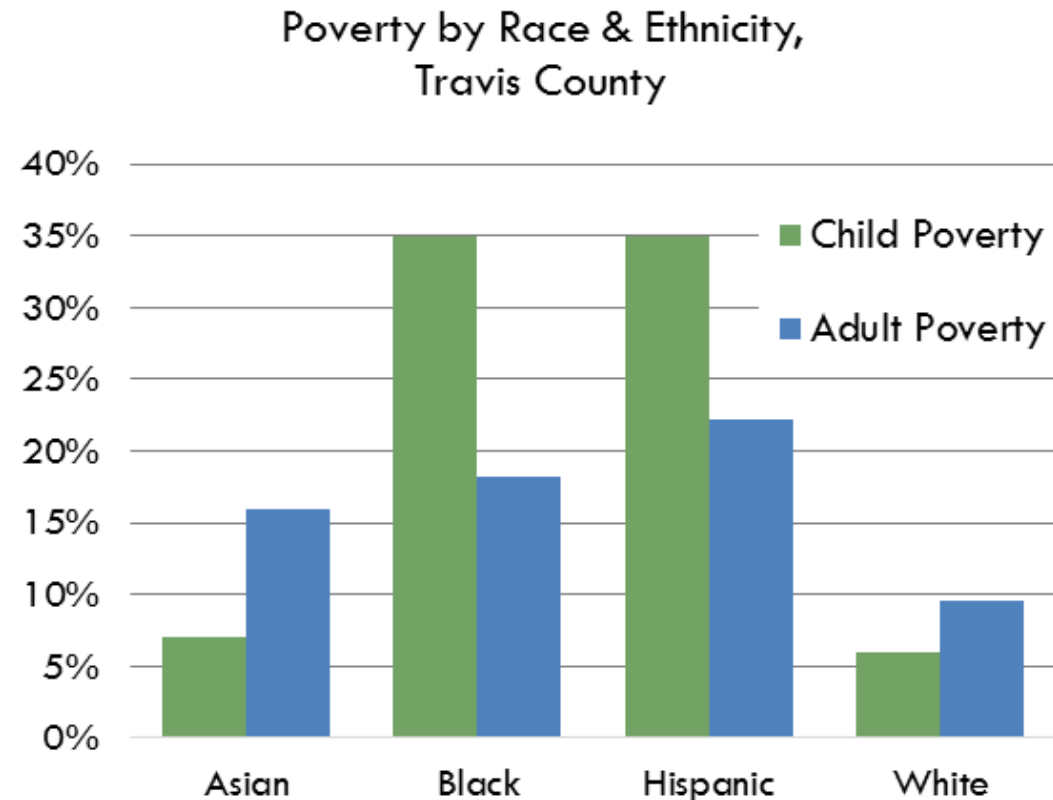

23%

of Travis County children
LIVE IN POVERTY

A Closer Look: Child Poverty

October 10, 2017

COMMUNITY ADVANCEMENT NETWORK

Local Child Poverty Rates are Declining

The percentage of Travis County children living in poverty declined in 2015. All three local jurisdictions—the City of Austin, Travis County and the five-county Austin MSA—have child poverty rates that have declined since 2010.

Source: American Community Survey 1-Year Estimates

Equity

- Black and Hispanic children are 5 to 6 times more likely to live in poverty than White or Asian children.
- Child poverty rates exceed adult poverty rates for Hispanic and Black populations, while the opposite is true for Asian and White populations.

Source: American Community Survey 5-Year Estimates

Changing Demographics

Younger populations in Travis County are majority Hispanic, while older populations are majority White.

We must ensure that our young populations receive the education and training to prepare them to become our community's leaders and future workforce.