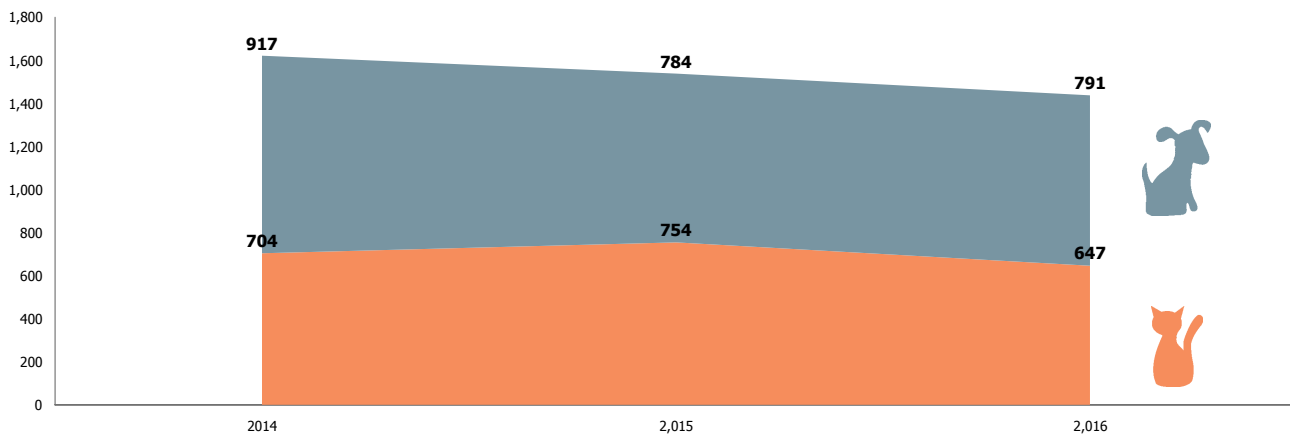

## Age Breakdown

**Neonatal**  
 under 6 weeks old

**Kitten/Puppy**  
 6 weeks to under 1 year old

**Adult**  
 at least 1 year old

Intakes by Age Breakdown

# Austin Animal Center September 2014 to 2016 Intakes

	2014			2015			2016		
	Cat	Dog	Total	Cat	Dog	Total	Cat	Dog	Total
<b>Born in</b>	0	3	<b>3</b>	10	0	<b>10</b>	1	3	<b>4</b>
<b>Owner Surrender</b>	107	202	<b>309</b>	135	163	<b>298</b>	168	167	<b>335</b>
<b>Public Assistance</b>	11	69	<b>80</b>	3	59	<b>62</b>	14	65	<b>79</b>
<b>Request for Euthanasia</b>	3	6	<b>9</b>	0	2	<b>2</b>	0	1	<b>1</b>
<b>Stray</b>	583	637	<b>1,220</b>	606	560	<b>1,166</b>	464	555	<b>1,019</b>
<b>Total</b>	<b>704</b>	<b>917</b>	<b>1,621</b>	<b>754</b>	<b>784</b>	<b>1,538</b>	<b>647</b>	<b>791</b>	<b>1,438</b>

Yearly September Intakes by Intake Type

Yearly September Intakes by Animal Type