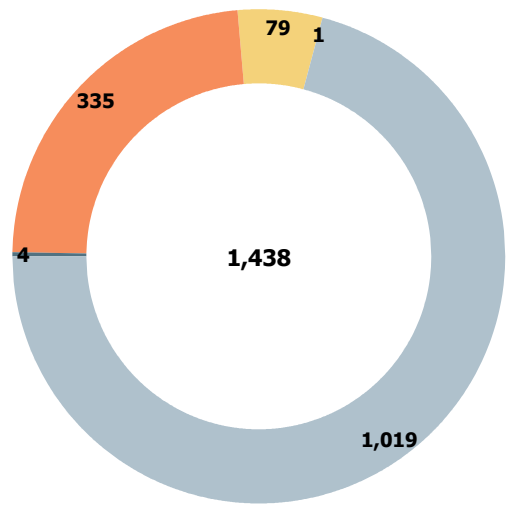

Neonatal Kitten	Kitten	Adult Cat	Neonatal Puppy	Puppy	Adult Dog	Total
Born in	1	0	0	3	0	0	4
Owner Surrender	13	108	47	11	32	124	335
Public Assistance	1	1	12	0	6	59	79
Request for Euthanasia	0	0	0	0	0	1	1
Stray	202	142	120	4	167	384	1,019
Total	217	251	179	18	205	568	1,438

Intakes by Intake Type