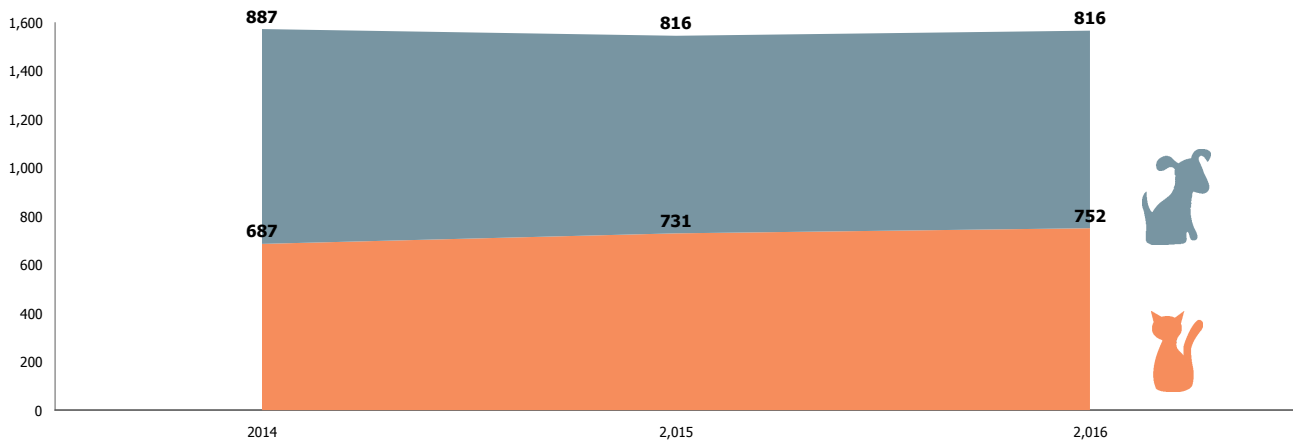

### Age Breakdown

**Neonatal**  
 under 6 weeks old

**Kitten/Puppy**  
 6 weeks to under 1 year old

**Adult**  
 at least 1 year old

Outcomes by Age Breakdown

# Austin Animal Center September 2014 to 2016 Outcomes

	2014			2015			2016		
	Cat	Dog	Total	Cat	Dog	Total	Cat	Dog	Total
<b>Adoption</b>	228	379	<b>607</b>	271	356	<b>627</b>	294	411	<b>705</b>
<b>Deceased</b>	8	1	<b>9</b>	7	4	<b>11</b>	15	3	<b>18</b>
<b>Disposal</b>	0	0	<b>0</b>	1	0	<b>1</b>	0	0	<b>0</b>
<b>Humane Euthanasia</b>	38	46	<b>84</b>	27	25	<b>52</b>	17	12	<b>29</b>
<b>Missing</b>	0	0	<b>0</b>	2	1	<b>3</b>	4	0	<b>4</b>
<b>RTO</b>	26	253	<b>279</b>	32	223	<b>255</b>	25	237	<b>262</b>
<b>Shelter Neuter Return</b>	96	0	<b>96</b>	89	0	<b>89</b>	61	0	<b>61</b>
<b>Transfer</b>	291	208	<b>499</b>	302	207	<b>509</b>	336	153	<b>489</b>
<b>Total</b>	<b>687</b>	<b>887</b>	<b>1,574</b>	<b>731</b>	<b>816</b>	<b>1,547</b>	<b>752</b>	<b>816</b>	<b>1,568</b>

Yearly September Outcomes by Outcome Type

Yearly September Outcomes by Animal Type

## Total Live Release Rates