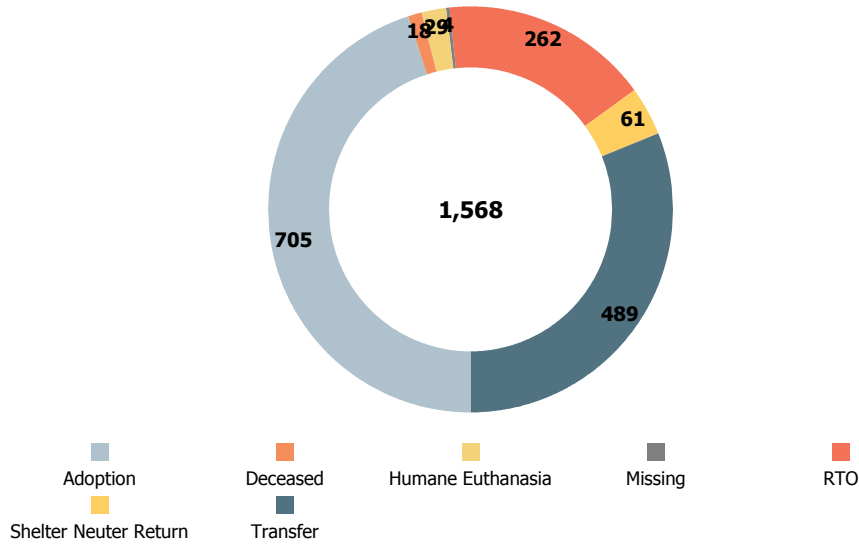

Neonatal Kitten	Kitten	Adult Cat	Neonatal Puppy	Puppy	Adult Dog	Total
Adoption	0	221	73	0	137	274	705
Deceased	5	6	4	1	0	2	18
Humane Euthanasia	2	6	9	0	1	11	29
Missing	0	2	2	0	0	0	4
RTO	0	1	24	0	22	215	262
Shelter Neuter Return	0	19	42	0	0	0	61
Transfer	156	109	71	22	35	96	489
Total	163	364	225	23	195	598	1,568

Outcomes by Outcome Type