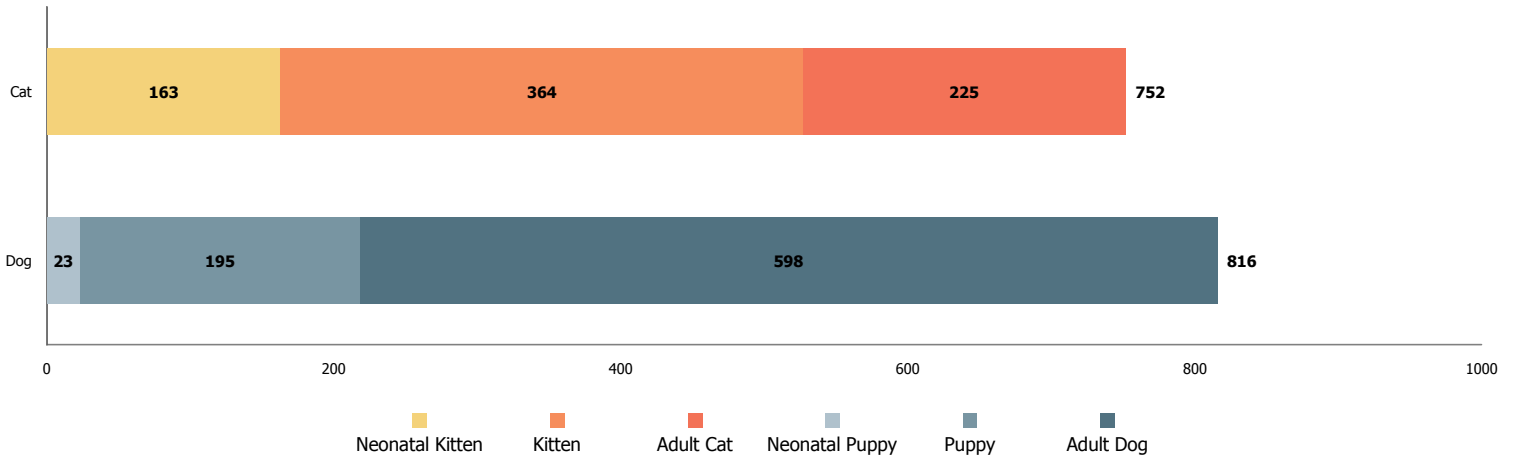

# Austin Animal Center September 2016 Outcomes

	Neonatal Kitten	Kitten	Adult Cat	Neonatal Puppy	Puppy	Adult Dog	Total
<b>Adoption</b>	0	221	73	0	137	274	<b>705</b>
<b>Deceased</b>	5	6	4	1	0	2	<b>18</b>
<b>Humane Euthanasia</b>	2	6	9	0	1	11	<b>29</b>
<b>Missing</b>	0	2	2	0	0	0	<b>4</b>
<b>RTO</b>	0	1	24	0	22	215	<b>262</b>
<b>Shelter Neuter Return</b>	0	19	42	0	0	0	<b>61</b>
<b>Transfer</b>	156	109	71	22	35	96	<b>489</b>
<b>Total</b>	<b>163</b>	<b>364</b>	<b>225</b>	<b>23</b>	<b>195</b>	<b>598</b>	<b>1,568</b>

Outcomes by Outcome Type

### Age Breakdown

**Neonatal**  
 under 6 weeks old

**Kitten/Puppy**  
 6 weeks to under 1 year old

**Adult**  
 at least 1 year old

Outcomes by Age Breakdown