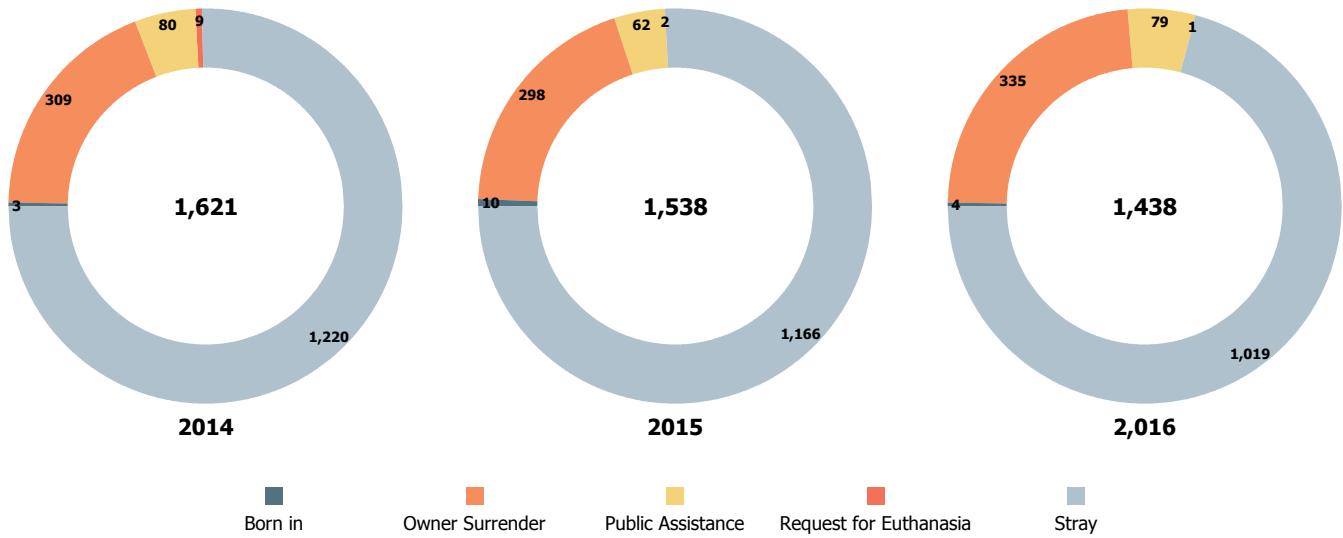

Austin Animal Center September 2014 to 2016 Intakes

	2014			2015			2016		
	Cat	Dog	Total	Cat	Dog	Total	Cat	Dog	Total
Born in	0	3	3	10	0	10	1	3	4
Owner Surrender	107	202	309	135	163	298	168	167	335
Public Assistance	11	69	80	3	59	62	14	65	79
Request for Euthanasia	3	6	9	0	2	2	0	1	1
Stray	583	637	1,220	606	560	1,166	464	555	1,019
Total	704	917	1,621	754	784	1,538	647	791	1,438

Yearly September Intakes by Intake Type