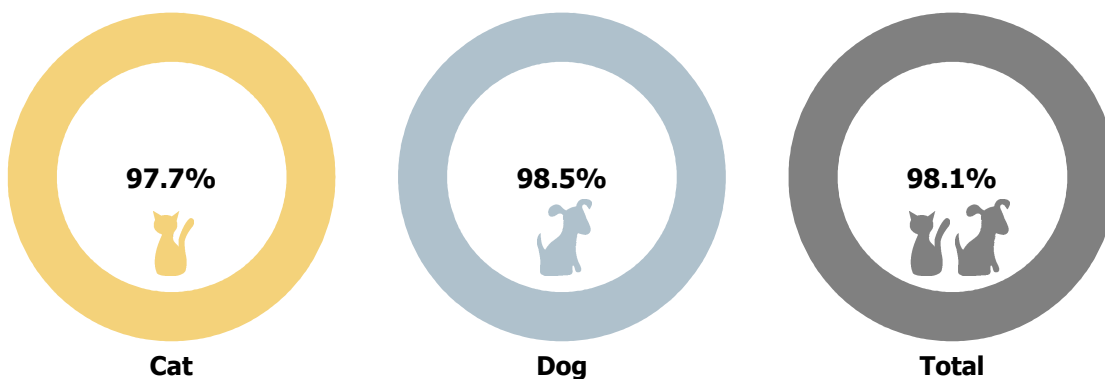

### Age Breakdown

**Neonatal**  
 under 6 weeks old

**Kitten/Puppy**  
 6 weeks to under 1 year old

**Adult**  
 at least 1 year old

Outcomes by Age Breakdown

# Austin Animal Center September 2014 to 2016 Outcomes

	2014			2015			2016		
	Cat	Dog	Total	Cat	Dog	Total	Cat	Dog	Total
<b>Adoption</b>	228	379	<b>607</b>	271	356	<b>627</b>	294	411	<b>705</b>
<b>Deceased</b>	8	1	<b>9</b>	7	4	<b>11</b>	15	3	<b>18</b>
<b>Disposal</b>	0	0	<b>0</b>	1	0	<b>1</b>	0	0	<b>0</b>
<b>Humane Euthanasia</b>	38	46	<b>84</b>	27	25	<b>52</b>	17	12	<b>29</b>
<b>Missing</b>	0	0	<b>0</b>	2	1	<b>3</b>	4	0	<b>4</b>
<b>RTO</b>	26	253	<b>279</b>	32	223	<b>255</b>	25	237	<b>262</b>
<b>Shelter Neuter Return</b>	96	0	<b>96</b>	89	0	<b>89</b>	61	0	<b>61</b>
<b>Transfer</b>	291	208	<b>499</b>	302	207	<b>509</b>	336	153	<b>489</b>
<b>Total</b>	<b>687</b>	<b>887</b>	<b>1,574</b>	<b>731</b>	<b>816</b>	<b>1,547</b>	<b>752</b>	<b>816</b>	<b>1,568</b>

Yearly September Outcomes by Outcome Type

Yearly September Outcomes by Animal Type

## Total Live Release Rates