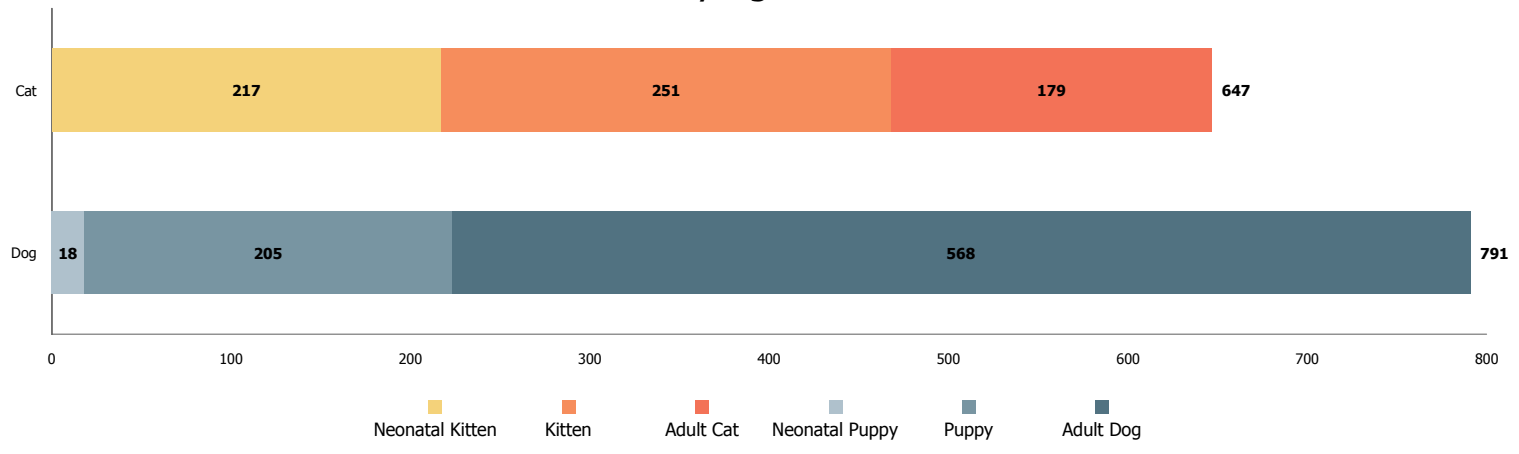

# Austin Animal Center September 2016 Intakes

	Neonatal Kitten	Kitten	Adult Cat	Neonatal Puppy	Puppy	Adult Dog	Total
<b>Born in</b>	1	0	0	3	0	0	<b>4</b>
<b>Owner Surrender</b>	13	108	47	11	32	124	<b>335</b>
<b>Public Assistance</b>	1	1	12	0	6	59	<b>79</b>
<b>Request for Euthanasia</b>	0	0	0	0	0	1	<b>1</b>
<b>Stray</b>	202	142	120	4	167	384	<b>1,019</b>
<b>Total</b>	<b>217</b>	<b>251</b>	<b>179</b>	<b>18</b>	<b>205</b>	<b>568</b>	<b>1,438</b>

Intakes by Intake Type

■ Born in    
 ■ Owner Surrender    
 ■ Public Assistance    
 ■ Request for Euthanasia    
 ■ Stray

## Age Breakdown

**Neonatal**  
 under 6 weeks old

**Kitten/Puppy**  
 6 weeks to under 1 year old

**Adult**  
 at least 1 year old

Intakes by Age Breakdown