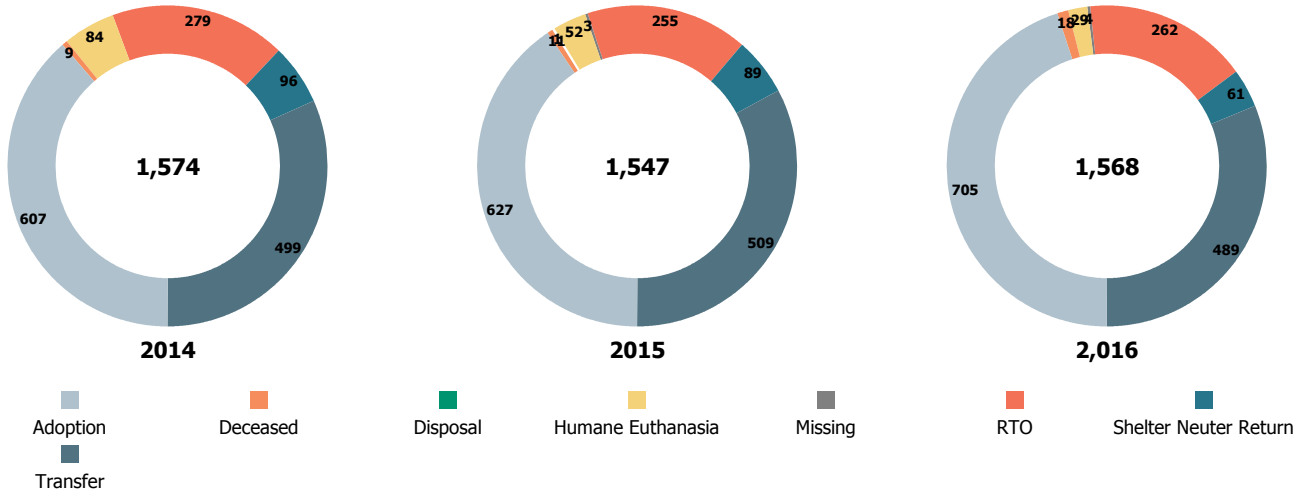

Austin Animal Center September 2014 to 2016 Outcomes

	2014			2015			2016		
	Cat	Dog	Total	Cat	Dog	Total	Cat	Dog	Total
Adoption	228	379	607	271	356	627	294	411	705
Deceased	8	1	9	7	4	11	15	3	18
Disposal	0	0	0	1	0	1	0	0	0
Humane Euthanasia	38	46	84	27	25	52	17	12	29
Missing	0	0	0	2	1	3	4	0	4
RTO	26	253	279	32	223	255	25	237	262
Shelter Neuter Return	96	0	96	89	0	89	61	0	61
Transfer	291	208	499	302	207	509	336	153	489
Total	687	887	1,574	731	816	1,547	752	816	1,568

Yearly September Outcomes by Outcome Type