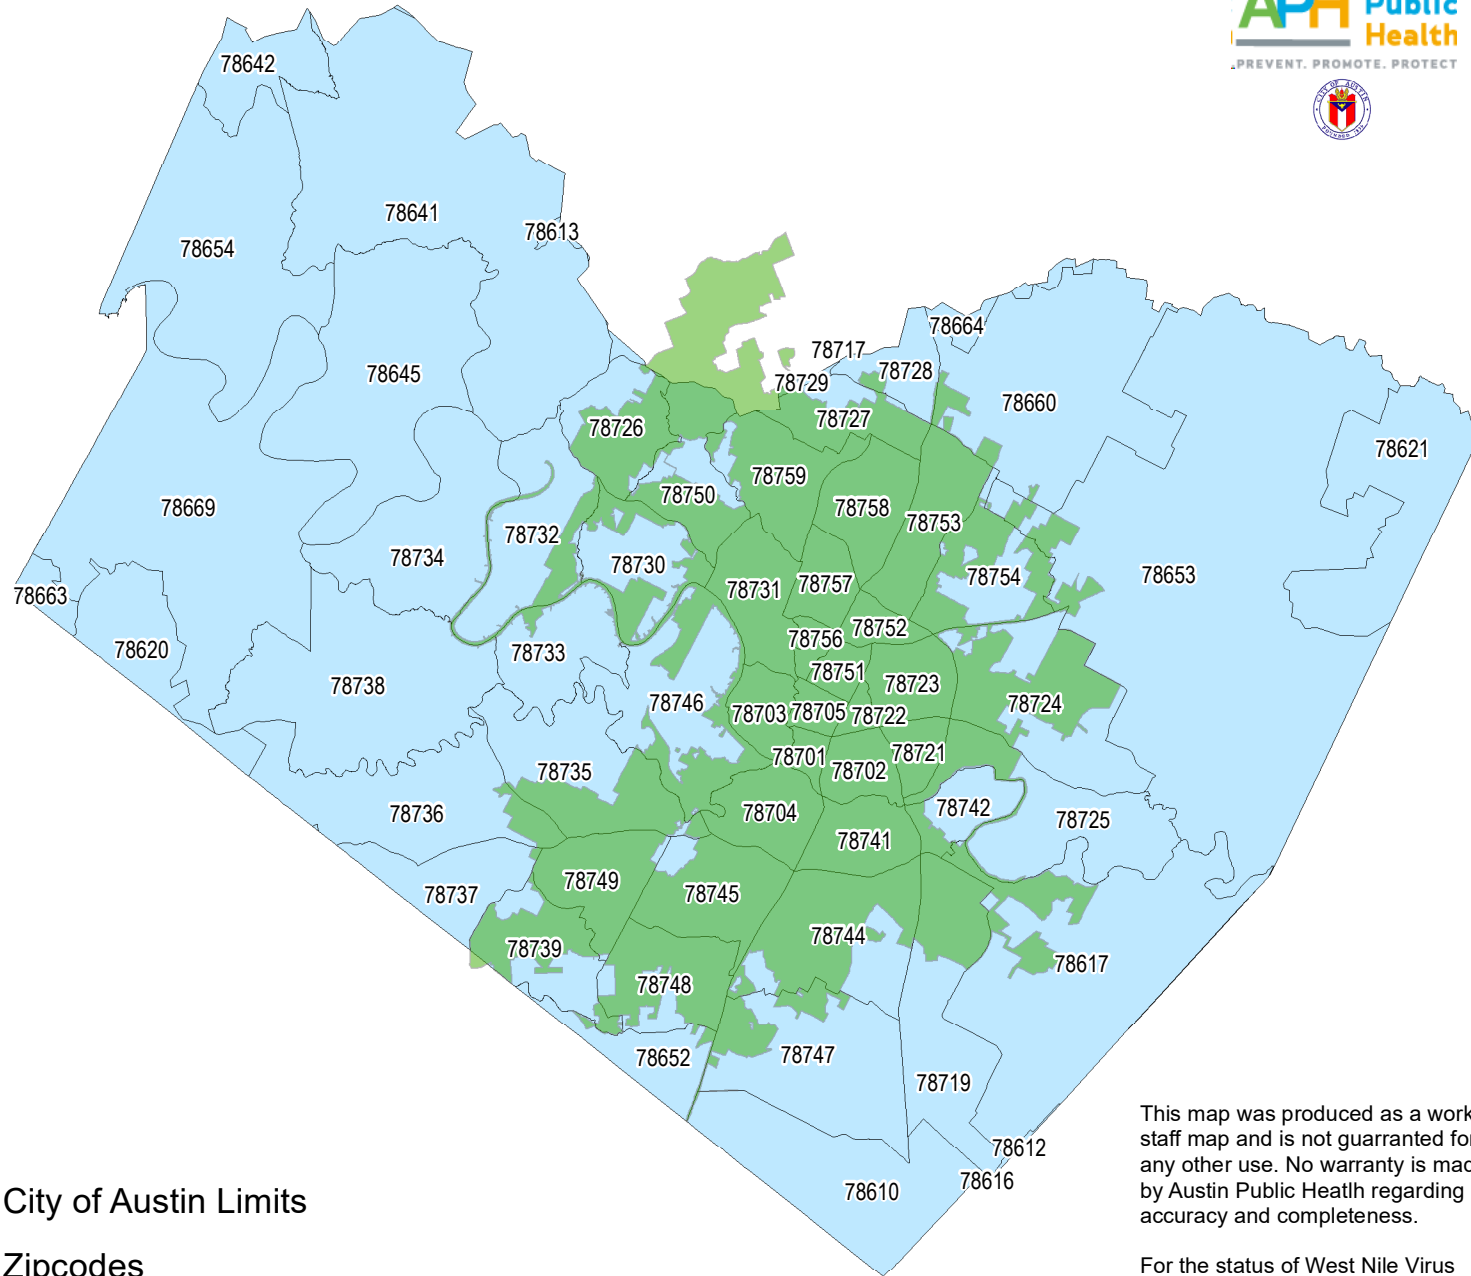

Map updated as of August 4, 2021. At this time there are no mosquito pools that have tested positive.

-  City of Austin Limits
-  Zipcodes

This map was produced as a working staff map and is not guaranteed for any other use. No warranty is made by Austin Public Health regarding its accuracy and completeness.

For the status of West Nile Virus cases in humans across the state, including Travis County, [click here](#).

Austin Public Health Environmental Health Services Division Arbovirus Surveillance 2021