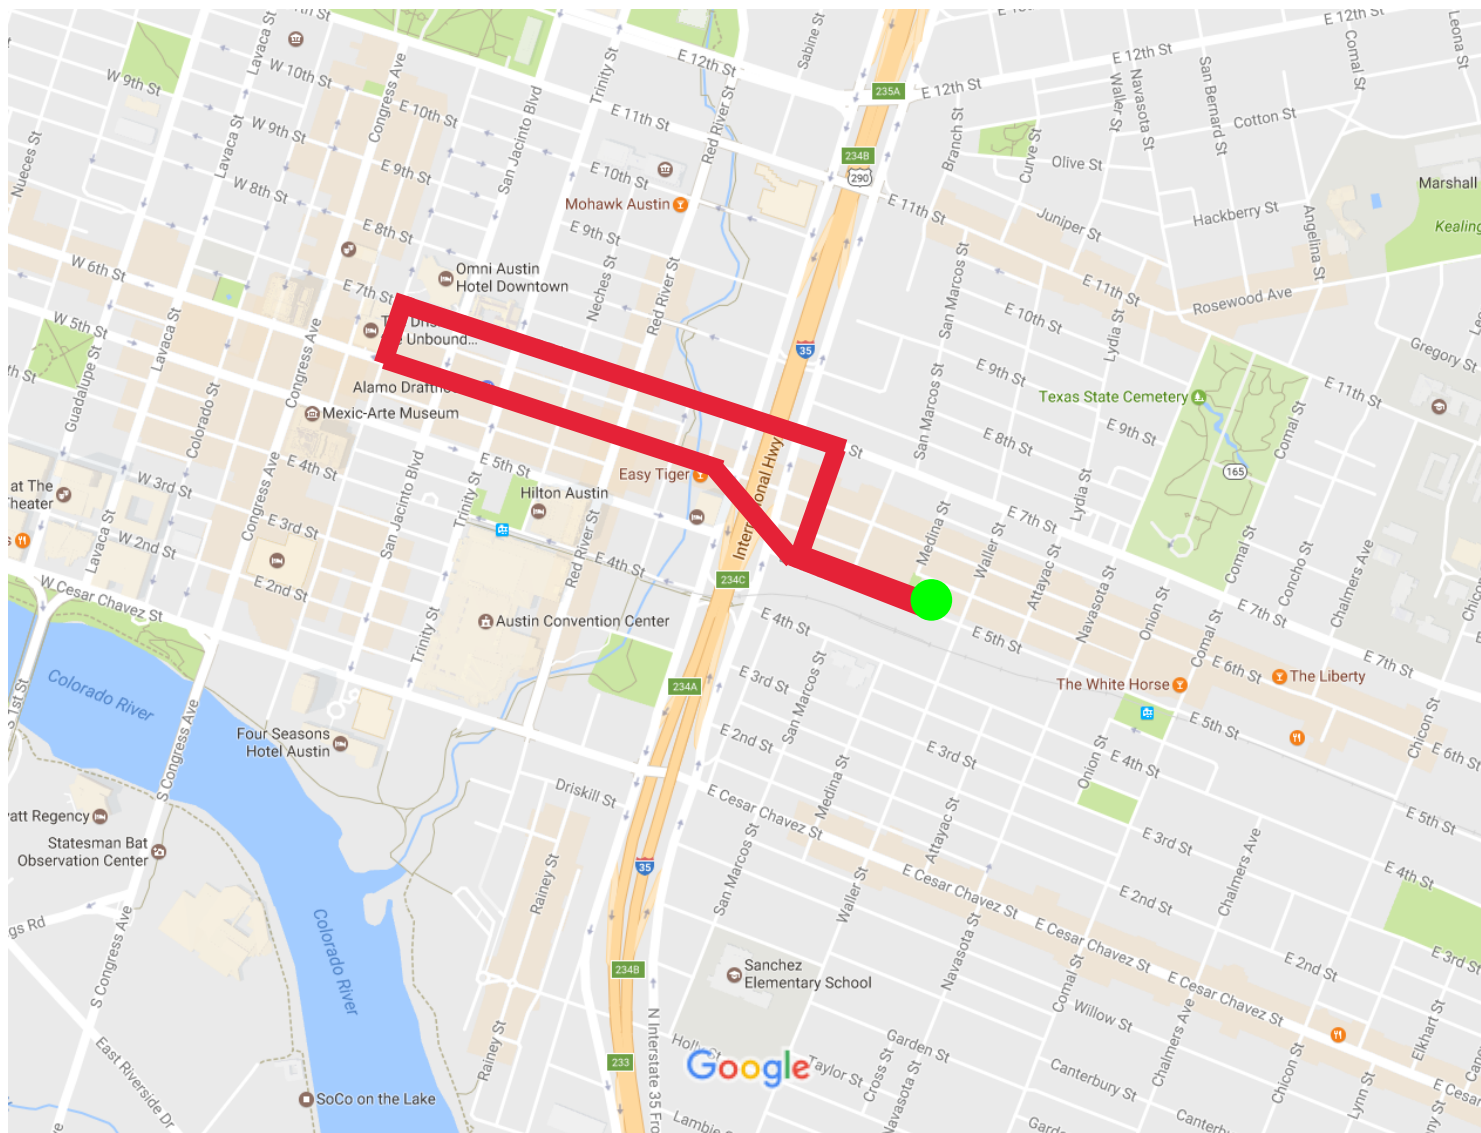

Start/End = Fair Market

Map data ©2017 Google 500 ft

The procession will start at 9pm leaving from Fair Market moving west, then up to 6th St. down to Brazos where we will turn on 7th to move east to Brushy then back to 5th St where we will end the procession, around 10pm, where we started.