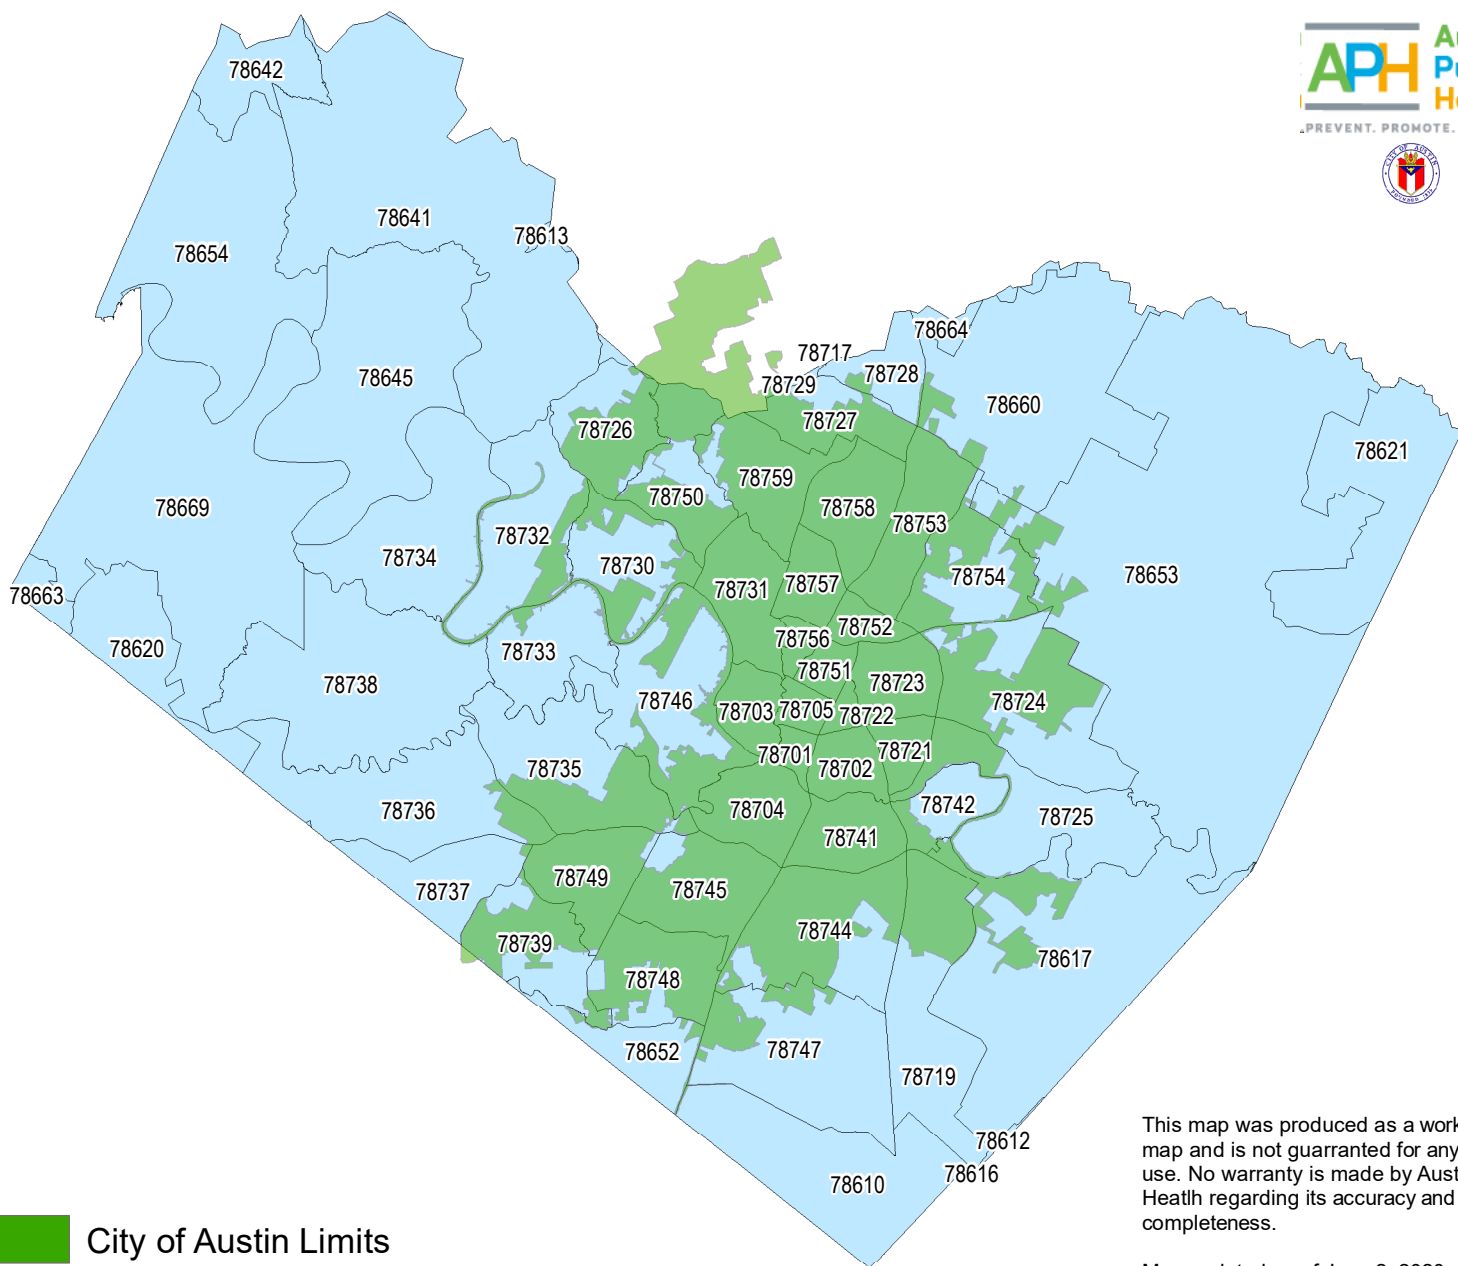

Austin Public Health Environmental Health Services Division Arbovirus Surveillance 2020

 City of Austin Limits

As of June 2, 2020, there are not any positive mosquito pools in any Austin or Travis County zip code.

This map was produced as a working staff map and is not guaranteed for any other use. No warranty is made by Austin Public Health regarding its accuracy and completeness.

Map updated as of June 2, 2020.

For the status of West Nile Virus cases in humans across the state, including Travis County, [click here](#).