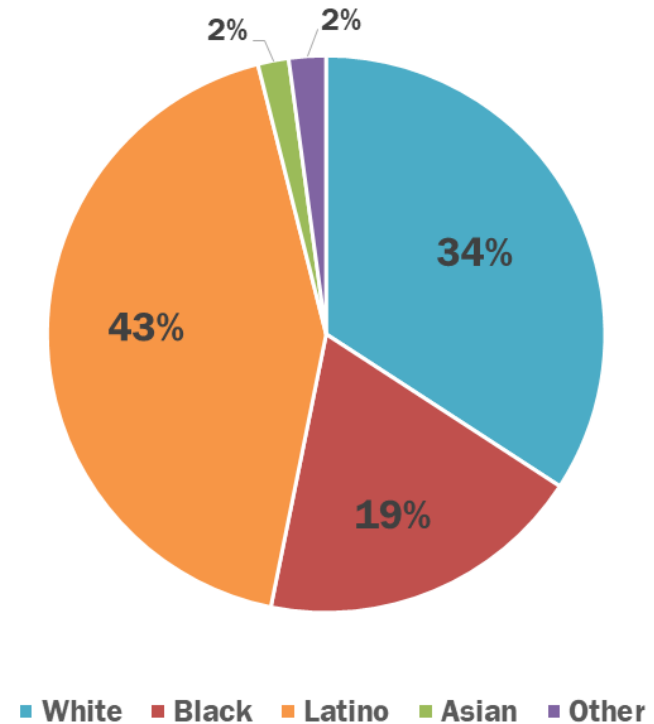

# Box Bazaar: Manor Road Area Demographics

Census Tracts within 2.5 miles

**Total Population:** 69,826  
**Total Households:** 26,461  
**Median HH Income:** \$42,917  
**LEP Spanish Speakers:** 9,158

**Annual Household Incomes:**

**Racial/Ethnic Composition:**

Data Source: US Census Bureau, American Community Survey 5-Year Estimates 2012-2016