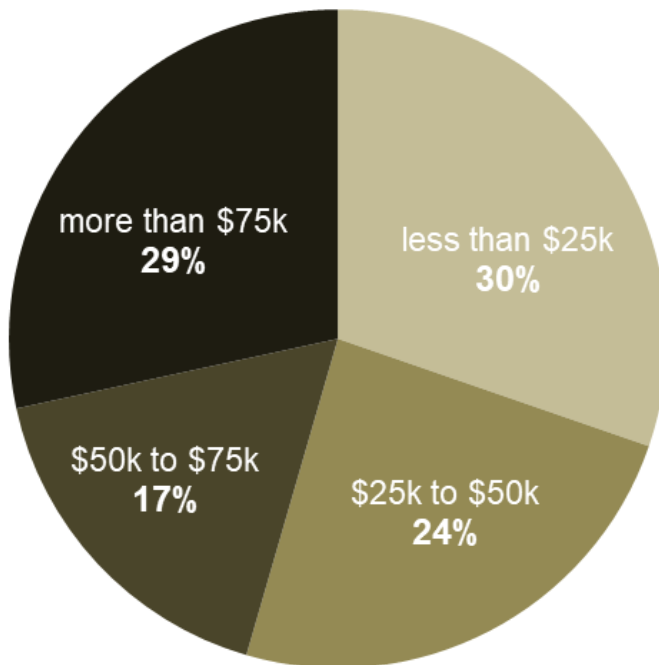

# Box Bazaar: Manor Road Area Demographics

Census Tracts within 2.5 miles

**Total Population:** 69,826  
**Total Households:** 26,461  
**Median HH Income:** \$42,917  
**LEP Spanish Speakers:** 9,158

**Annual Household Incomes:**

**Racial/Ethnic Composition:**

Data Source: US Census Bureau, American Community Survey 5-Year Estimates 2012-2016