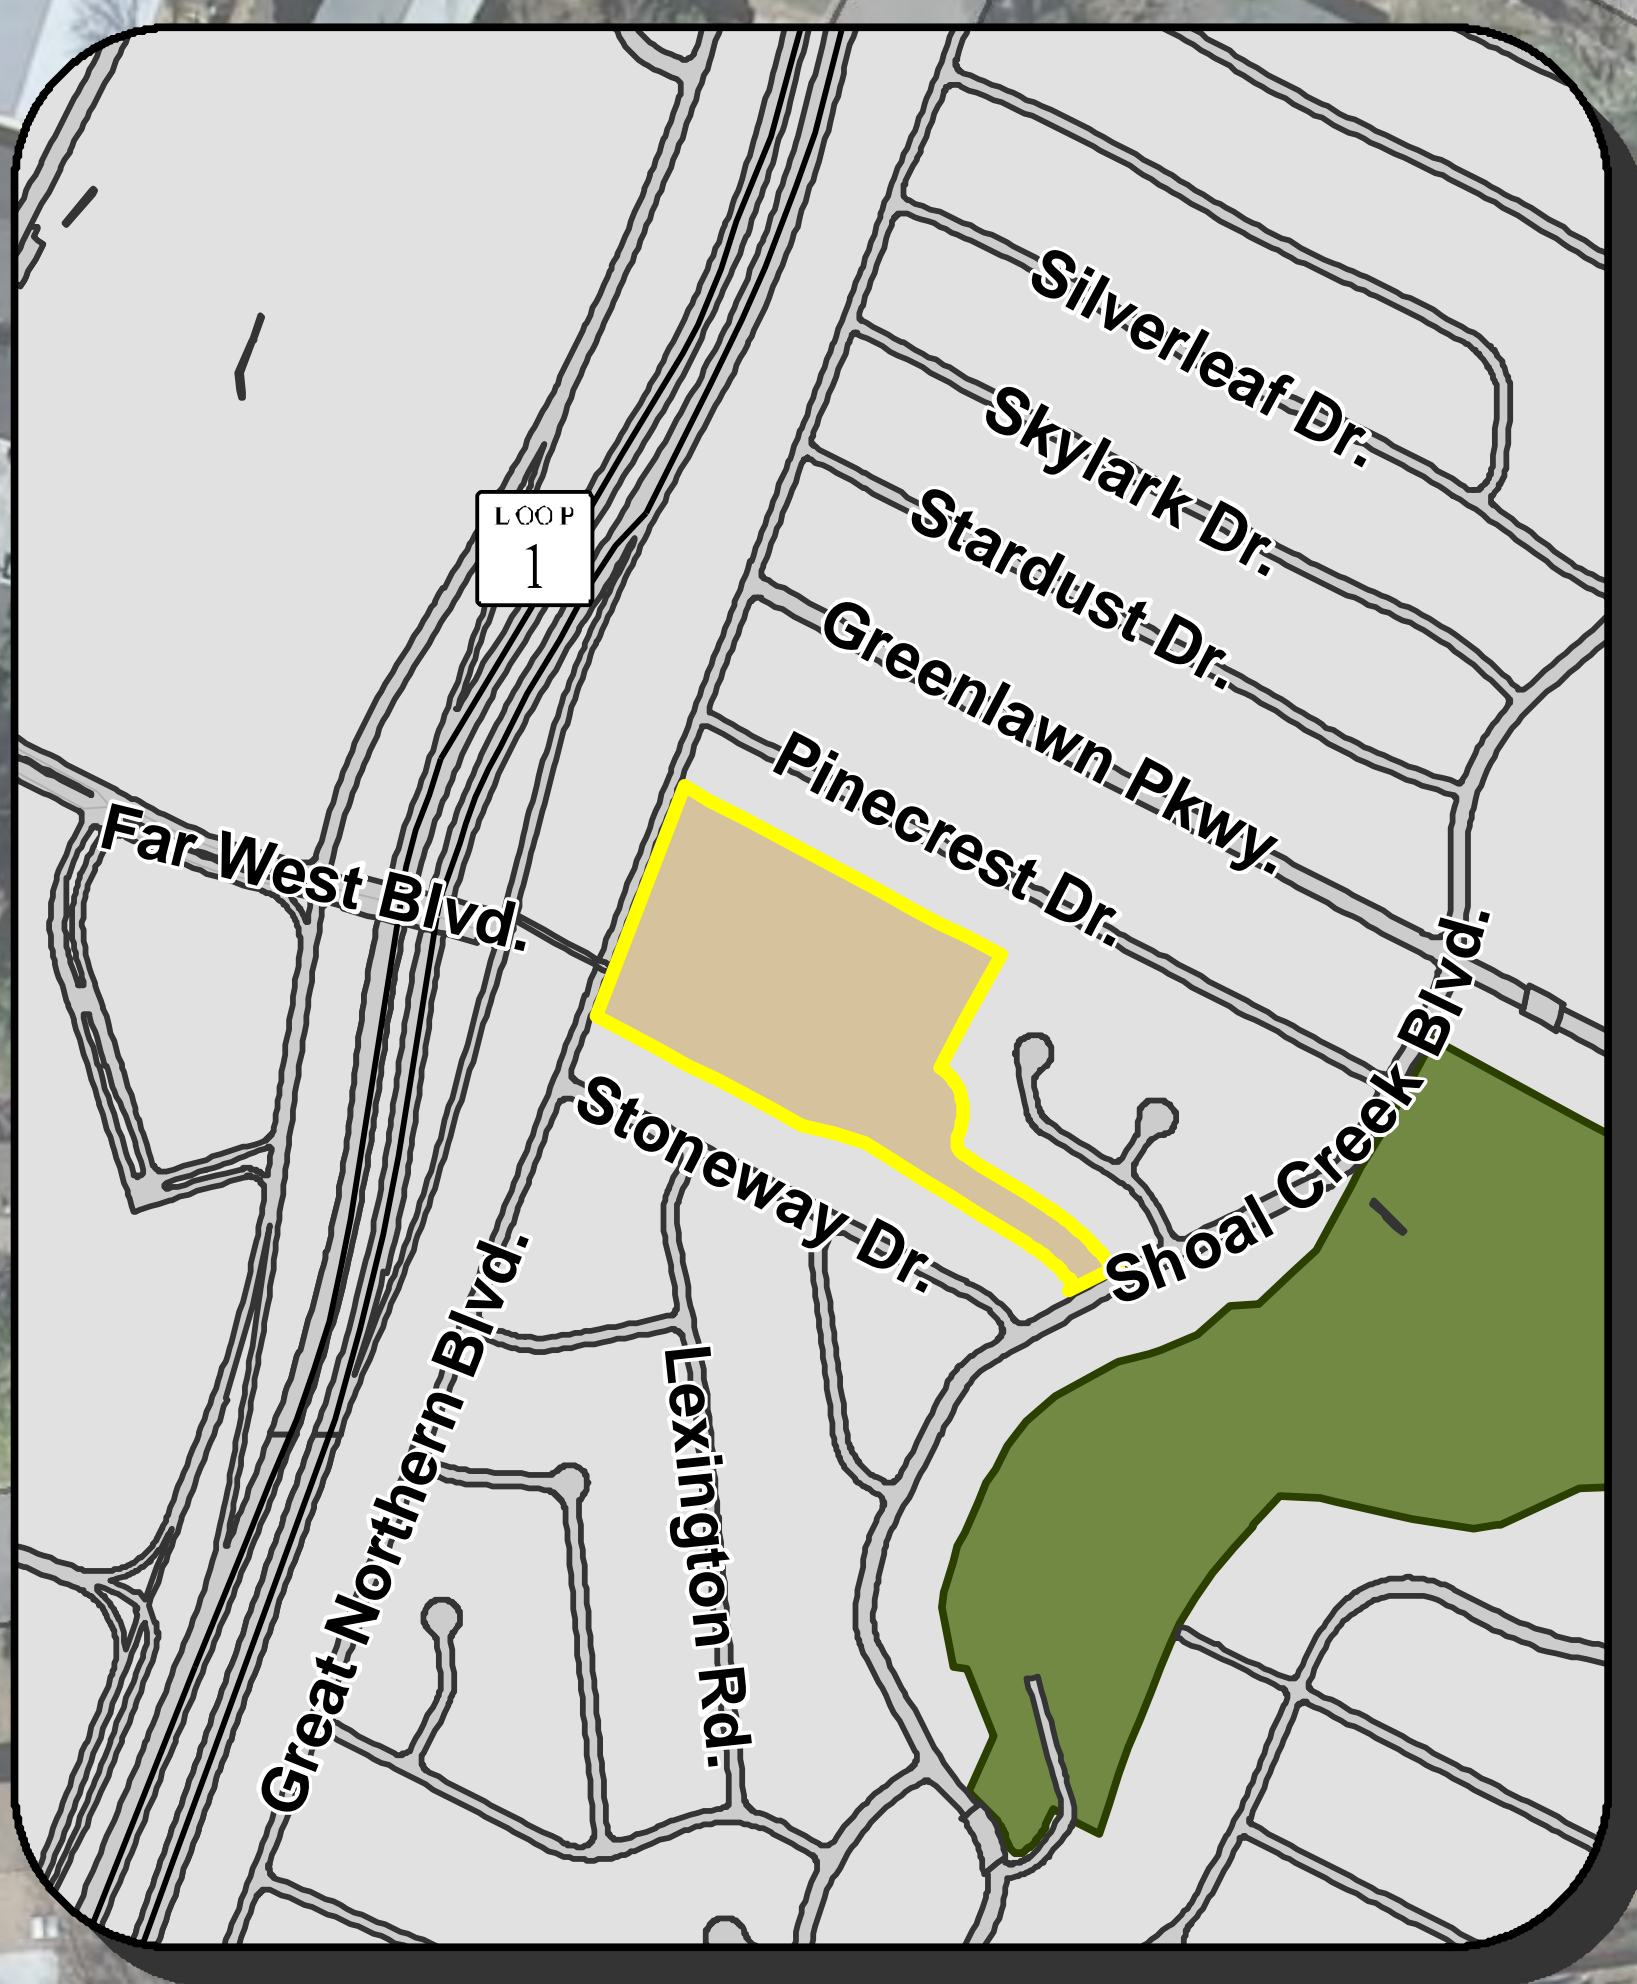

ADA Statement:
The City of Austin is proud to comply with the Americans with Disabilities Act. If you require assistance for participation in our programs or use of our facilities, please call (512) 974-6700.