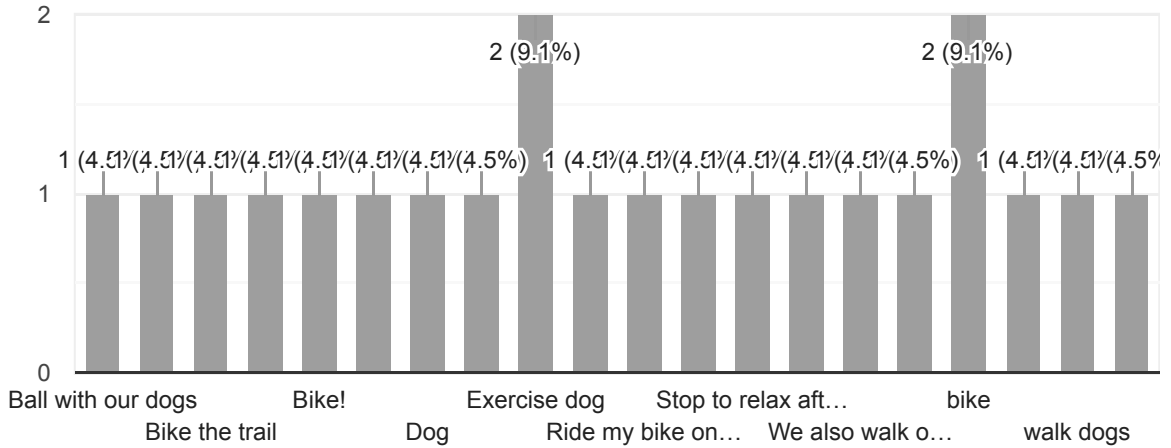

22 responses

What are your favorite memories from Govalle Park? /¿Cuáles son tus recuerdos favoritos del parque Govalle?

38 responses

the trail

I just love the beautiful green space

My 3yr old autistic son built up the courage to go down the slide for the first time at this park.