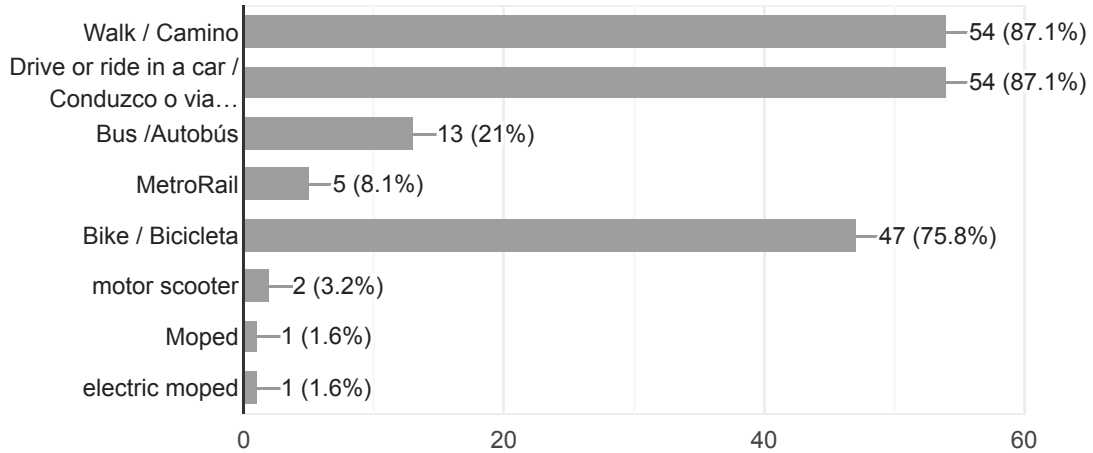

What modes of transportation do you use? Select all that apply. / ¿Qué medios de transporte usas? Seleccione todas las que correspondan.

62 responses

If you selected "other", please tell us what mode of transportation you use. / Si seleccionó "otro", indique qué tipo de transporte utiliza

2 responses

Moped

Electric Moped is our primary mode of transportation