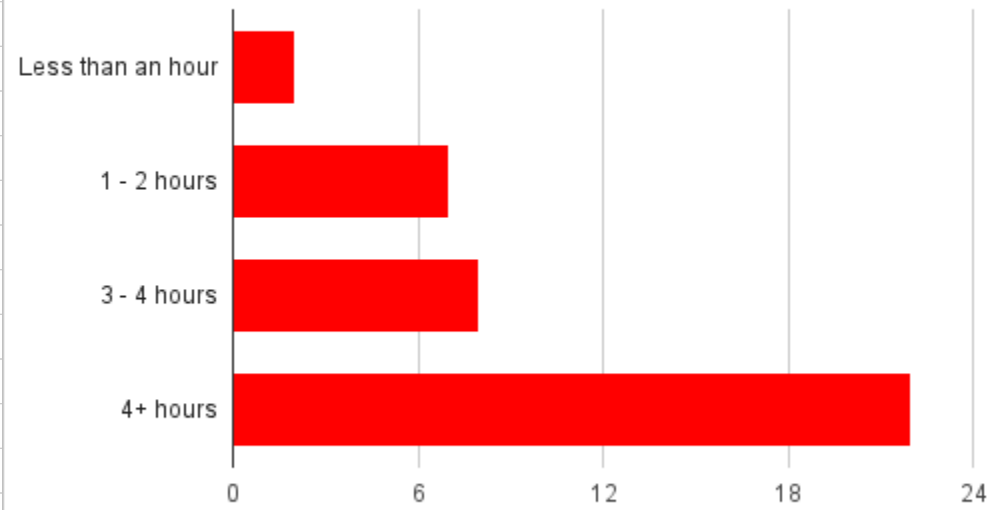

Hours spent on technology