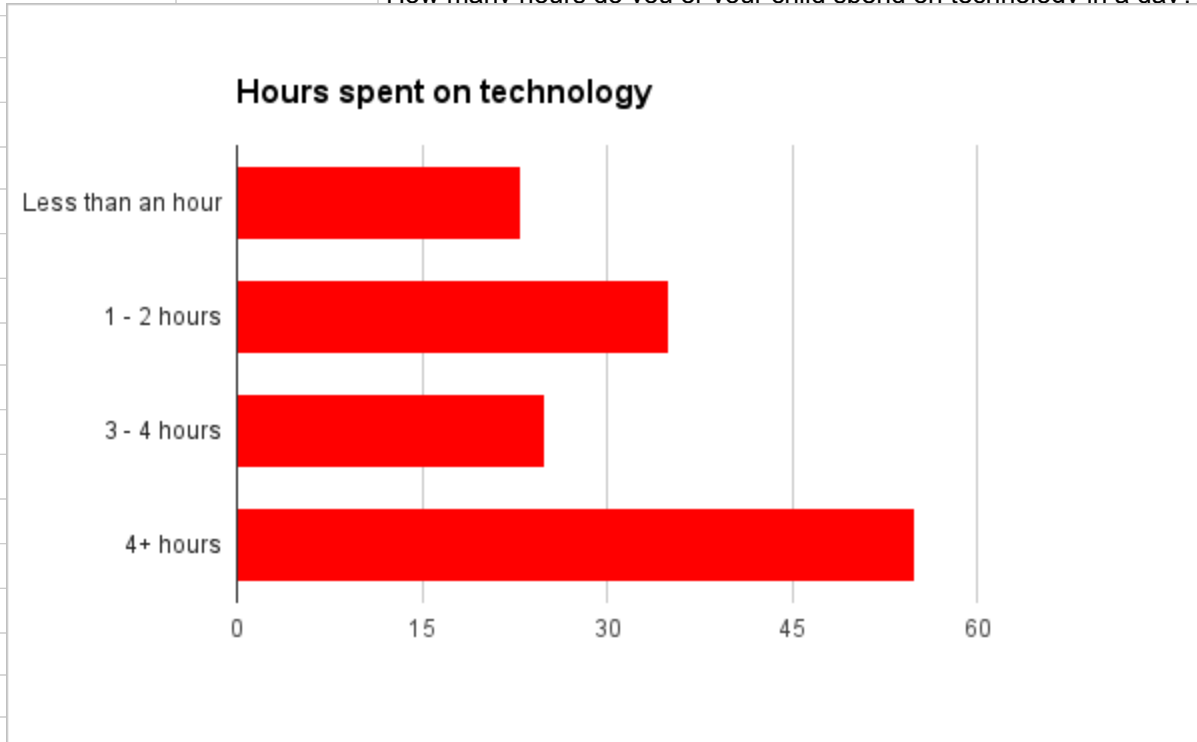

How many hours do you or your child spend on technology in a day? (if applicable)

1 - 2 hours
4+ hours
3 - 4 hours
3 - 4 hours
4+ hours
4+ hours
3 - 4 hours
4+ hours
1 - 2 hours
4+ hours
3 - 4 hours
3 - 4 hours
Less than an hour
4+ hours
4+ hours