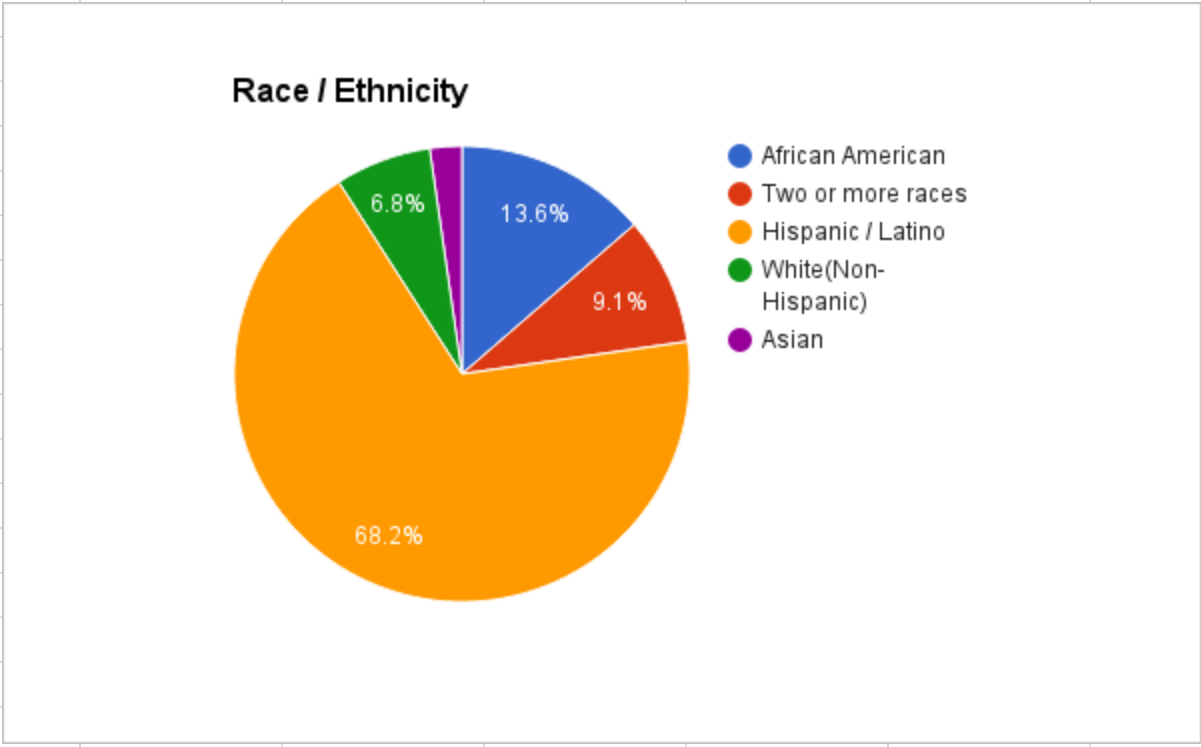

7/21/2016 19:25:42	14-19	No	Hispanic / Latin	78752		Neighborhood	About 1 hour a	I'd rather be insi
7/21/2016 21:05:52	14-19	No	Two or more ra	78752	UHV	Creek/River/Wo	About 2 hours a	Too hot in the s
7/21/2016 21:07:03	14-19	No	White(Non-Hisp	78723	KIPP	Yard	less than 1 hour	I'd rather be insi
7/22/2016 1:21:34	14-19	No	African America	75146		Neighborhood	Not applicable	I'd rather be insi
7/22/2016 1:27:20	14-19	No	African America	78723	Reagan HS	School	Not applicable	Too hot in the s
7/22/2016 11:29:49	14-19	No	Hispanic / Latin	78752	reagan high sch	Neighborhood	Not applicable	I feel unsafe in
7/24/2016 19:45:30	14-19	No	African America	78724	Lyndon B. John	Yard	less than 1 hour	I don't have eno
7/25/2016 19:00:47	14-19	No	Hispanic / Latino		Del Valle High	Yard	About 2 hours a	The biggest par
7/25/2016 19:08:46	14-19	No	Hispanic / Latin	78617	Del Valle High	Yard	About 2 hours a	No parks close t
7/26/2016 9:38:54	14-19	No	Hispanic / Latin	78721		Yard	less than 1 hour	I could get hurt,
7/26/2016 10:16:37	14-19	No	Hispanic / Latin	78723	John H Reagan	Creek/River/Wo	less than 1 hour	Too hot in the s
8/1/2016 16:09:24	14-19	No	Hispanic / Latin	78744	W.B travis HS	Yard	About 1 hour a	Health issues
8/8/2016 10:15:20	14-19	No	Hispanic / Latin	78723		Neighborhood	Not applicable	I'd rather be insi
						Sports Field		
						Swimming Pool