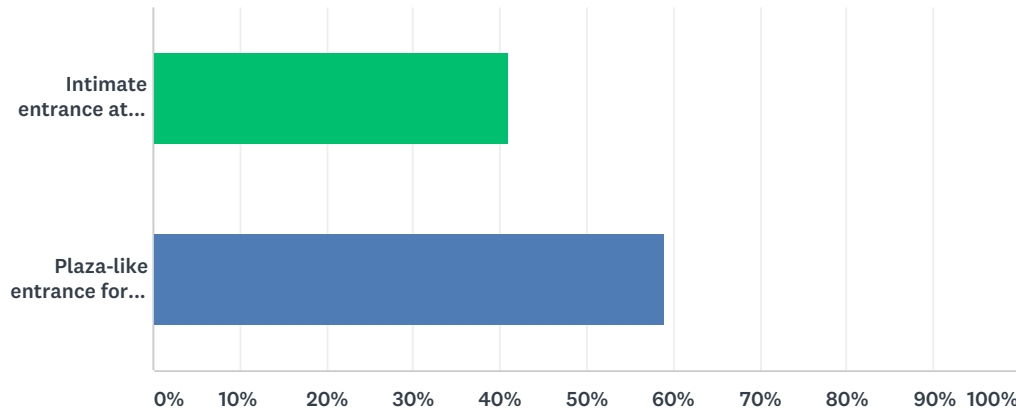

## Q7 Which sloped hill condition do you prefer the most?

Answered: 22 Skipped: 11

ANSWER CHOICES	RESPONSES	
Sloped planting area with seasonal interest	50.00%	11
Sloped lawn for picnics and lounging	50.00%	11
<b>TOTAL</b>		<b>22</b>

## Q8 Which intersection entrance do you prefer the most?

Answered: 22 Skipped: 11

ANSWER CHOICES	RESPONSES	
Intimate entrance at intersection	40.91%	9
Plaza-like entrance for gathering at intersection	59.09%	13
TOTAL		22