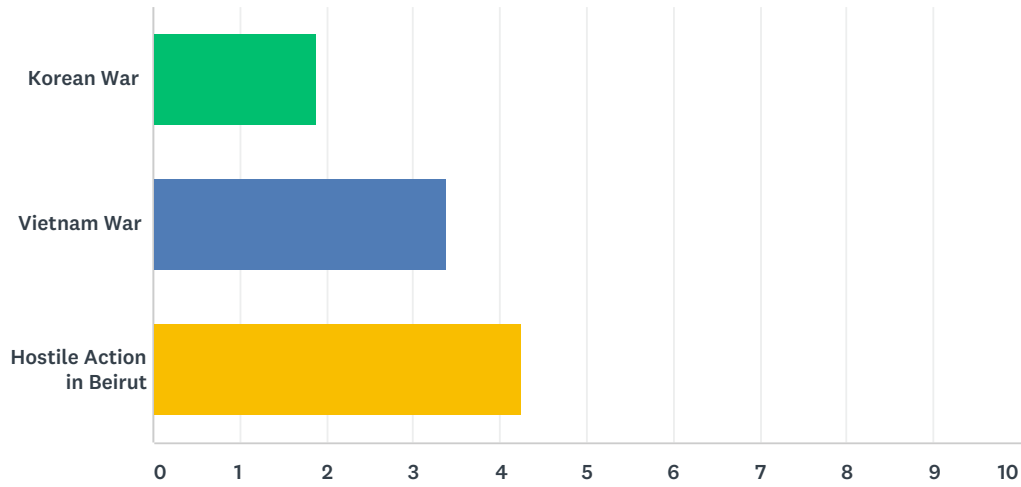

# Q1 What monument layout do you prefer the most?

Answered: 32 Skipped: 1

ANSWER CHOICES	RESPONSES	
Monuments placed along a central promenade	46.88%	15
Monuments placed within secluded viewing areas	53.13%	17
TOTAL		32

Q2 Where would you place the three monuments? (choose the letter that corresponds with your preferred location for each monument)

Answered: 24 Skipped: 9

	A	B	C	D	E	F	TOTAL	WEIGHTED AVERAGE
Korean War	37.50% 9	45.83% 11	8.33% 2	8.33% 2	0.00% 0	0.00% 0	24	1.88
Vietnam War	0.00% 0	25.00% 6	29.17% 7	33.33% 8	8.33% 2	4.17% 1	24	3.38
Hostile Action in Beirut	8.33% 2	4.17% 1	20.83% 5	20.83% 5	12.50% 3	33.33% 8	24	4.25