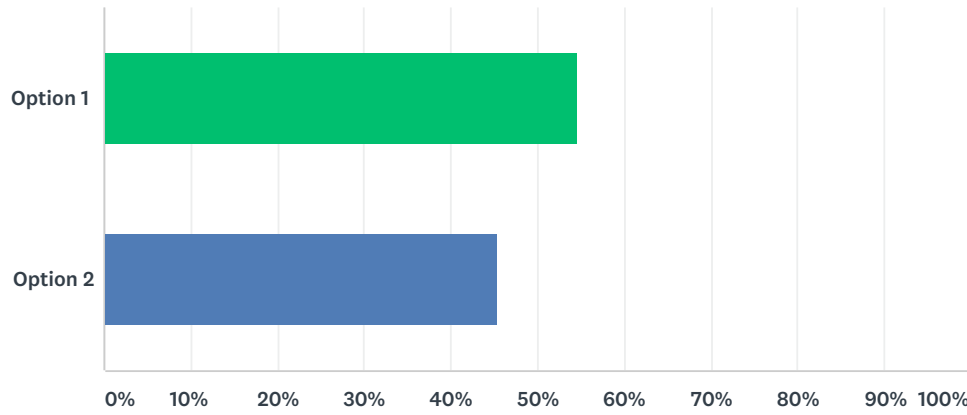

## Q7 Which sloped hill condition do you prefer the most?

Answered: 22 Skipped: 11

ANSWER CHOICES	RESPONSES	
Sloped planting area with seasonal interest	50.00%	11
Sloped lawn for picnics and lounging	50.00%	11
<b>TOTAL</b>		<b>22</b>

## Q8 Which intersection entrance do you prefer the most?

Answered: 22 Skipped: 11

ANSWER CHOICES	RESPONSES	
Intimate entrance at intersection	40.91%	9
Plaza-like entrance for gathering at intersection	59.09%	13
TOTAL		22

### Q9 Overall, which plan do you prefer the most?

Answered: 22 Skipped: 11

ANSWER CHOICES	RESPONSES	
Option 1	54.55%	12
Option 2	45.45%	10
TOTAL		22

Q10 Please provide your email if you would like to stay informed in this process.