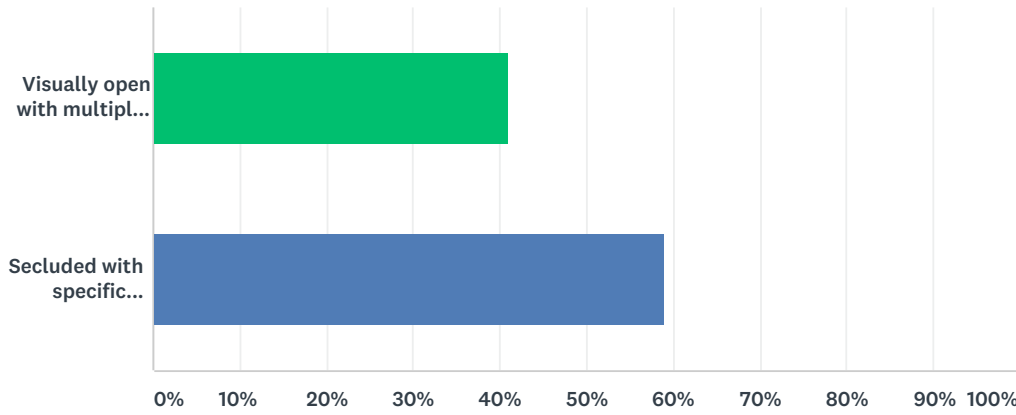

## Q4 Which promenade do you prefer the most?

Answered: 22 Skipped: 11

ANSWER CHOICES	RESPONSES	
Wide promenade with formal row of trees and space for flexible use	50.00%	11
More intimate with framed views to lawn	50.00%	11
<b>TOTAL</b>		<b>22</b>

## Q5 Which lawn space do you prefer the most?

Answered: 22 Skipped: 11

ANSWER CHOICES	RESPONSES	
Visually open with multiple entrance points	40.91%	9
Secluded with specific entrance points	59.09%	13
TOTAL		22