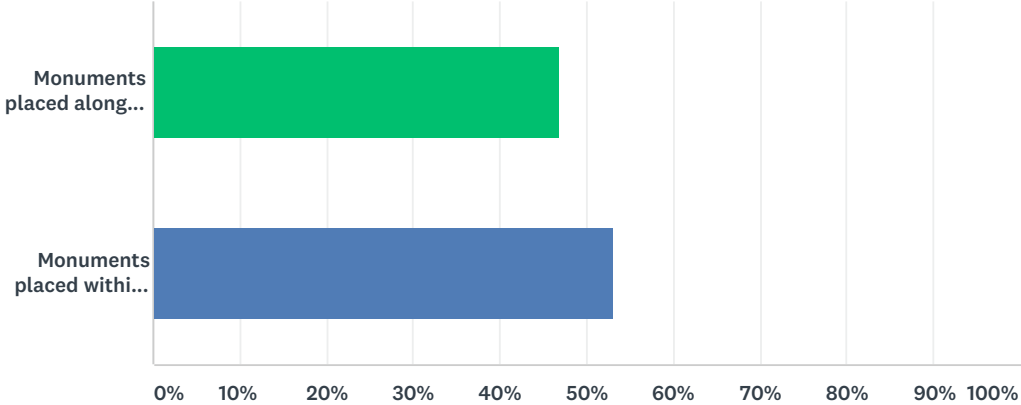

# Q1 What monument layout do you prefer the most?

Answered: 32 Skipped: 1

ANSWER CHOICES	RESPONSES	
Monuments placed along a central promenade	46.88%	15
Monuments placed within secluded viewing areas	53.13%	17
TOTAL		32

Q2 Where would you place the three monuments? (choose the letter that corresponds with your preferred location for each monument)

Answered: 24 Skipped: 9

	A	B	C	D	E	F	TOTAL	WEIGHTED AVERAGE
Korean War	37.50% 9	45.83% 11	8.33% 2	8.33% 2	0.00% 0	0.00% 0	24	1.88
Vietnam War	0.00% 0	25.00% 6	29.17% 7	33.33% 8	8.33% 2	4.17% 1	24	3.38
Hostile Action in Beirut	8.33% 2	4.17% 1	20.83% 5	20.83% 5	12.50% 3	33.33% 8	24	4.25