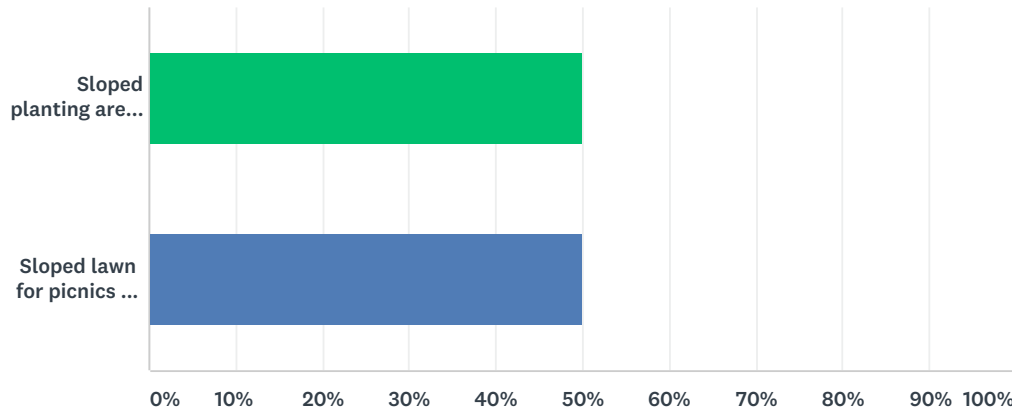

## Q5 Which lawn space do you prefer the most?

Answered: 22 Skipped: 11

ANSWER CHOICES	RESPONSES	
Visually open with multiple entrance points	40.91%	9
Secluded with specific entrance points	59.09%	13
TOTAL		22

## Q6 Which path experience do you prefer the most?

Answered: 22 Skipped: 11

ANSWER CHOICES	RESPONSES	
Direct path lined with handrails and ornamental trees	54.55%	12
Meandering path with ornamental trees and planting	45.45%	10
TOTAL		22

## Q7 Which sloped hill condition do you prefer the most?

Answered: 22 Skipped: 11

ANSWER CHOICES	RESPONSES	
Sloped planting area with seasonal interest	50.00%	11
Sloped lawn for picnics and lounging	50.00%	11
<b>TOTAL</b>		<b>22</b>

## Q8 Which intersection entrance do you prefer the most?

Answered: 22 Skipped: 11

ANSWER CHOICES	RESPONSES	
Intimate entrance at intersection	40.91%	9
Plaza-like entrance for gathering at intersection	59.09%	13
TOTAL		22