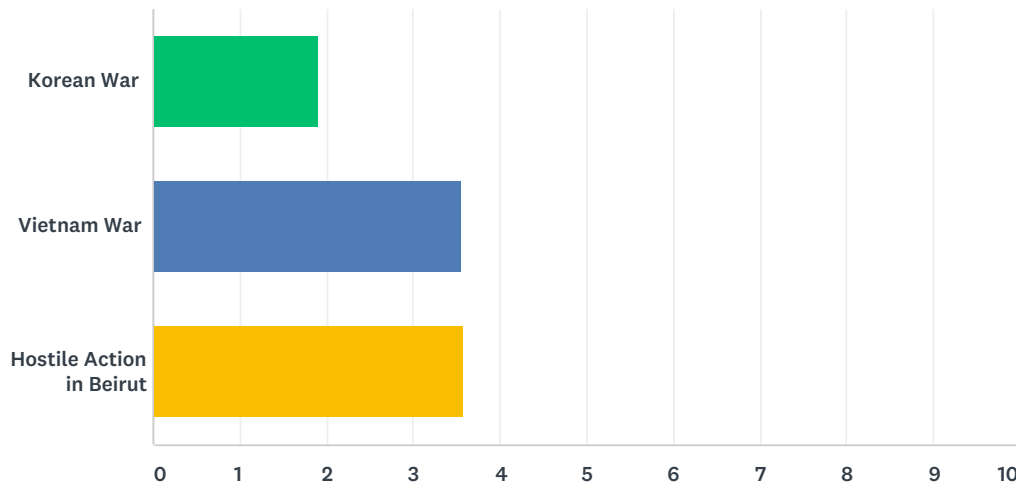

# Q1 What monument layout do you prefer the most?

Answered: 32 Skipped: 1

ANSWER CHOICES	RESPONSES	
Monuments placed along a central promenade	46.88%	15
Monuments placed within secluded viewing areas	53.13%	17
TOTAL		32

Q2 Where would you place the three monuments? (choose the letter that corresponds with your preferred location for each monument)

Answered: 24 Skipped: 9

	A	B	C	D	E	F	TOTAL	WEIGHTED AVERAGE
Korean War	37.50% 9	45.83% 11	8.33% 2	8.33% 2	0.00% 0	0.00% 0	24	1.88
Vietnam War	0.00% 0	25.00% 6	29.17% 7	33.33% 8	8.33% 2	4.17% 1	24	3.38
Hostile Action in Beirut	8.33% 2	4.17% 1	20.83% 5	20.83% 5	12.50% 3	33.33% 8	24	4.25

### Q3 Where would you place the three monuments? (choose the letter that corresponds with your preferred location for each monument)

Answered: 21 Skipped: 12

	A	B	C	D	E	F	TOTAL	WEIGHTED AVERAGE
Korean War	66.67% 14	4.76% 1	4.76% 1	19.05% 4	4.76% 1	0.00% 0	21	1.90
Vietnam War	10.00% 2	30.00% 6	5.00% 1	10.00% 2	40.00% 8	5.00% 1	20	3.55
Hostile Action in Beirut	9.52% 2	4.76% 1	57.14% 12	0.00% 0	4.76% 1	23.81% 5	21	3.57