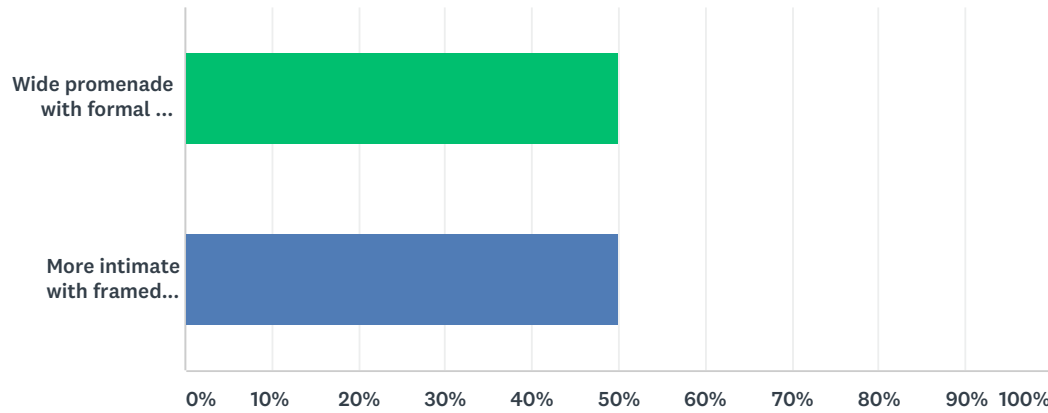

### Q3 Where would you place the three monuments? (choose the letter that corresponds with your preferred location for each monument)

Answered: 21 Skipped: 12

	A	B	C	D	E	F	TOTAL	WEIGHTED AVERAGE
Korean War	66.67% 14	4.76% 1	4.76% 1	19.05% 4	4.76% 1	0.00% 0	21	1.90
Vietnam War	10.00% 2	30.00% 6	5.00% 1	10.00% 2	40.00% 8	5.00% 1	20	3.55
Hostile Action in Beirut	9.52% 2	4.76% 1	57.14% 12	0.00% 0	4.76% 1	23.81% 5	21	3.57

## Q4 Which promenade do you prefer the most?

Answered: 22 Skipped: 11

ANSWER CHOICES	RESPONSES	
Wide promenade with formal row of trees and space for flexible use	50.00%	11
More intimate with framed views to lawn	50.00%	11
<b>TOTAL</b>		<b>22</b>

## Q5 Which lawn space do you prefer the most?

Answered: 22 Skipped: 11

ANSWER CHOICES	RESPONSES	
Visually open with multiple entrance points	40.91%	9
Secluded with specific entrance points	59.09%	13
TOTAL		22