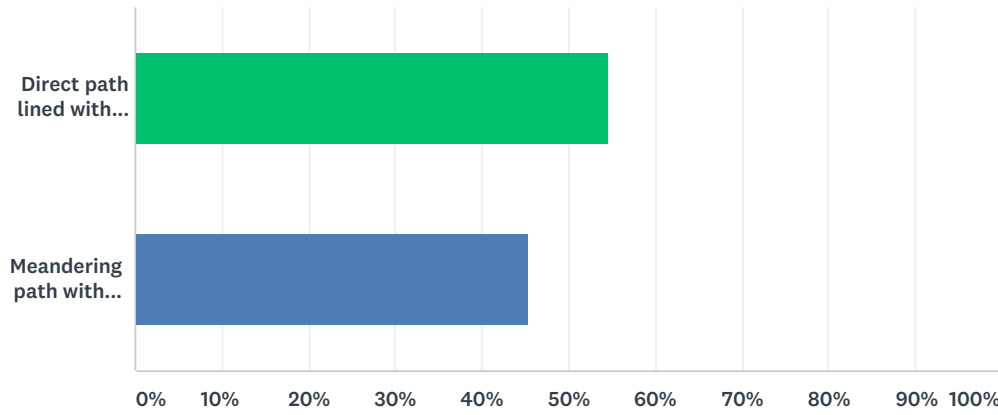

## Q4 Which promenade do you prefer the most?

Answered: 22 Skipped: 11

ANSWER CHOICES	RESPONSES	
Wide promenade with formal row of trees and space for flexible use	50.00%	11
More intimate with framed views to lawn	50.00%	11
<b>TOTAL</b>		<b>22</b>

## Q5 Which lawn space do you prefer the most?

Answered: 22 Skipped: 11

ANSWER CHOICES	RESPONSES	
Visually open with multiple entrance points	40.91%	9
Secluded with specific entrance points	59.09%	13
TOTAL		22

## Q6 Which path experience do you prefer the most?

Answered: 22 Skipped: 11

ANSWER CHOICES	RESPONSES	
Direct path lined with handrails and ornamental trees	54.55%	12
Meandering path with ornamental trees and planting	45.45%	10
TOTAL		22