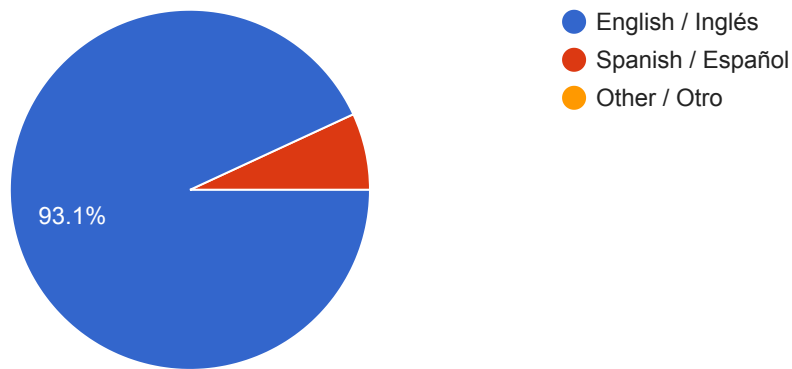

Language spoken at home / Idioma hablado en casa:

29 responses

Proposed Multi Use Field Improvements /Mejoras propuestas para el campo de usos múltiples

Proposed Playground Layout /Diseño propuesta para el área de juegos

Do you have any comments or concerns about the proposed layout of the playground renovation? / ¿Tienes algún comentario o preocupaciones sobre el diseño propuesto para la renovación del área de juegos?

17 responses