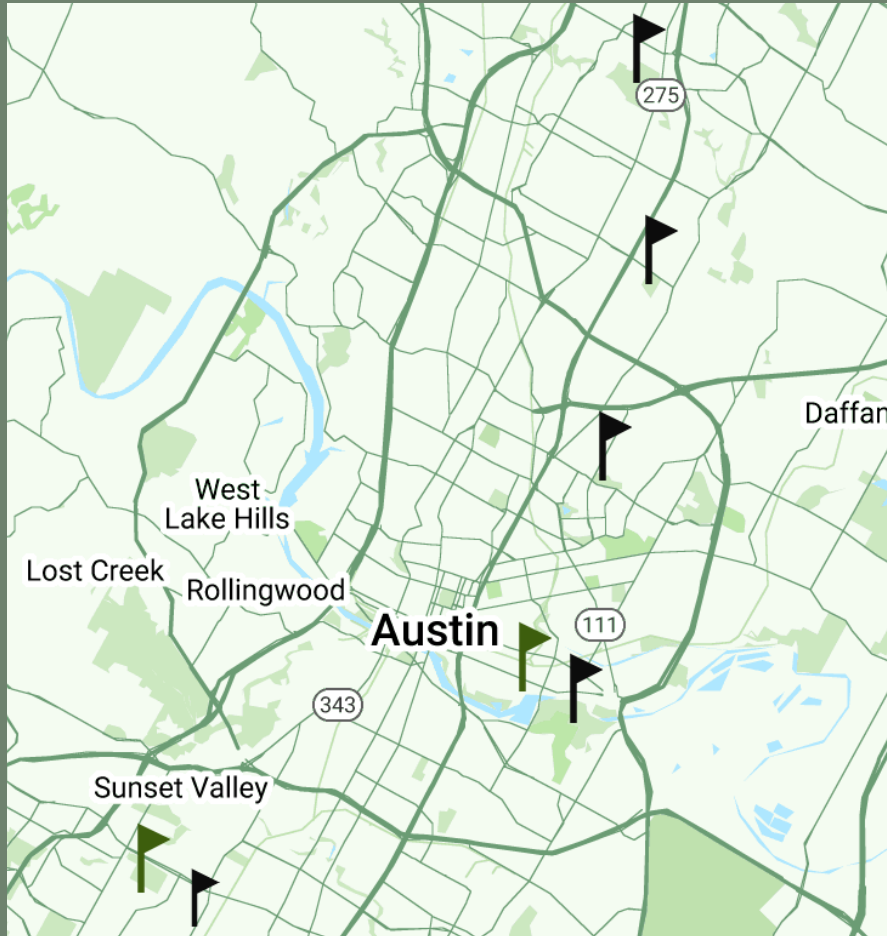

Austin Nature & Science Center

Neighborhood Park Schedule

Mornings: 10:00 AM-12:00 PM

Monday: Roy G Guerrero Colorado River Metropolitan Park

Tuesday: Walnut Creek Metropolitan Park

Wednesday: Gustavo "Gus" Garcia Neighborhood Park

Thursday: Garrison Park

Friday: Bartholomew Park

Afternoons: 1:00 PM-3:00 PM

Monday: Longview Neighborhood Park

Thursdays: Metz Neighborhood Park

Programming will be free. For registration information visit: austintexas.gov/ansc