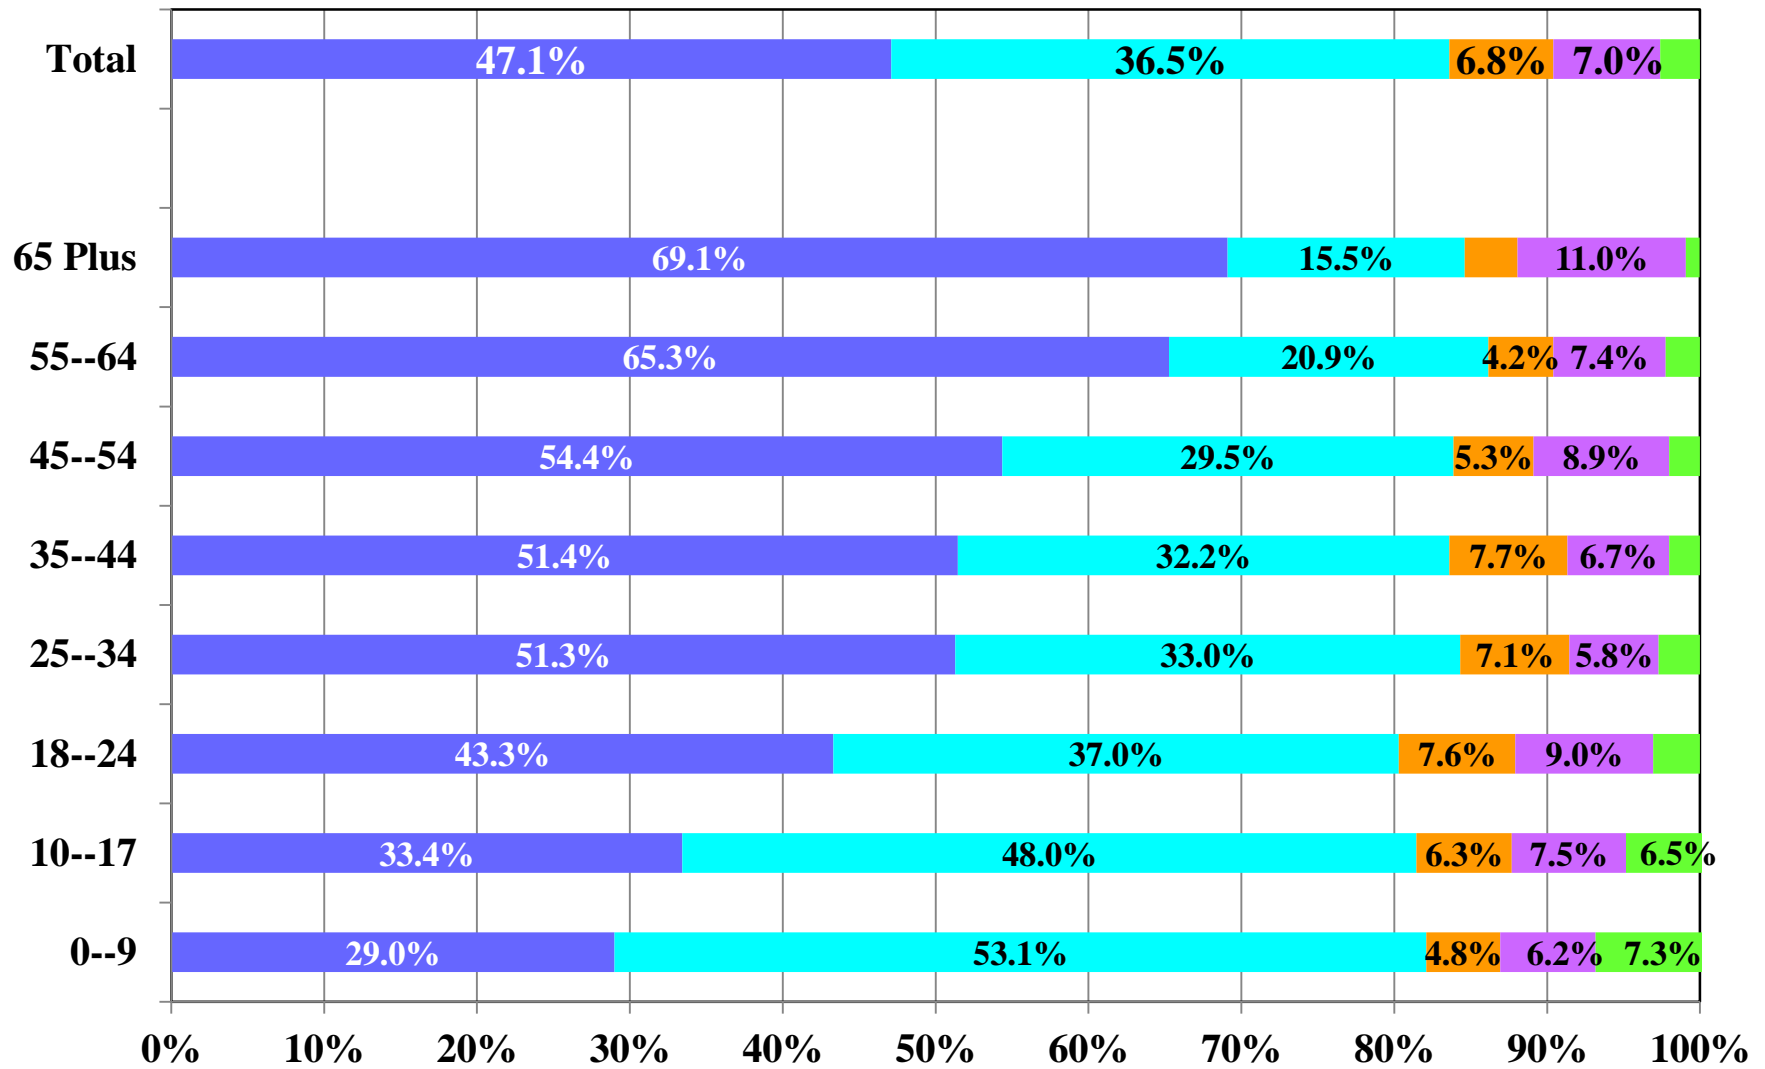

## Age Structure by Race and Ethnicity, City of Austin, 2014 Estimates

Source: American Community Survey, 2013 1-year datasets, Table B01001, updated with estimates from the City Demographer.

■ White   
 ■ Hispanic   
 ■ Asian   
 ■ African American   
 ■ Multi/Other