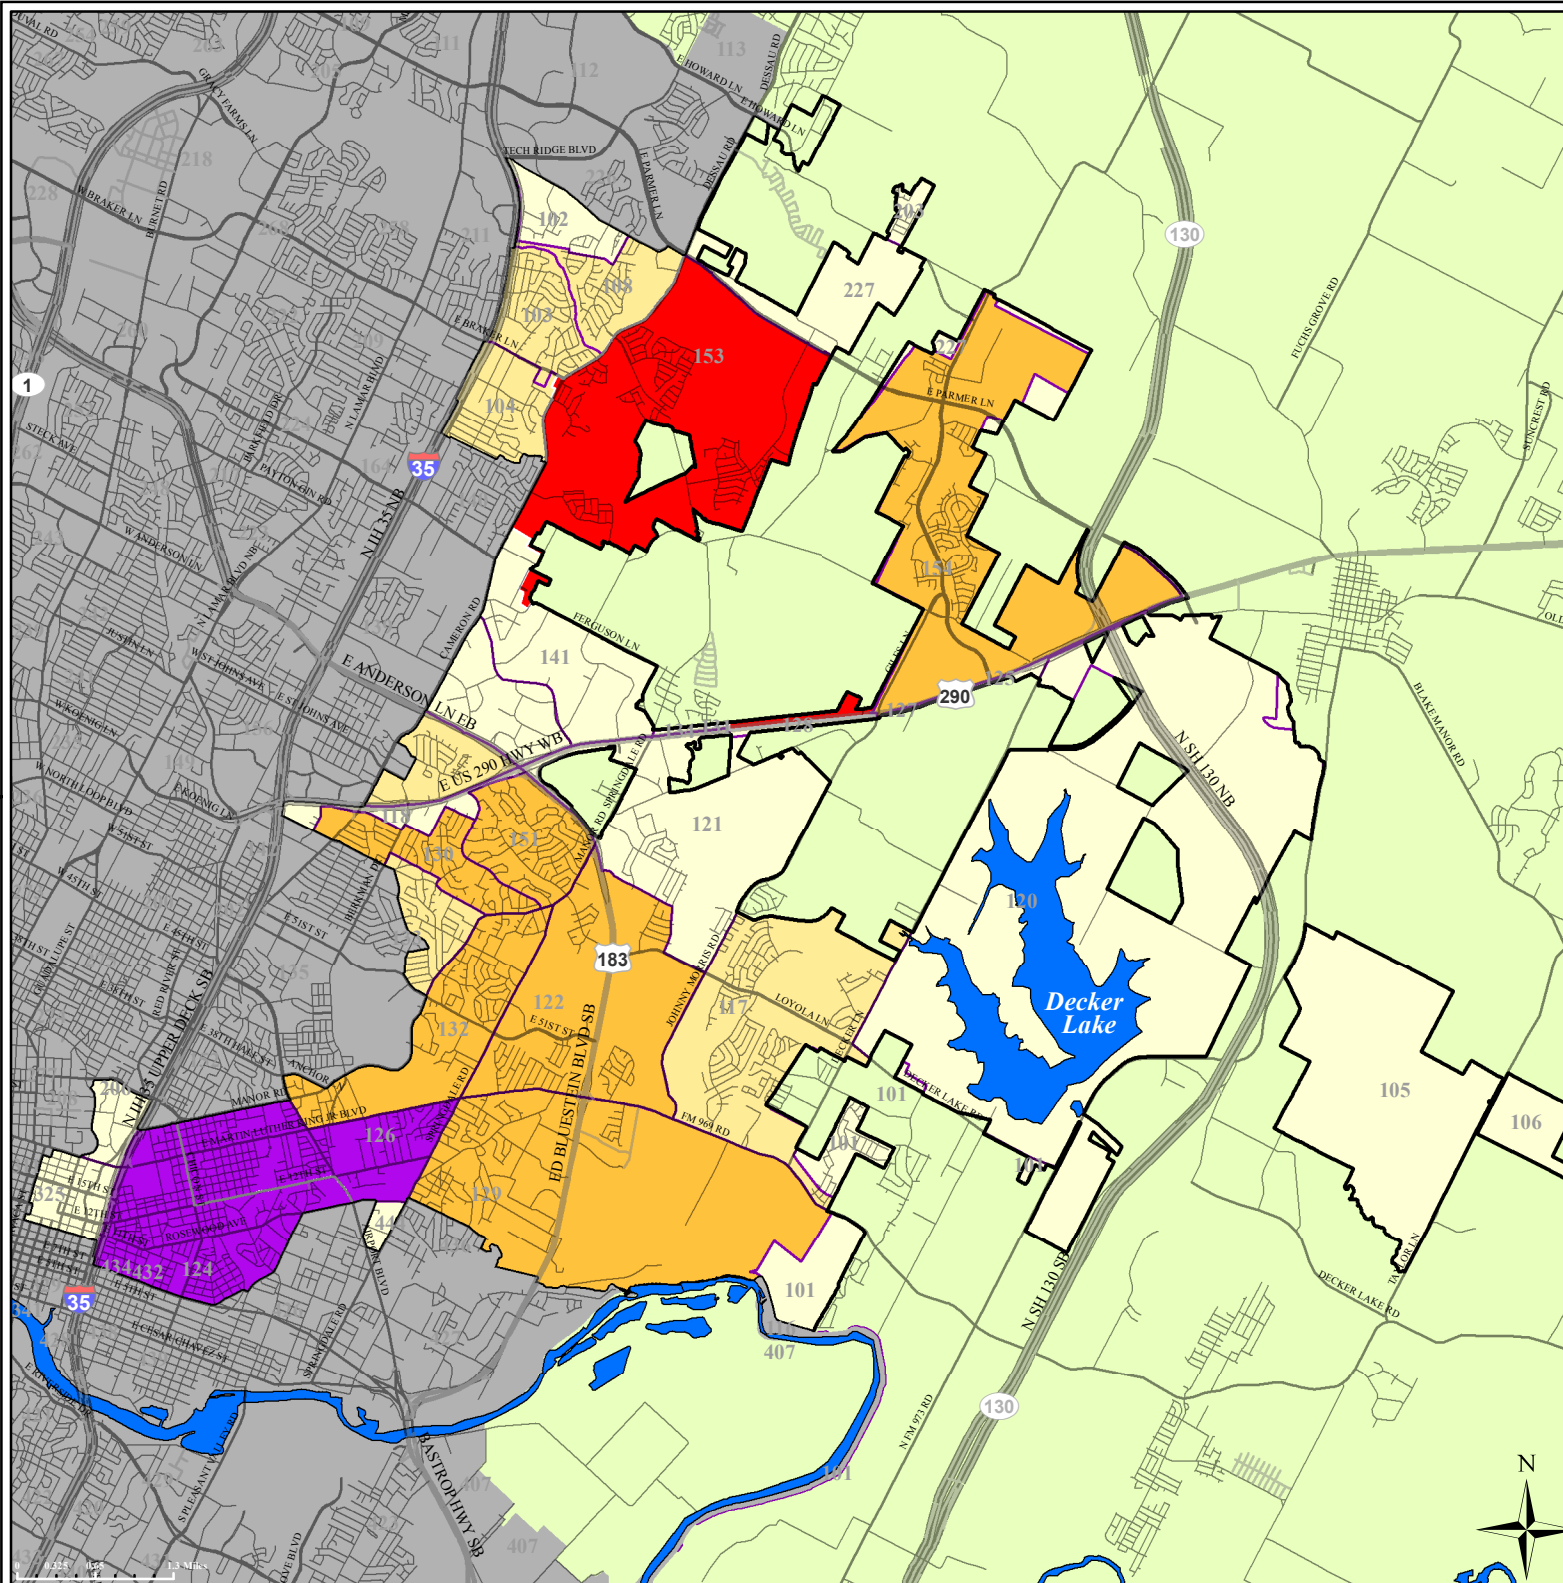

District 1 Vote Distribution

Where did the Votes
Come From?

City Council
November 4, 2014
Austin, Texas

Total Votes = 13,073

Percent of Race's Total
Vote by Precinct

-  Less than 2.5%
-  2.5% to 5.0%
-  5.0% to 7.5%
-  7.5% to 10%
-  10% Plus