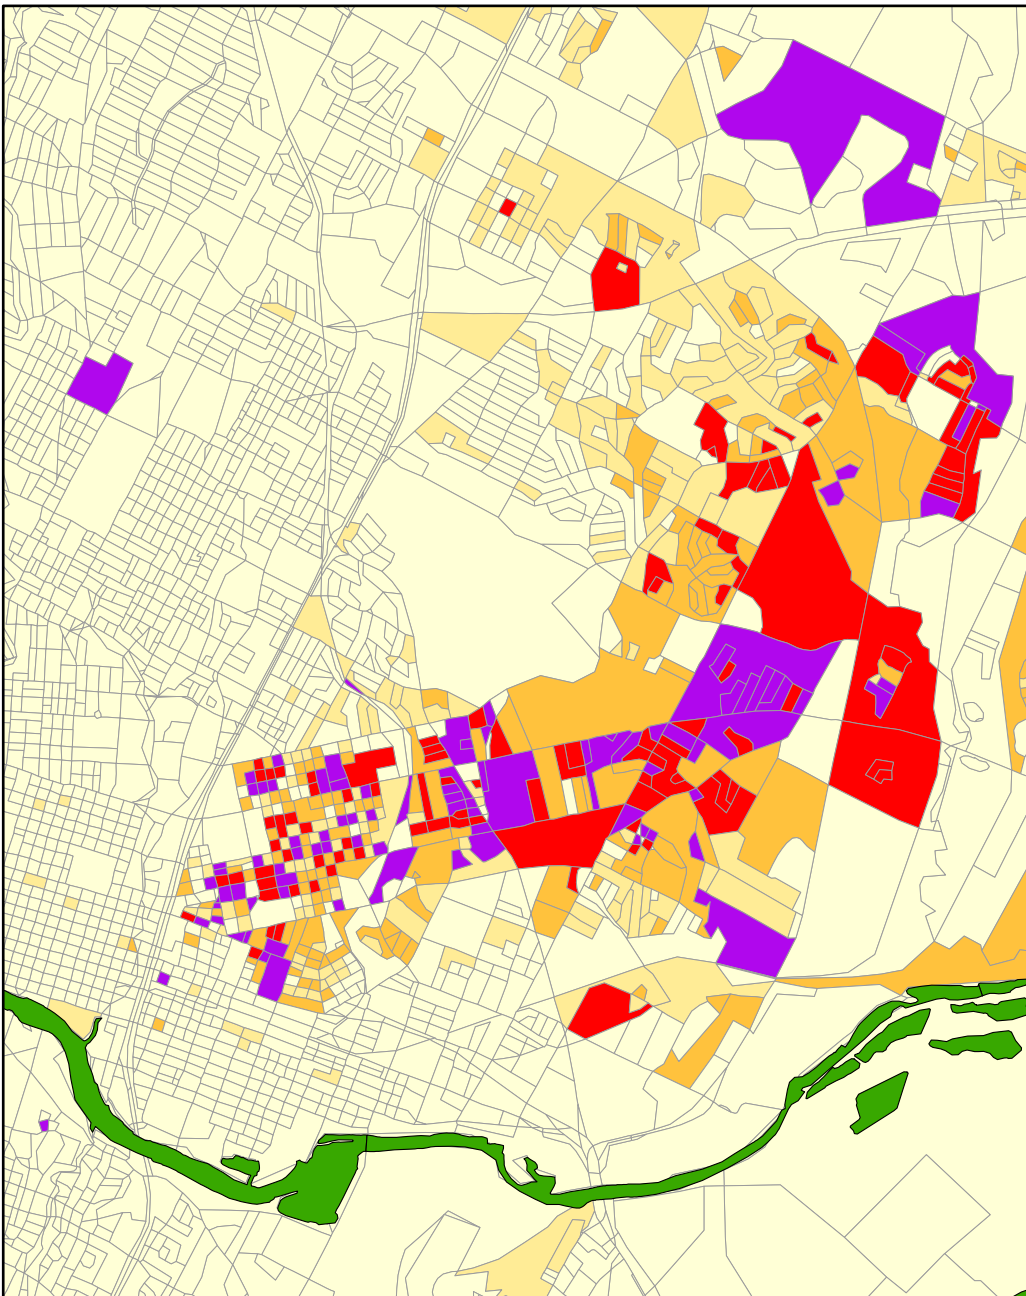

Changing African American Landscape--Eastern Core

African American Population Concentrations, 2000 and 2010

Census 2000 Data
Census Blocks

Percentage of the
Total Population
that is
African American

Less than 20%
20% to 40%
40% to 60%
60% to 80%
80% Plus