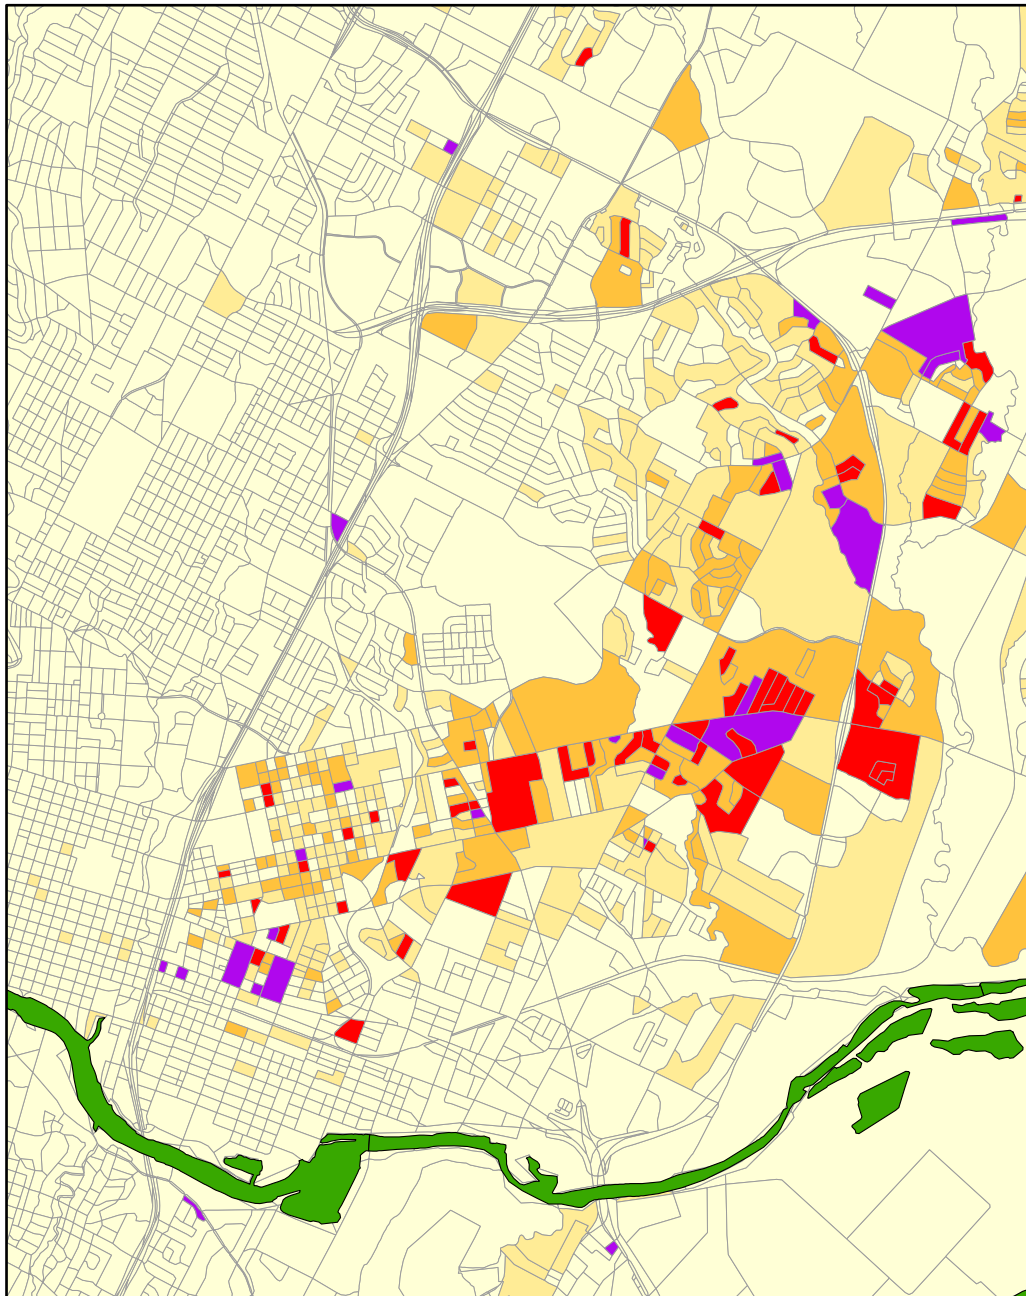

Census 2010 Data
Census Blocks

Percentage of the
Total Population
that is
African American

Less than 20%
20% to 40%
40% to 60%
60% to 80%
80% Plus