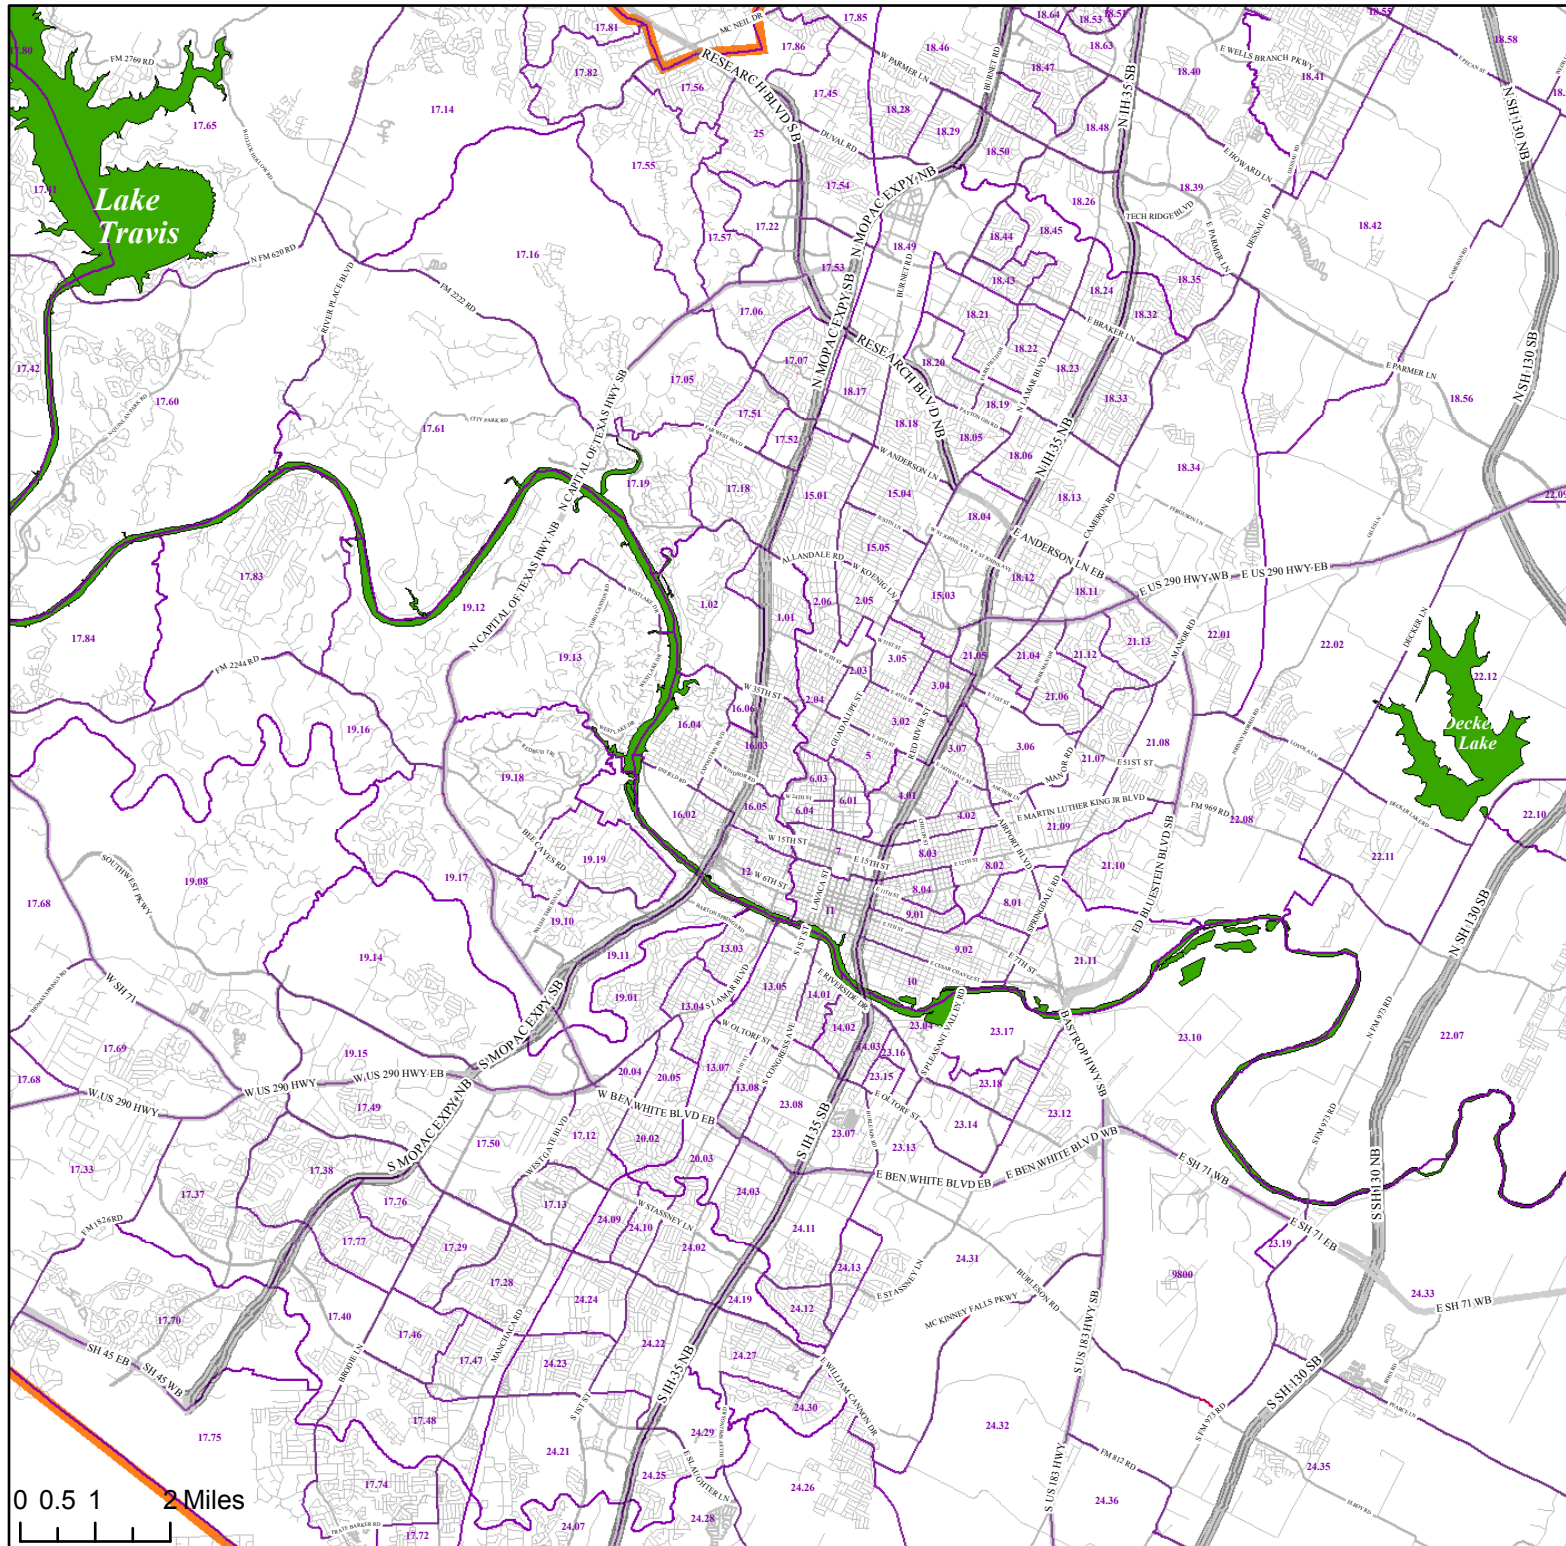

Census 2010 Census Tracts

Central Travis County

Map produced by Ryan Robinson, City Demographer, Department of Planning, City of Austin, February 2011.