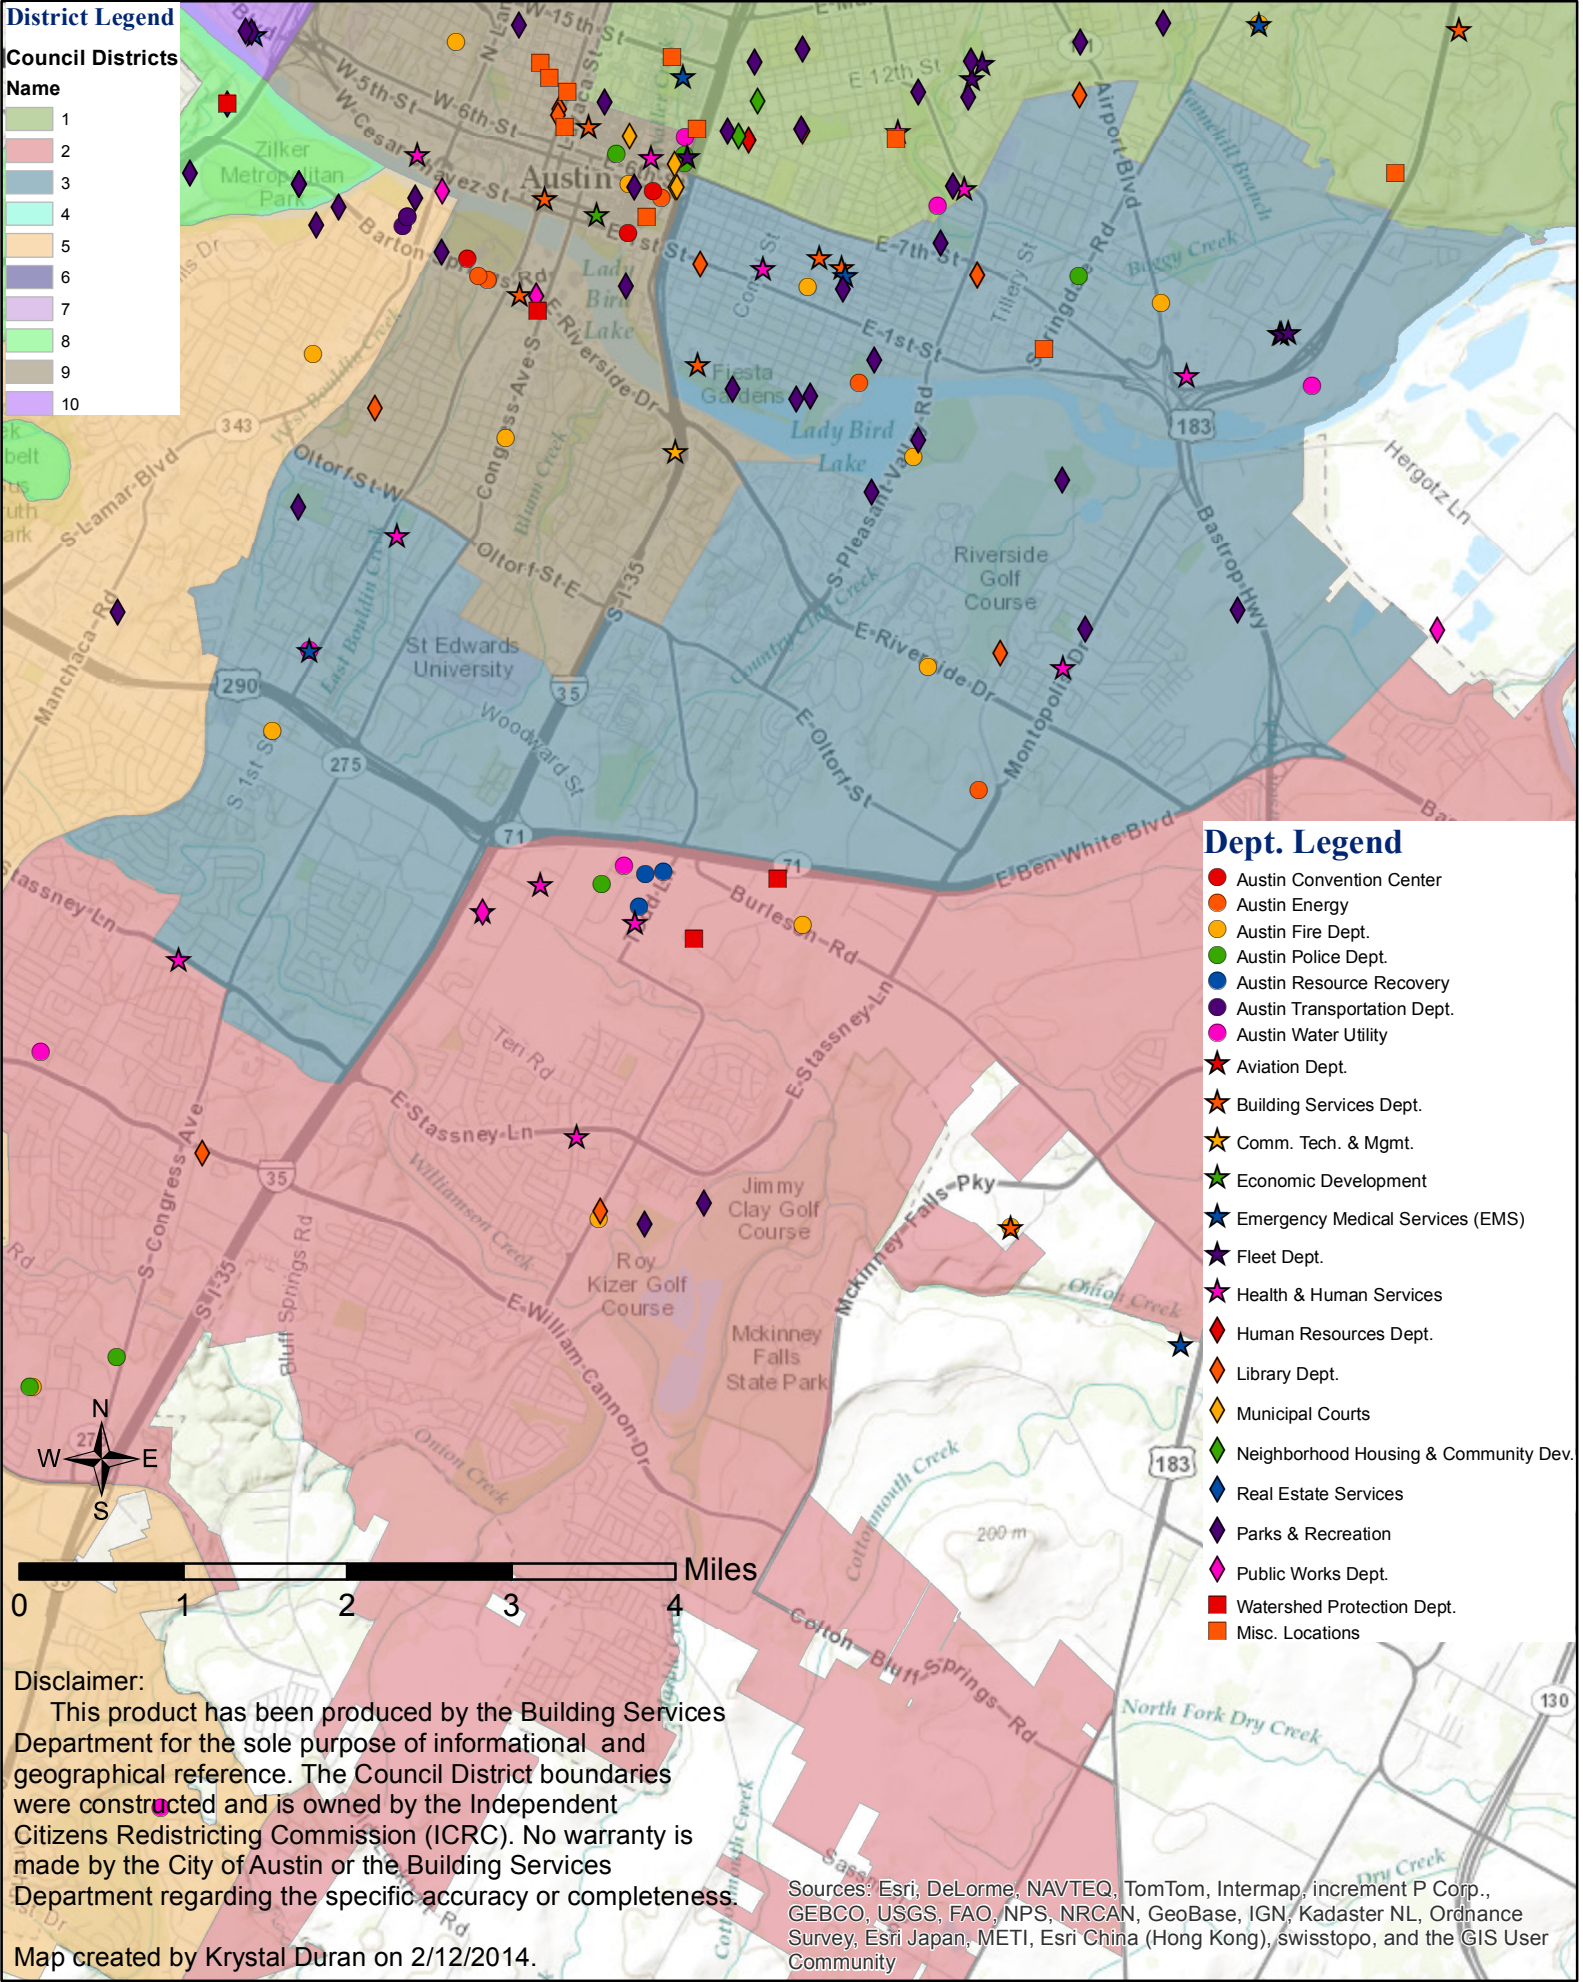

Council District 3 Facility Map

District Legend

Council Districts

Name

- 1
- 2
- 3
- 4
- 5
- 6
- 7
- 8
- 9
- 10

Dept. Legend

- Austin Convention Center
- Austin Energy
- Austin Fire Dept.
- Austin Police Dept.
- Austin Resource Recovery
- Austin Transportation Dept.
- Austin Water Utility
- ★ Aviation Dept.
- ★ Building Services Dept.
- ★ Comm. Tech. & Mgmt.
- ★ Economic Development
- ★ Emergency Medical Services (EMS)
- ★ Fleet Dept.
- ★ Health & Human Services
- ◆ Human Resources Dept.
- ◆ Library Dept.
- ◆ Municipal Courts
- ◆ Neighborhood Housing & Community Dev.
- ◆ Real Estate Services
- ◆ Parks & Recreation
- ◆ Public Works Dept.
- Watershed Protection Dept.
- Misc. Locations

Disclaimer:
 This product has been produced by the Building Services Department for the sole purpose of informational and geographical reference. The Council District boundaries were constructed and is owned by the Independent Citizens Redistricting Commission (ICRC). No warranty is made by the City of Austin or the Building Services Department regarding the specific accuracy or completeness.

Sources: Esri, DeLorme, NAVTEQ, TomTom, Intermap, increment P Corp., GEBCO, USGS, FAO, NPS, NRCAN, GeoBase, IGN, Kadaster NL, Ordnance Survey, Esri Japan, METI, Esri China (Hong Kong), swisstopo, and the GIS User Community