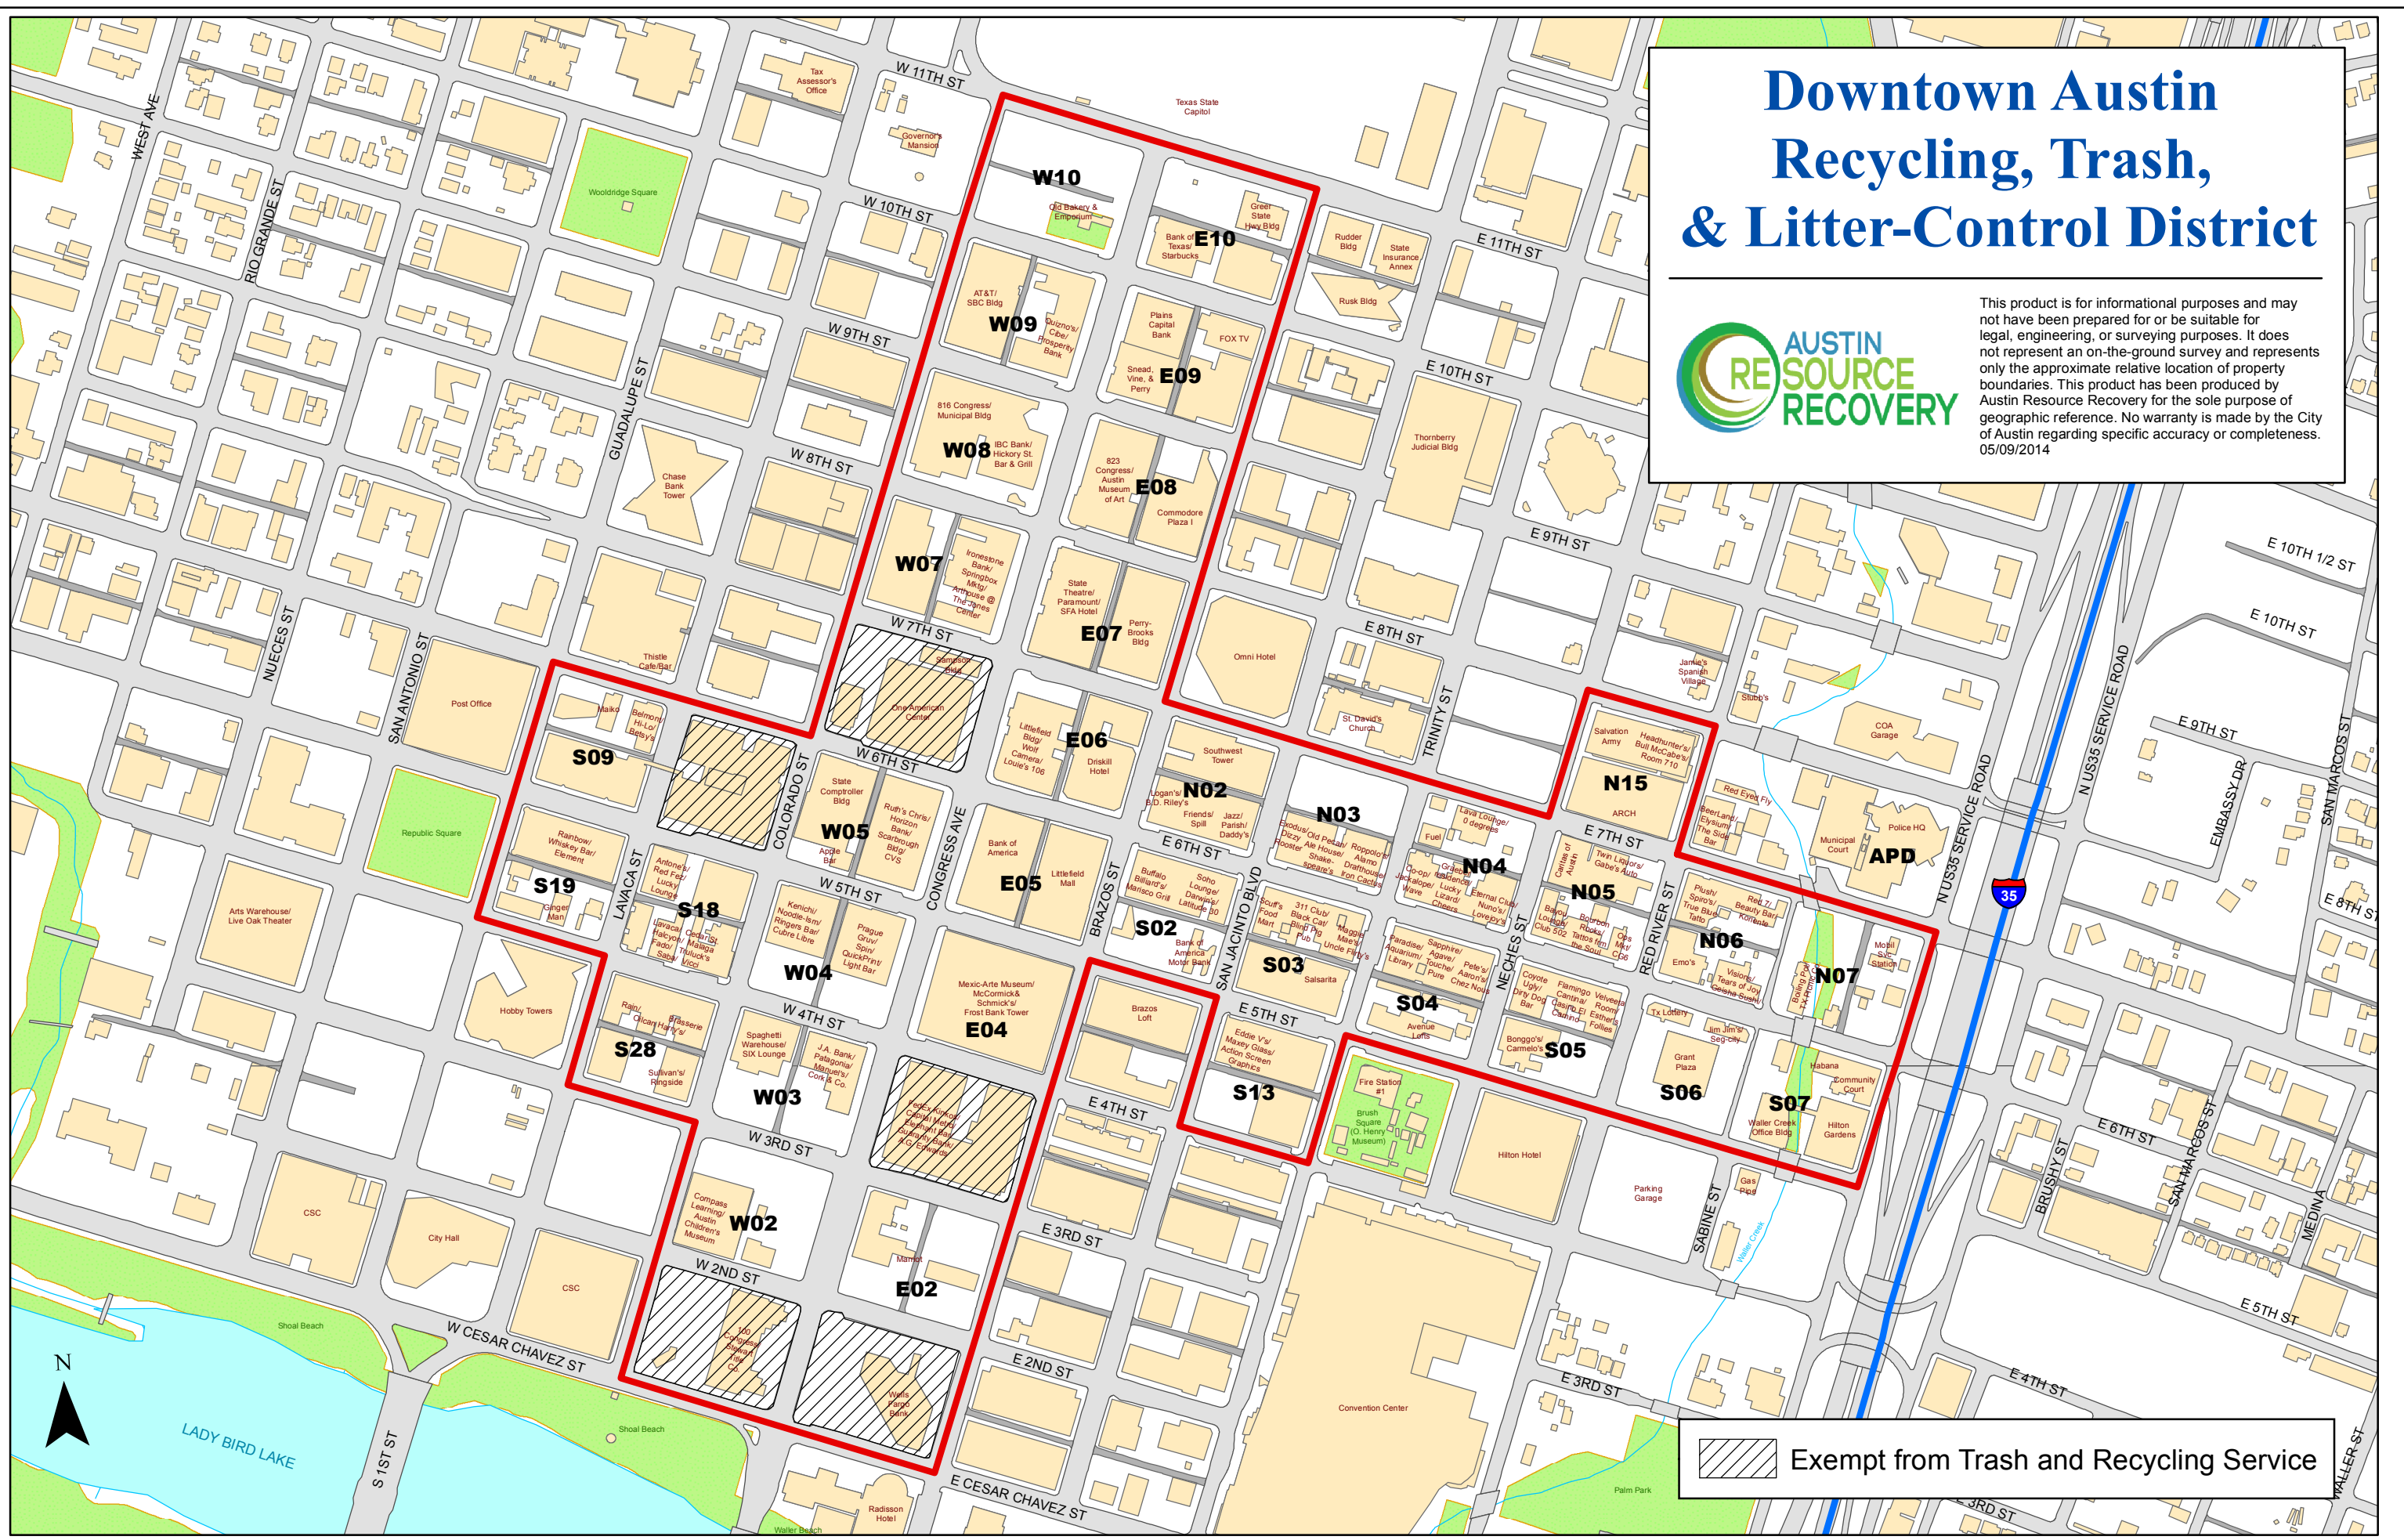

Downtown Austin Recycling, Trash, & Litter-Control District

This product is for informational purposes and may not have been prepared for or be suitable for legal, engineering, or surveying purposes. It does not represent an on-the-ground survey and represents only the approximate relative location of property boundaries. This product has been produced by Austin Resource Recovery for the sole purpose of geographic reference. No warranty is made by the City of Austin regarding specific accuracy or completeness. 05/09/2014