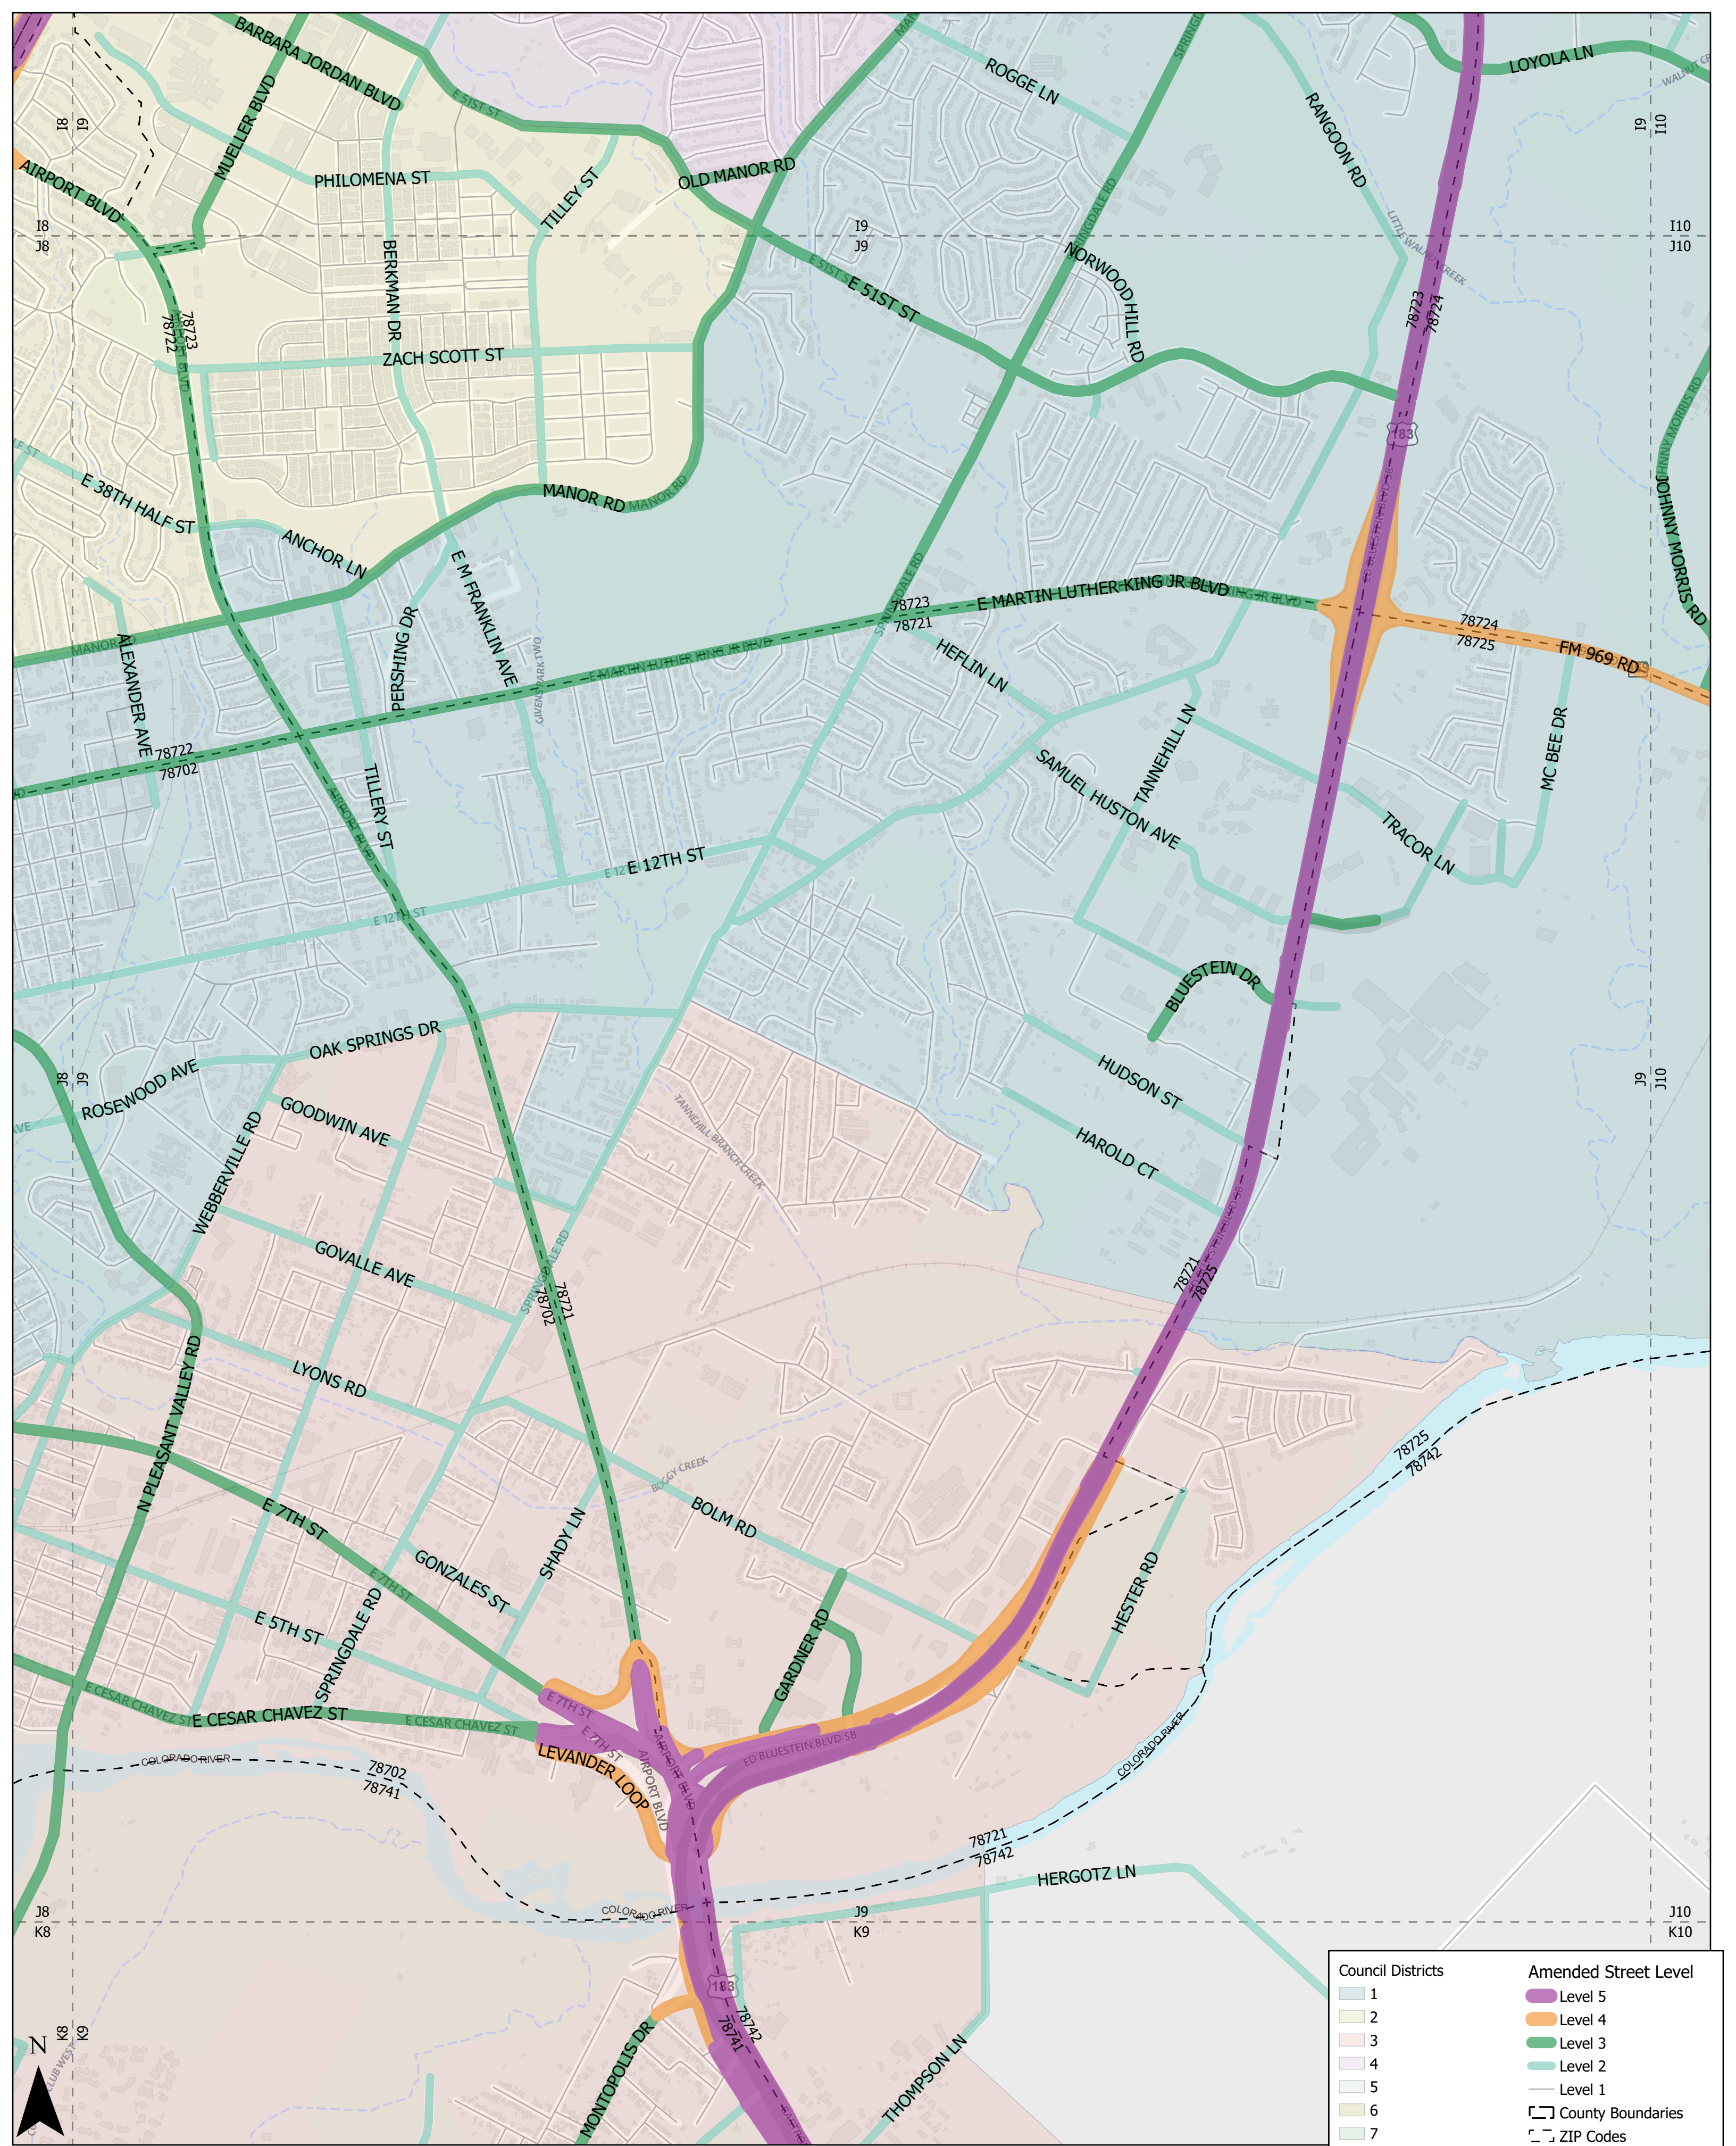

ASMP Amendments - Street Network Final Draft

ZIP Codes: 78702, 78721, 78741, 78742, 78722, 78723, 78751, 78724, 78725

Districts: 4, 1, 3, 9

Council Districts	Amended Street Level
1	Level 5
2	Level 4
3	Level 3
4	Level 2
5	Level 1
6	Level 1
7	Level 1
8	Level 1
9	Level 1
10	Level 1
	County Boundaries
	ZIP Codes