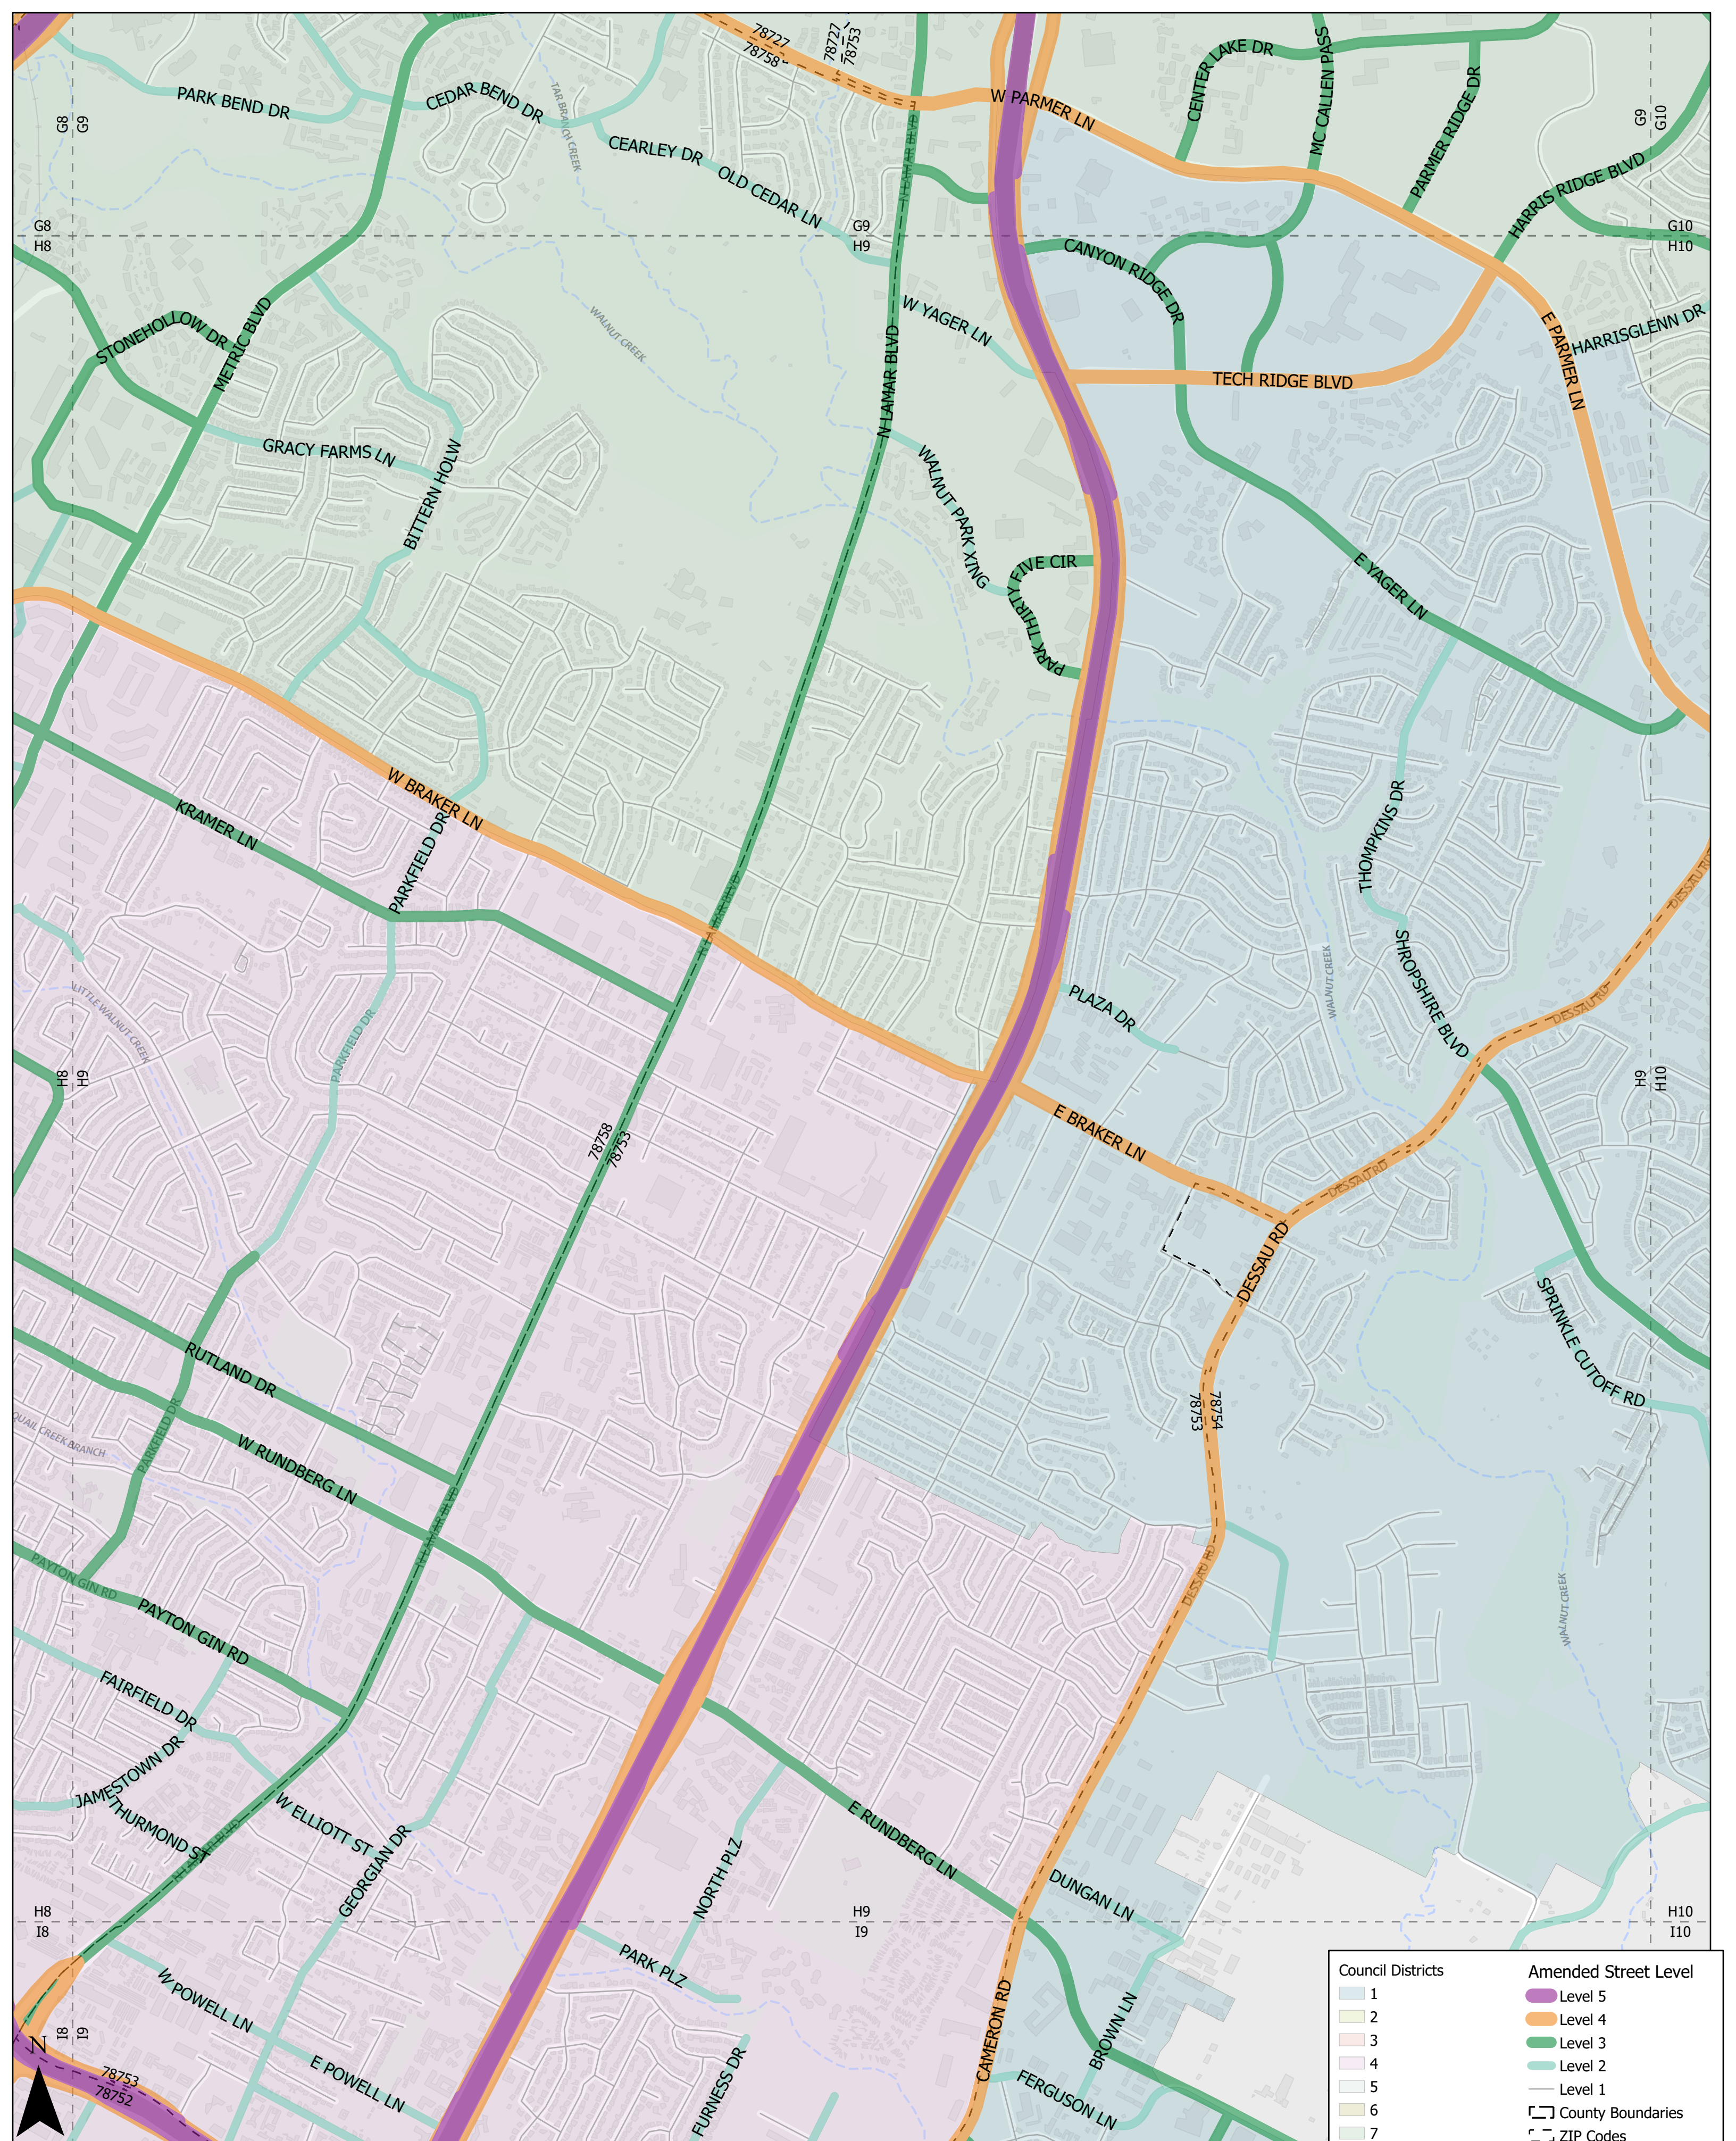

ASMP Amendments - Street Network Final Draft

ZIP Codes: 78752, 78753, 78754, 78727, 78758, 78759

Districts: 4, 7, 1

Council Districts	Amended Street Level
1	Level 5
2	Level 4
3	Level 3
4	Level 2
5	Level 1
6	County Boundaries
7	ZIP Codes
8	
9	
10